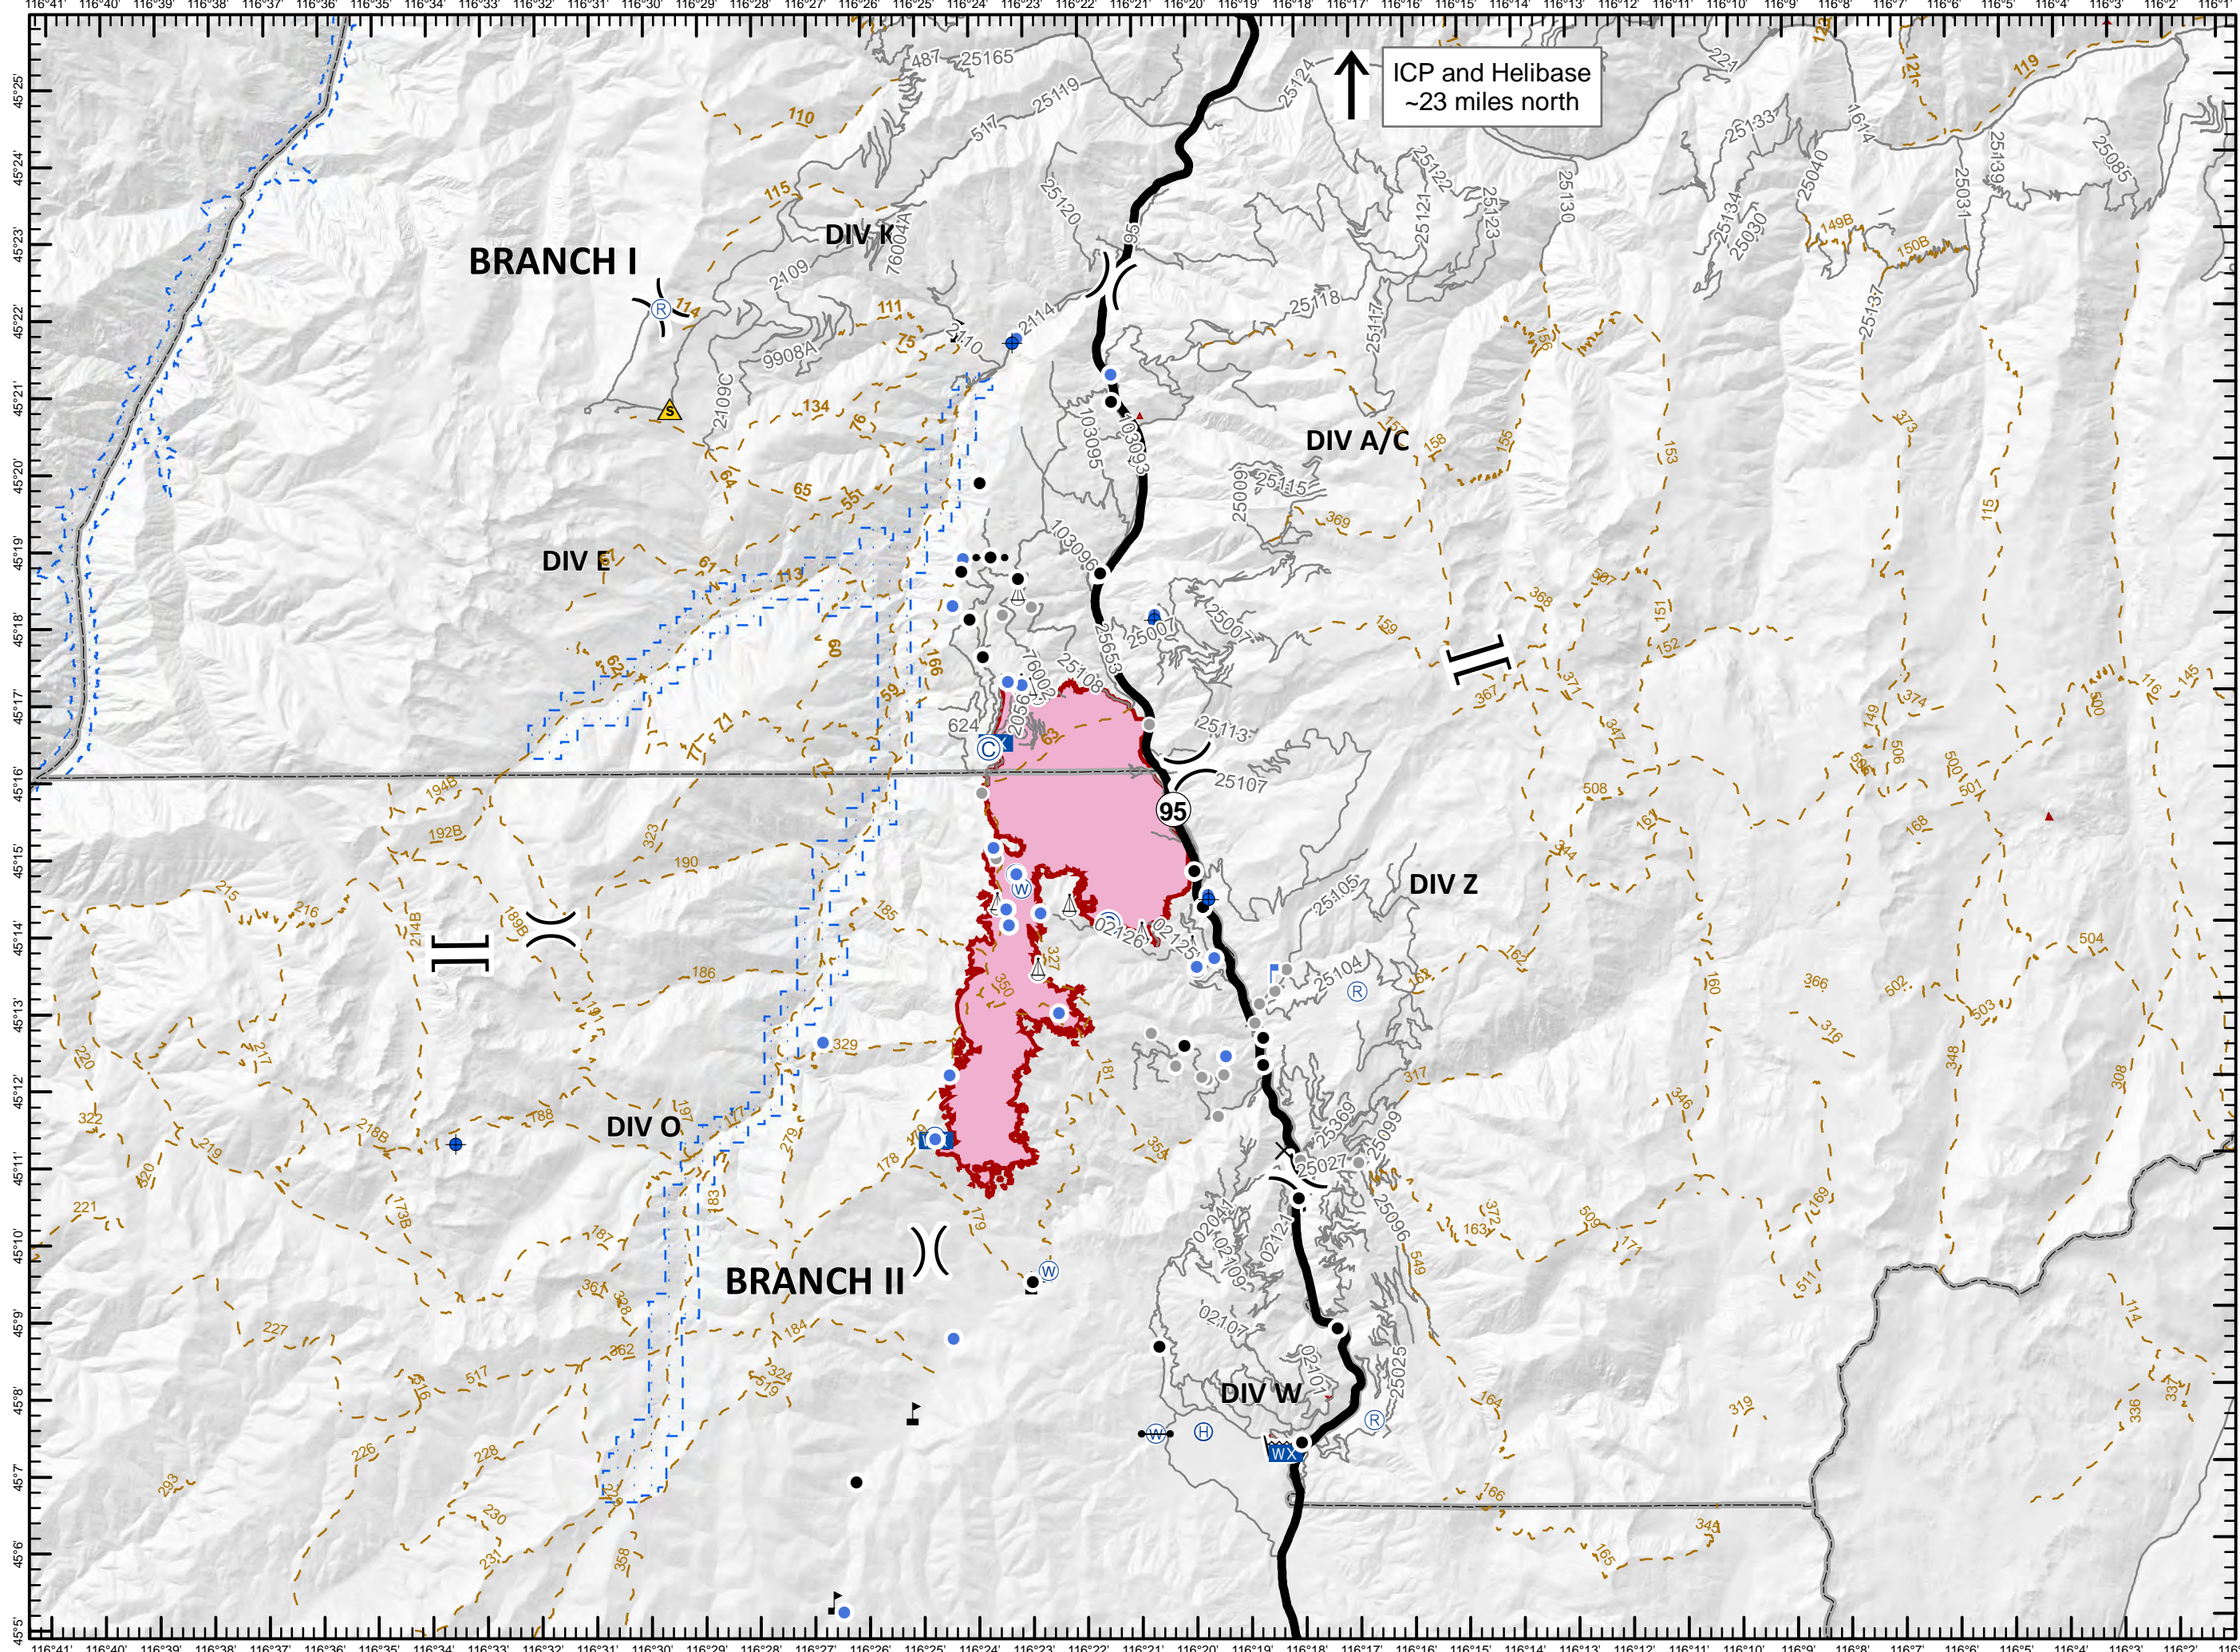

- Division Break
- Camp
- Closure
- Dip Site
- Drop Point
- Gate
- Helibase
- Helispot
- Internet Access
- Lookout
- Mobile Weather Unit
- Repeater
- Retardant/Mud Pit
- Safety Zone
- Sling Site
- Water Source
- Value at Risk
- Other
- Branch Break
- Trail
- Roads
- County
- Wildfire Daily Fire Perimeter
- Wild and Scenic River

↑ ICP and Helibase  
~23 miles north