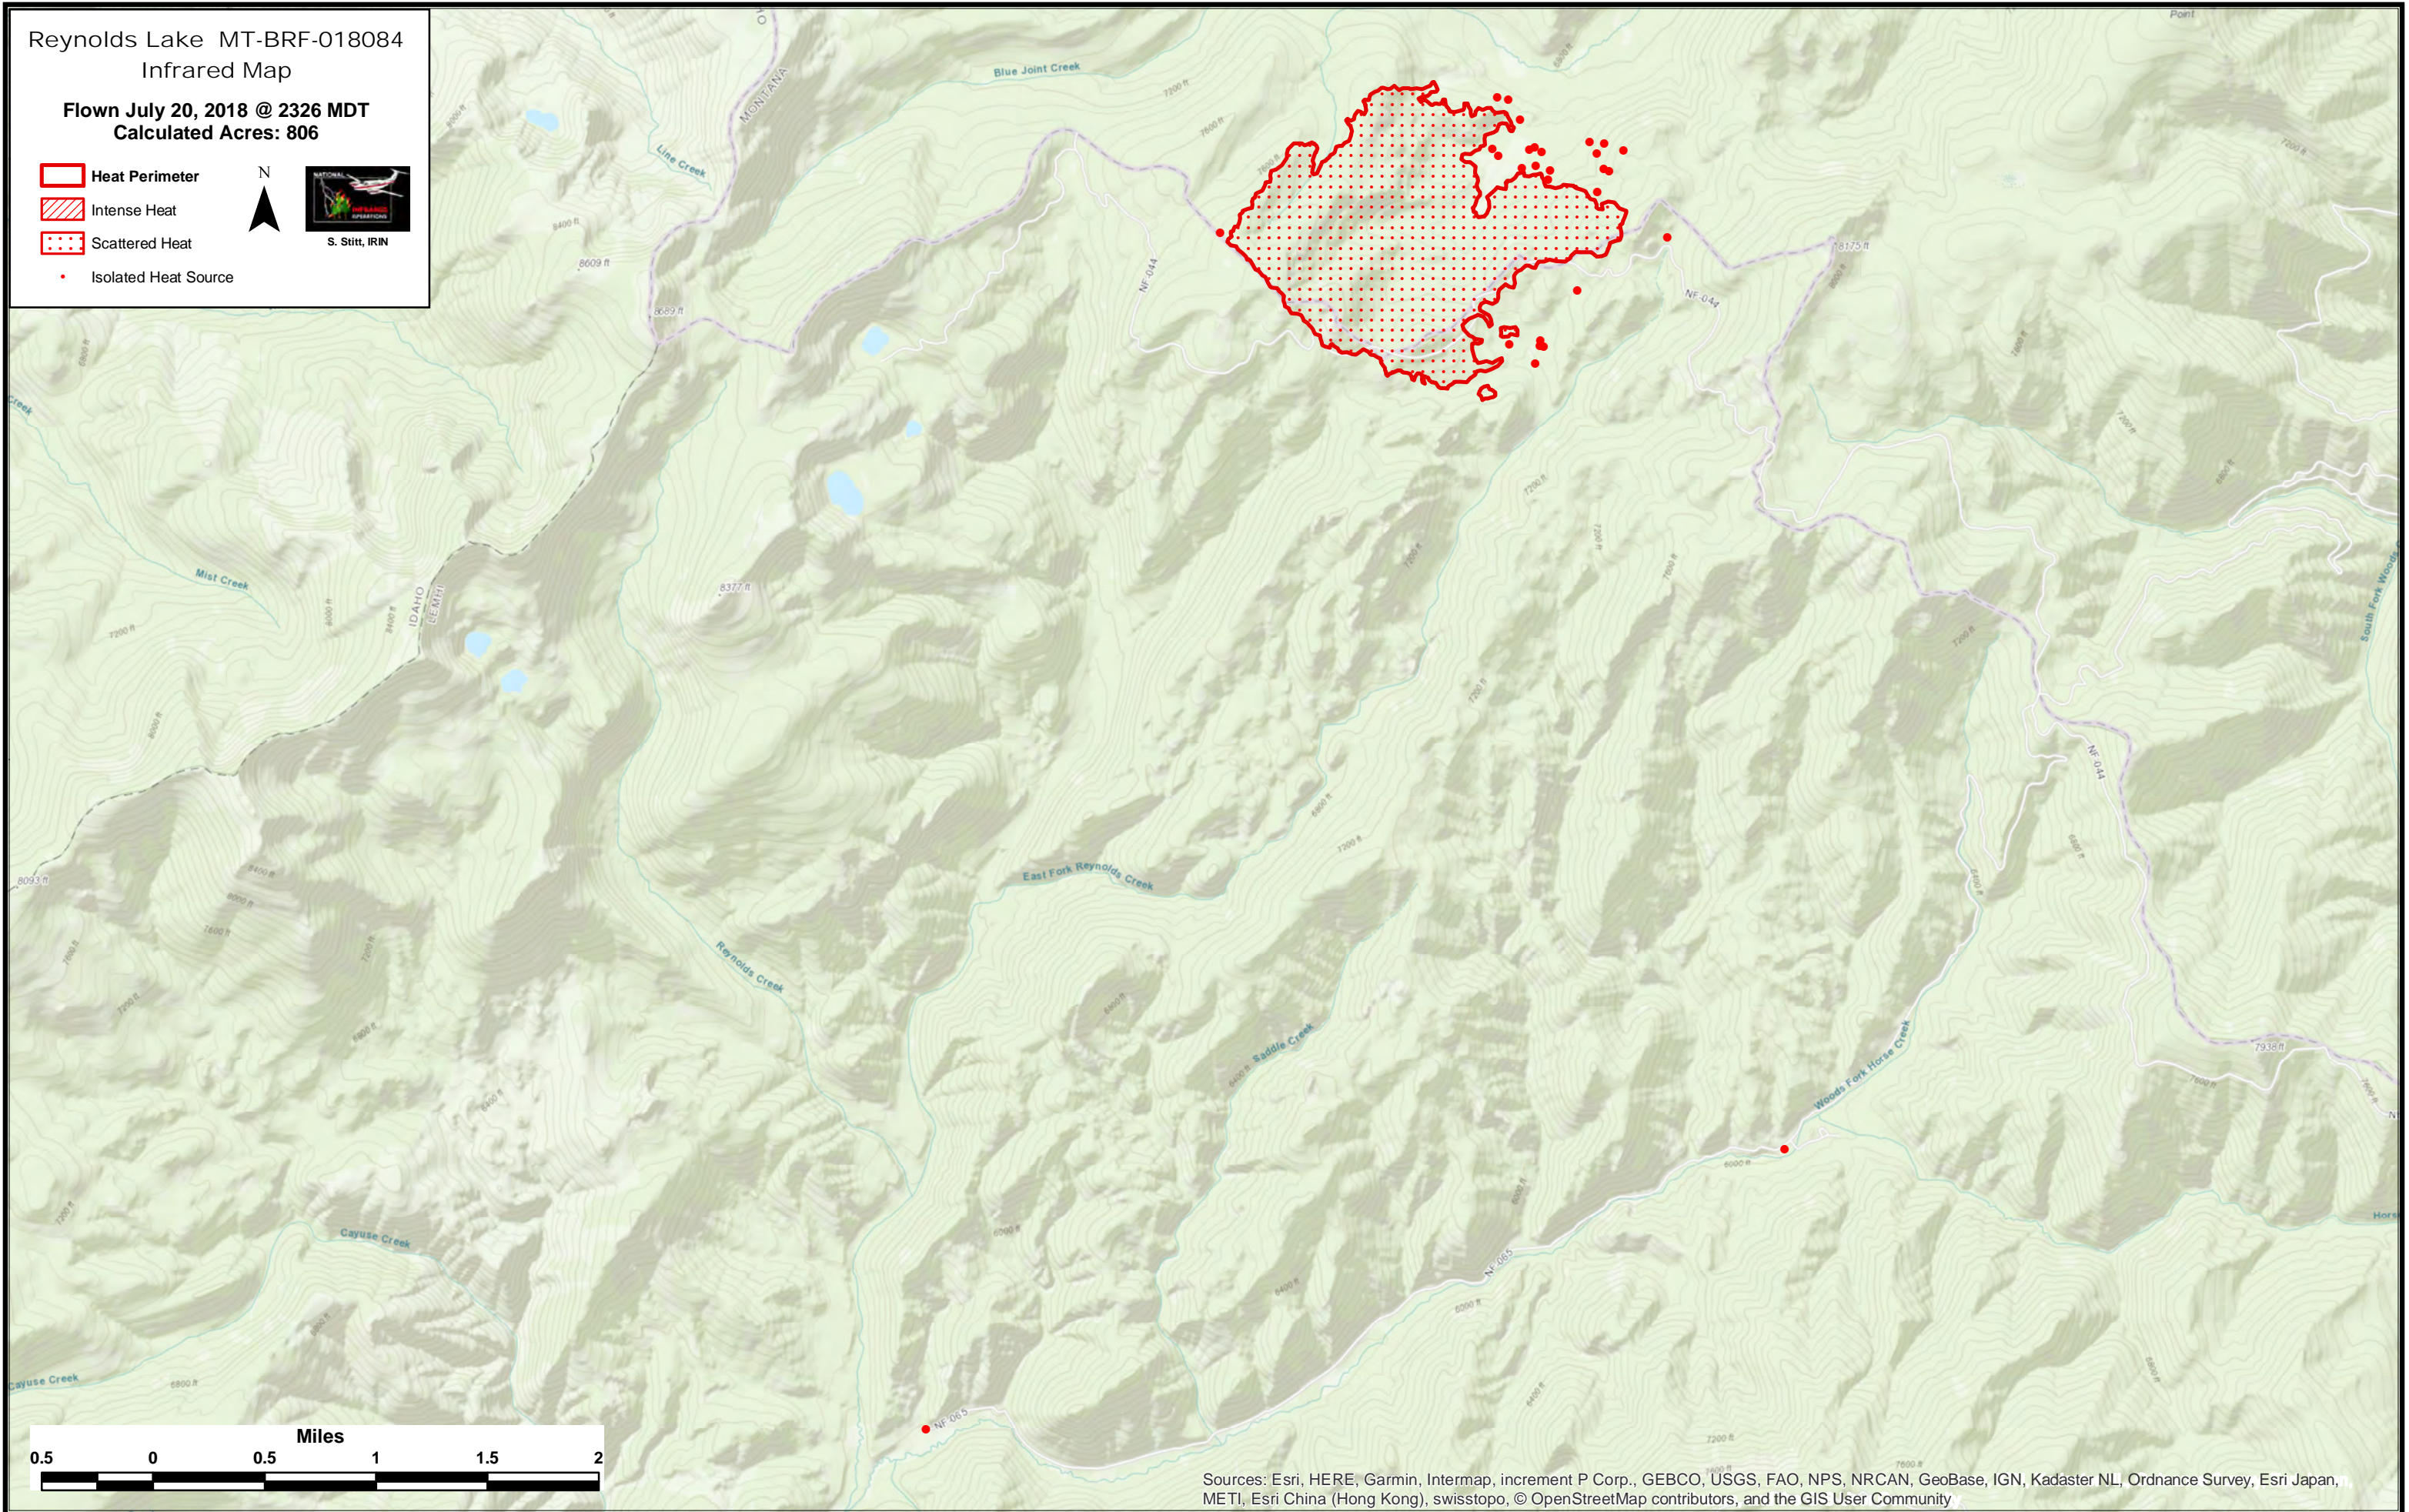

Reynolds Lake MT-BRF-018084
Infrared Map

Flown July 20, 2018 @ 2326 MDT
Calculated Acres: 806

- Heat Perimeter
- Intense Heat
- Scattered Heat
- Isolated Heat Source

S. Stitt, IRIN

Sources: Esri, HERE, Garmin, Intermap, increment P Corp., GEBCO, USGS, FAO, NPS, NRCAN, GeoBase, IGN, Kadaster NL, Ordnance Survey, Esri Japan, METI, Esri China (Hong Kong), swisstopo, © OpenStreetMap contributors, and the GIS User Community