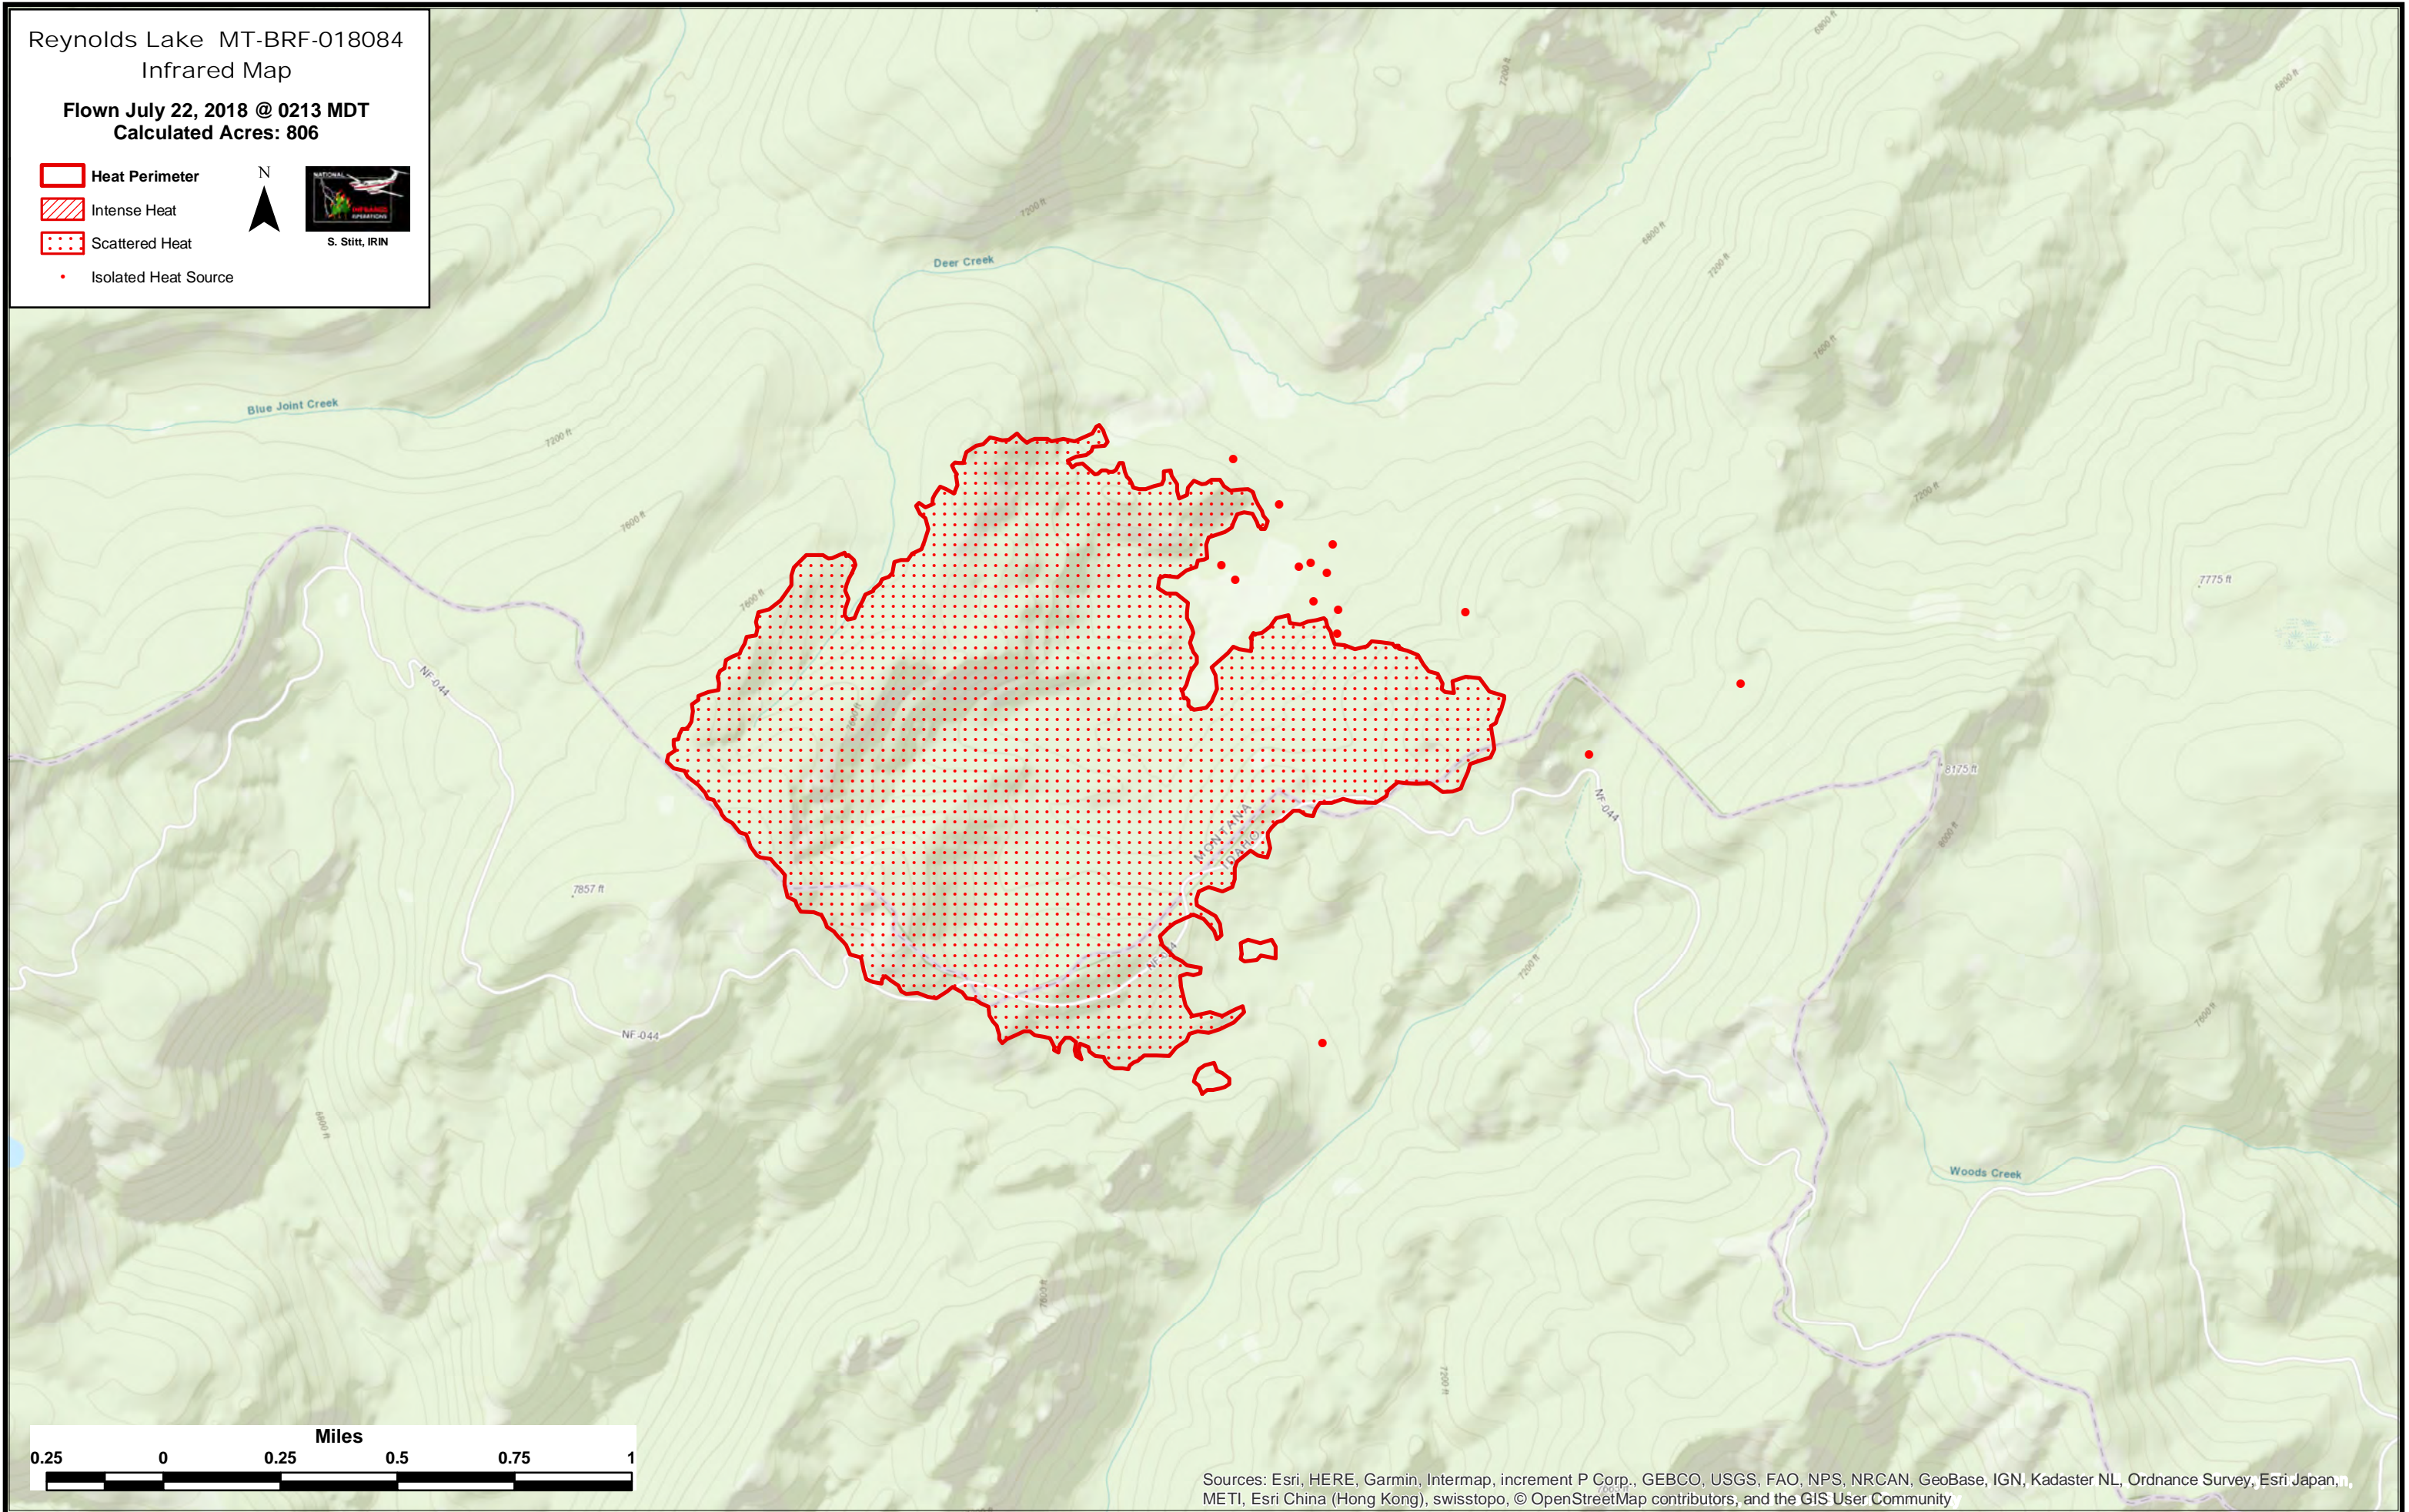

Reynolds Lake MT-BRF-018084

Infrared Map

Flown July 22, 2018 @ 0213 MDT
Calculated Acres: 806

-  Heat Perimeter
-  Intense Heat
-  Scattered Heat
-  Isolated Heat Source

S. Stitt, IRIN

Sources: Esri, HERE, Garmin, Intermap, increment P Corp., GEBCO, USGS, FAO, NPS, NRCAN, GeoBase, IGN, Kadaster NL, Ordnance Survey, Esri Japan, METI, Esri China (Hong Kong), swisstopo, © OpenStreetMap contributors, and the GIS User Community