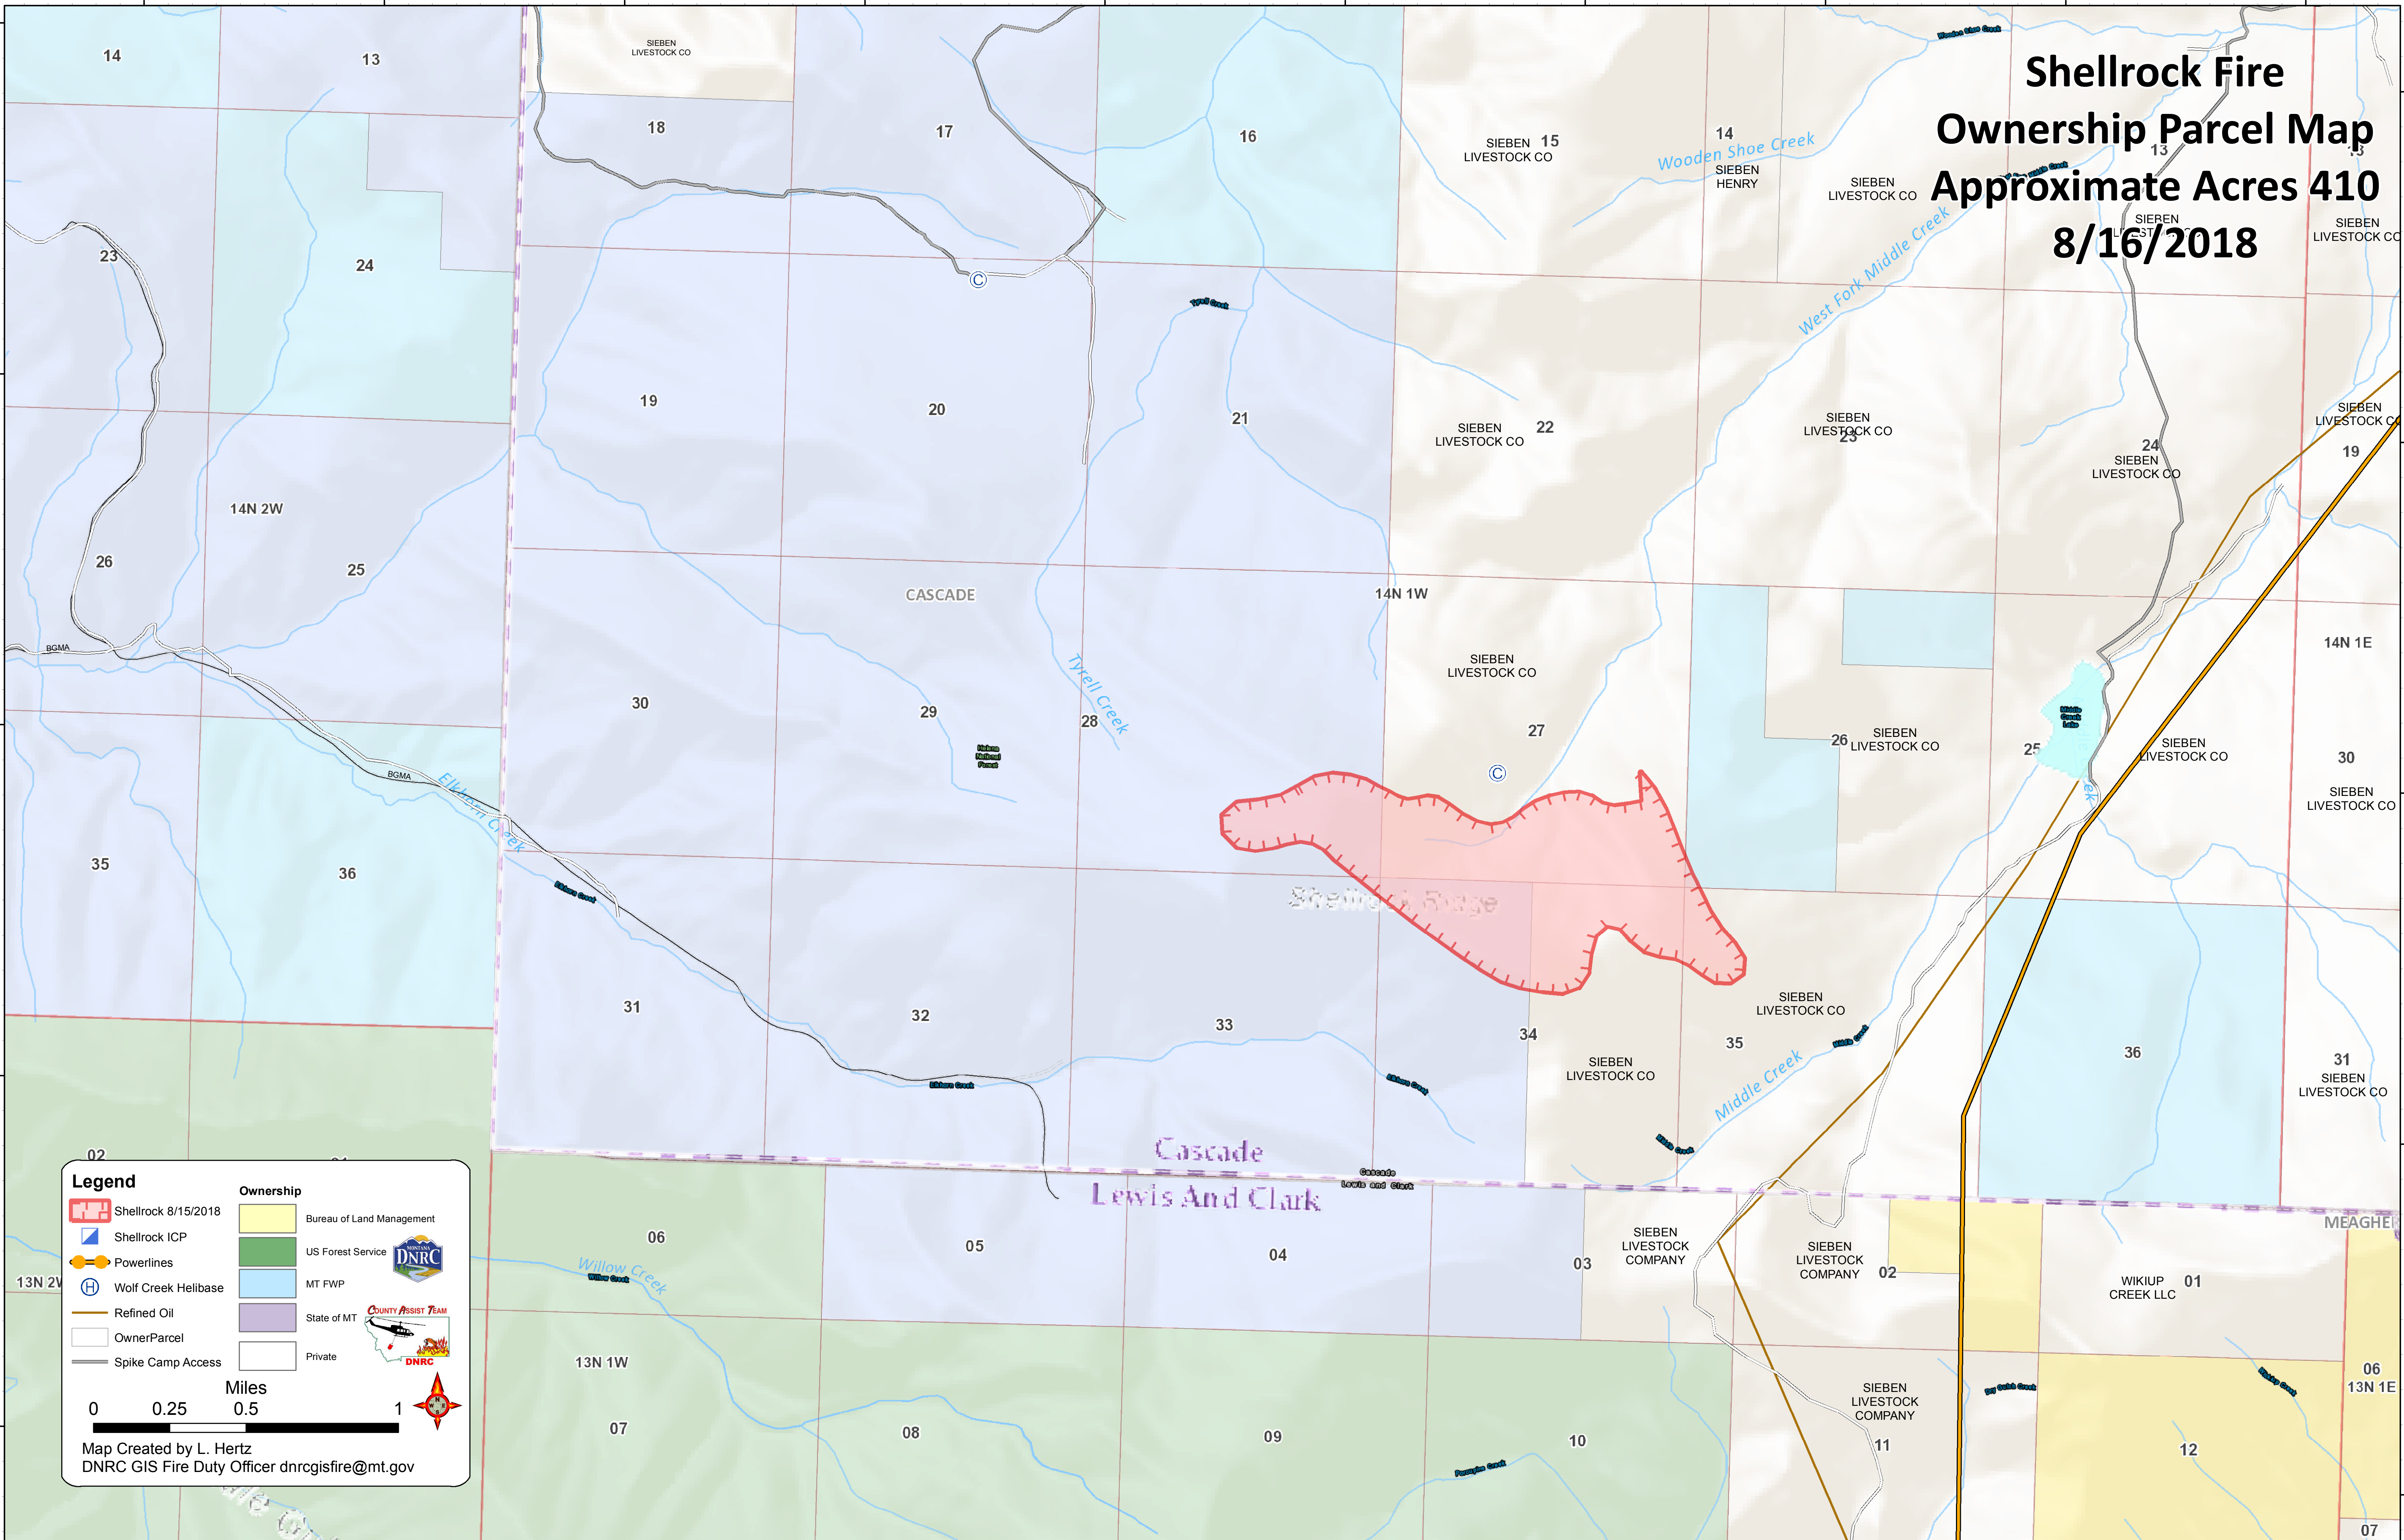

Shellrock Fire Ownership Parcel Map Approximate Acres 410 8/16/2018

Legend

Shellrock 8/15/2018	Bureau of Land Management
Shellrock ICP	US Forest Service
Powerlines	MT FWP
Wolf Creek Helibase	State of MT
Refined Oil	Private
OwnerParcel	
Spike Camp Access	

Miles
0 0.25 0.5 1

Map Created by L. Hertz
DNRC GIS Fire Duty Officer dnrcgisfire@mt.gov