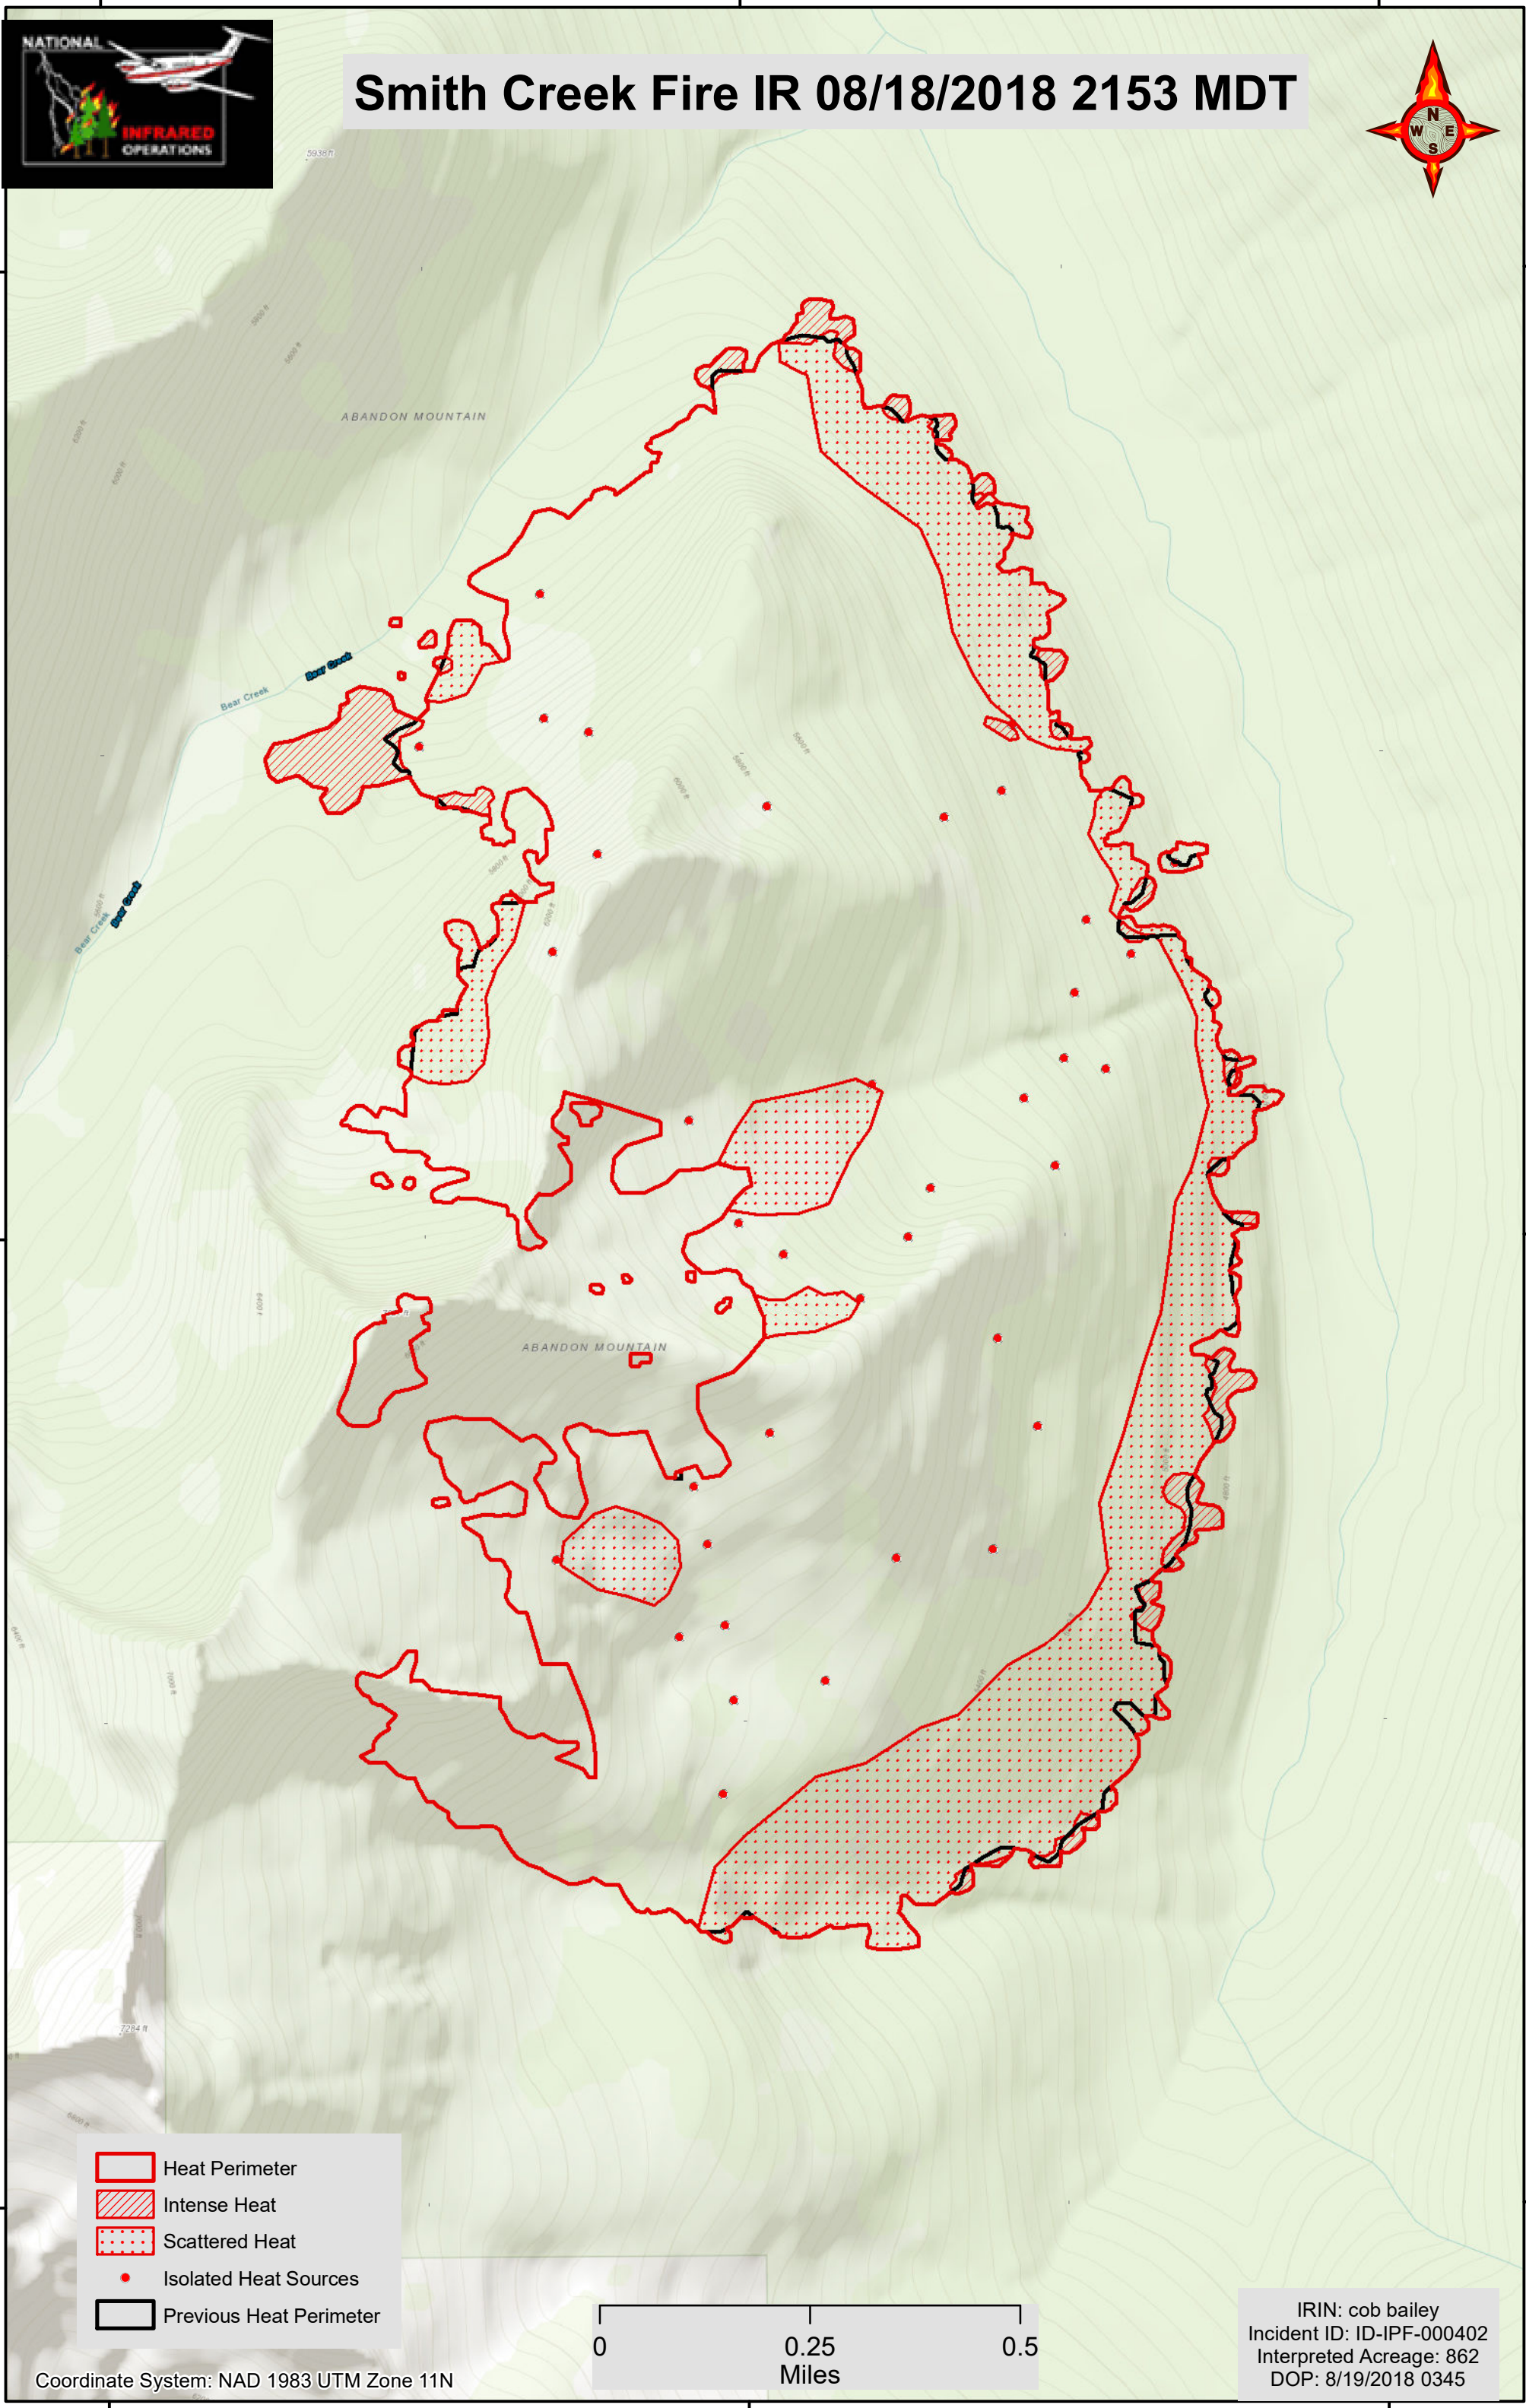

116°43'0"W

116°42'0"W

116°41'0"W

# Smith Creek Fire IR 08/18/2018 2153 MDT

48°49'0"N

48°49'0"N

48°48'0"N

48°48'0"N

48°47'0"N

48°47'0"N

-  Heat Perimeter
-  Intense Heat
-  Scattered Heat
-  Isolated Heat Sources
-  Previous Heat Perimeter

Coordinate System: NAD 1983 UTM Zone 11N

IRIN: cob bailey  
 Incident ID: ID-IPF-000402  
 Interpreted Acreage: 862  
 DOP: 8/19/2018 0345

116°43'0"W

116°42'0"W

116°41'0"W