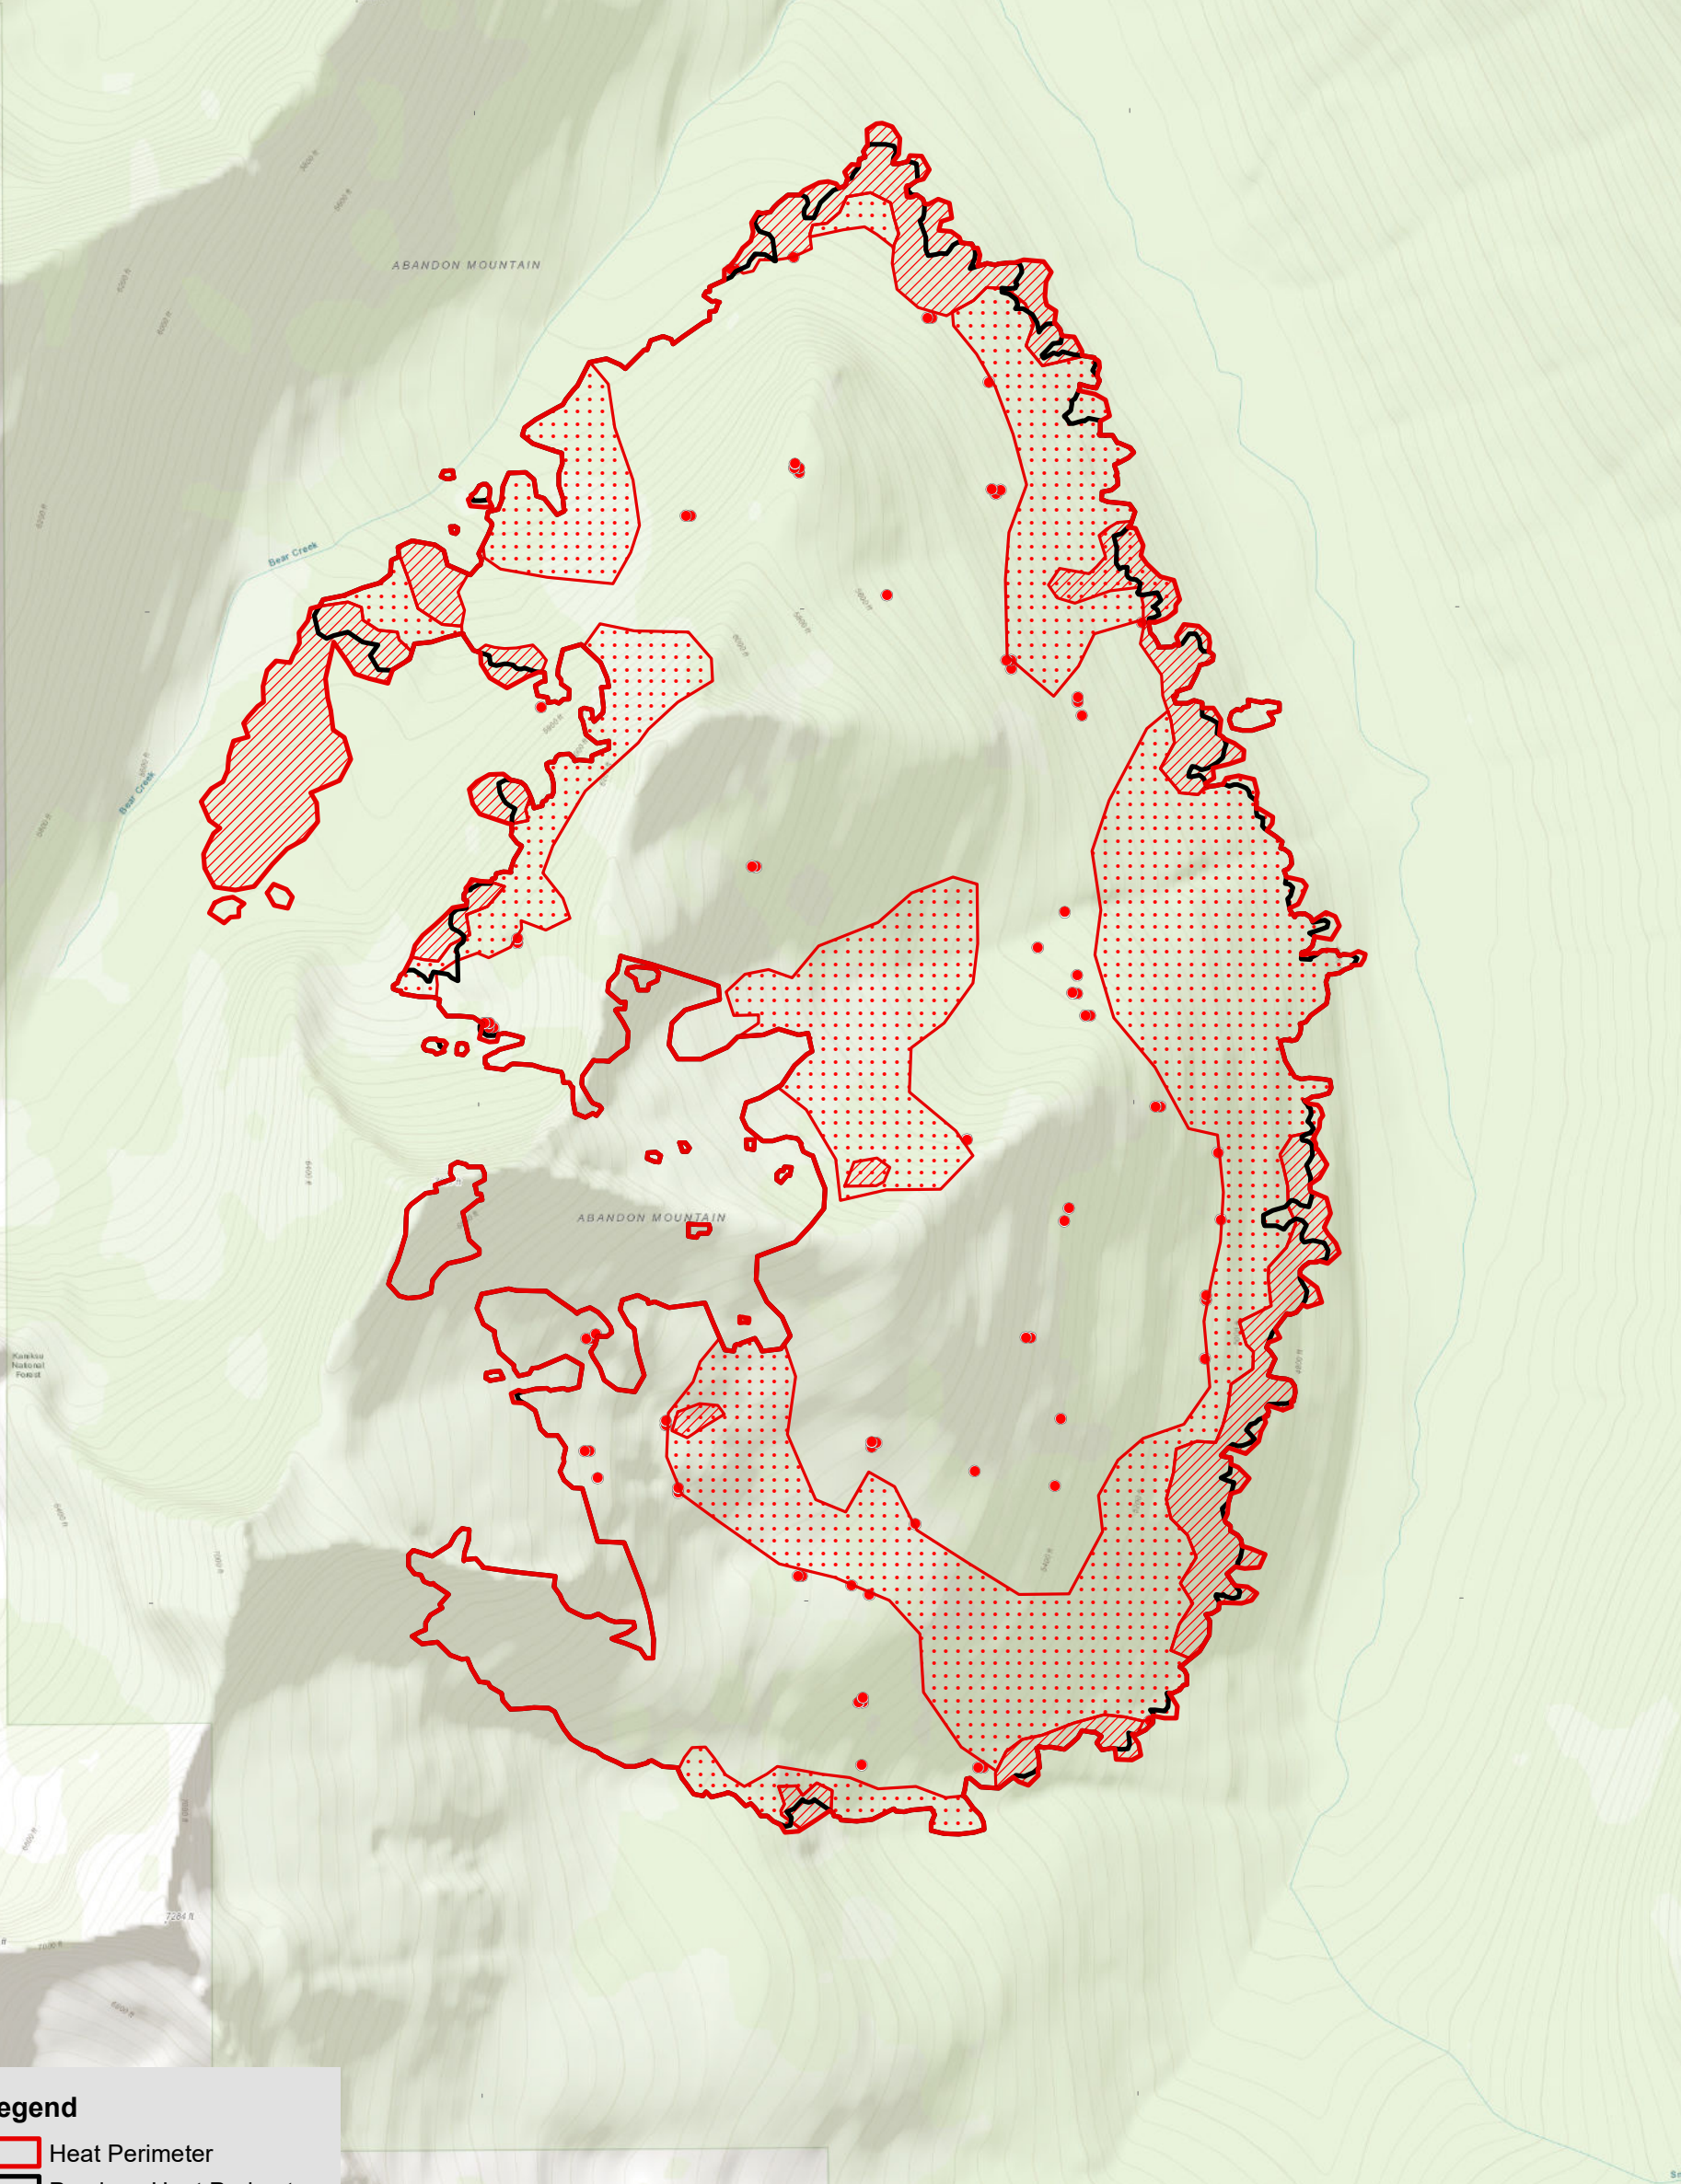

116°43'0"W

116°42'0"W

116°41'0"W

Smith Creek Fire IR 08/20/2018 2141 MDT

48°49'0"N

48°49'0"N

48°48'0"N

48°48'0"N

48°47'0"N

48°47'0"N

Legend

-  Heat Perimeter
-  Previous Heat Perimeter
-  Intense Heat
-  Scattered Heat
-  Isolated Heat Sources

Coordinate System: NAD 1983 UTM Zone 11N

IRIN: cob bailey
Incident ID:ID-IPF-000402
Interpreted Acreage: 903
DOP: 8/21/2018 0130 MDT

116°43'0"W

116°42'0"W

116°41'0"W