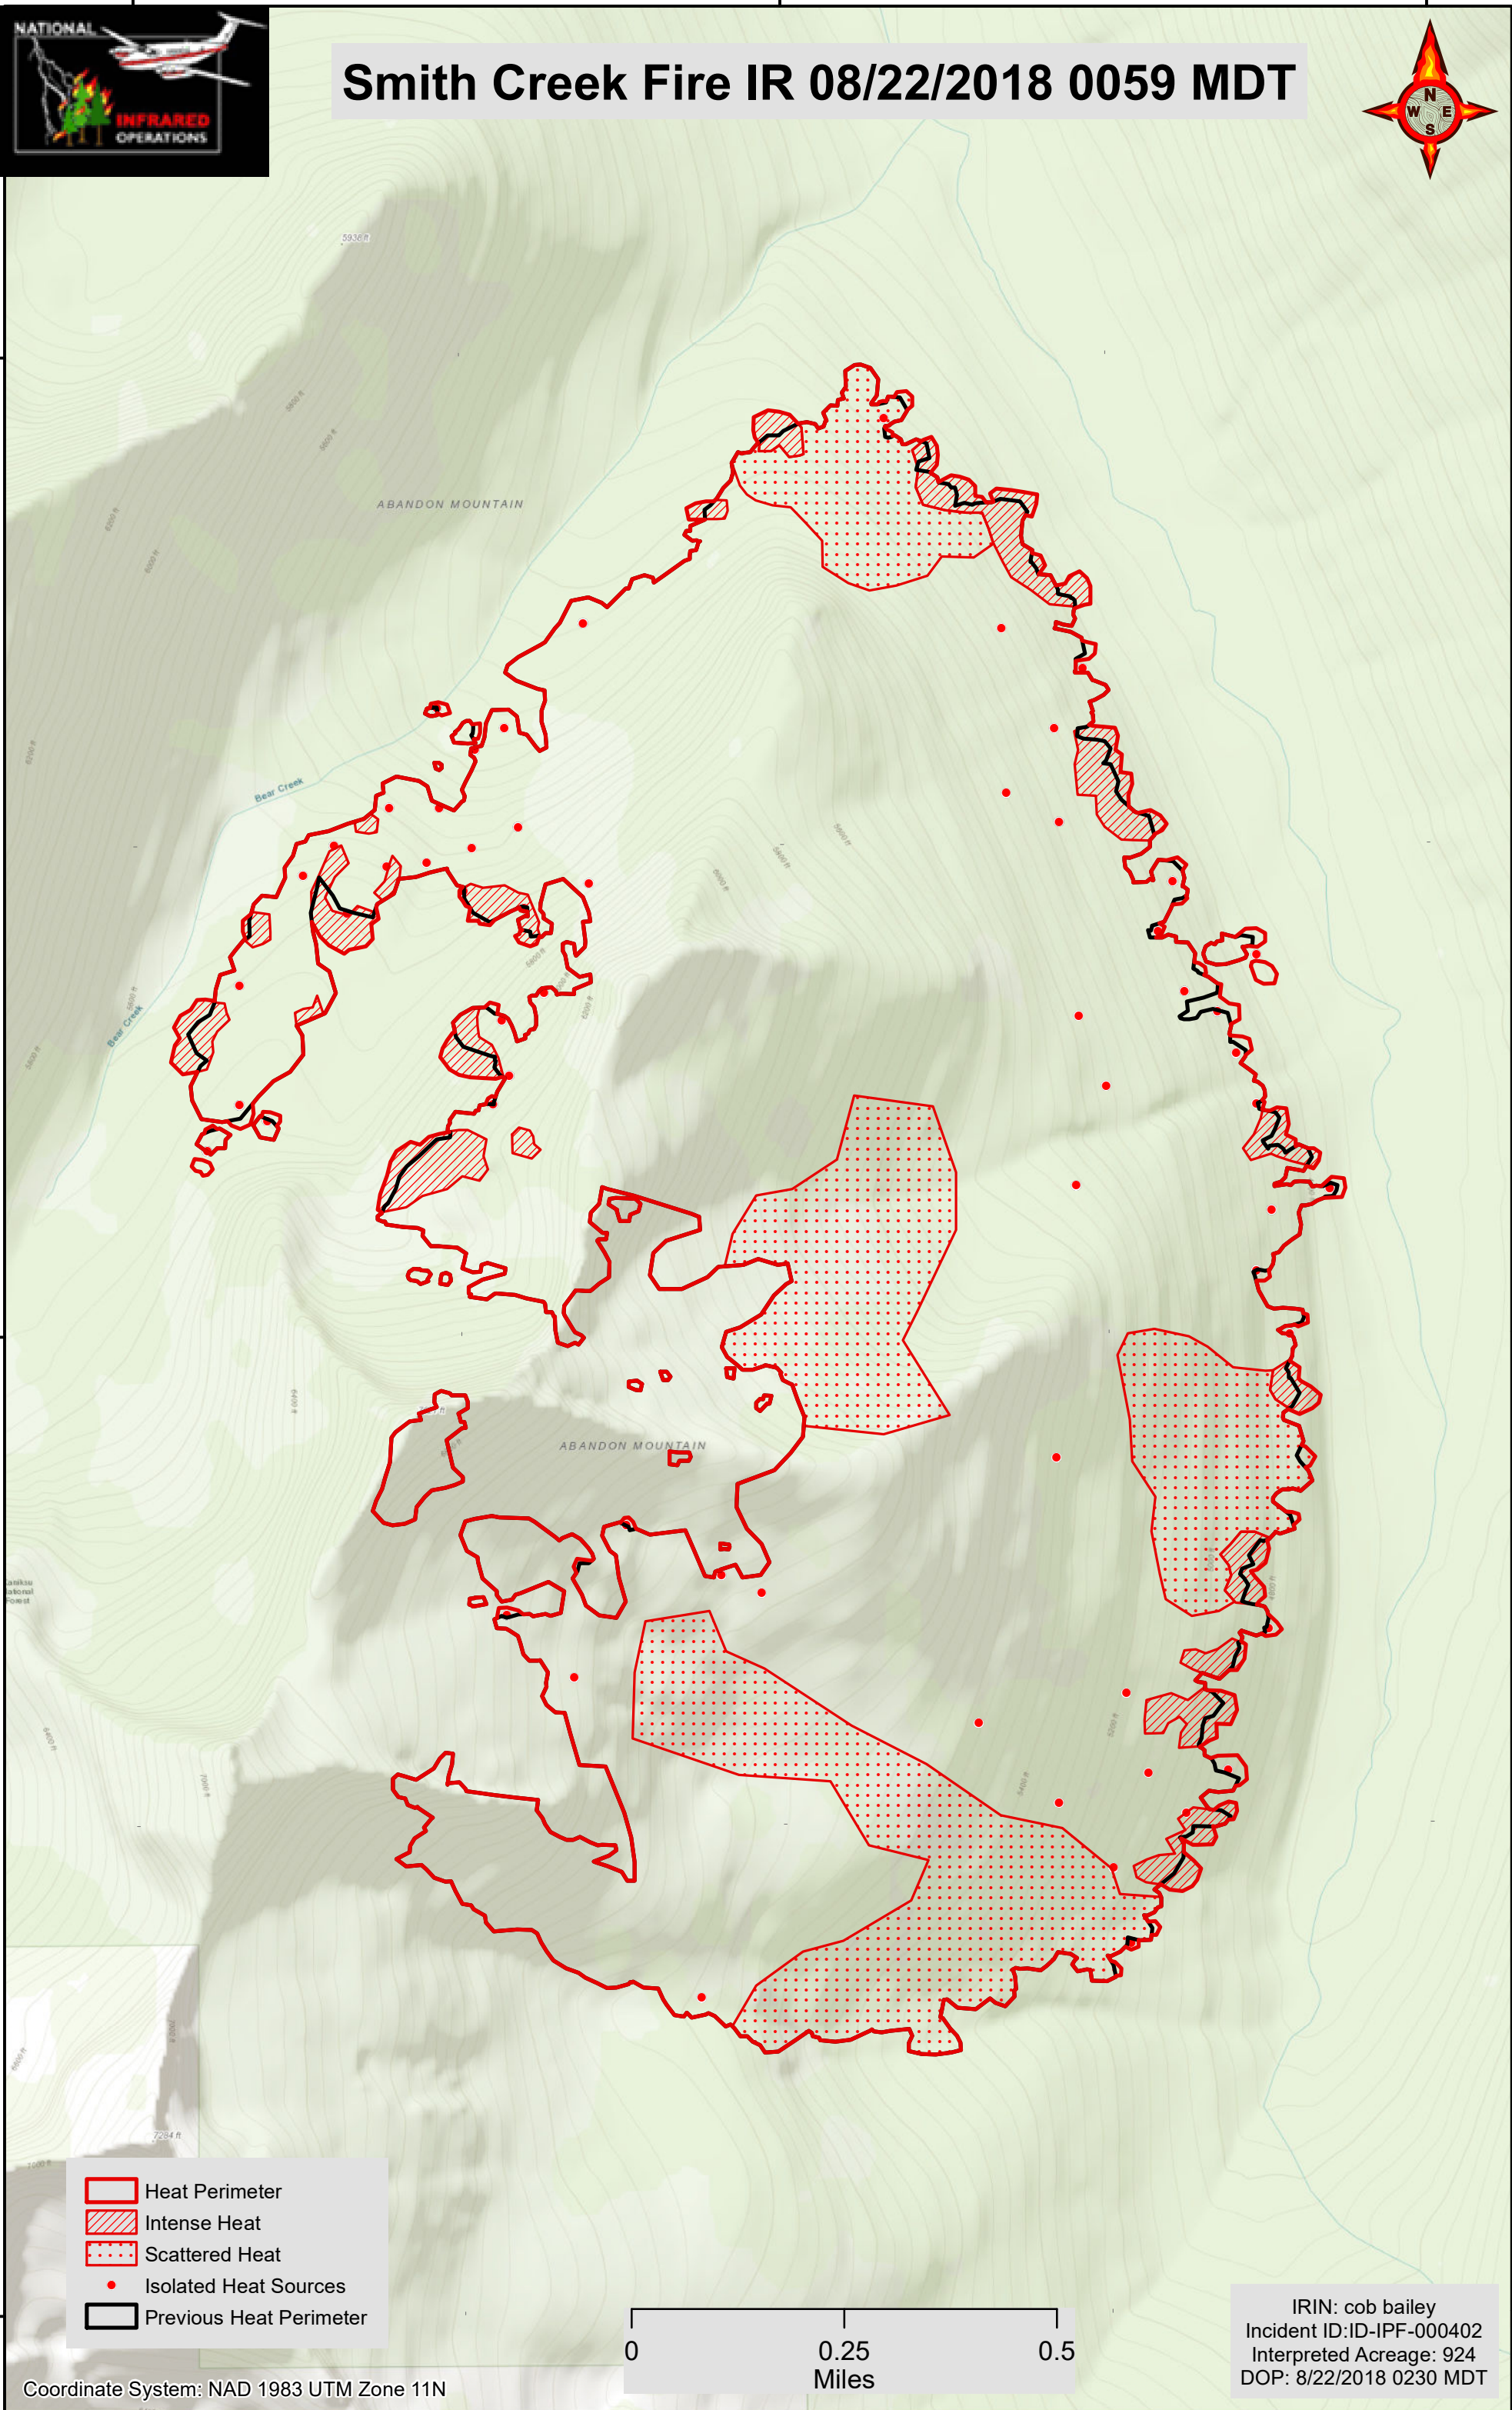

116°43'0"W

116°42'0"W

116°41'0"W

Smith Creek Fire IR 08/22/2018 0059 MDT

48°49'0"N

48°49'0"N

48°48'0"N

48°48'0"N

48°47'0"N

48°47'0"N

- Heat Perimeter
- Intense Heat
- Scattered Heat
- Isolated Heat Sources
- Previous Heat Perimeter

IRIN: cob bailey
 Incident ID: ID-IPF-000402
 Interpreted Acreage: 924
 DOP: 8/22/2018 0230 MDT

Coordinate System: NAD 1983 UTM Zone 11N

116°43'0"W

116°42'0"W

116°41'0"W