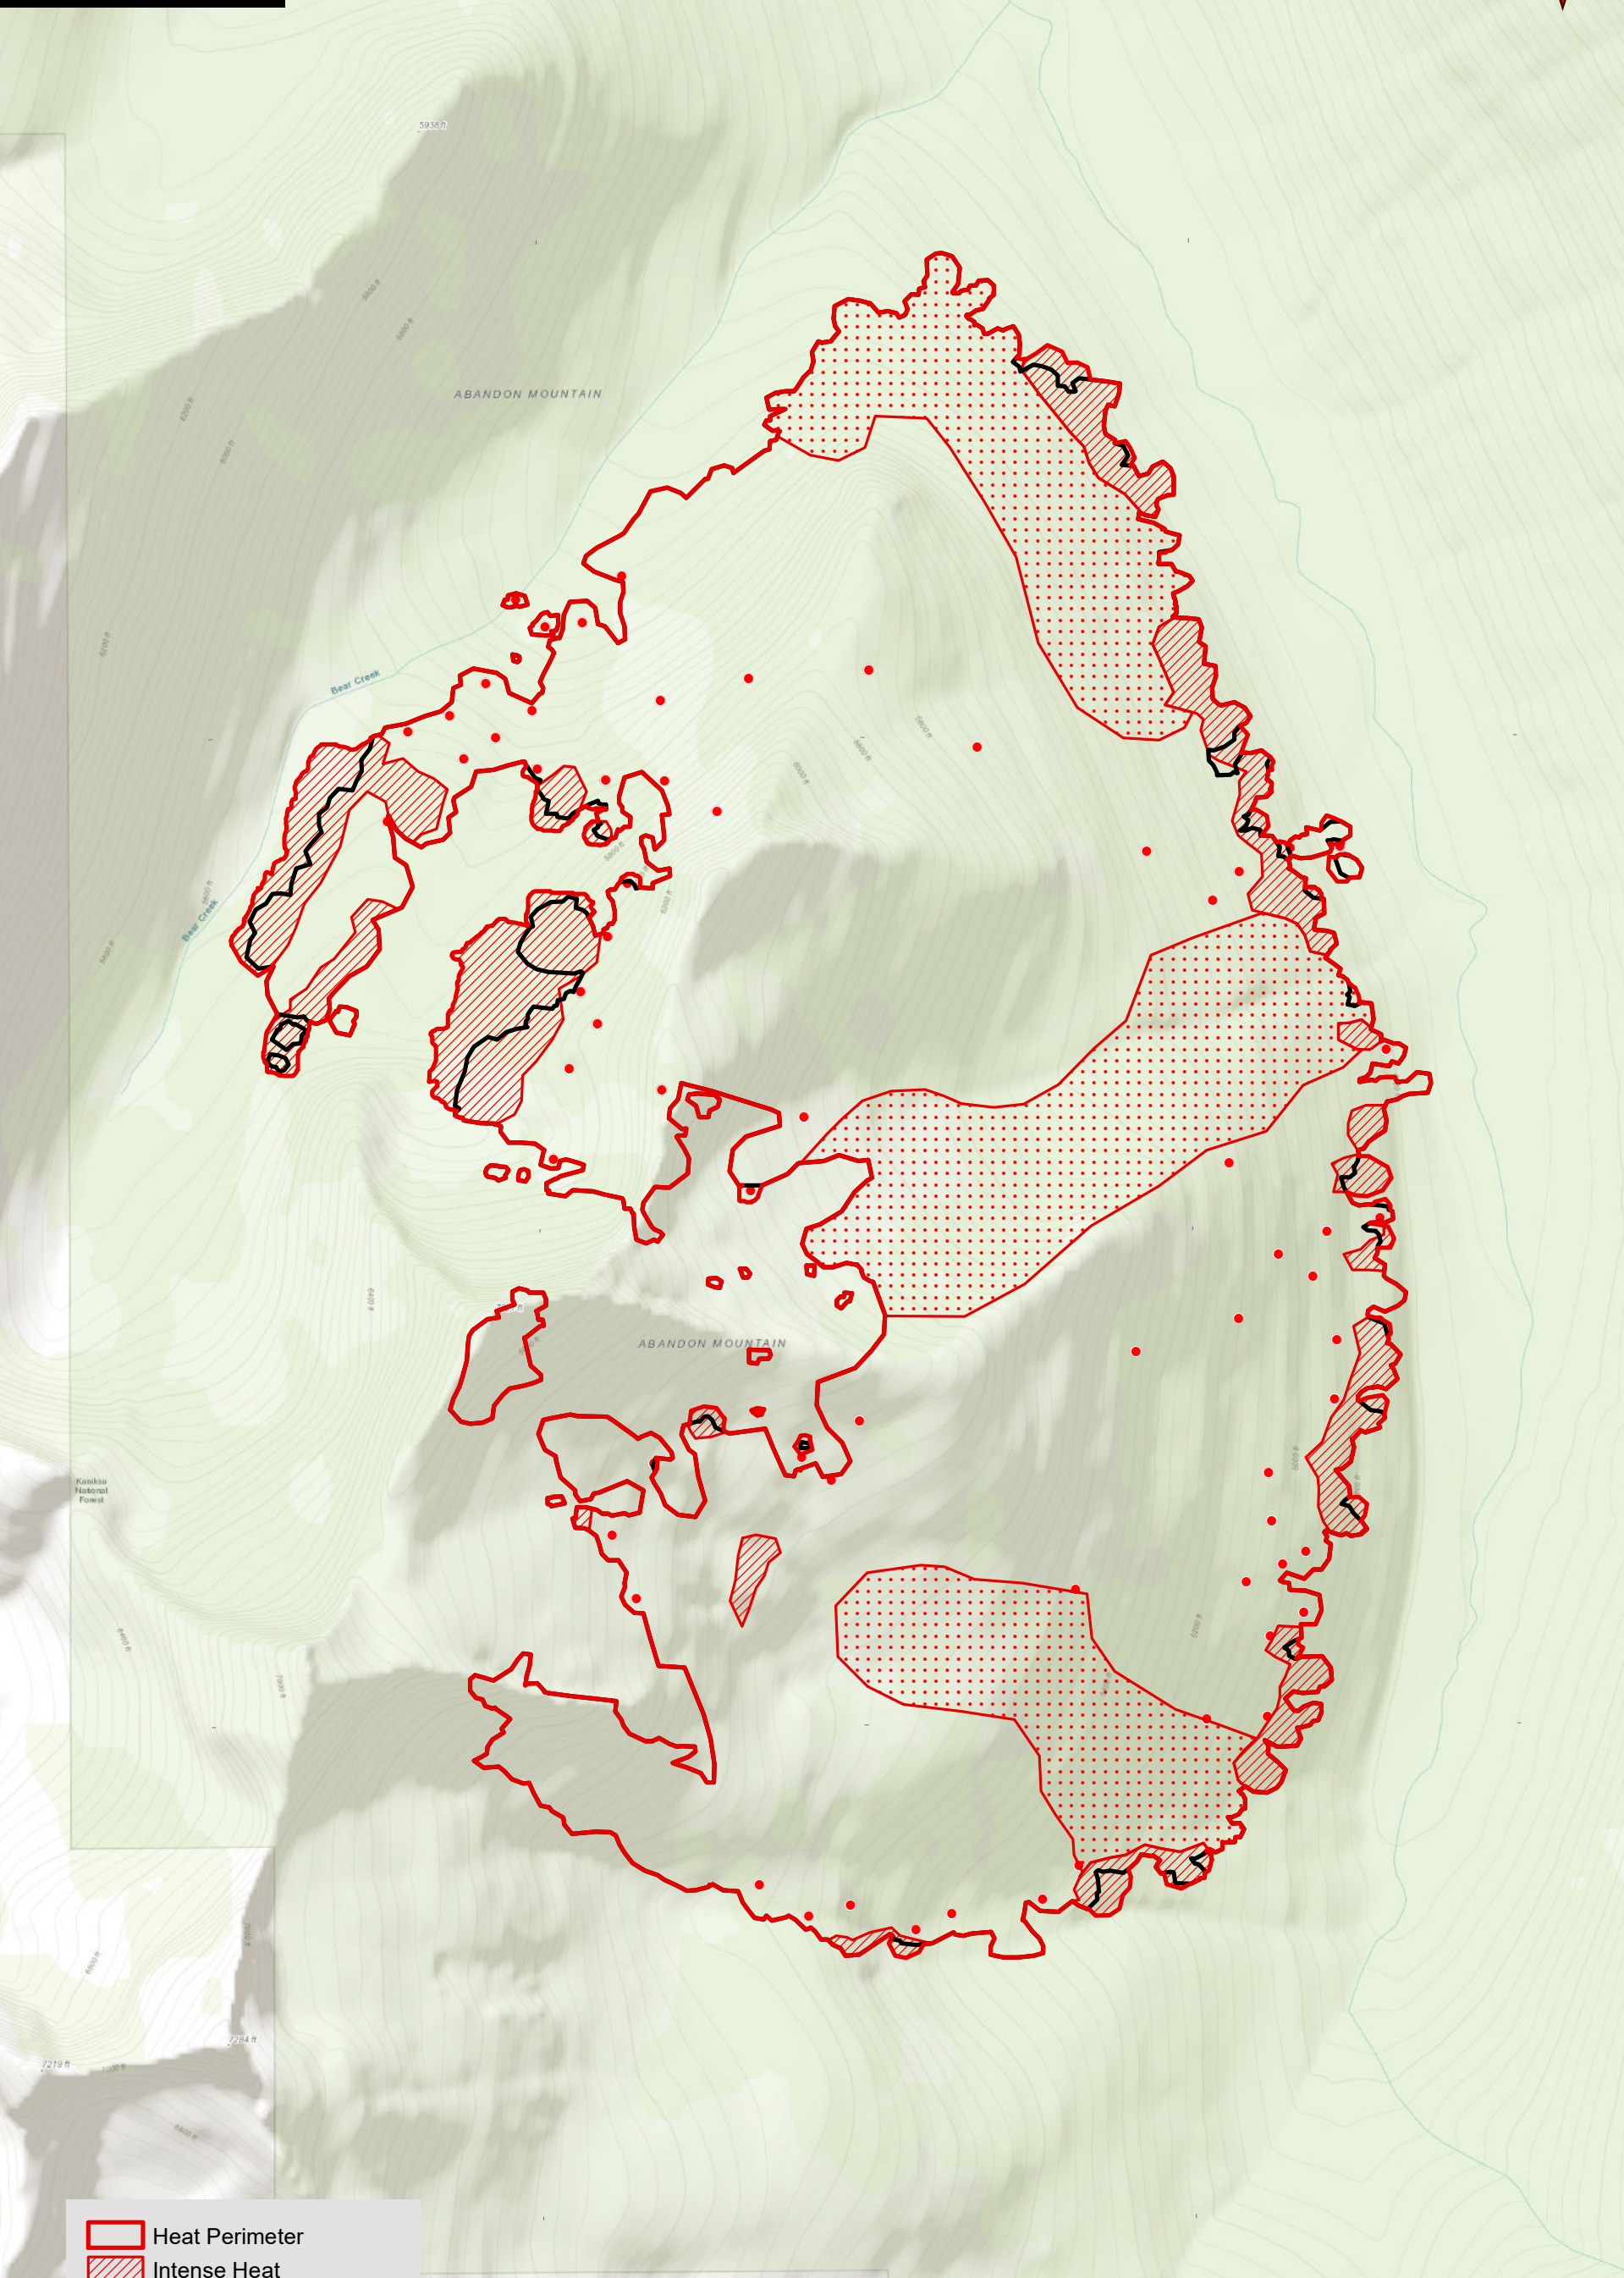

116°43'0"W

116°42'0"W

116°41'0"W

Smith Creek Fire IR 2018/08/22 2209 MDT

48°49'0"N

48°49'0"N

48°48'0"N

48°48'0"N

48°47'0"N

48°47'0"N

-  Heat Perimeter
-  Intense Heat
-  Scattered Heat
-  Isolated Heat Sources
-  Previous Heat Perimeter

IRIN: cob bailey
 Incident ID: ID-IPF-000402
 Interpreted Acreage: 951
 DOP: 8/23/2018 0130 MDT

Coordinate System: NAD 1983 UTM Zone 11N

116°43'0"W

116°42'0"W

116°41'0"W