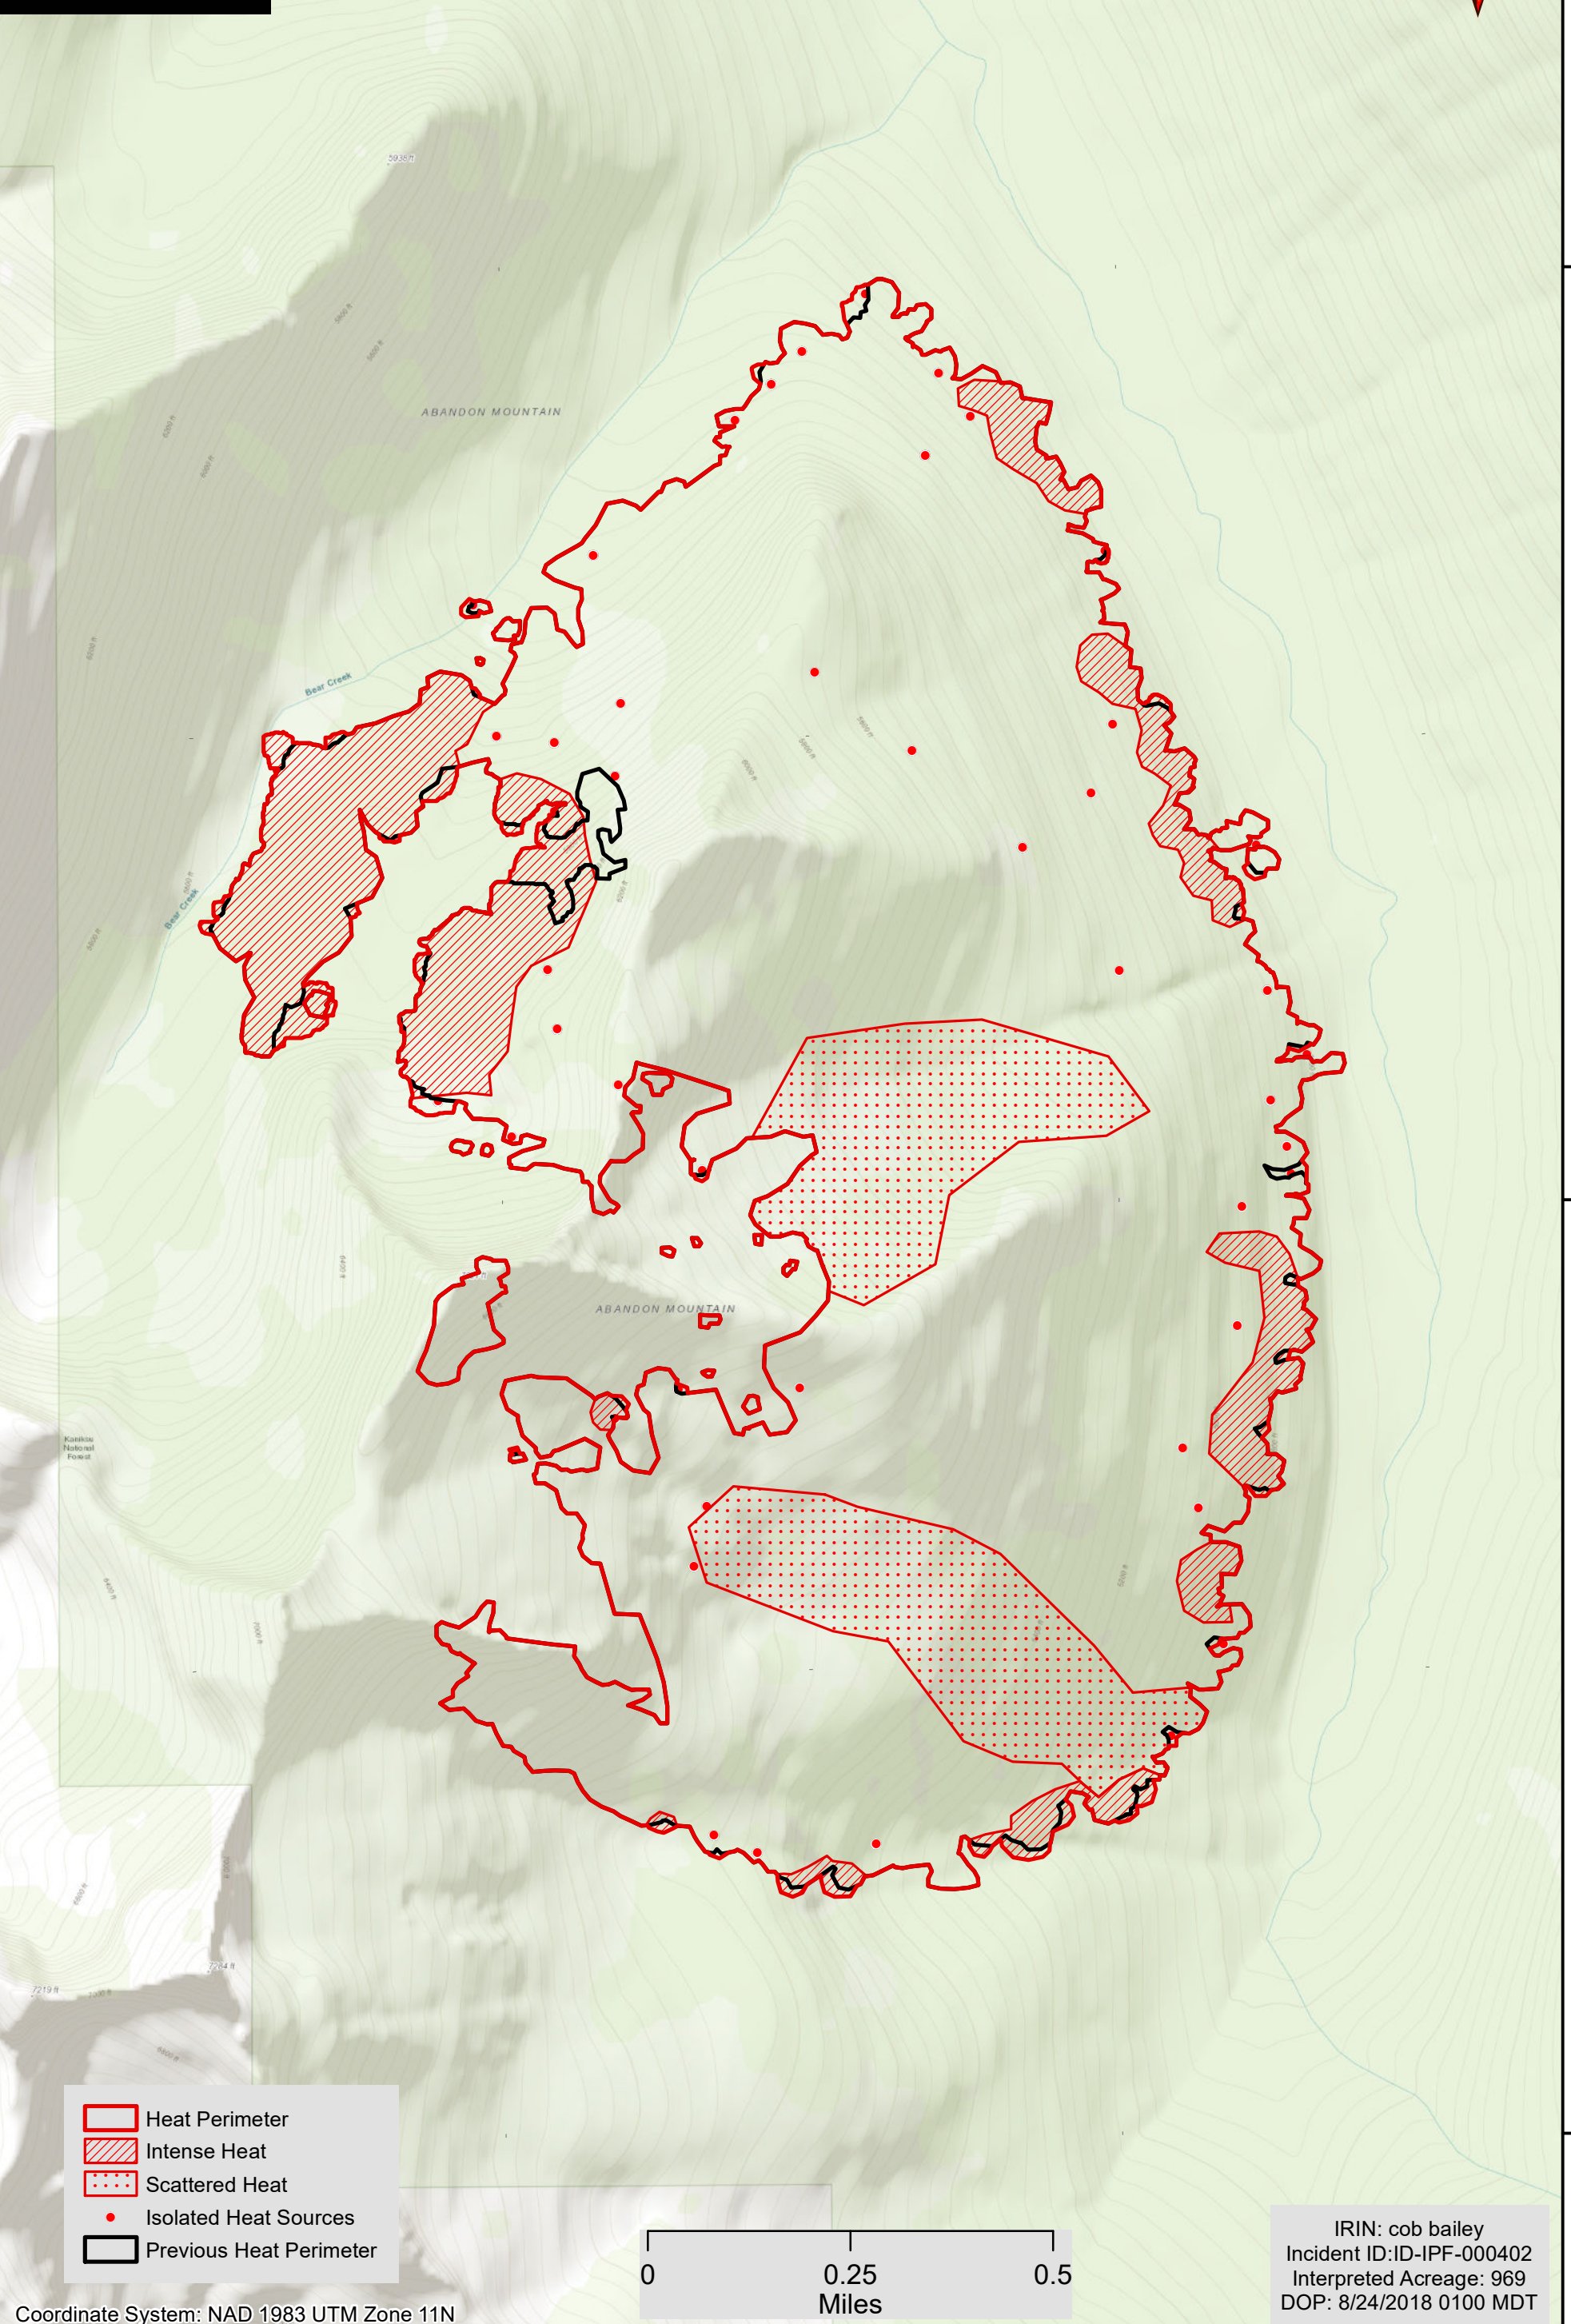

116°43'0"W

116°42'0"W

116°41'0"W

Smith Creek Fire IR 2018/08/23 2317 MDT

48°49'0"N

48°49'0"N

48°48'0"N

48°48'0"N

48°47'0"N

48°47'0"N

- Heat Perimeter
- Intense Heat
- Scattered Heat
- Isolated Heat Sources
- Previous Heat Perimeter

IRIN: cob bailey
 Incident ID: ID-IPF-000402
 Interpreted Acreage: 969
 DOP: 8/24/2018 0100 MDT

Coordinate System: NAD 1983 UTM Zone 11N

116°43'0"W

116°42'0"W

116°41'0"W