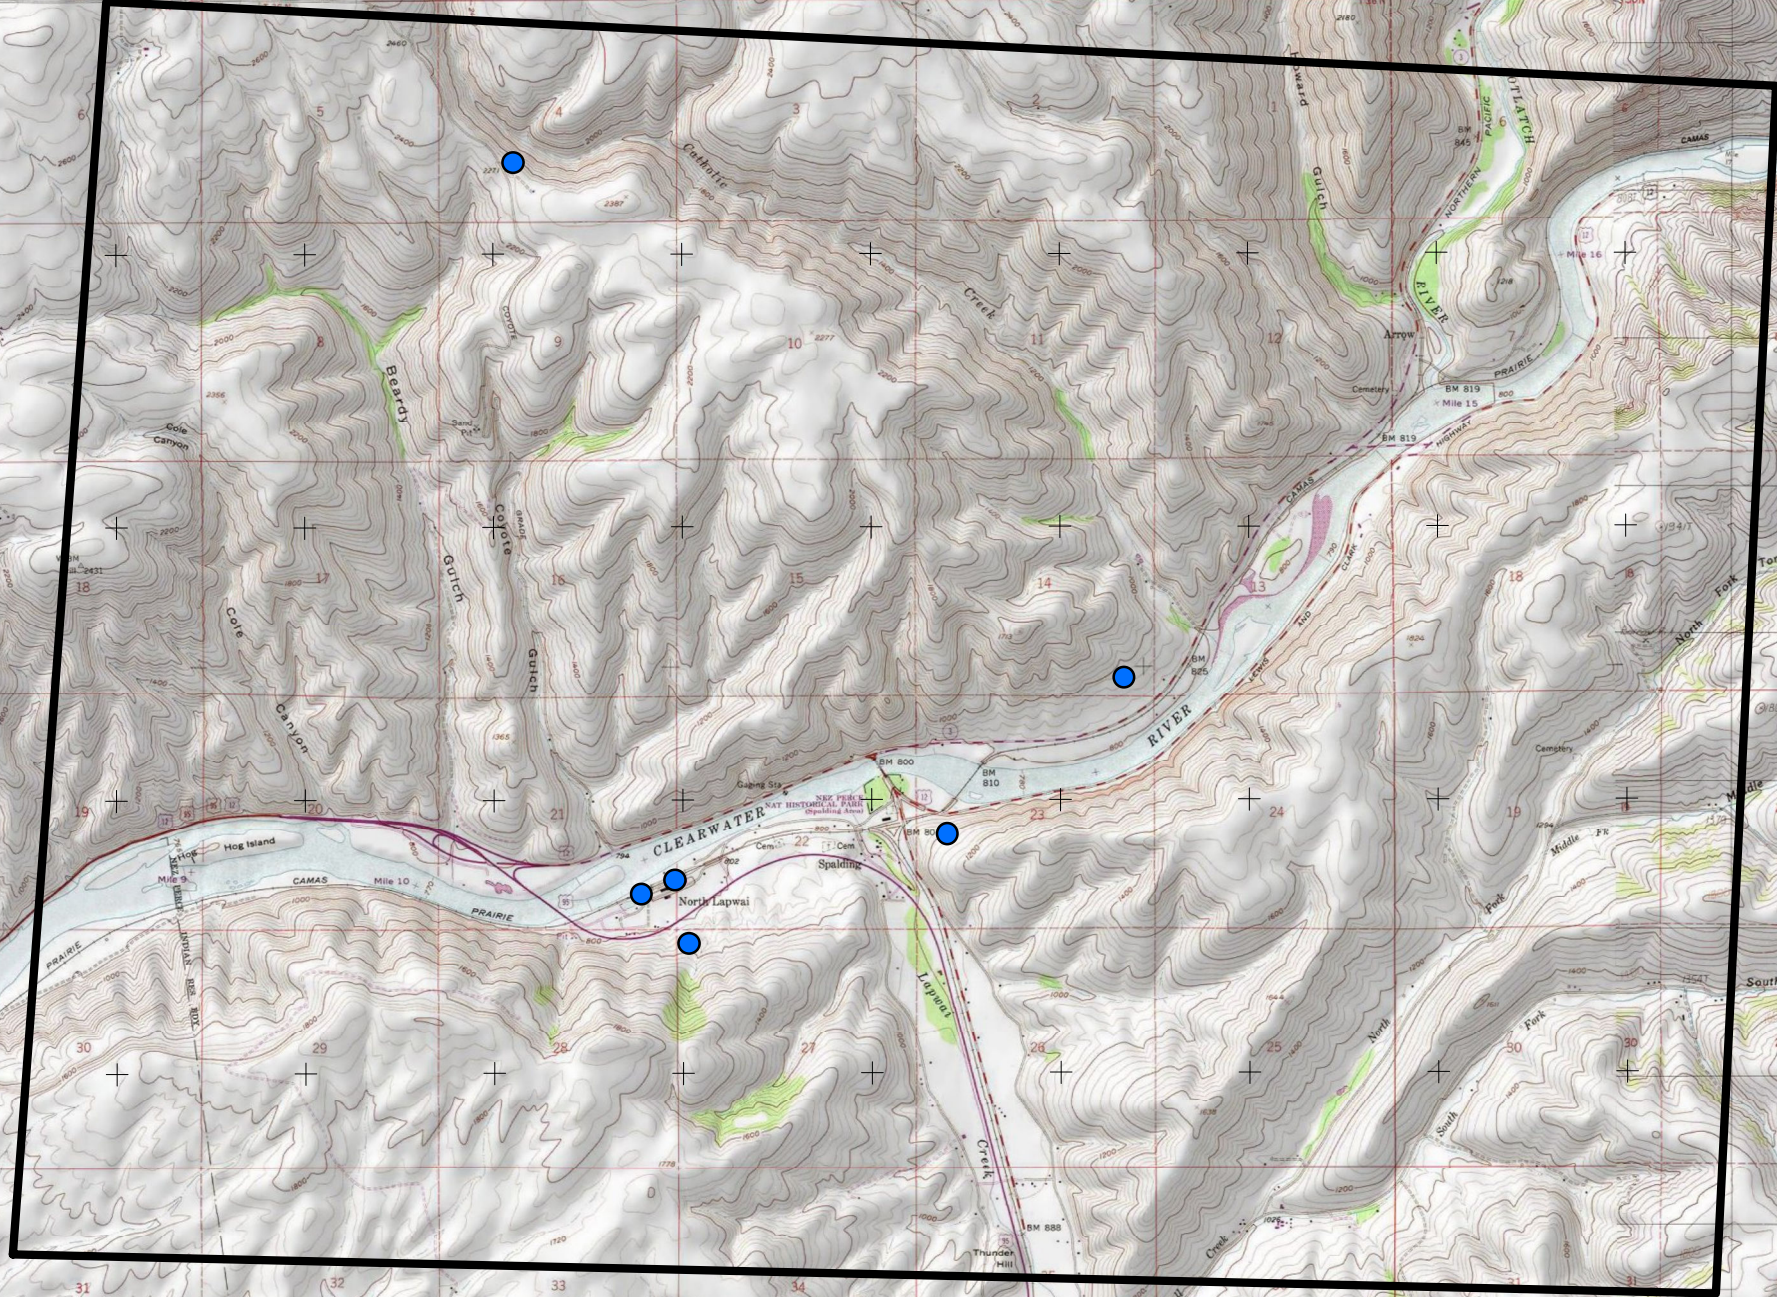

Spalding Bridge Fire
ID-NPT-000424
Infrared Heat Sources, 07/29/18 1948 hrs PDT
IR Interpreter: L. Jacks

Legend

-  Potential Heat Sources
-  Scan Extent

 1:51,239 Datum NAD83

0 0.25 0.5 1 1.5 2 Miles