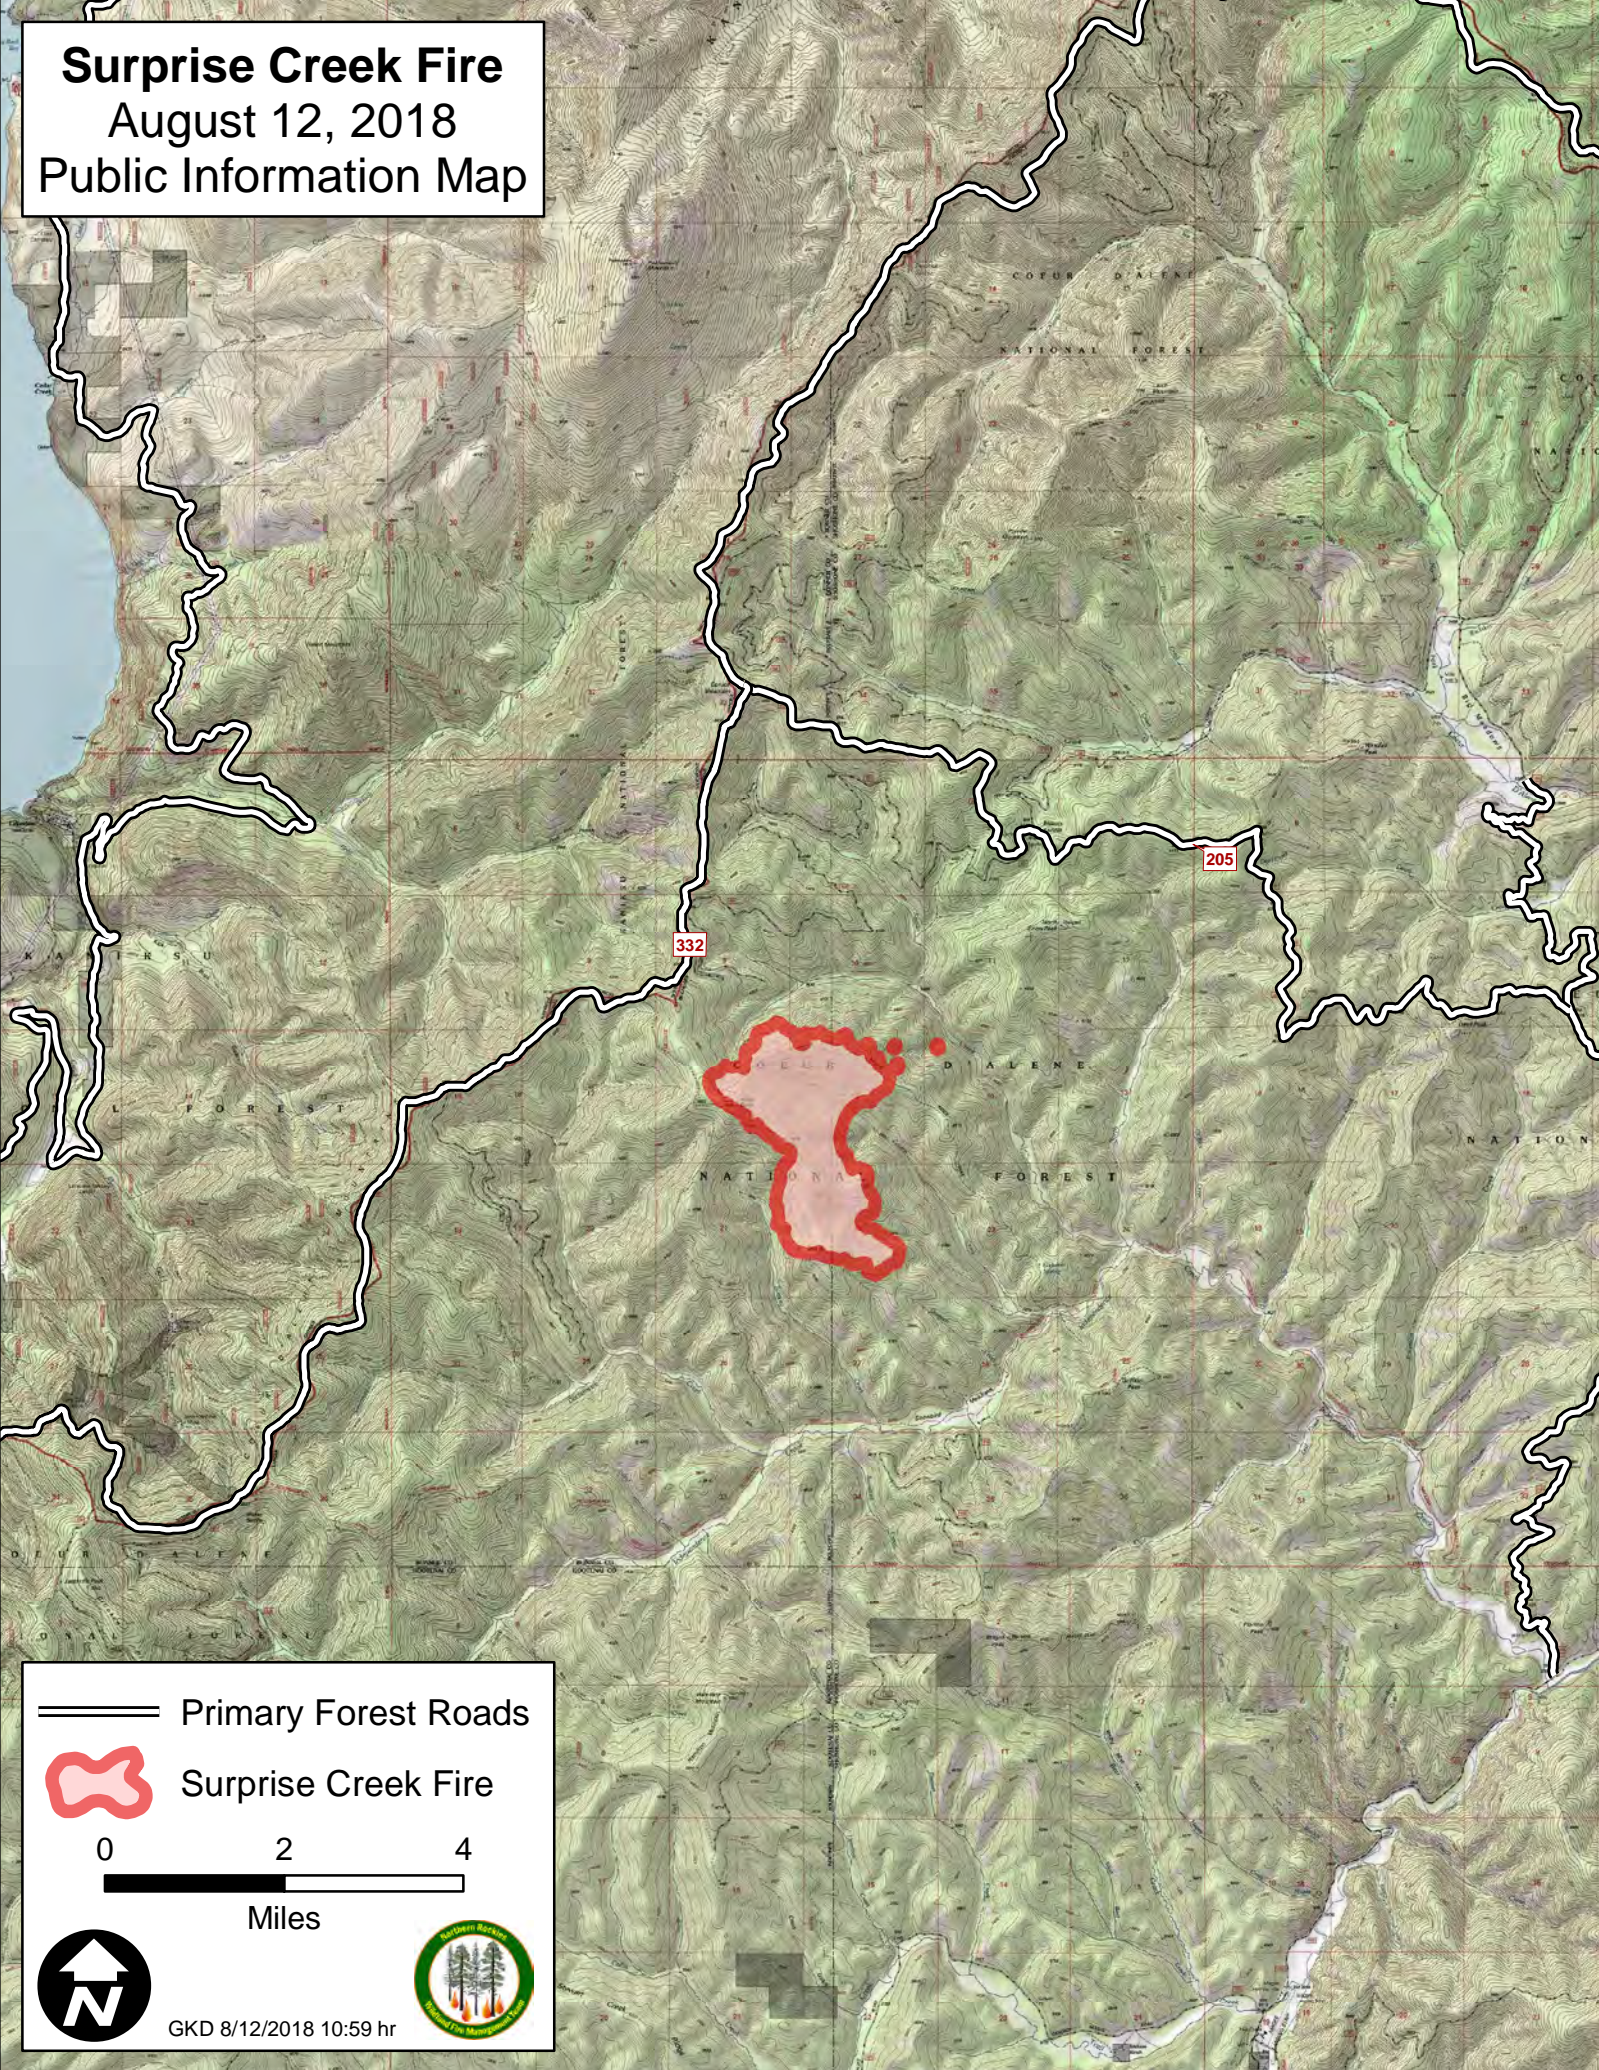

Surprise Creek Fire

August 12, 2018
Public Information Map

Primary Forest Roads

Surprise Creek Fire

0 2 4
Miles

GKD 8/12/2018 10:59 hr

A north arrow icon with the letter 'N' inside a circle. To its right is a circular logo for the Northern Arizona Fire Management Division, featuring a stylized tree and a fire.