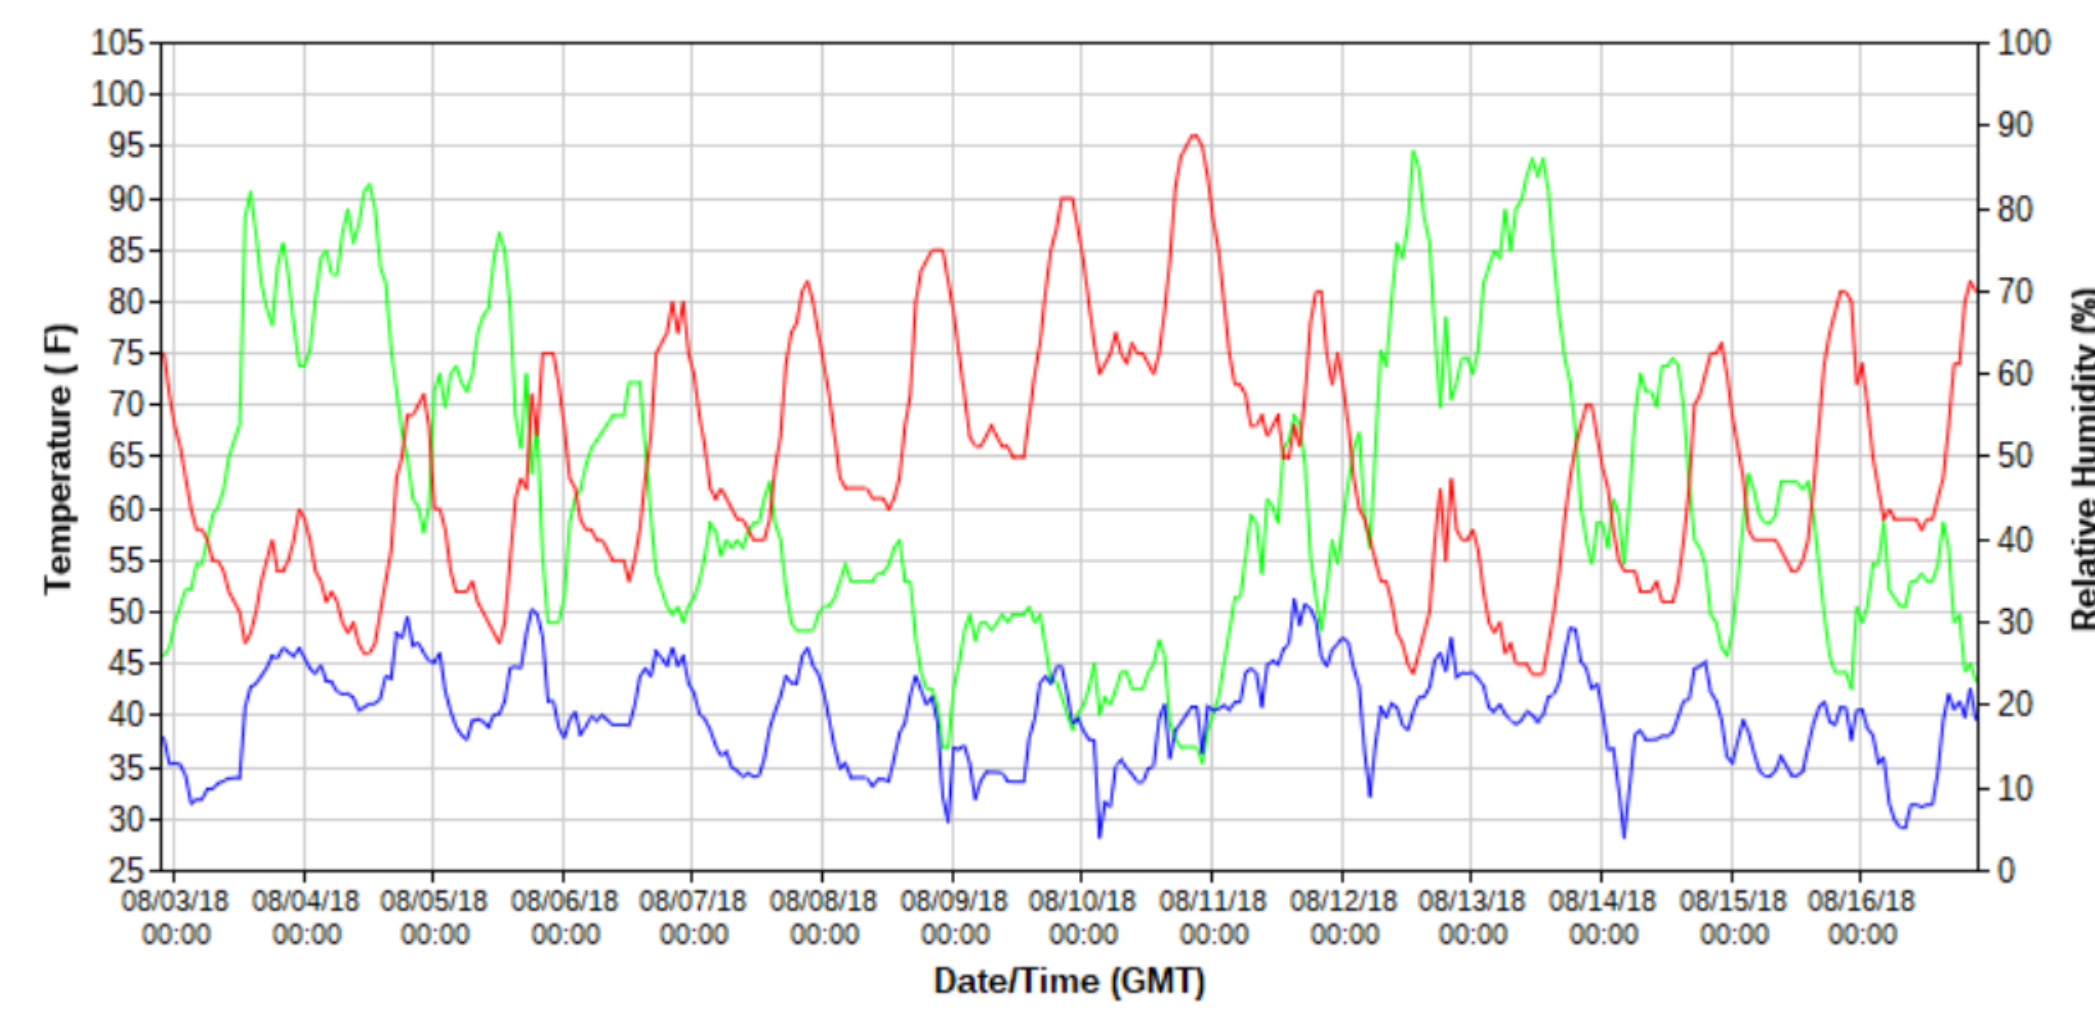

# Weather Data

IPNF NORTH ZONE QD#1 (TT346)

# Surprise Creek Fire ID-IPF-000357 Progression Map August 16, 2018

Current Size:  
1,936 Acres

GKD 8/17/2018 15:43 hr

Burn Period	Surprise Creek Acres	
	Growth	Total
Aug 10	865	865
Aug 11-12	607	1,472
Aug 13	100	1,571
Aug 14-15	362	1,934