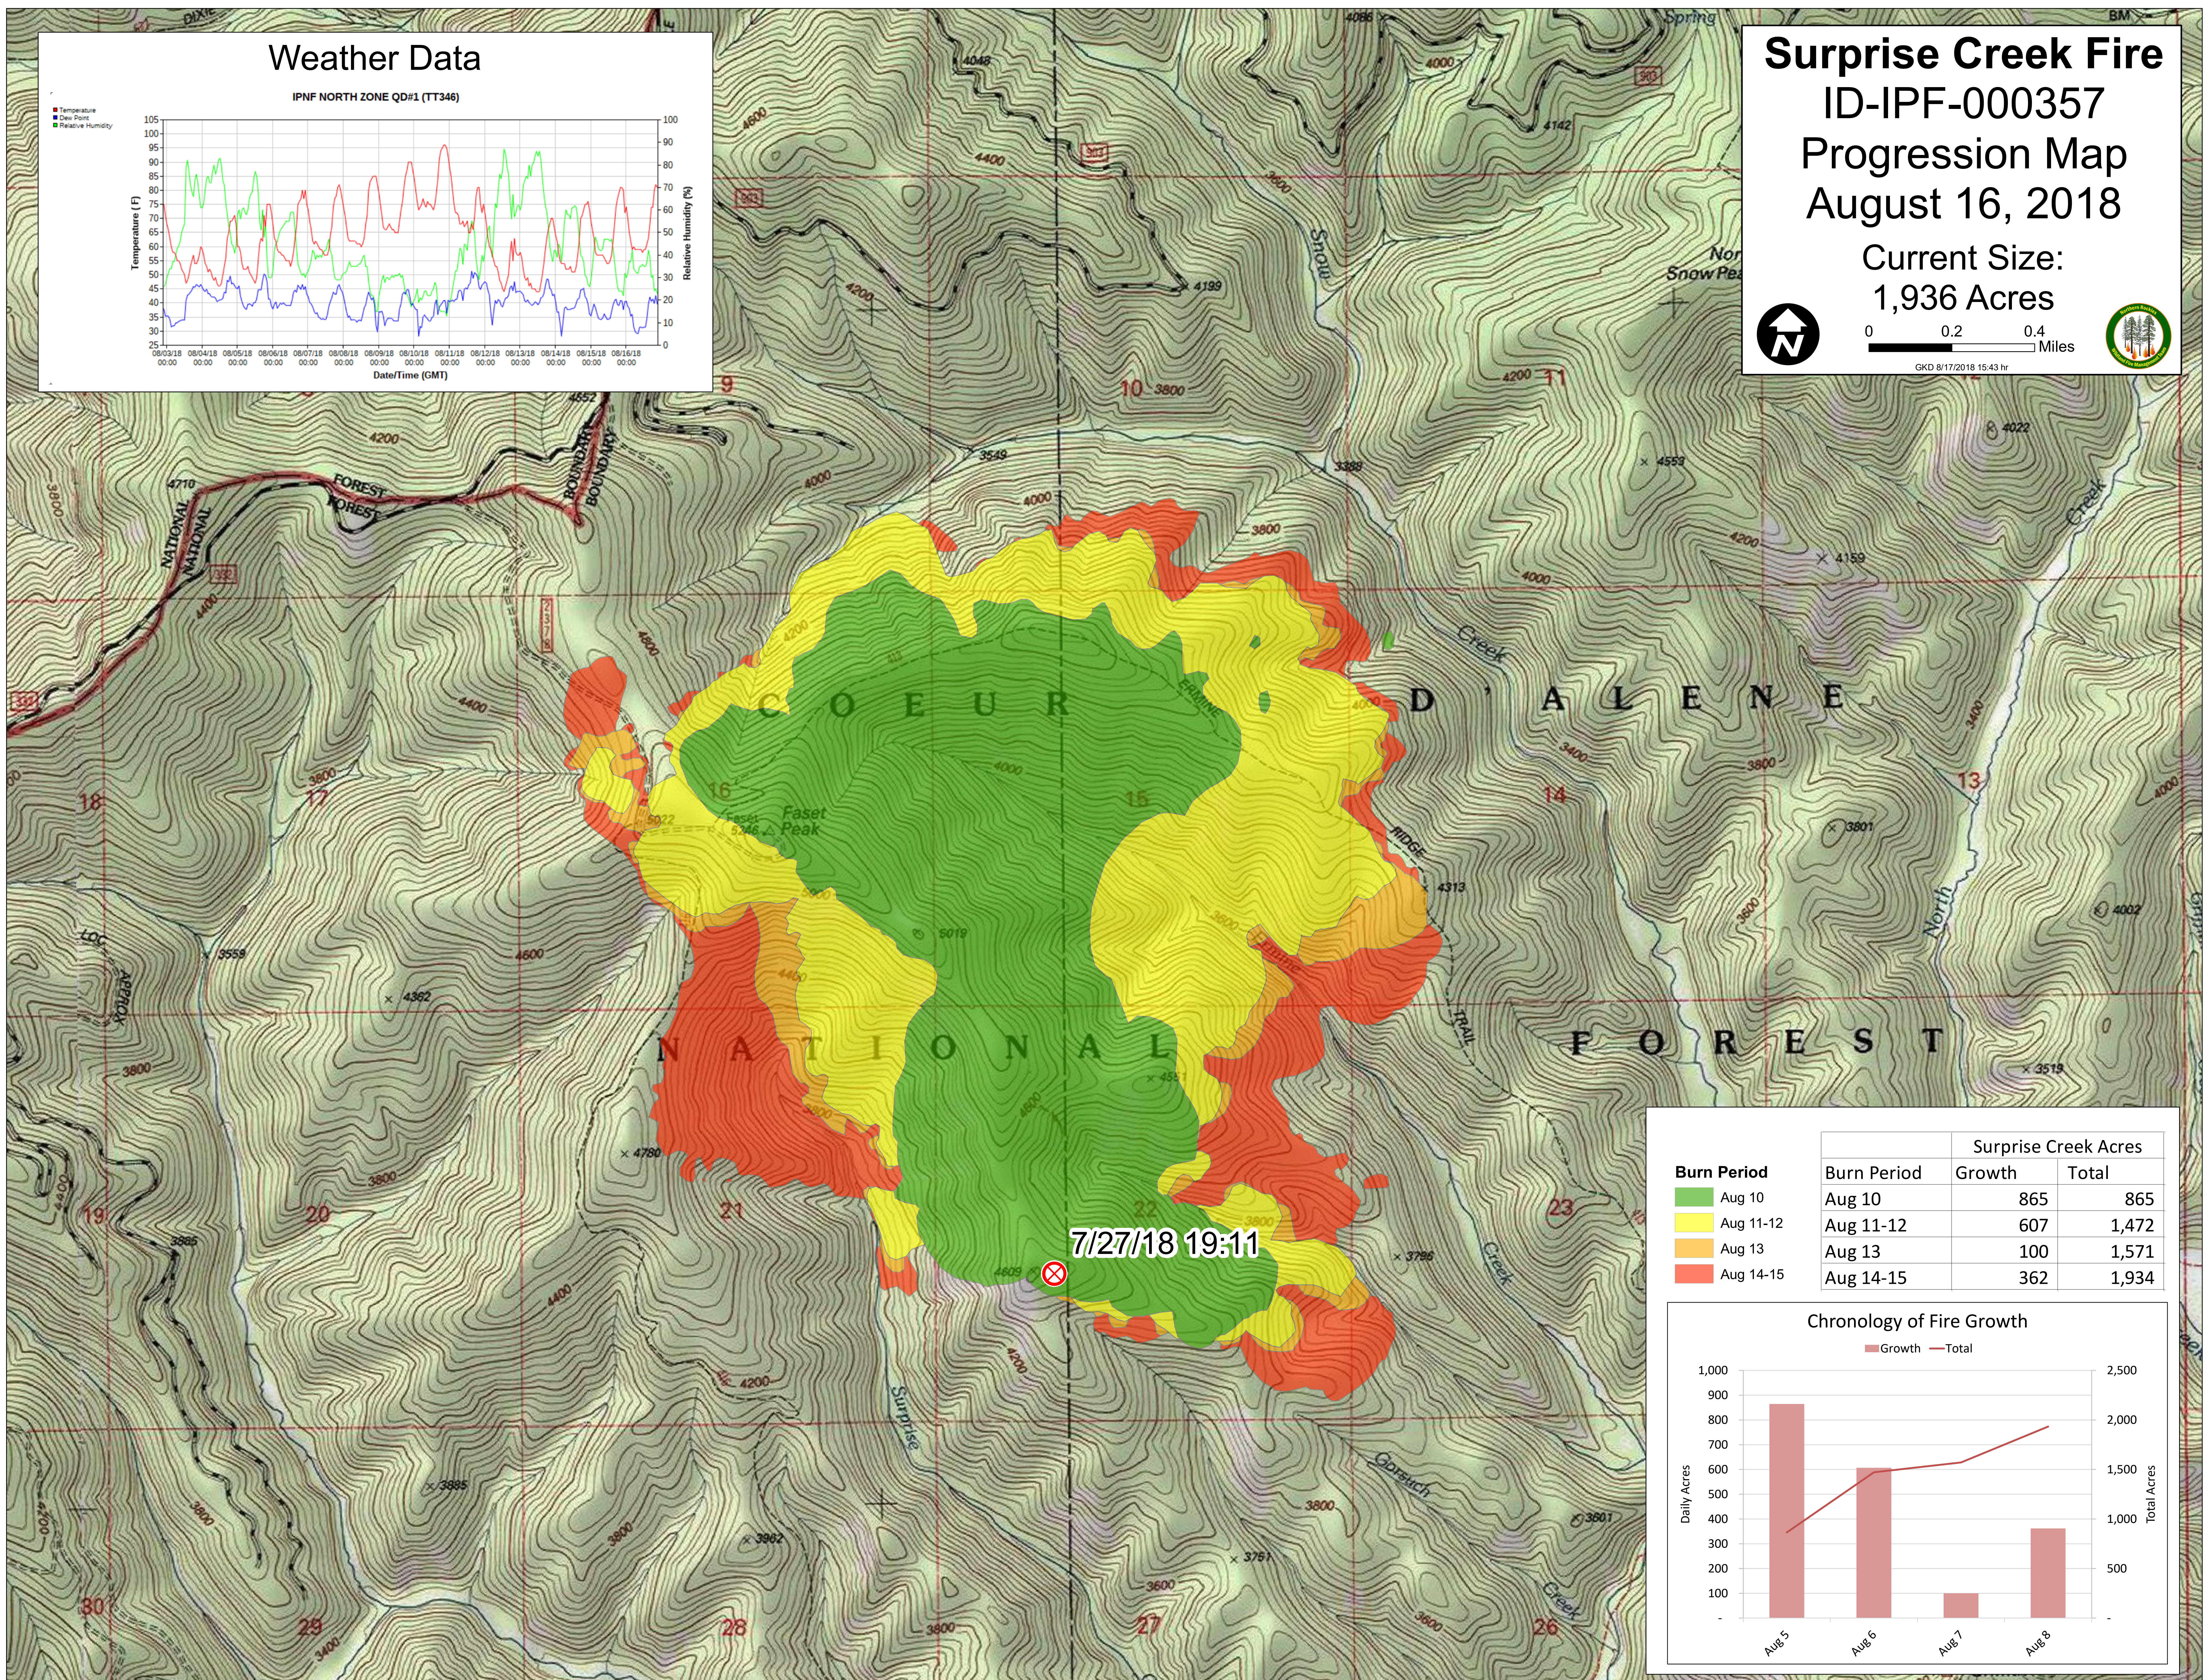

# Weather Data

IPNF NORTH ZONE QD#1 (TT346)

# Surprise Creek Fire ID-IPF-000357 Progression Map August 16, 2018

Current Size:  
1,936 Acres

GKD 8/17/2018 15:43 hr

Burn Period	Surprise Creek Acres	
	Growth	Total
Aug 10	865	865
Aug 11-12	607	1,472
Aug 13	100	1,571
Aug 14-15	362	1,934