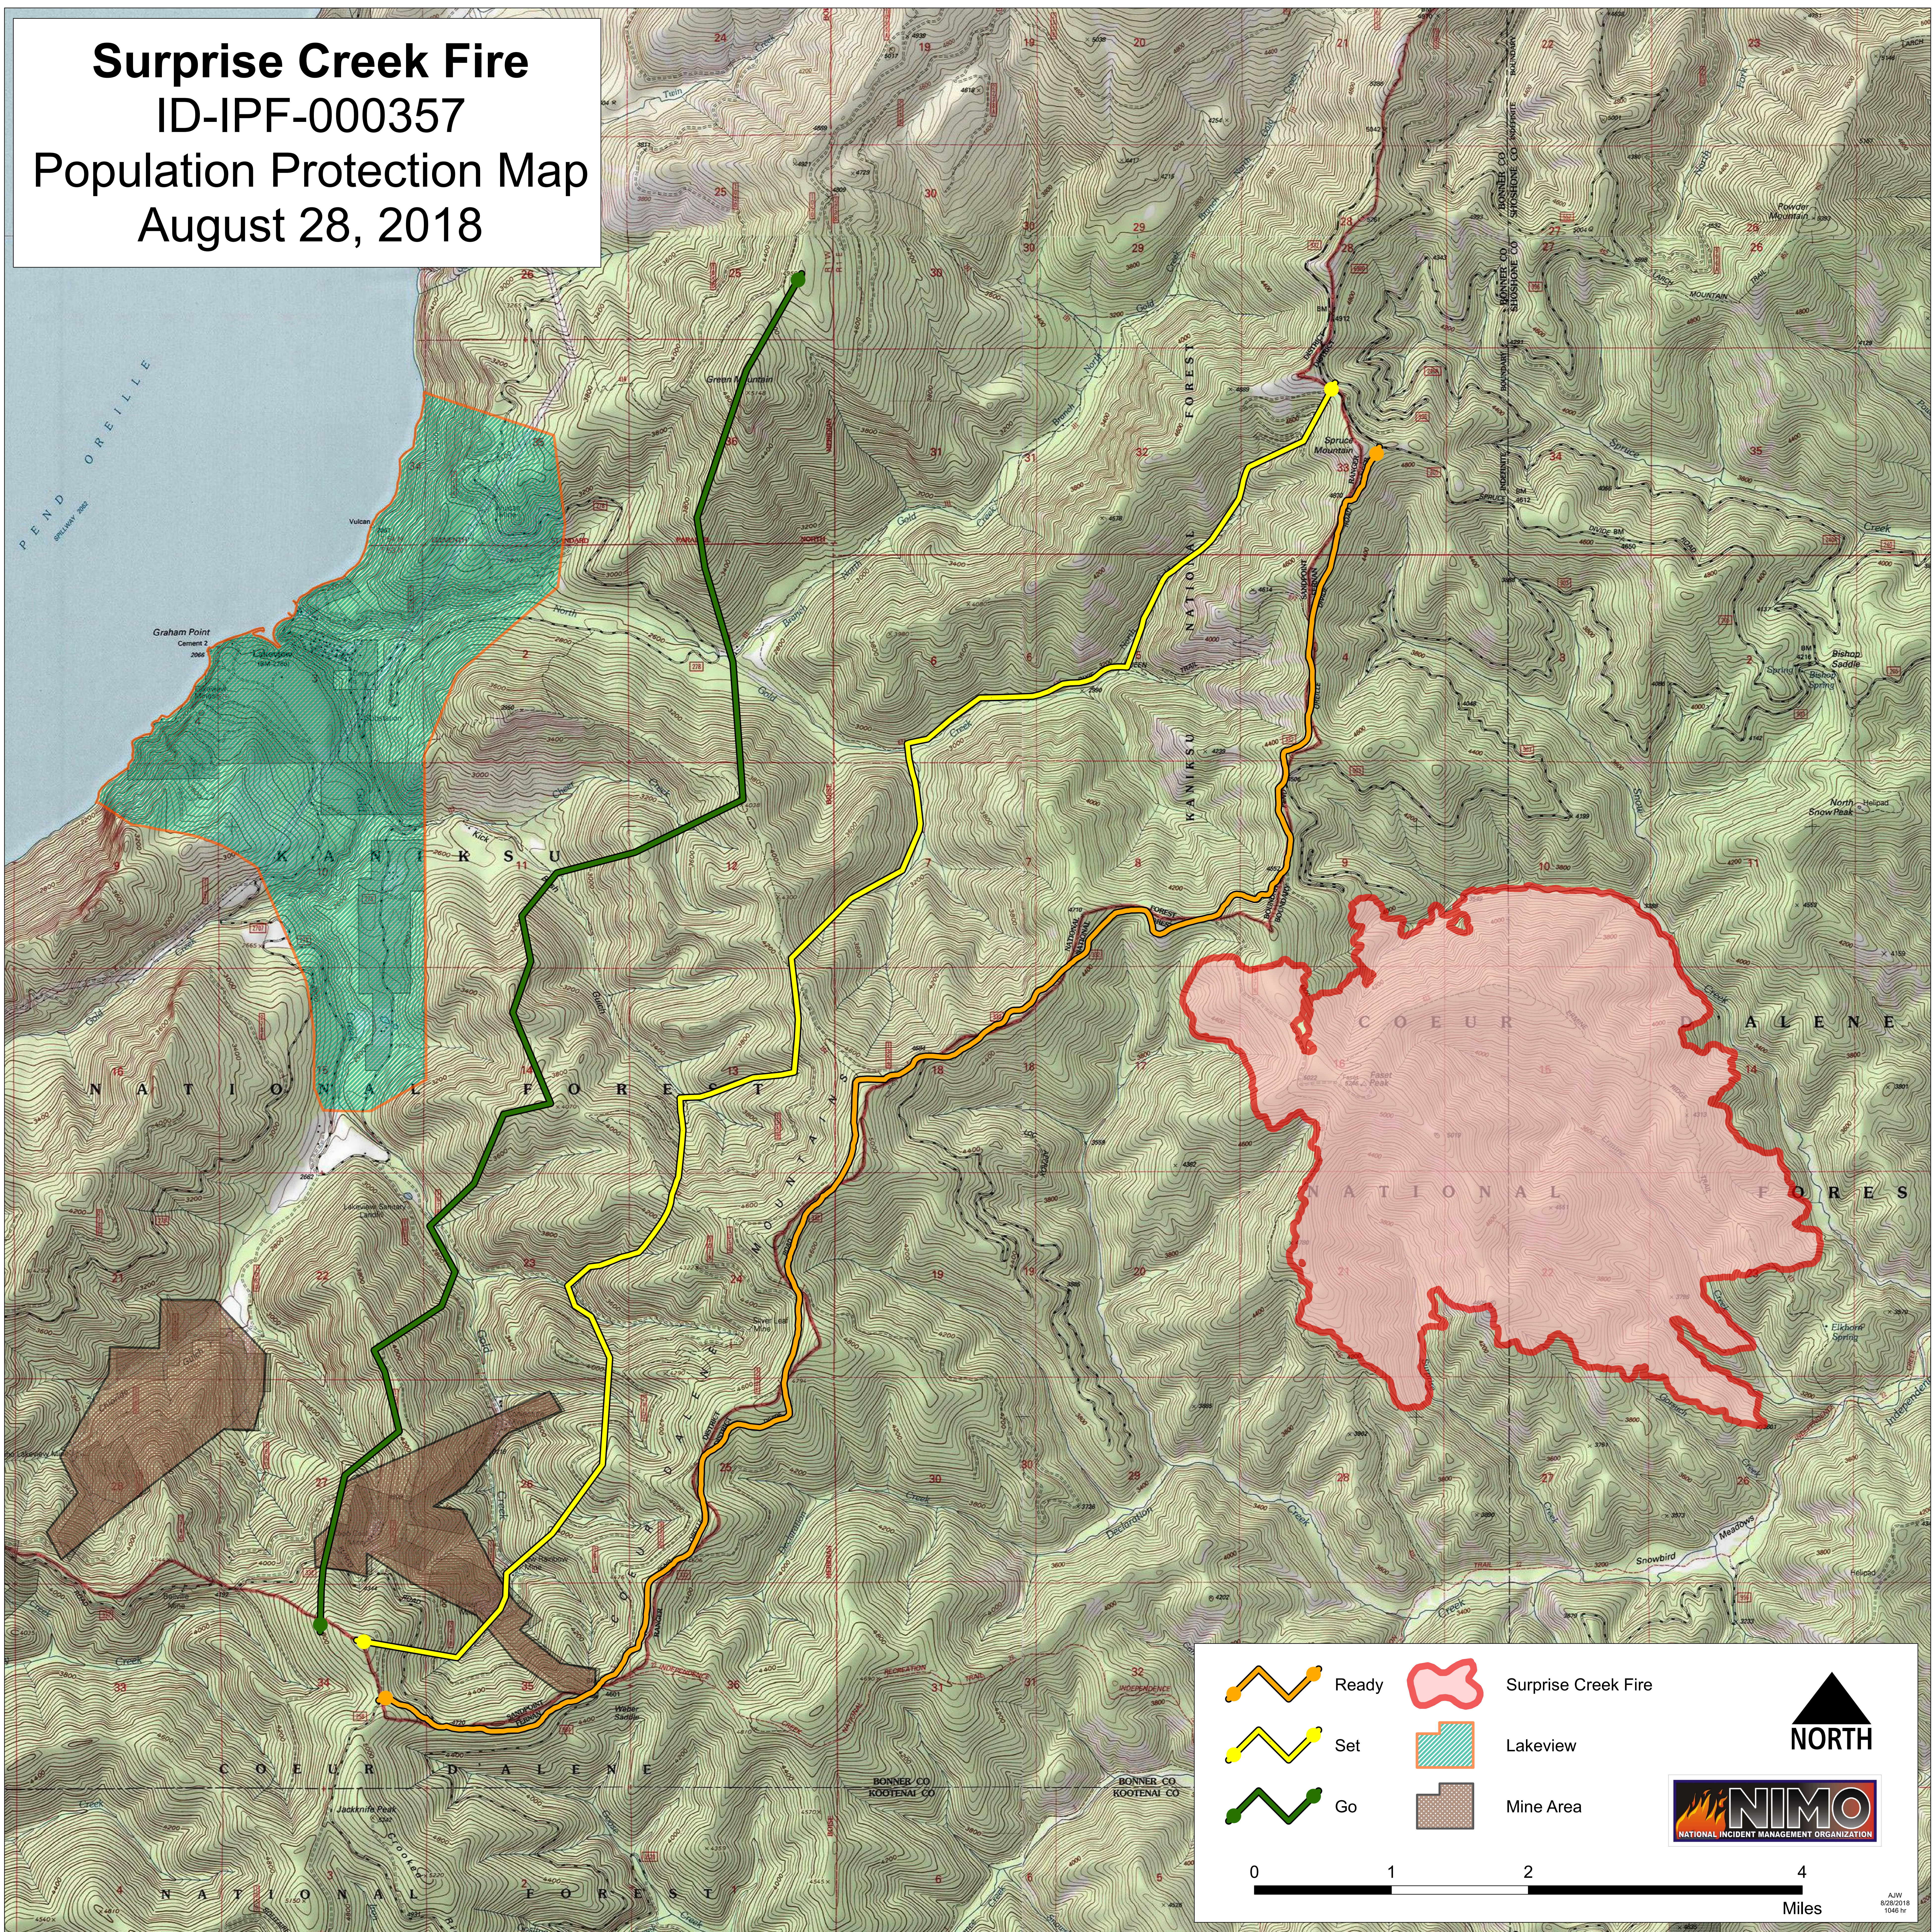

Surprise Creek Fire ID-IPF-000357 Population Protection Map August 28, 2018

- Ready
- Set
- Go

- Surprise Creek Fire
- Lakeview
- Mine Area