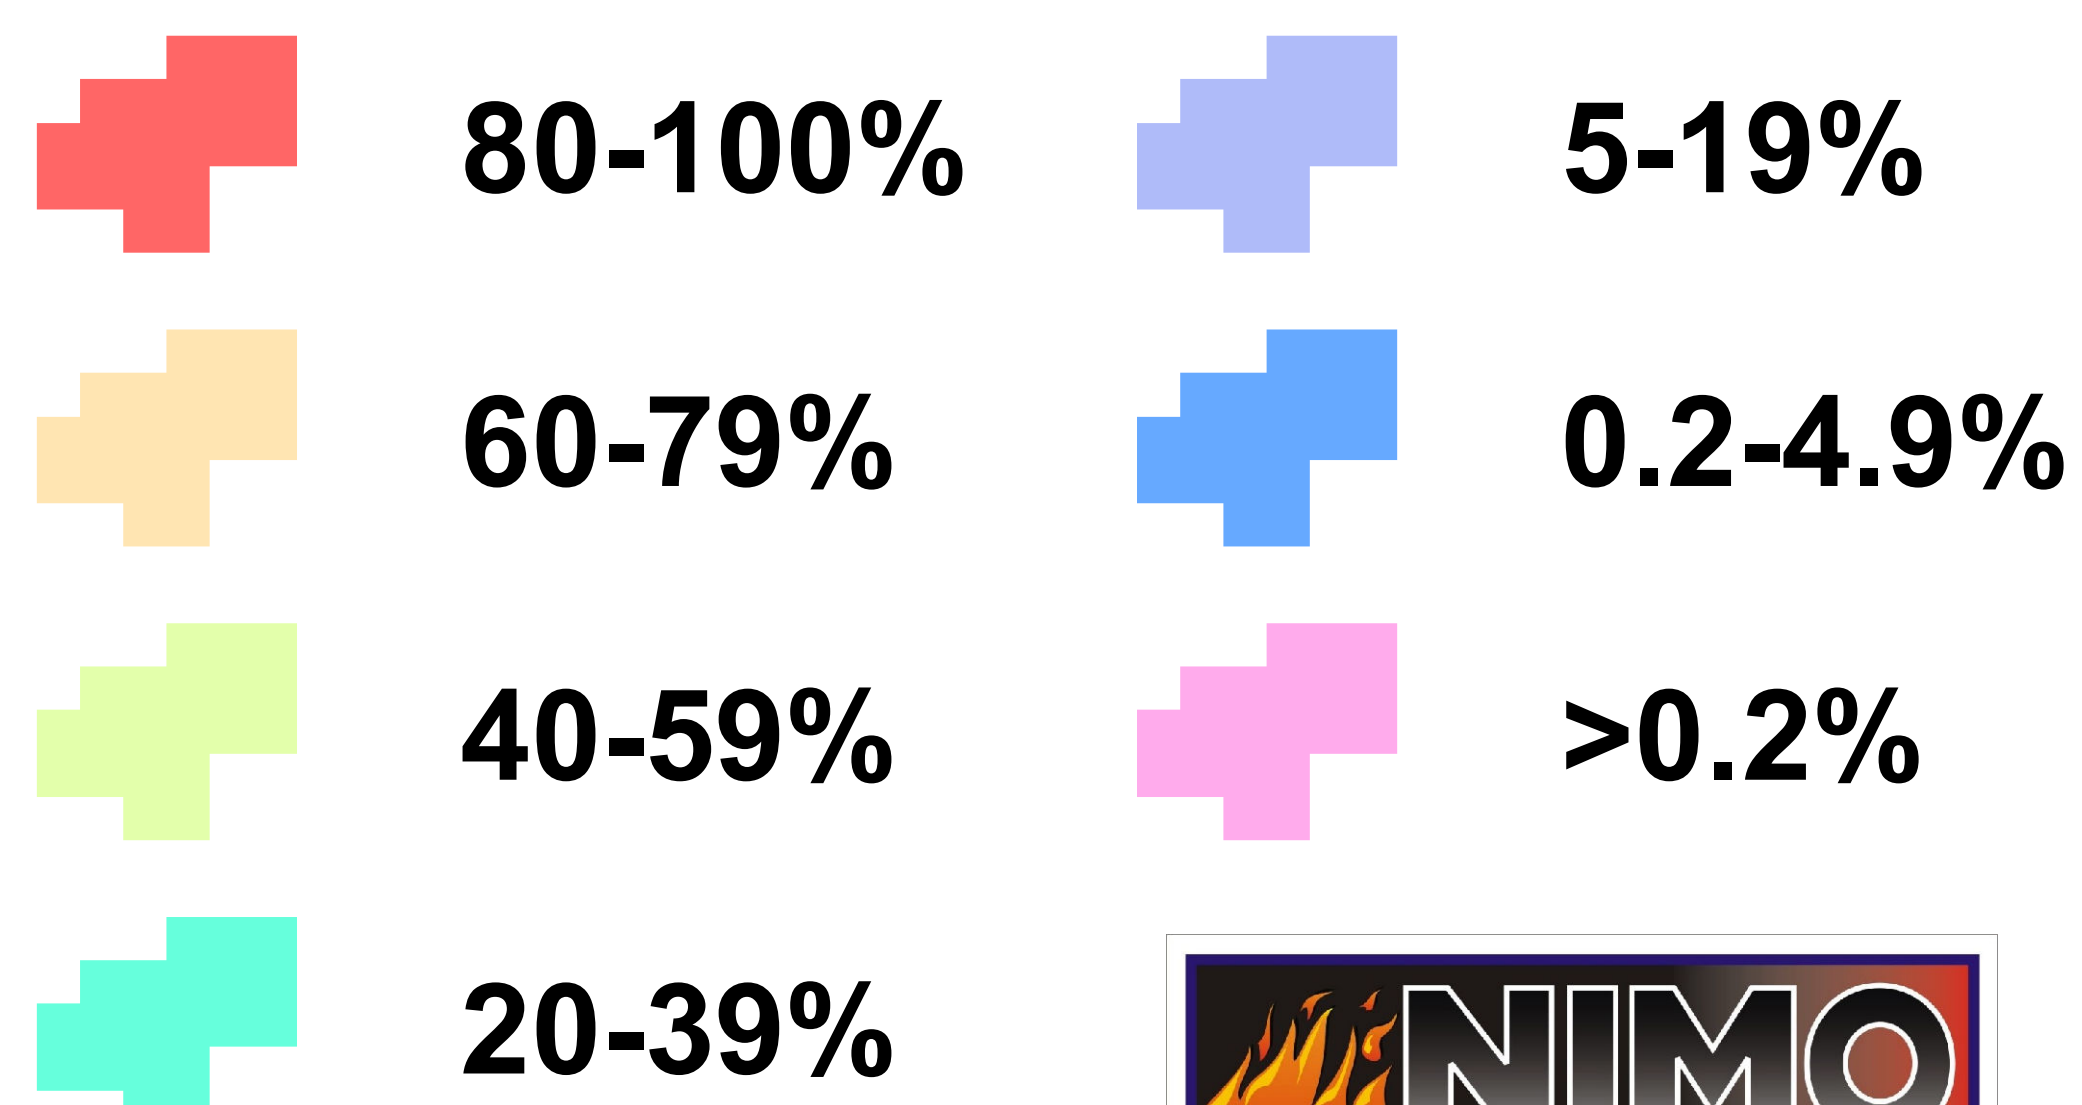

Fire Spread Probability

Surprise Creek Fire
 ID-IPF-000357
 FSPRO Map
 September 3, 2018