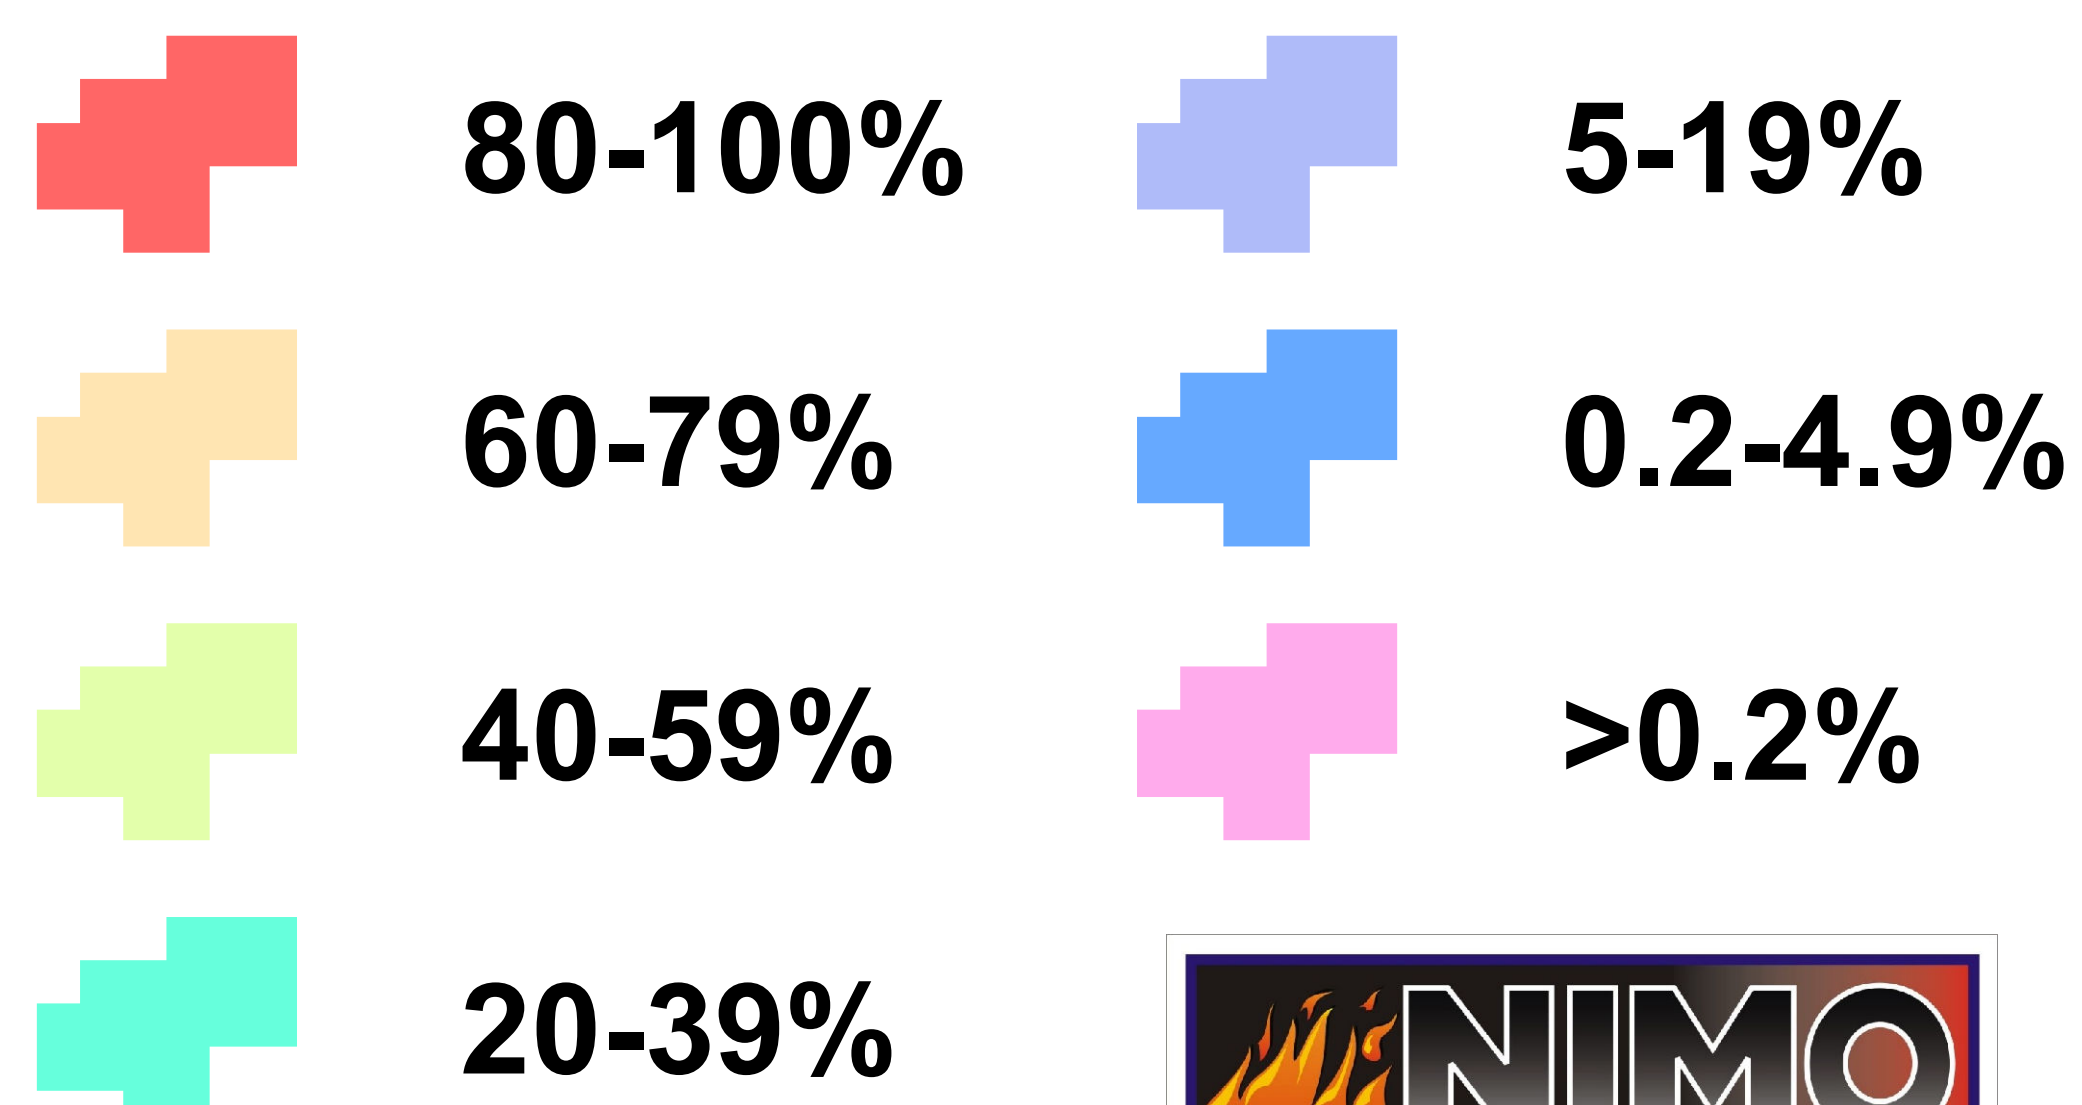

**Fire Spread Probability**

**Surprise Creek Fire**  
 ID-IPF-000357  
 FSPRO Map  
 September 3, 2018