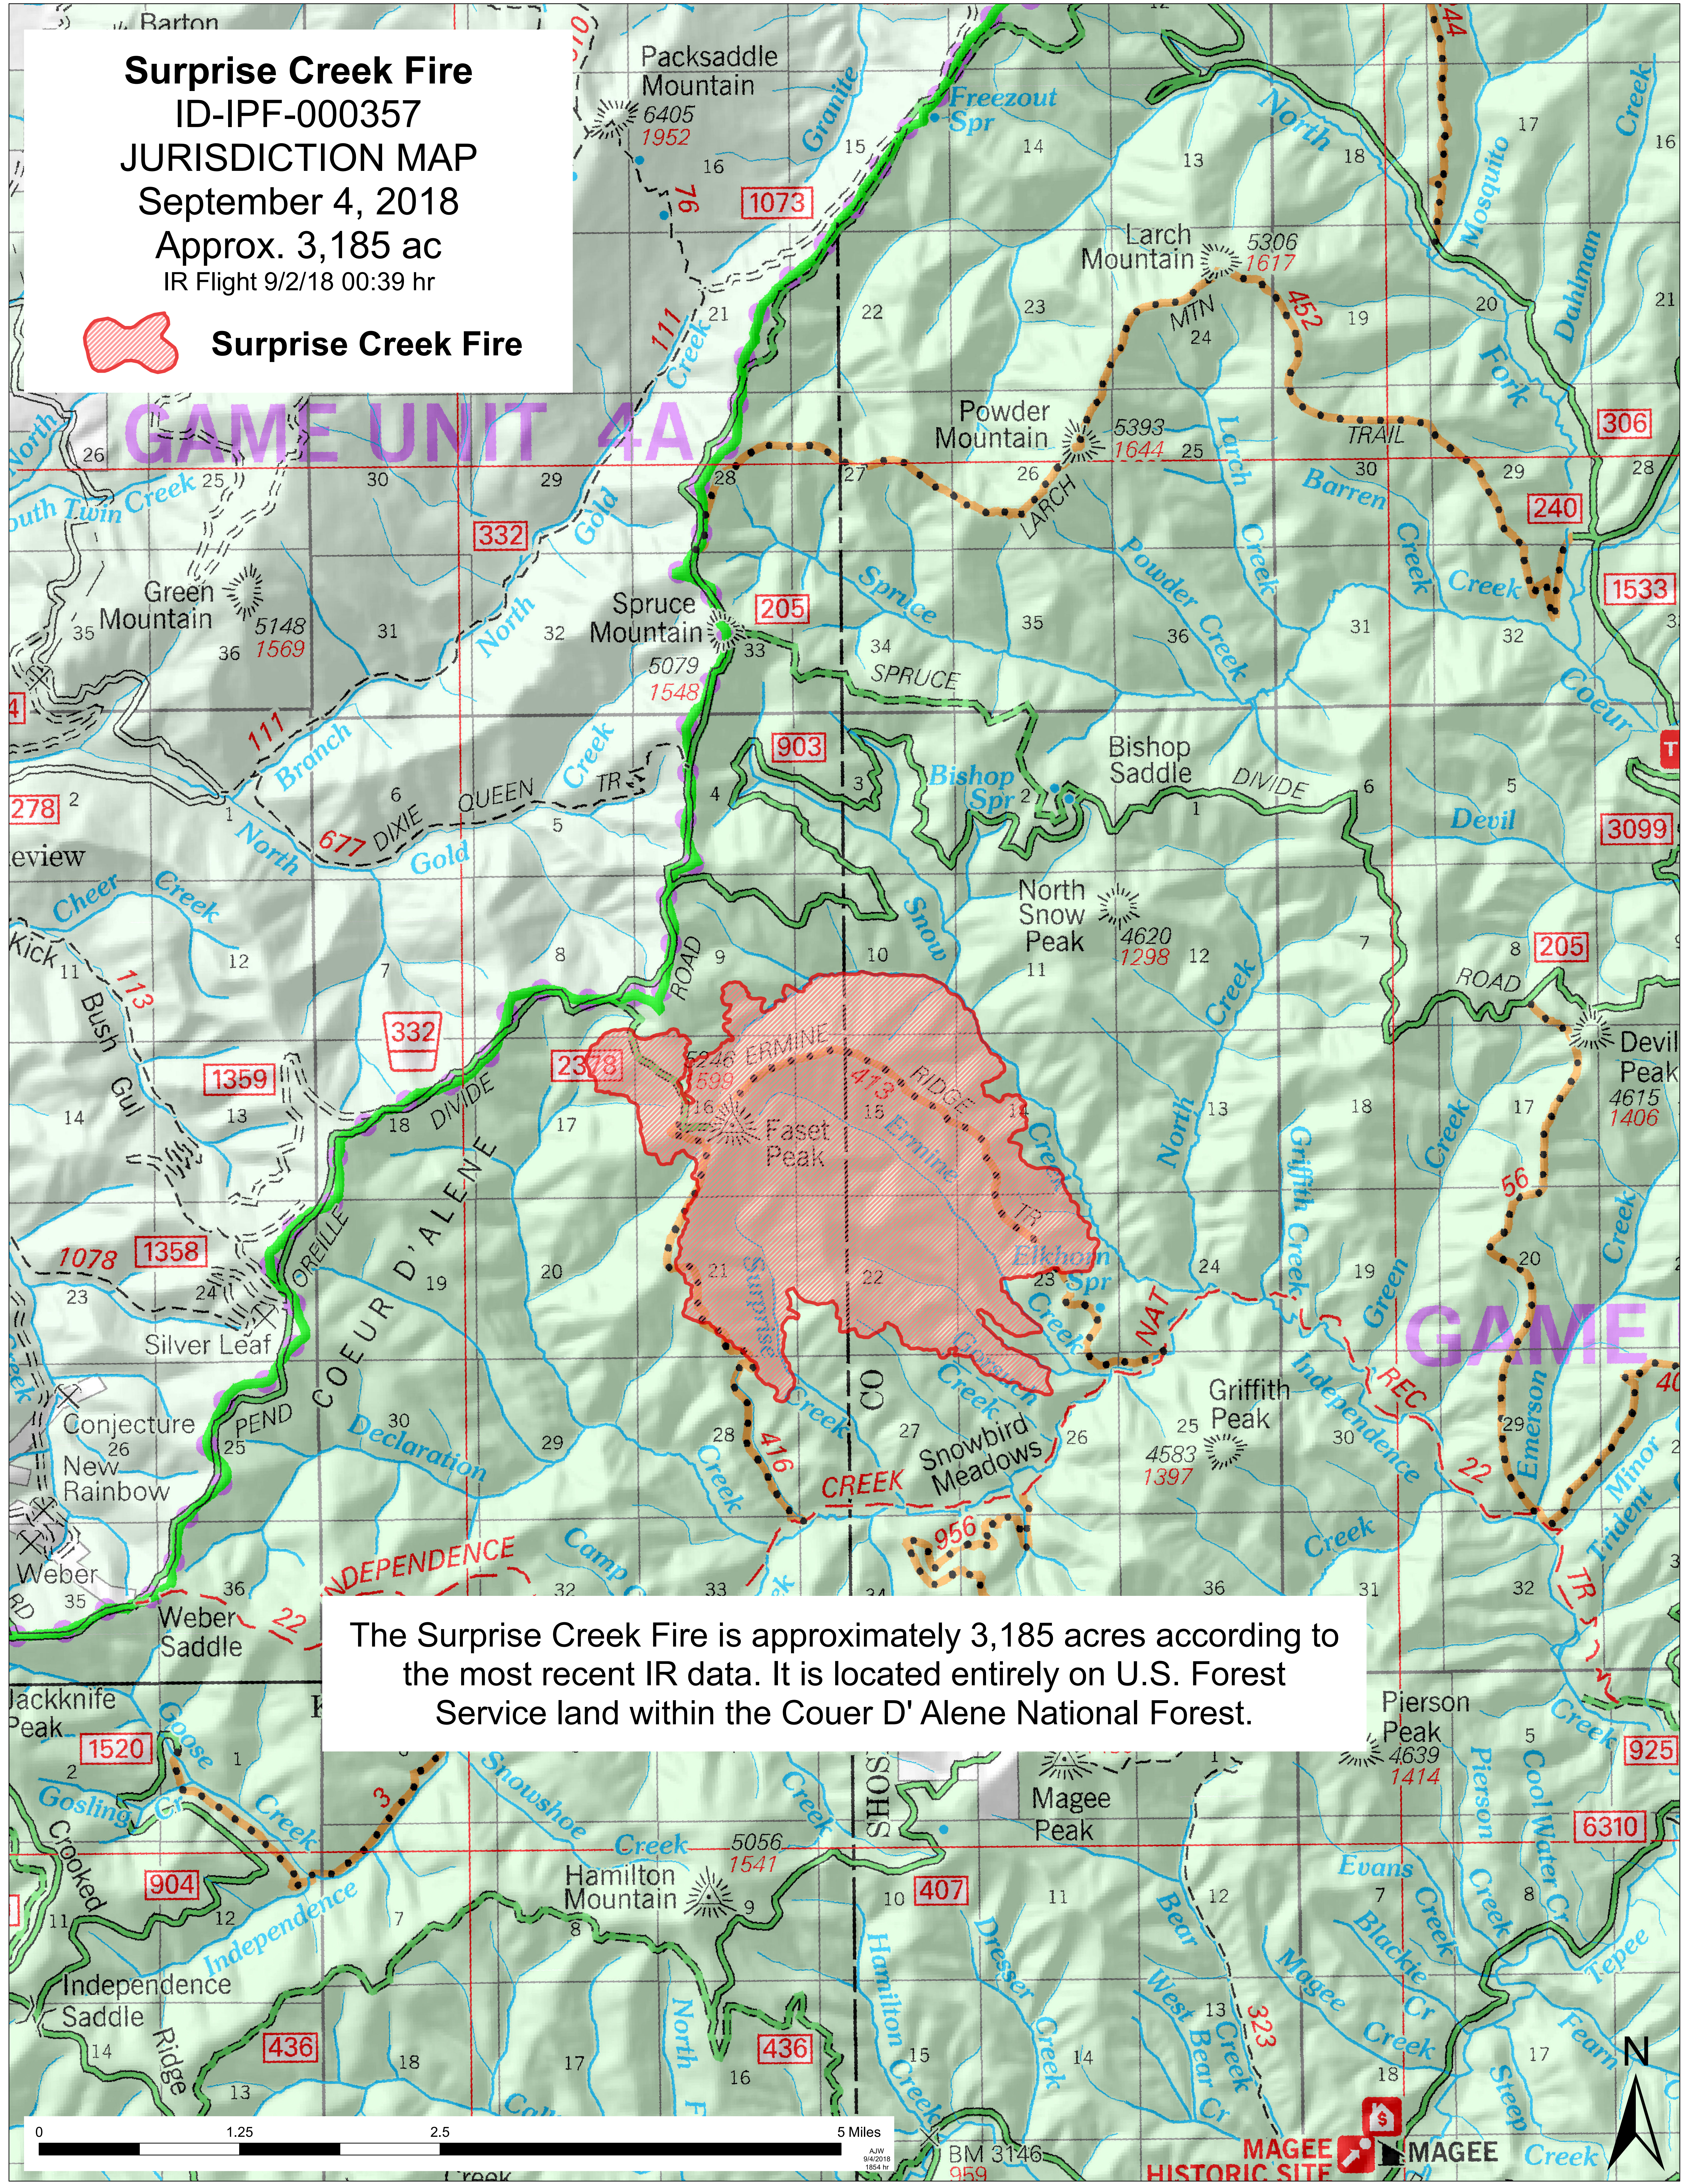

Surprise Creek Fire
 ID-IPF-000357
 JURISDICTION MAP
 September 4, 2018
 Approx. 3,185 ac
 IR Flight 9/2/18 00:39 hr

 **Surprise Creek Fire**

The Surprise Creek Fire is approximately 3,185 acres according to the most recent IR data. It is located entirely on U.S. Forest Service land within the Couer D' Alene National Forest.