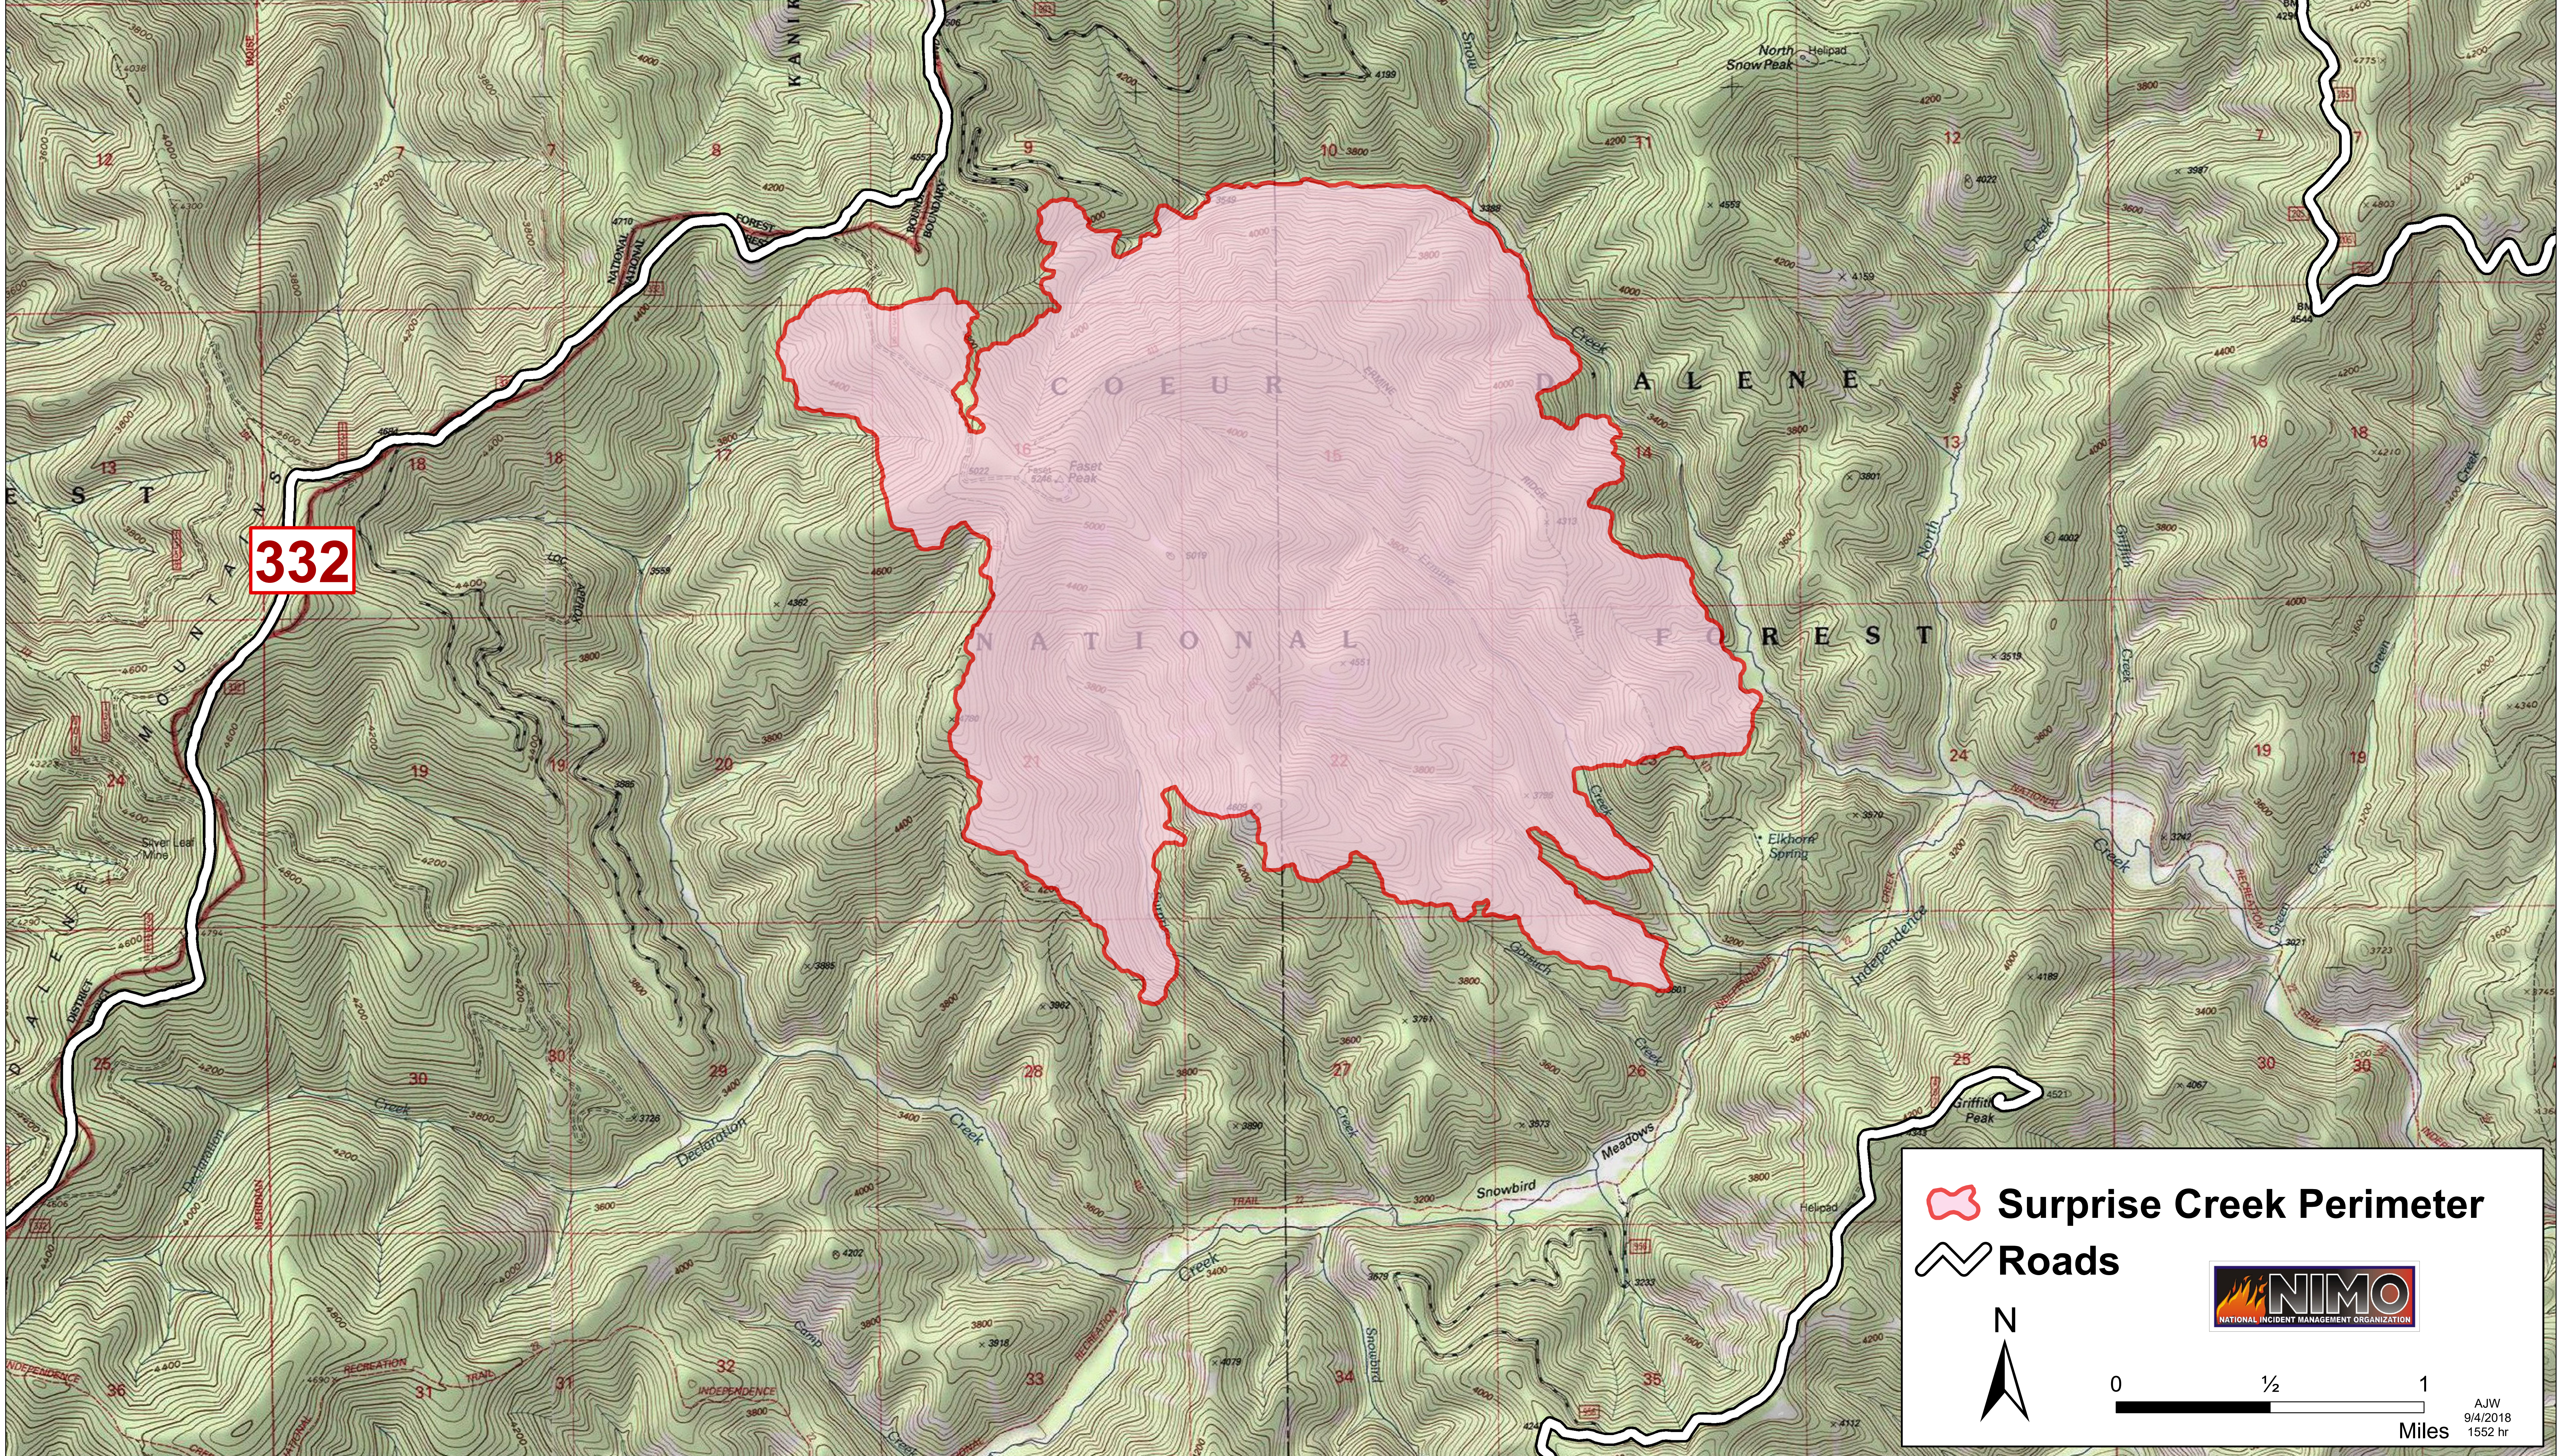

Surprise Creek Fire
ID-IPF-000357
FIRE PERIMETER MAP
September 4, 2018
Approx 3,185 ac
IR Flight 9/2/18 00:39 hr

205

332

 **Surprise Creek Perimeter**

 **Roads**

 **N**

 0 1/2 1 Miles

 **NIMO**
NATIONAL INCIDENT MANAGEMENT ORGANIZATION

AJW
9/4/2018
1552 hr