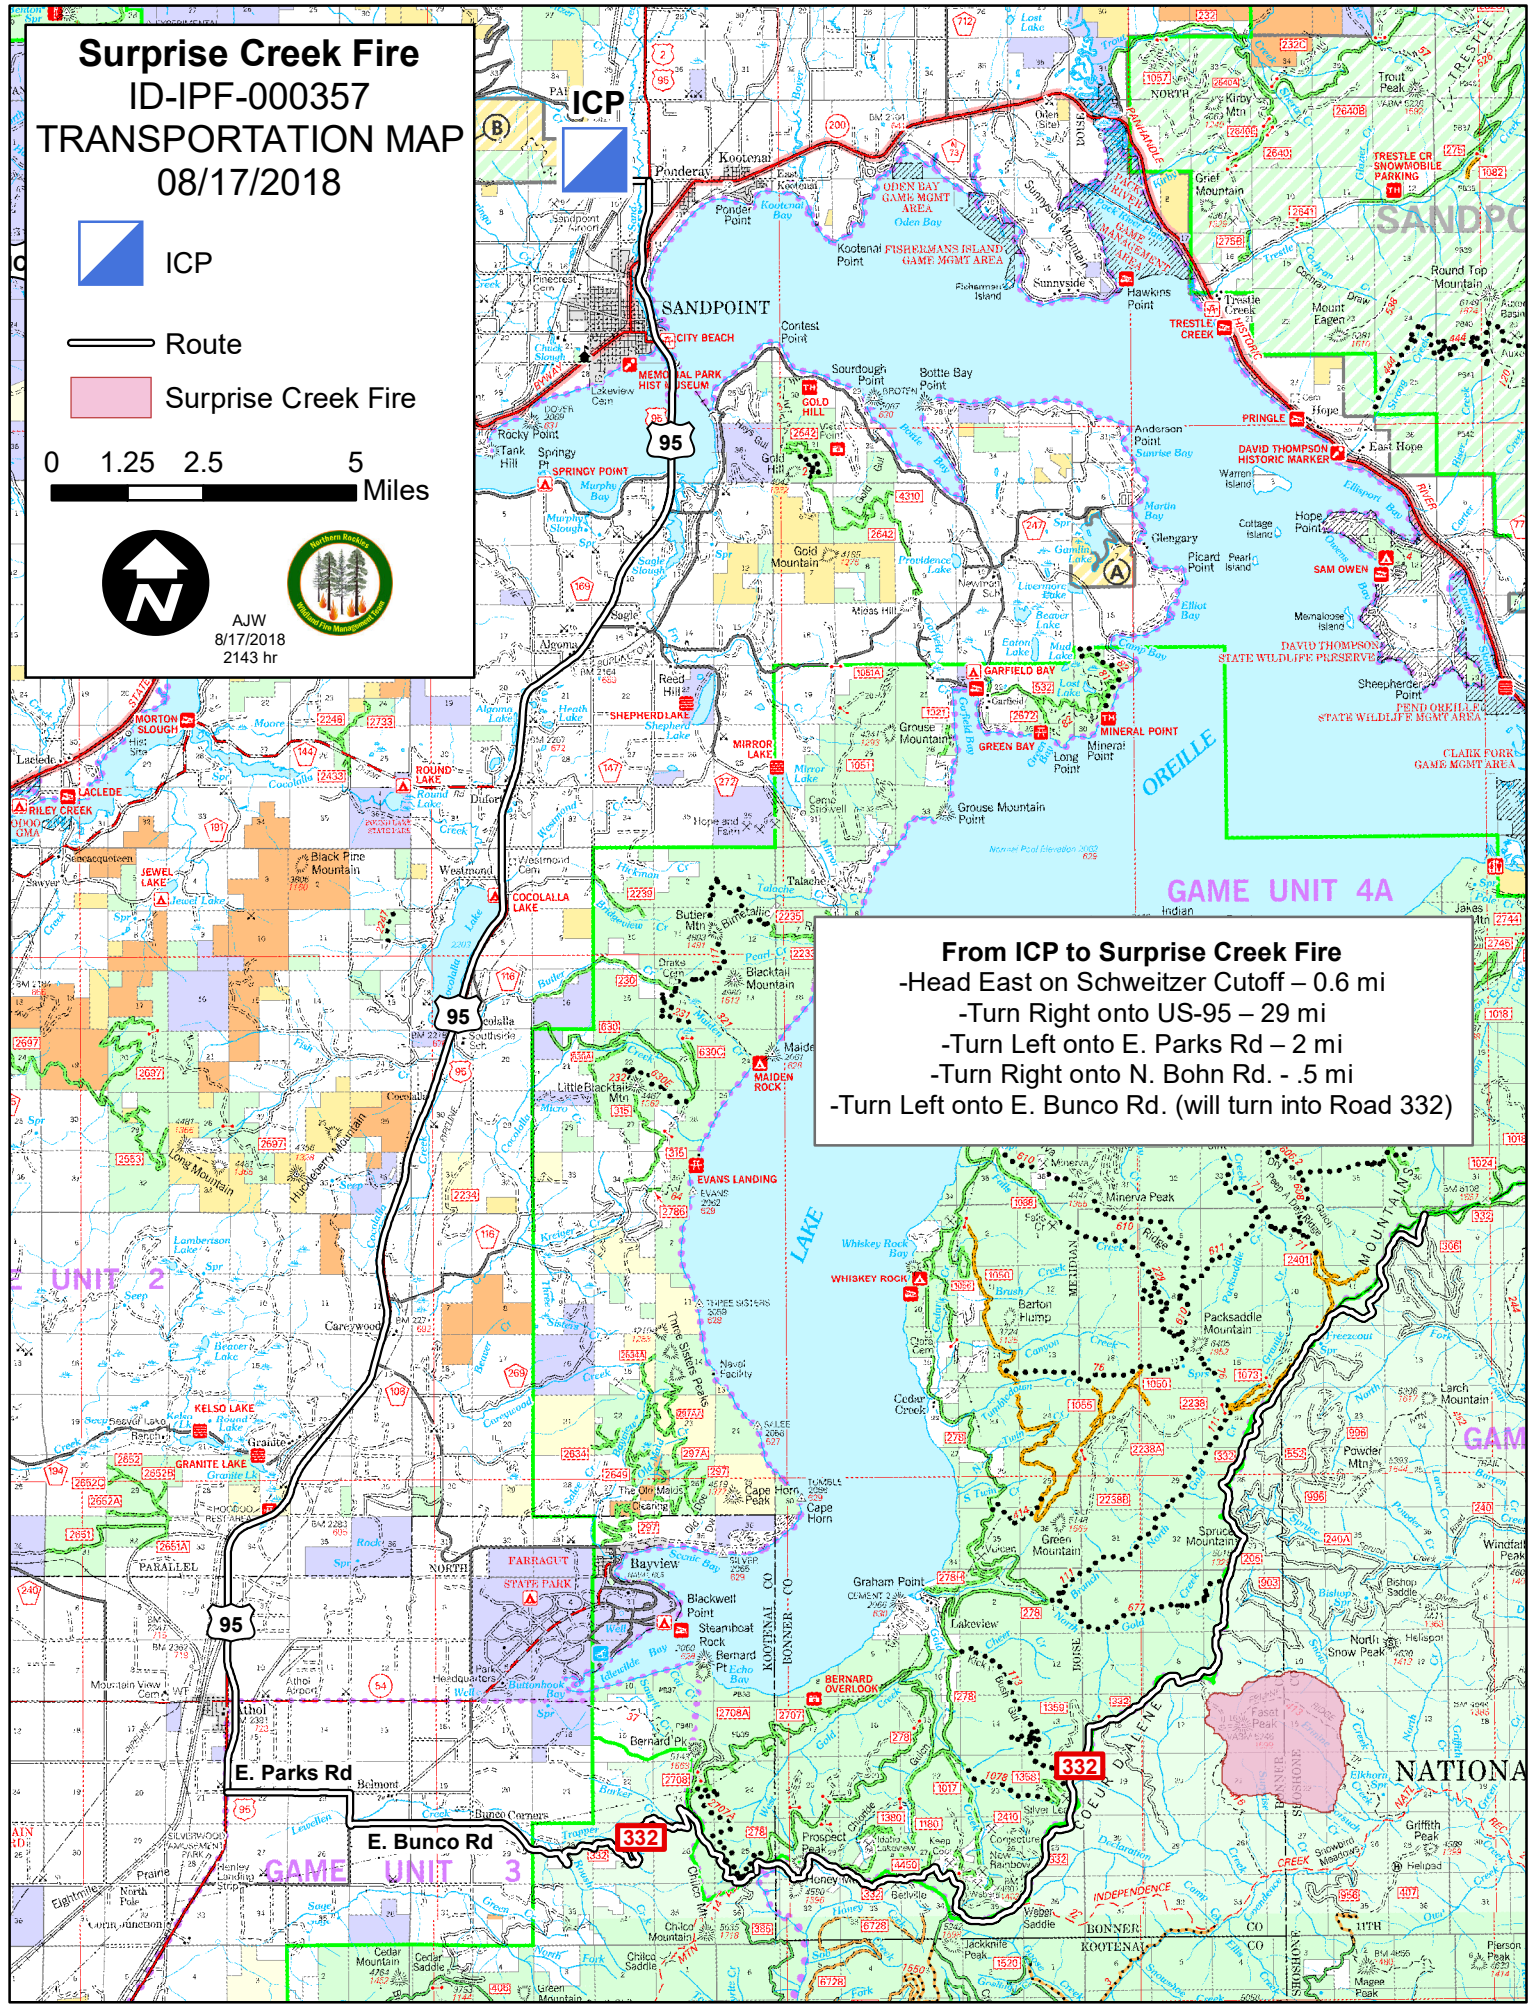

Surprise Creek Fire ID-IPF-000357 TRANSPORTATION MAP 08/17/2018

ICP

Route

Surprise Creek Fire

AJW
8/17/2018
2143 hr

From ICP to Surprise Creek Fire
-Head East on Schweitzer Cutoff – 0.6 mi
-Turn Right onto US-95 – 29 mi
-Turn Left onto E. Parks Rd – 2 mi
-Turn Right onto N. Bohn Rd. - .5 mi
-Turn Left onto E. Bunco Rd. (will turn into Road 332)