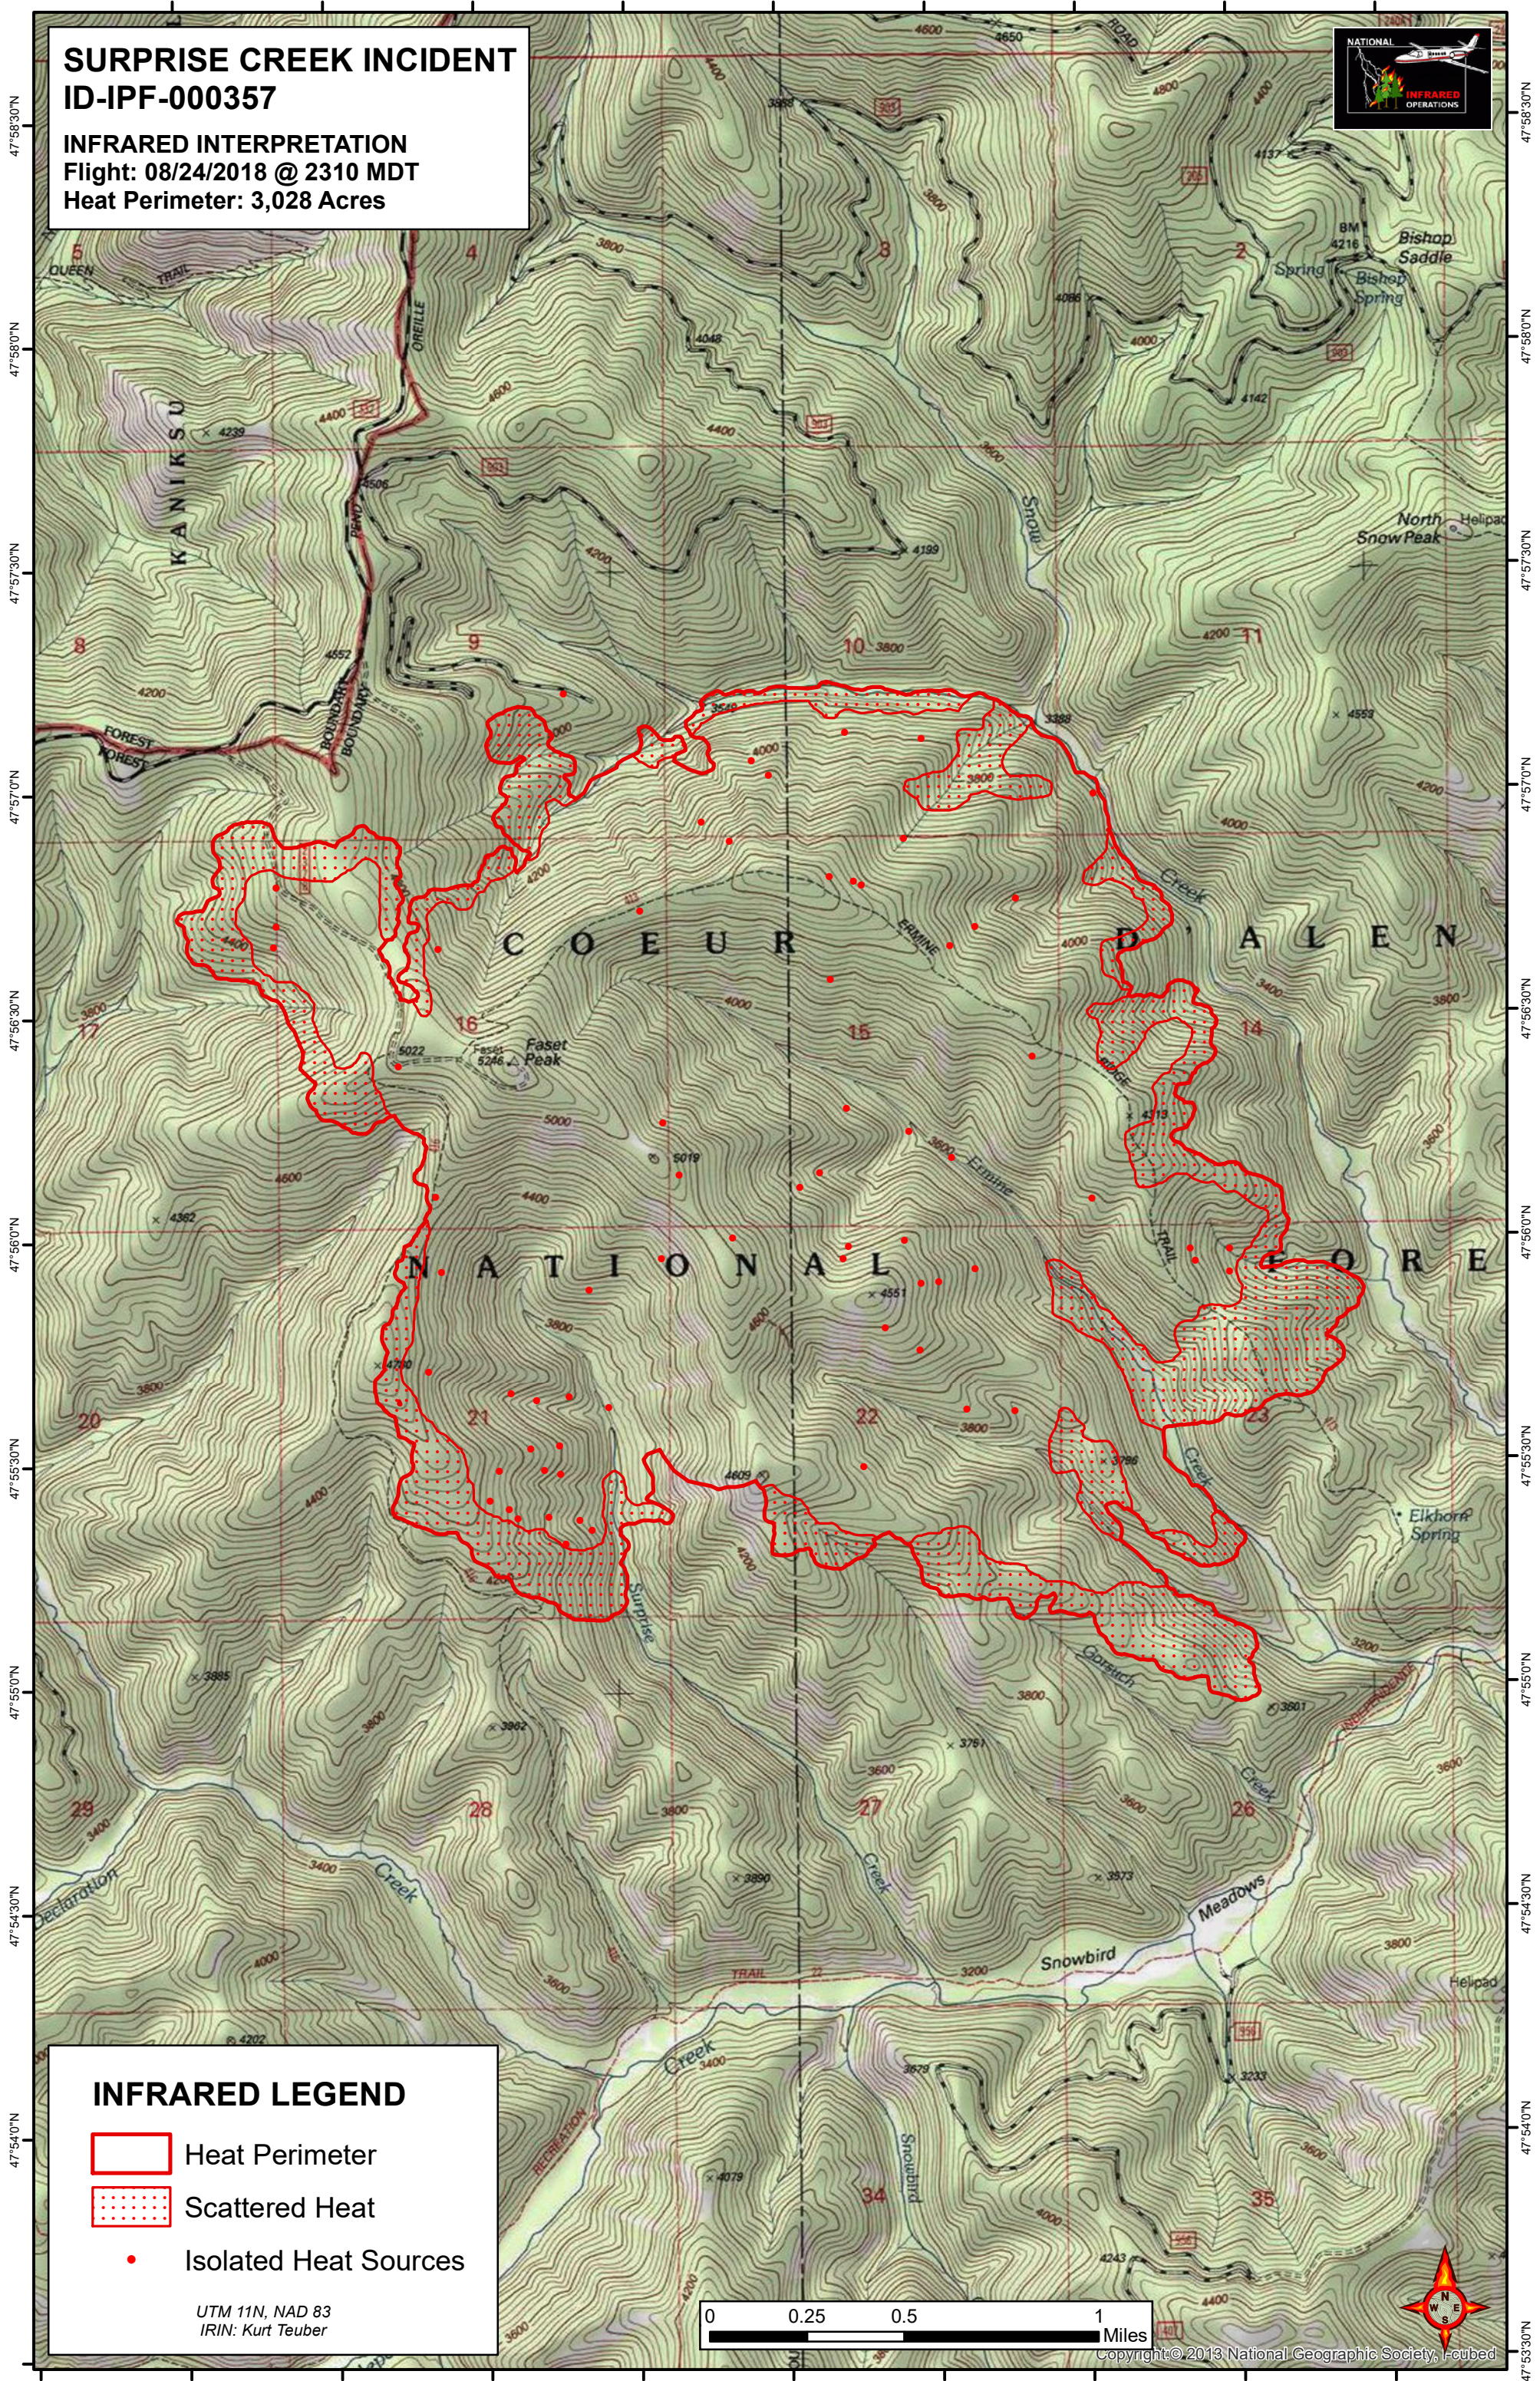

116°21'30"W 116°21'0"W 116°20'30"W 116°20'0"W 116°19'30"W 116°19'0"W 116°18'30"W 116°18'0"W 116°17'30"W

SURPRISE CREEK INCIDENT
ID-IPF-000357
INFRARED INTERPRETATION
Flight: 08/24/2018 @ 2310 MDT
Heat Perimeter: 3,028 Acres

INFRARED LEGEND

- Heat Perimeter
- Scattered Heat
- Isolated Heat Sources

UTM 11N, NAD 83
IRIN: Kurt Teuber

116°22'0"W 116°21'30"W 116°21'0"W 116°20'30"W 116°20'0"W 116°19'30"W 116°19'0"W 116°18'30"W 116°18'0"W 116°17'30"W