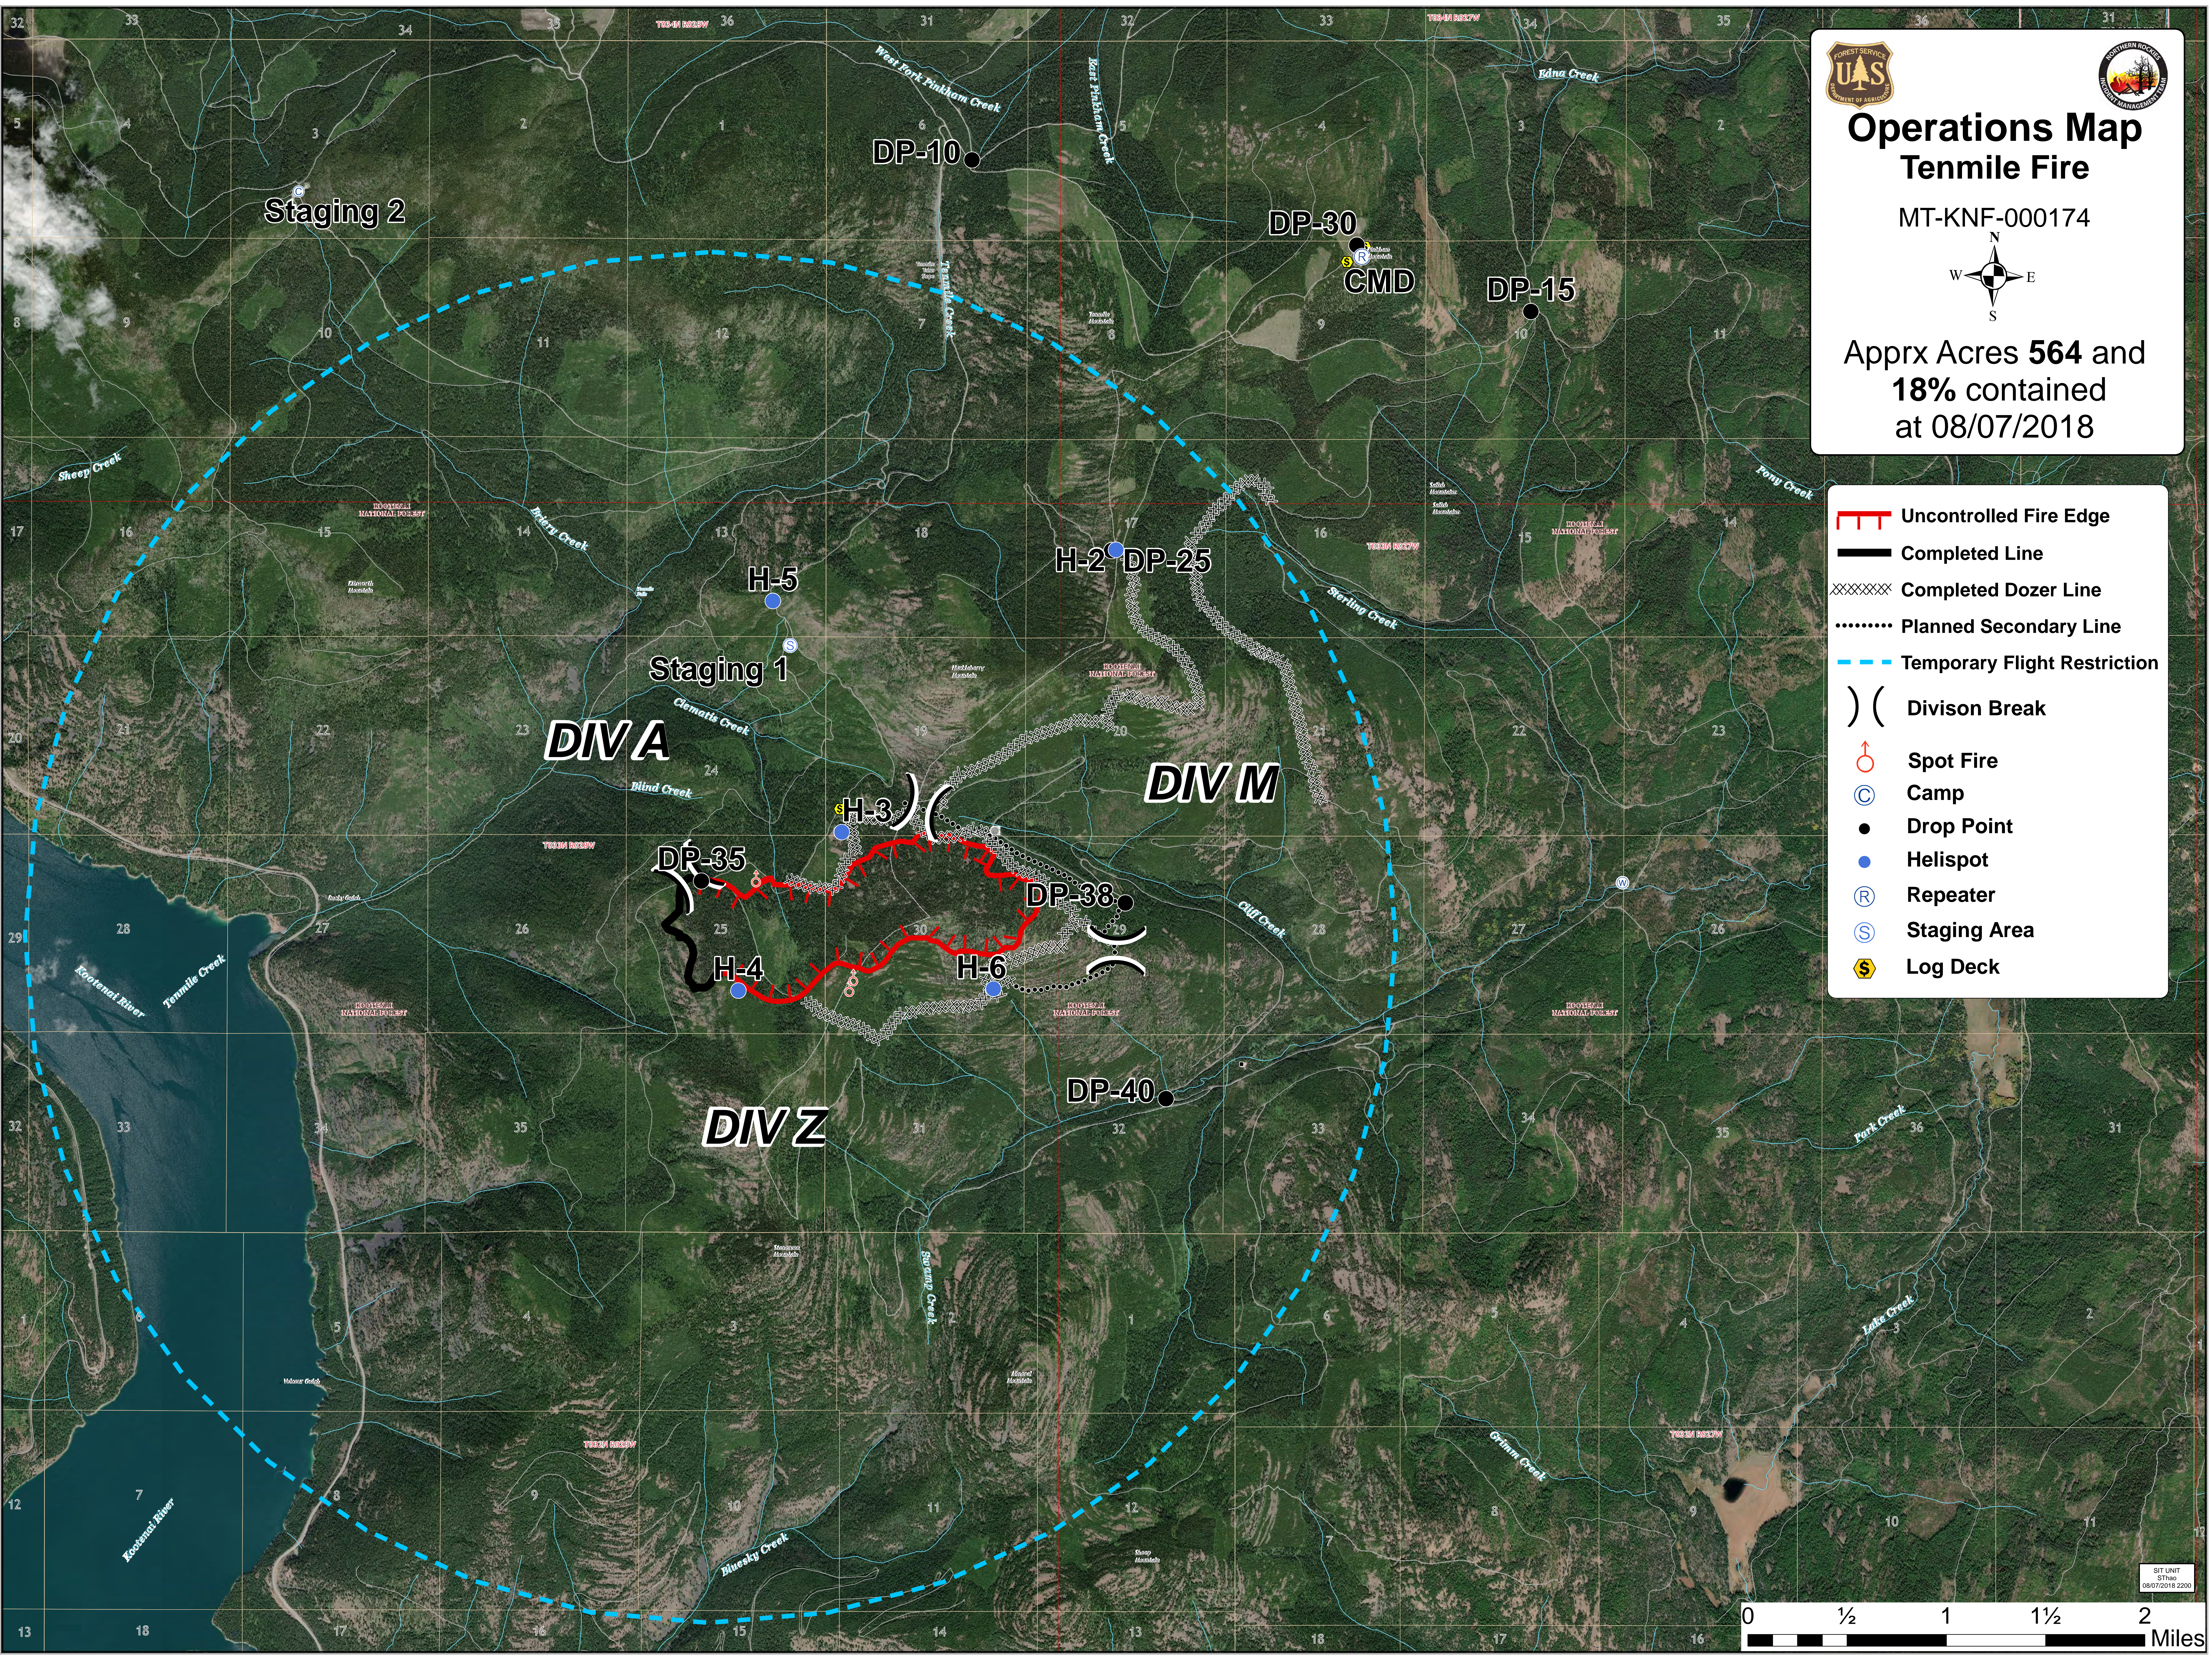

Operations Map Tenmile Fire

MT-KNF-000174

Apprx Acres **564** and
18% contained
at 08/07/2018

- Uncontrolled Fire Edge
- Completed Line
- Completed Dozer Line
- Planned Secondary Line
- Temporary Flight Restriction
- Divison Break
- Spot Fire
- Camp
- Drop Point
- Helispot
- Repeater
- Staging Area
- Log Deck

SIT UNIT
5th ed
08/07/2018 2:00