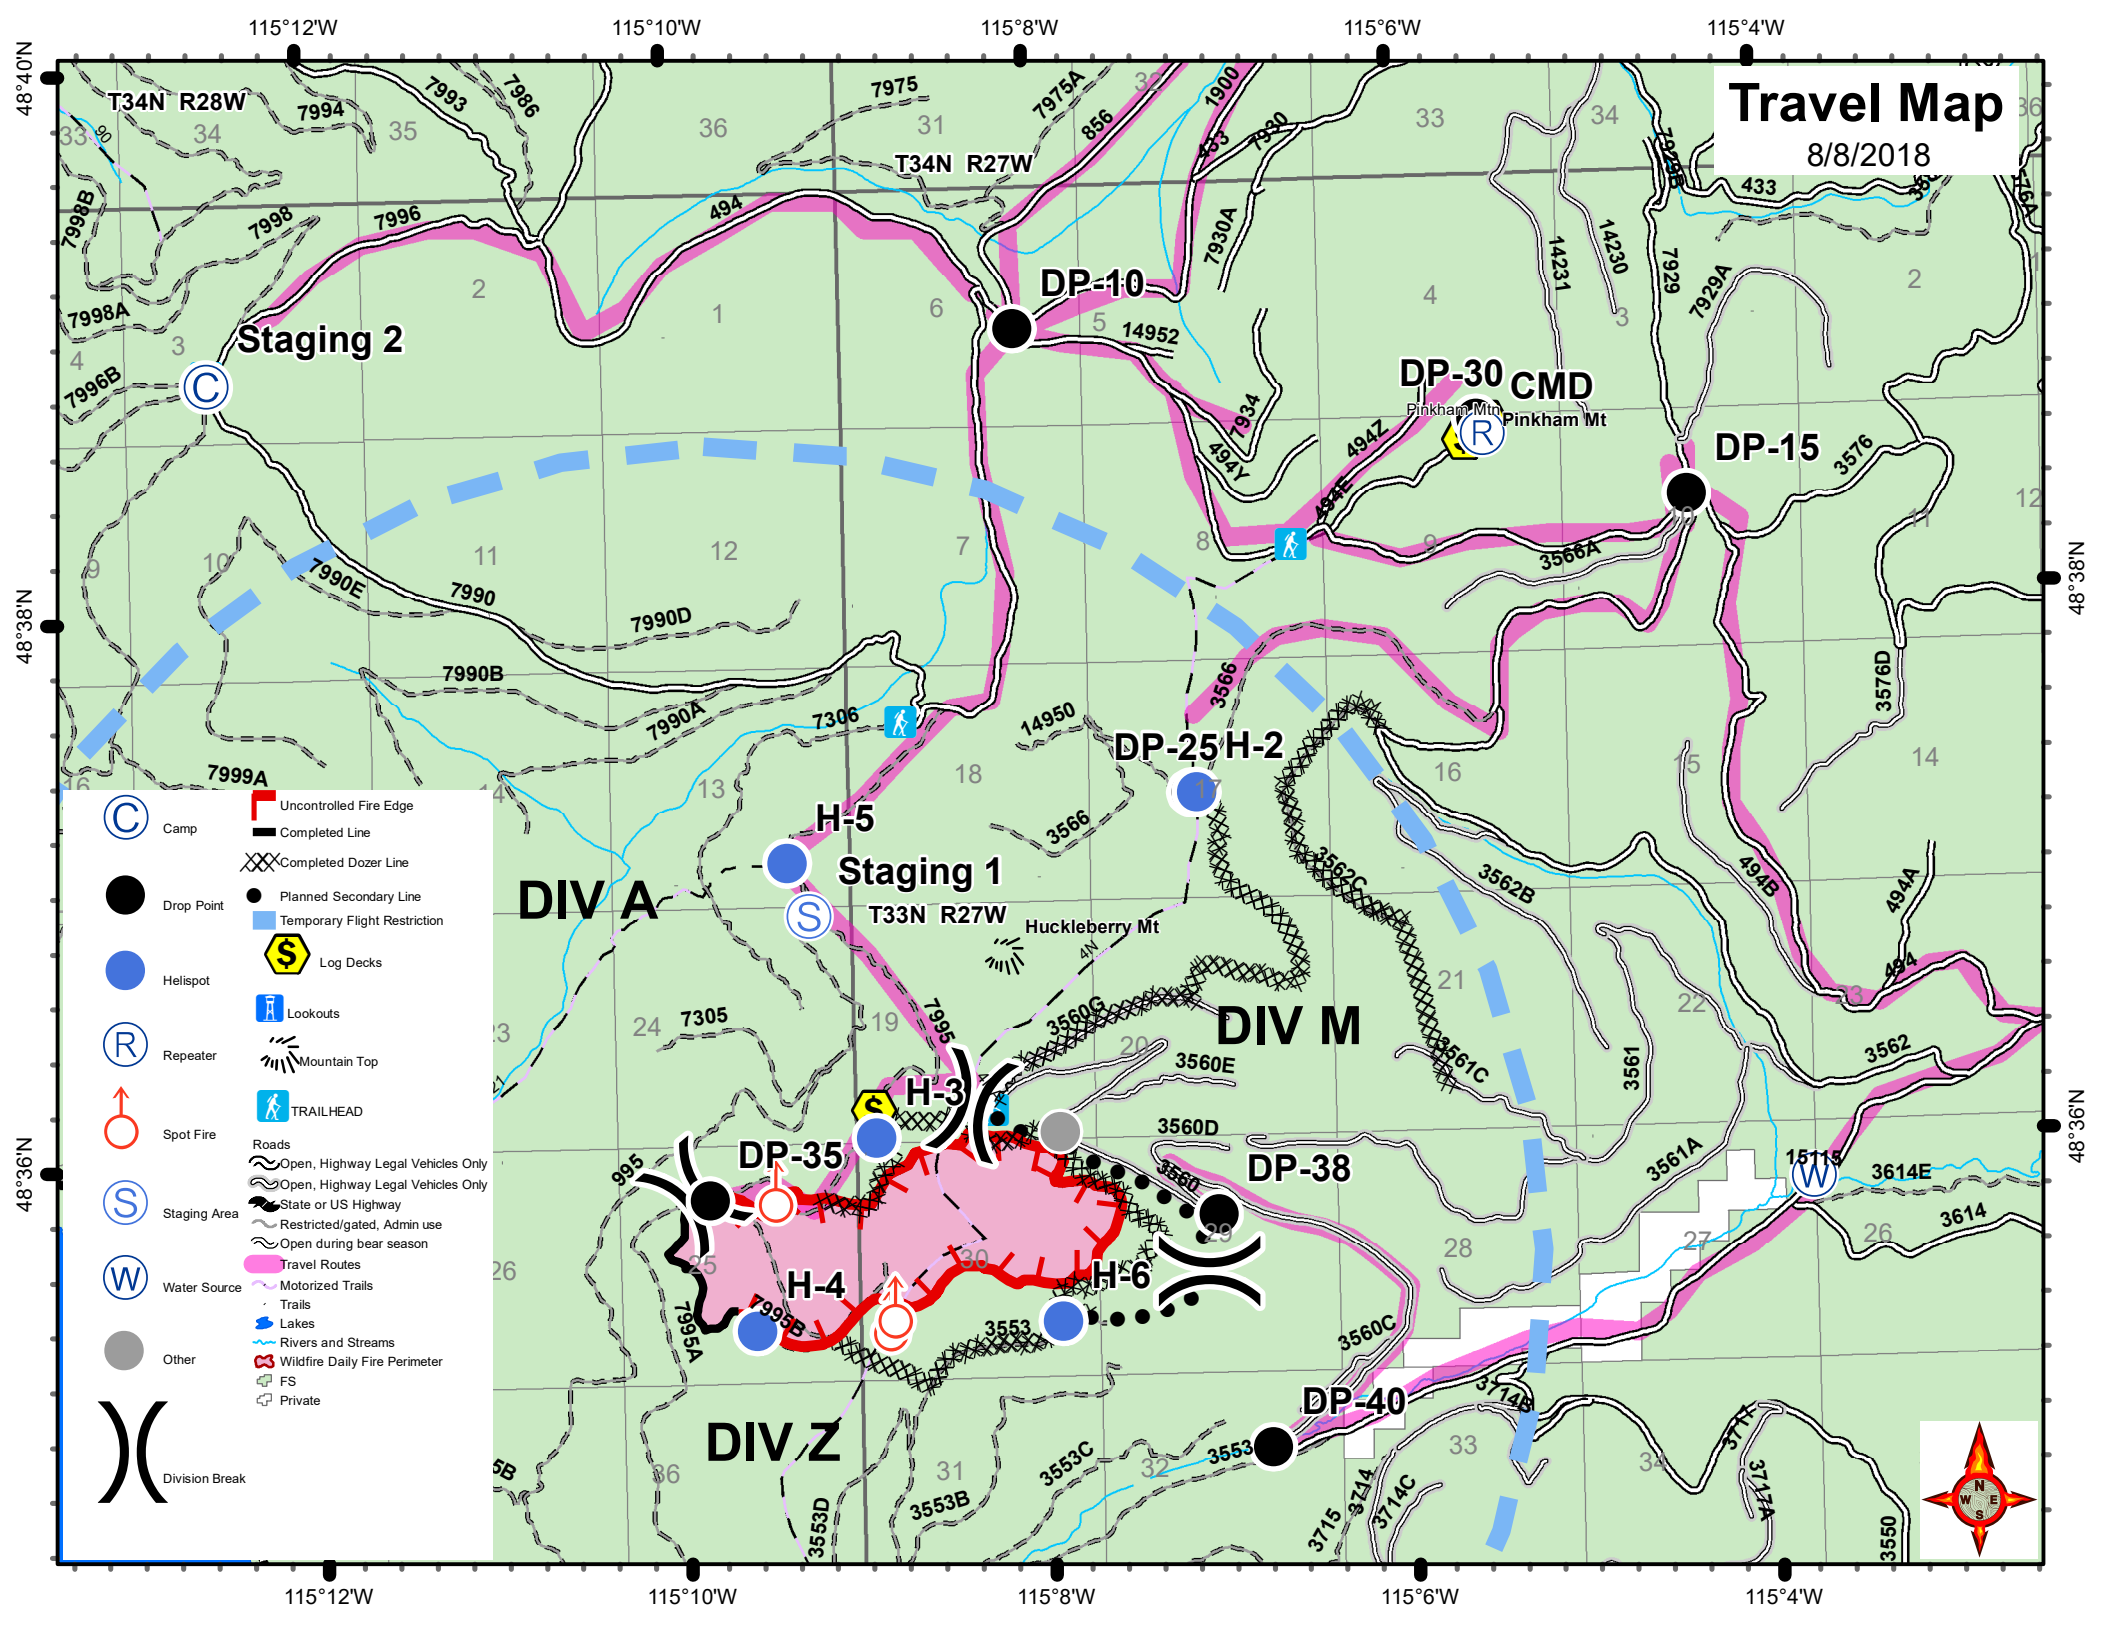

Travel Map

8/8/2018

- Camp
- Drop Point
- Helispot
- Repeater
- Spot Fire
- Staging Area
- Water Source
- Other
- Division Break
- Uncontrolled Fire Edge
- Completed Line
- Completed Dozer Line
- Planned Secondary Line
- Temporary Flight Restriction
- Log Decks
- Lookouts
- Mountain Top
- TRAILHEAD
- Roads
 - Open, Highway Legal Vehicles Only
 - Open, Highway Legal Vehicles Only
 - State or US Highway
 - Restricted/gated, Admin use
 - Open during bear season
- Travel Routes
- Motorized Trails
- Trails
- Lakes
- Rivers and Streams
- Wildfire Daily Fire Perimeter
- FS
- Private