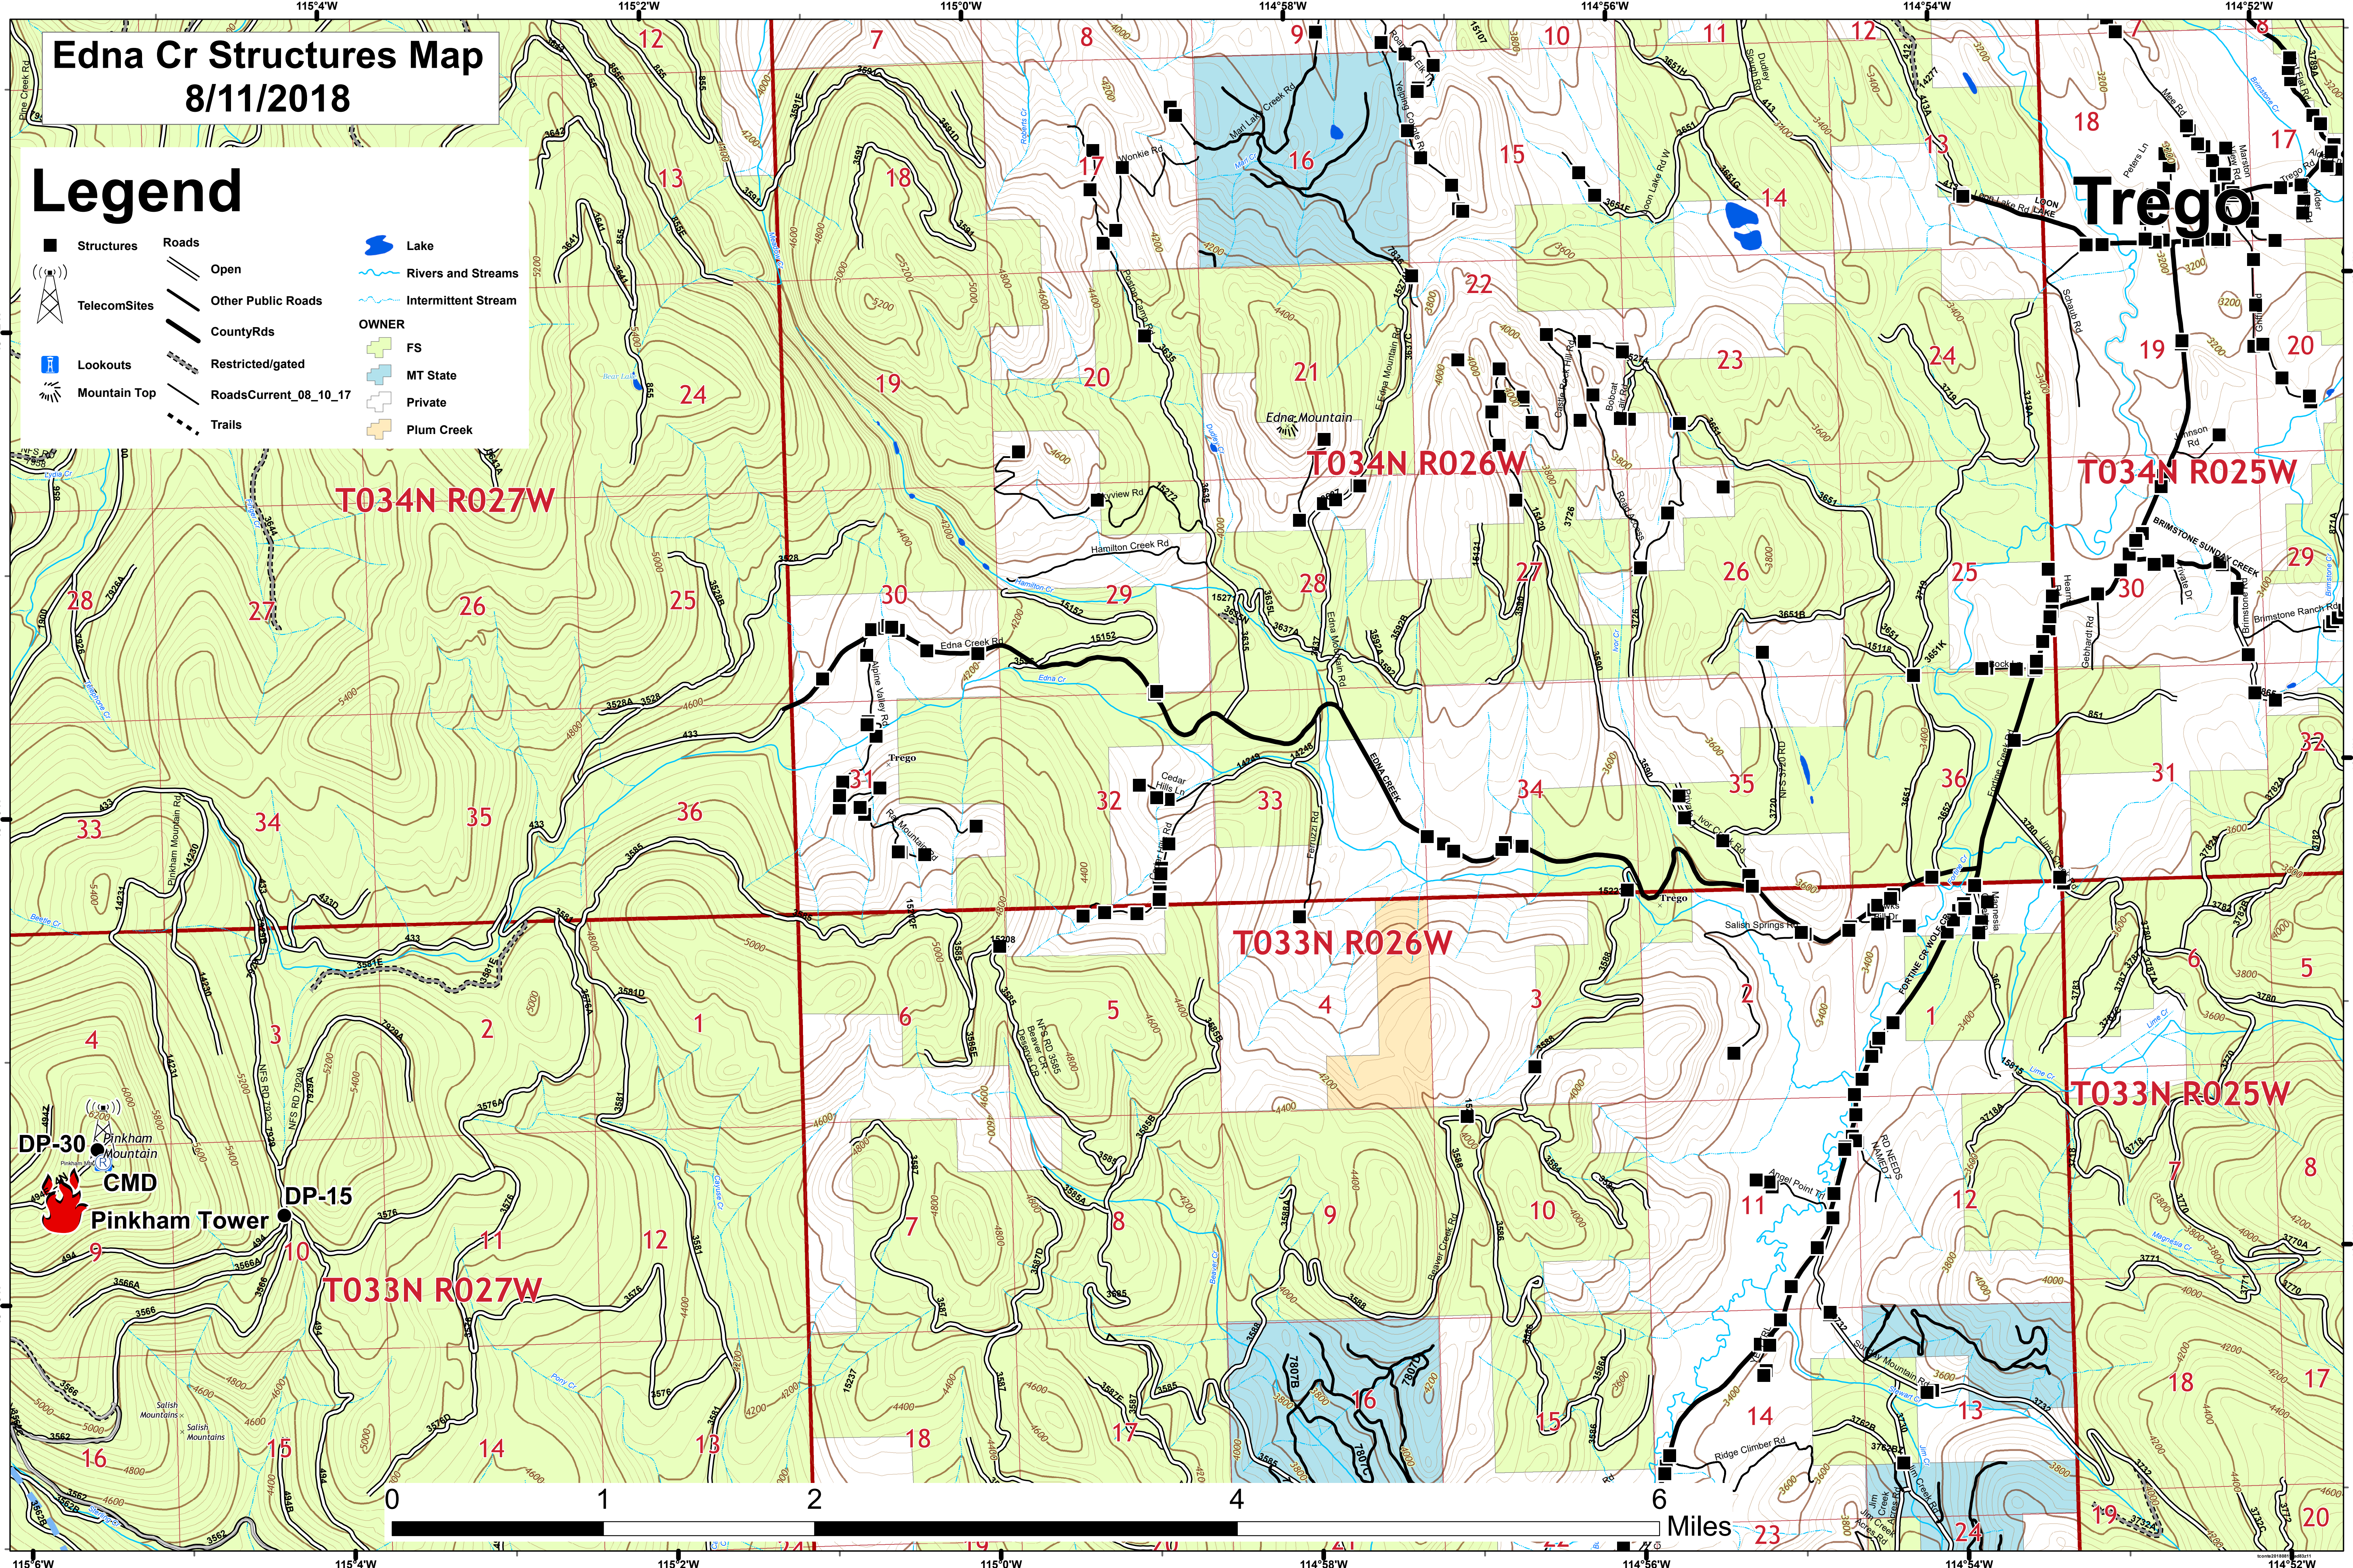

Edna Cr Structures Map

8/11/2018

Legend

- Structures
- Roads
 - Open
 - Other Public Roads
 - CountyRds
 - Restricted/gated
 - RoadsCurrent_08_10_17
 - Trails
- TelecomSites
- Lookouts
- Mountain Top
- Lake
- Rivers and Streams
- Intermittent Stream
- OWNER
 - FS
 - MT State
 - Private
 - Plum Creek

T034N R027W

T034N R026W

T034N R025W

T033N R026W

T033N R025W

T033N R027W

DP-30
CMD
Pinkham Tower
DP-15