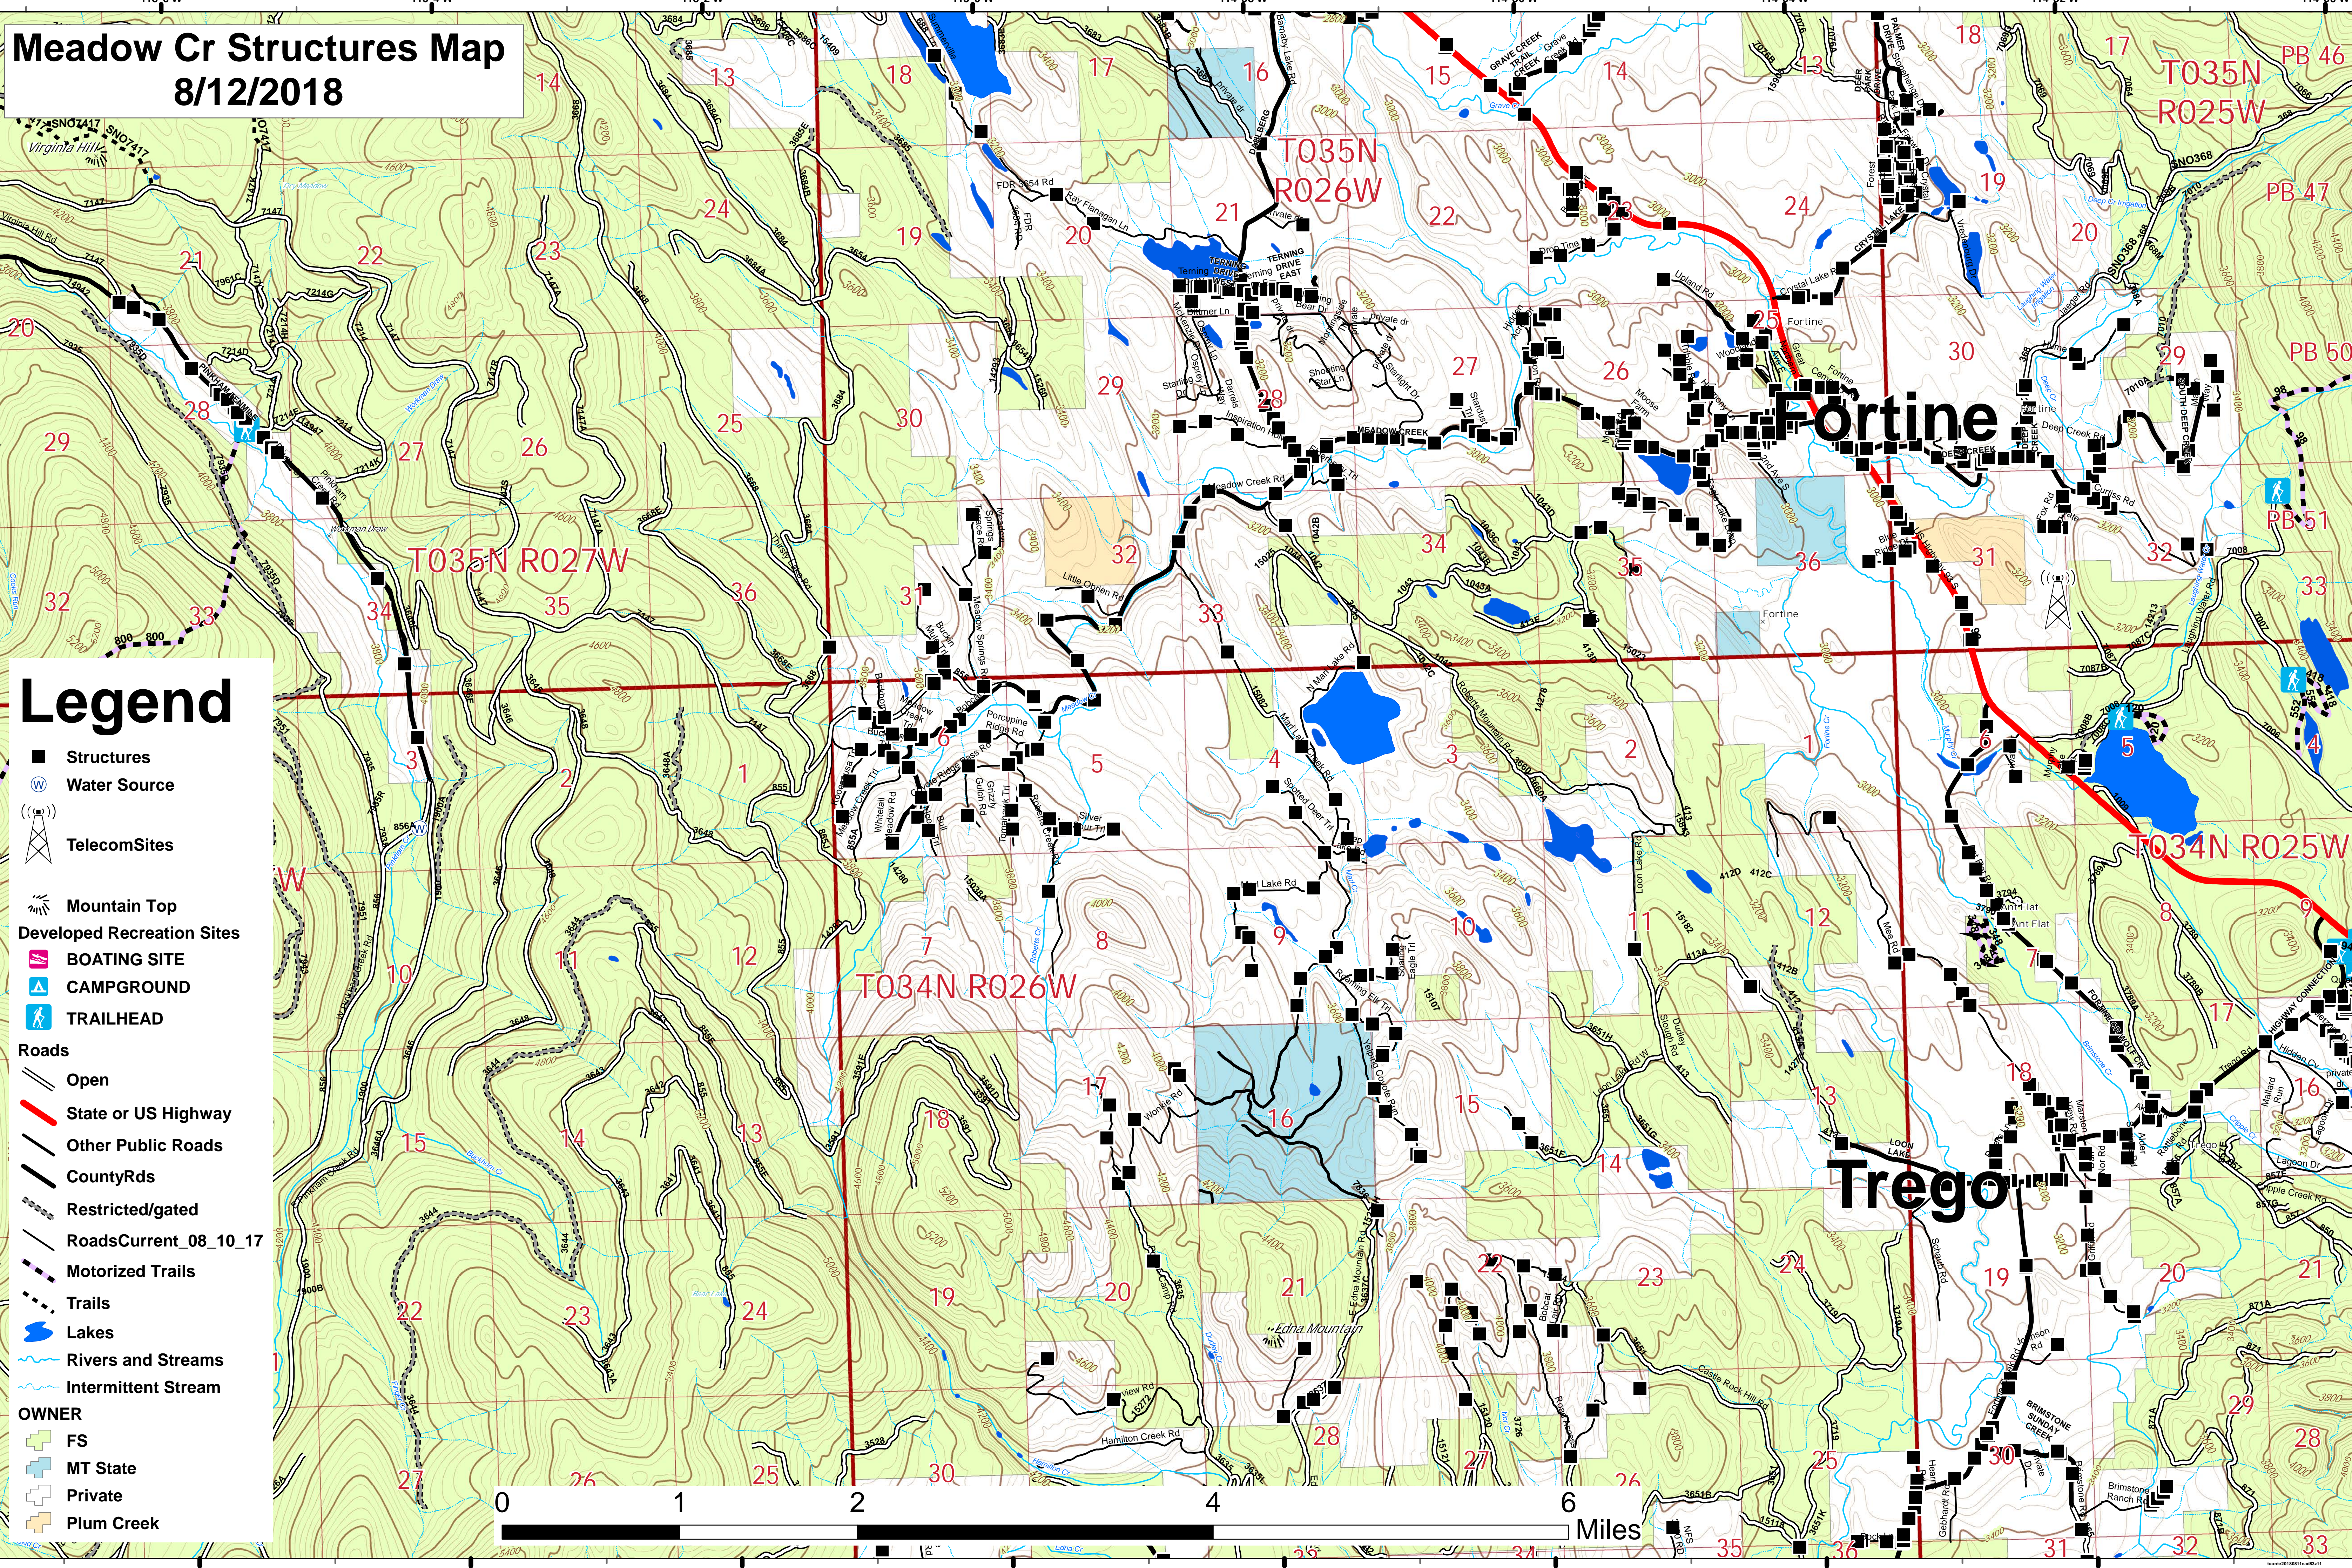

# Meadow Cr Structures Map

## 8/12/2018

### Legend

- Structures
- ⊕ Water Source
- Ⓜ Telecom Sites
- Ⓜ Mountain Top
- Developed Recreation Sites
  - Ⓜ BOATING SITE
  - Ⓜ CAMPGROUND
  - Ⓜ TRAILHEAD
- Roads
  - Open
  - State or US Highway
  - Other Public Roads
  - County Rds
  - Restricted/gated
  - RoadsCurrent\_08\_10\_17
  - Motorized Trails
  - Trails
- Lakes
- Rivers and Streams
- Intermittent Stream
- OWNER
  - FS
  - MT State
  - Private
  - Plum Creek

**Fortine**

**Trego**