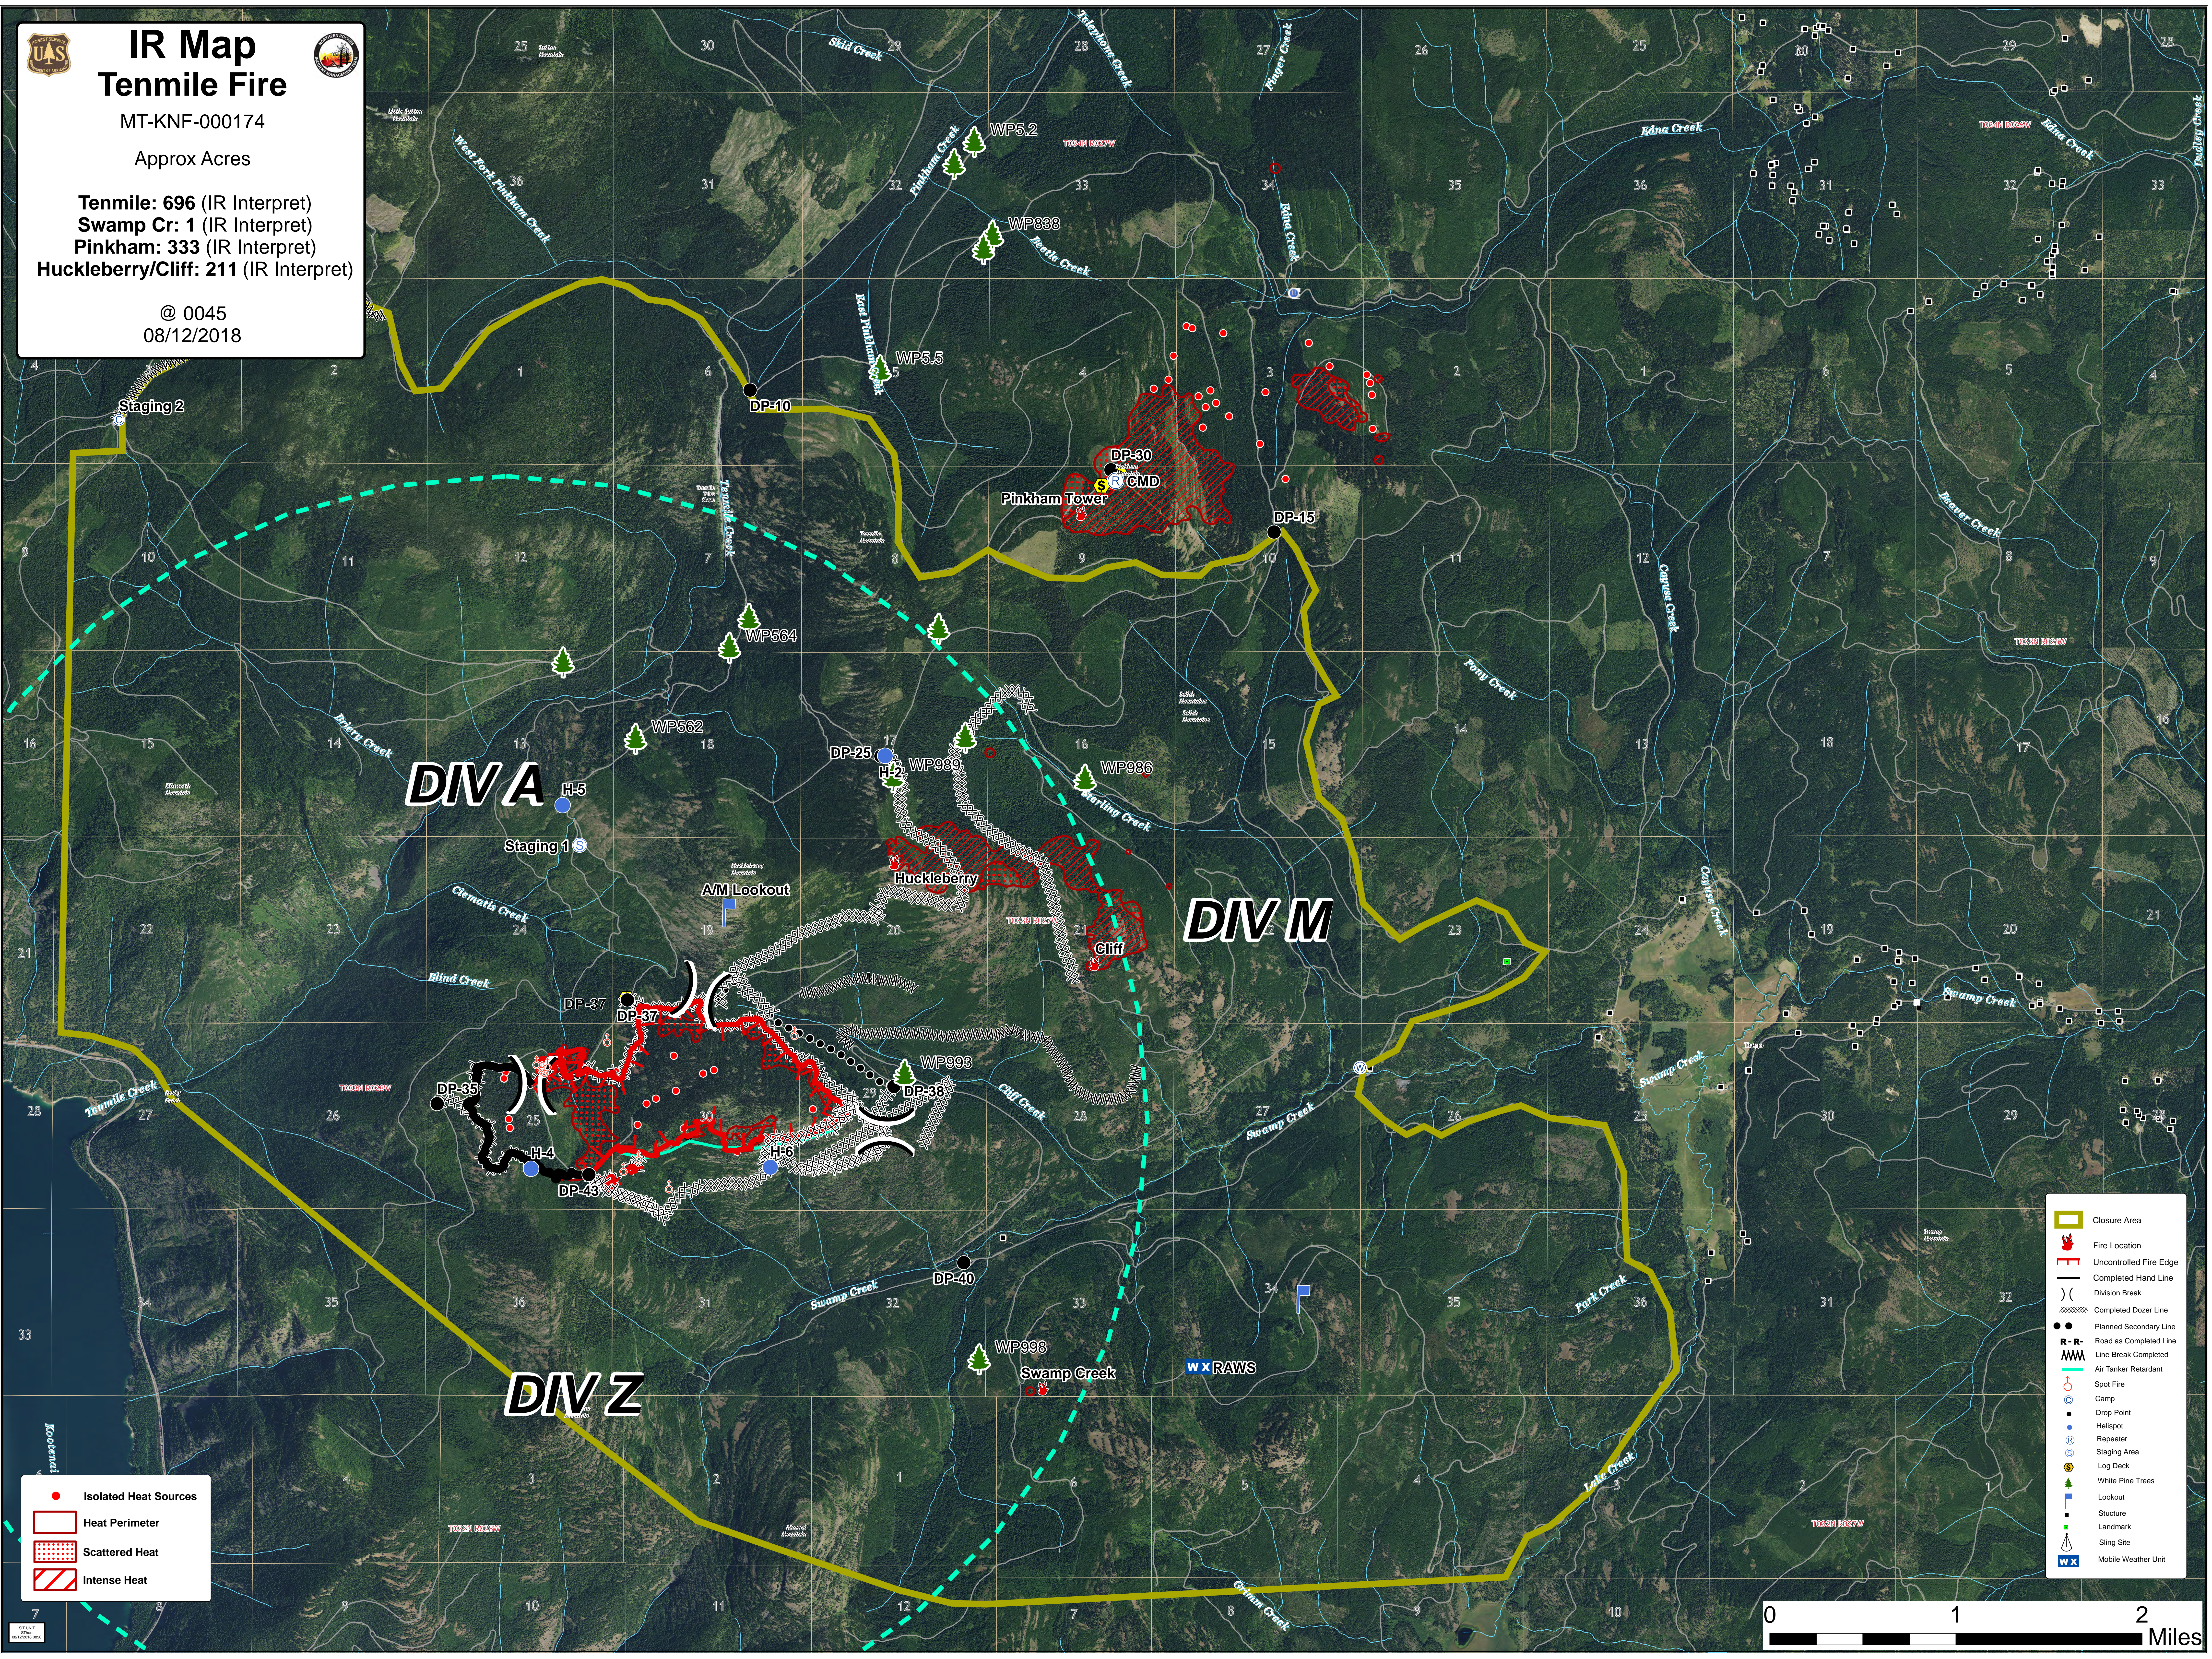

IR Map Tenmile Fire

MT-KNF-000174

Approx Acres

Tenmile: 696 (IR Interpret)
Swamp Cr: 1 (IR Interpret)
Pinkham: 333 (IR Interpret)
Huckleberry/Cliff: 211 (IR Interpret)

@ 0045
08/12/2018

- Isolated Heat Sources
- Heat Perimeter
- Scattered Heat
- Intense Heat

- Closure Area
- Fire Location
- Uncontrolled Fire Edge
- Completed Hand Line
- Division Break
- Completed Dozer Line
- Planned Secondary Line
- Road as Completed Line
- Line Break Completed
- Air Tanker Retardant
- Spot Fire
- Camp
- Drop Point
- Helispot
- Repeater
- Staging Area
- Log Deck
- White Pine Trees
- Lookout
- Structure
- Landmark
- Sling Site
- Mobile Weather Unit