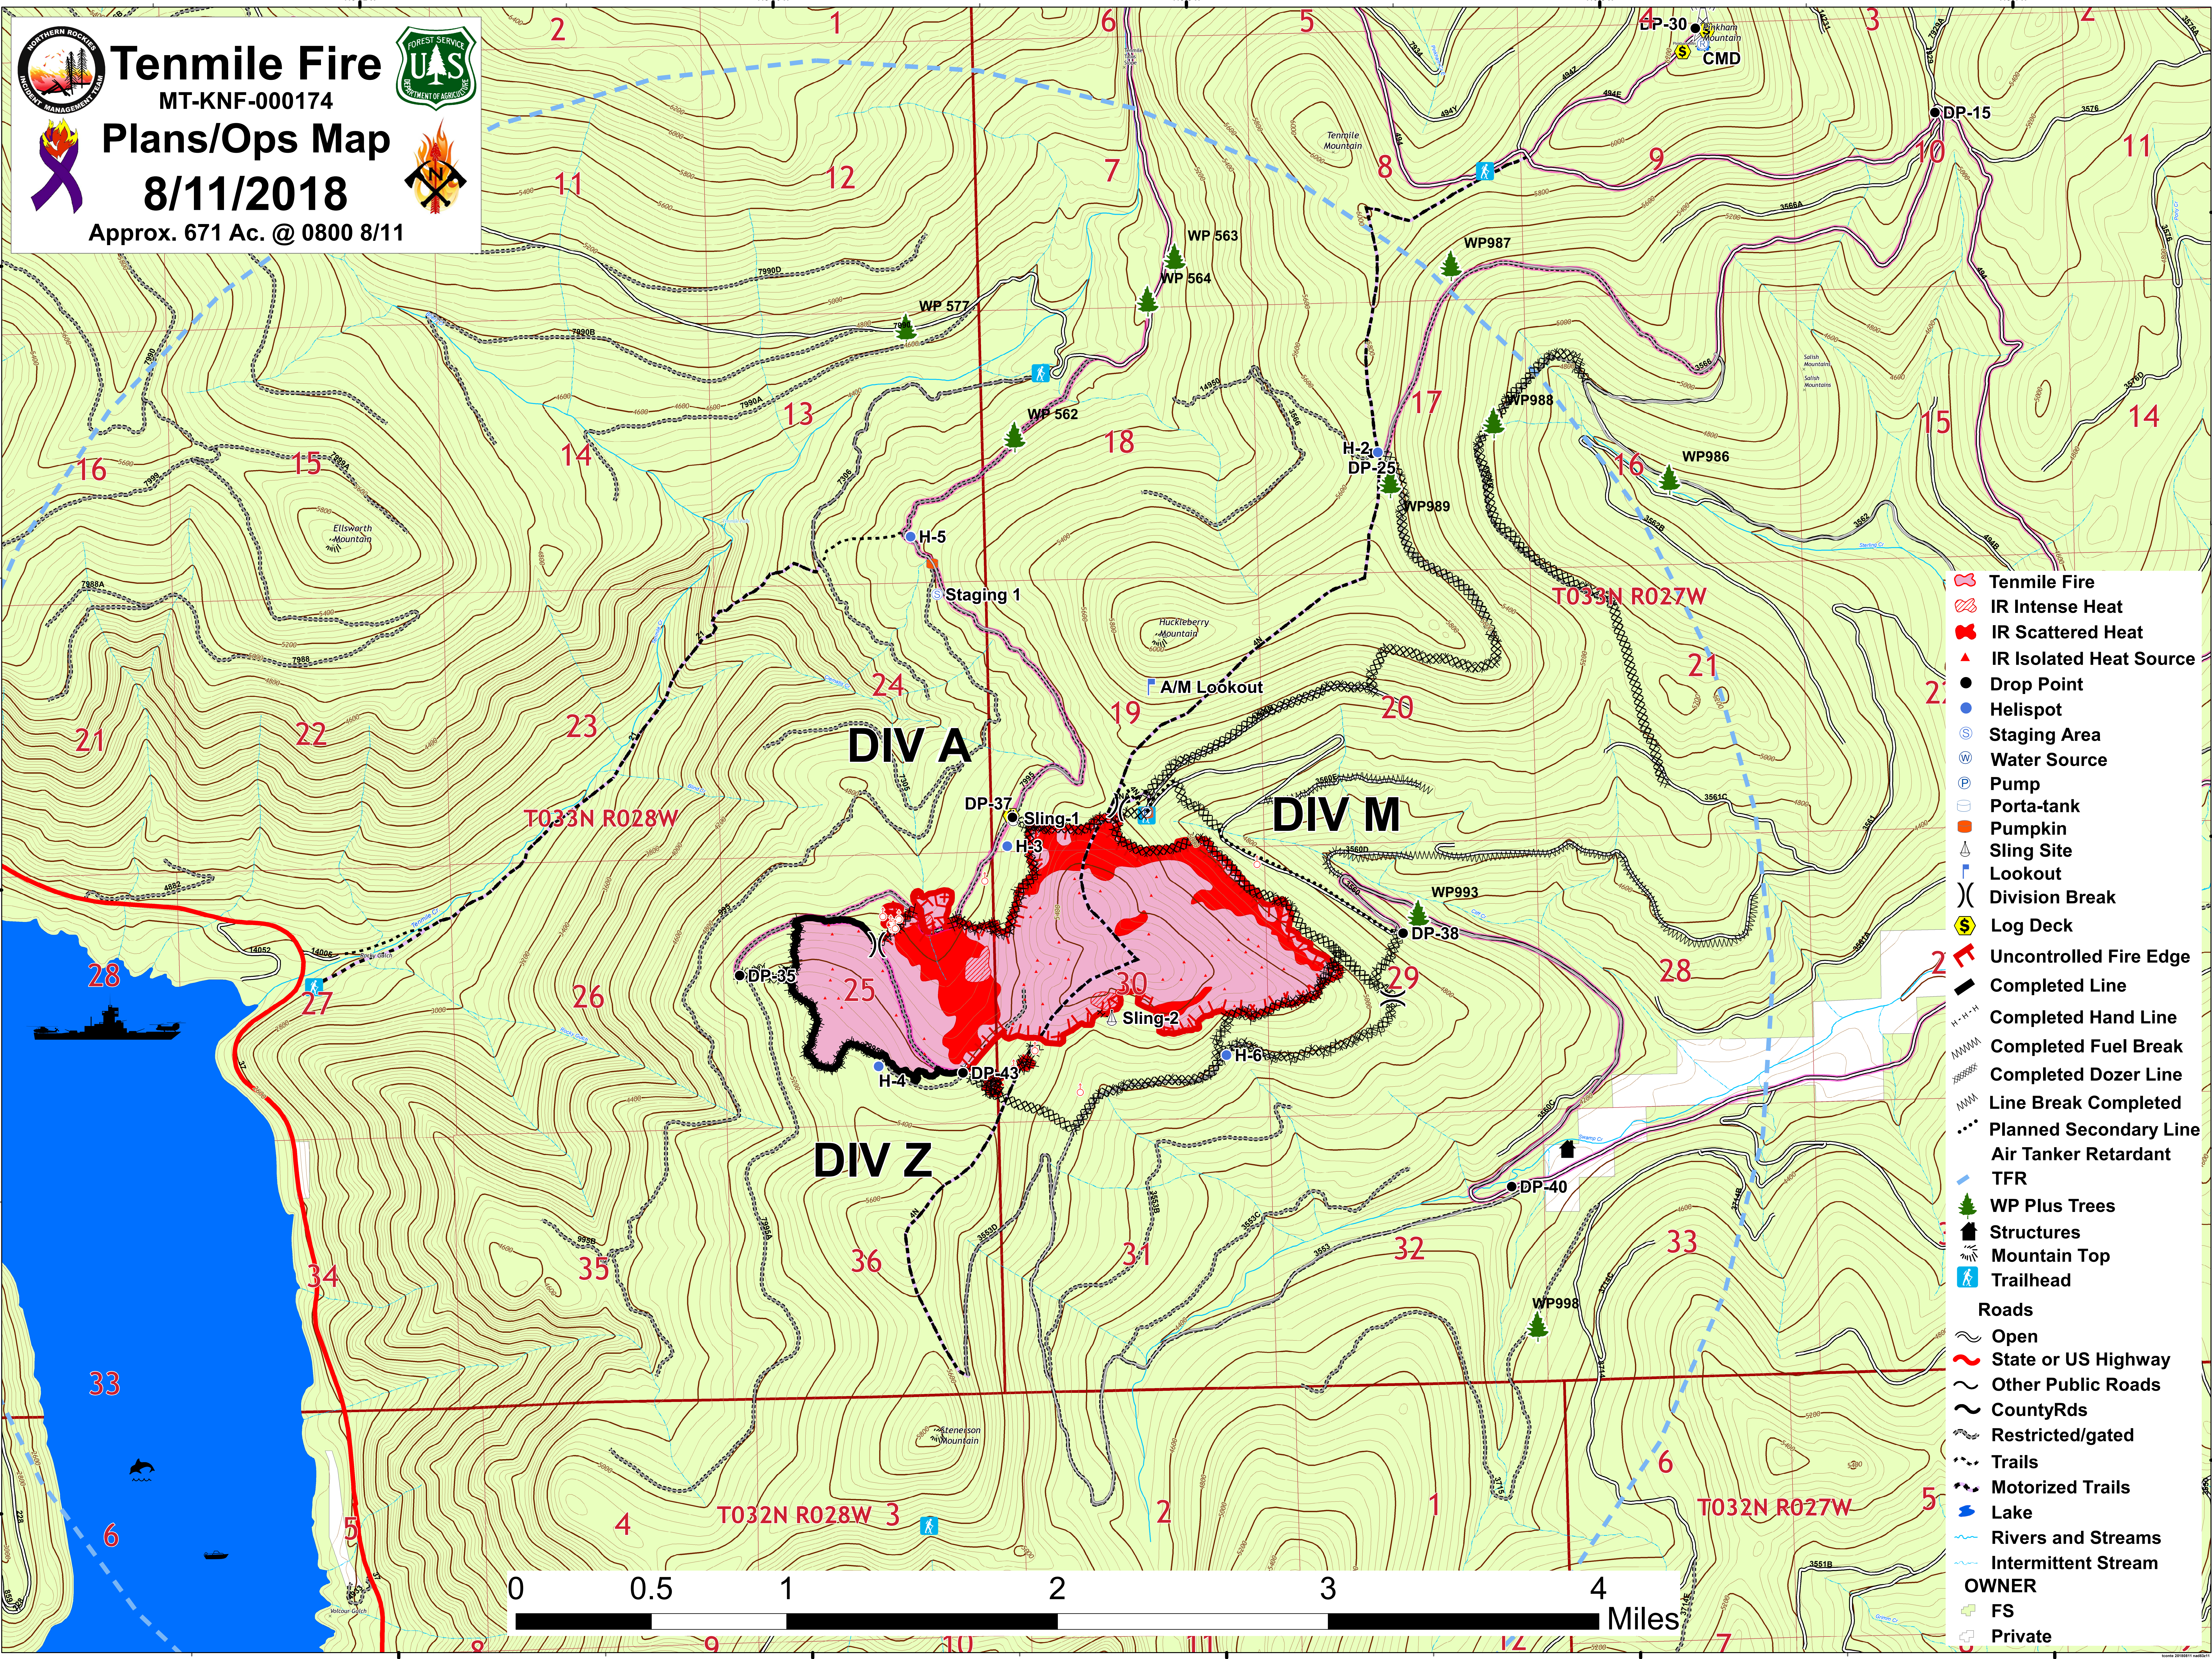

**Tenmile Fire**  
 MT-KNF-000174  
**Plans/Ops Map**  
**8/11/2018**  
 Approx. 671 Ac. @ 0800 8/11

- Tenmile Fire
- IR Intense Heat
- IR Scattered Heat
- IR Isolated Heat Source
- Drop Point
- Helispot
- Staging Area
- Water Source
- Pump
- Porta-tank
- Pumpkin
- Sling Site
- Lookout
- Division Break
- Log Deck
- Uncontrolled Fire Edge
- Completed Line
- Completed Hand Line
- Completed Fuel Break
- Completed Dozer Line
- Line Break Completed
- Planned Secondary Line
- Air Tanker Retardant
- TFR
- WP Plus Trees
- Structures
- Mountain Top
- Trailhead
- Roads**
- Open
- State or US Highway
- Other Public Roads
- CountyRds
- Restricted/gated
- Trails
- Motorized Trails
- Lake
- Rivers and Streams
- Intermittent Stream
- OWNER**
- FS
- Private