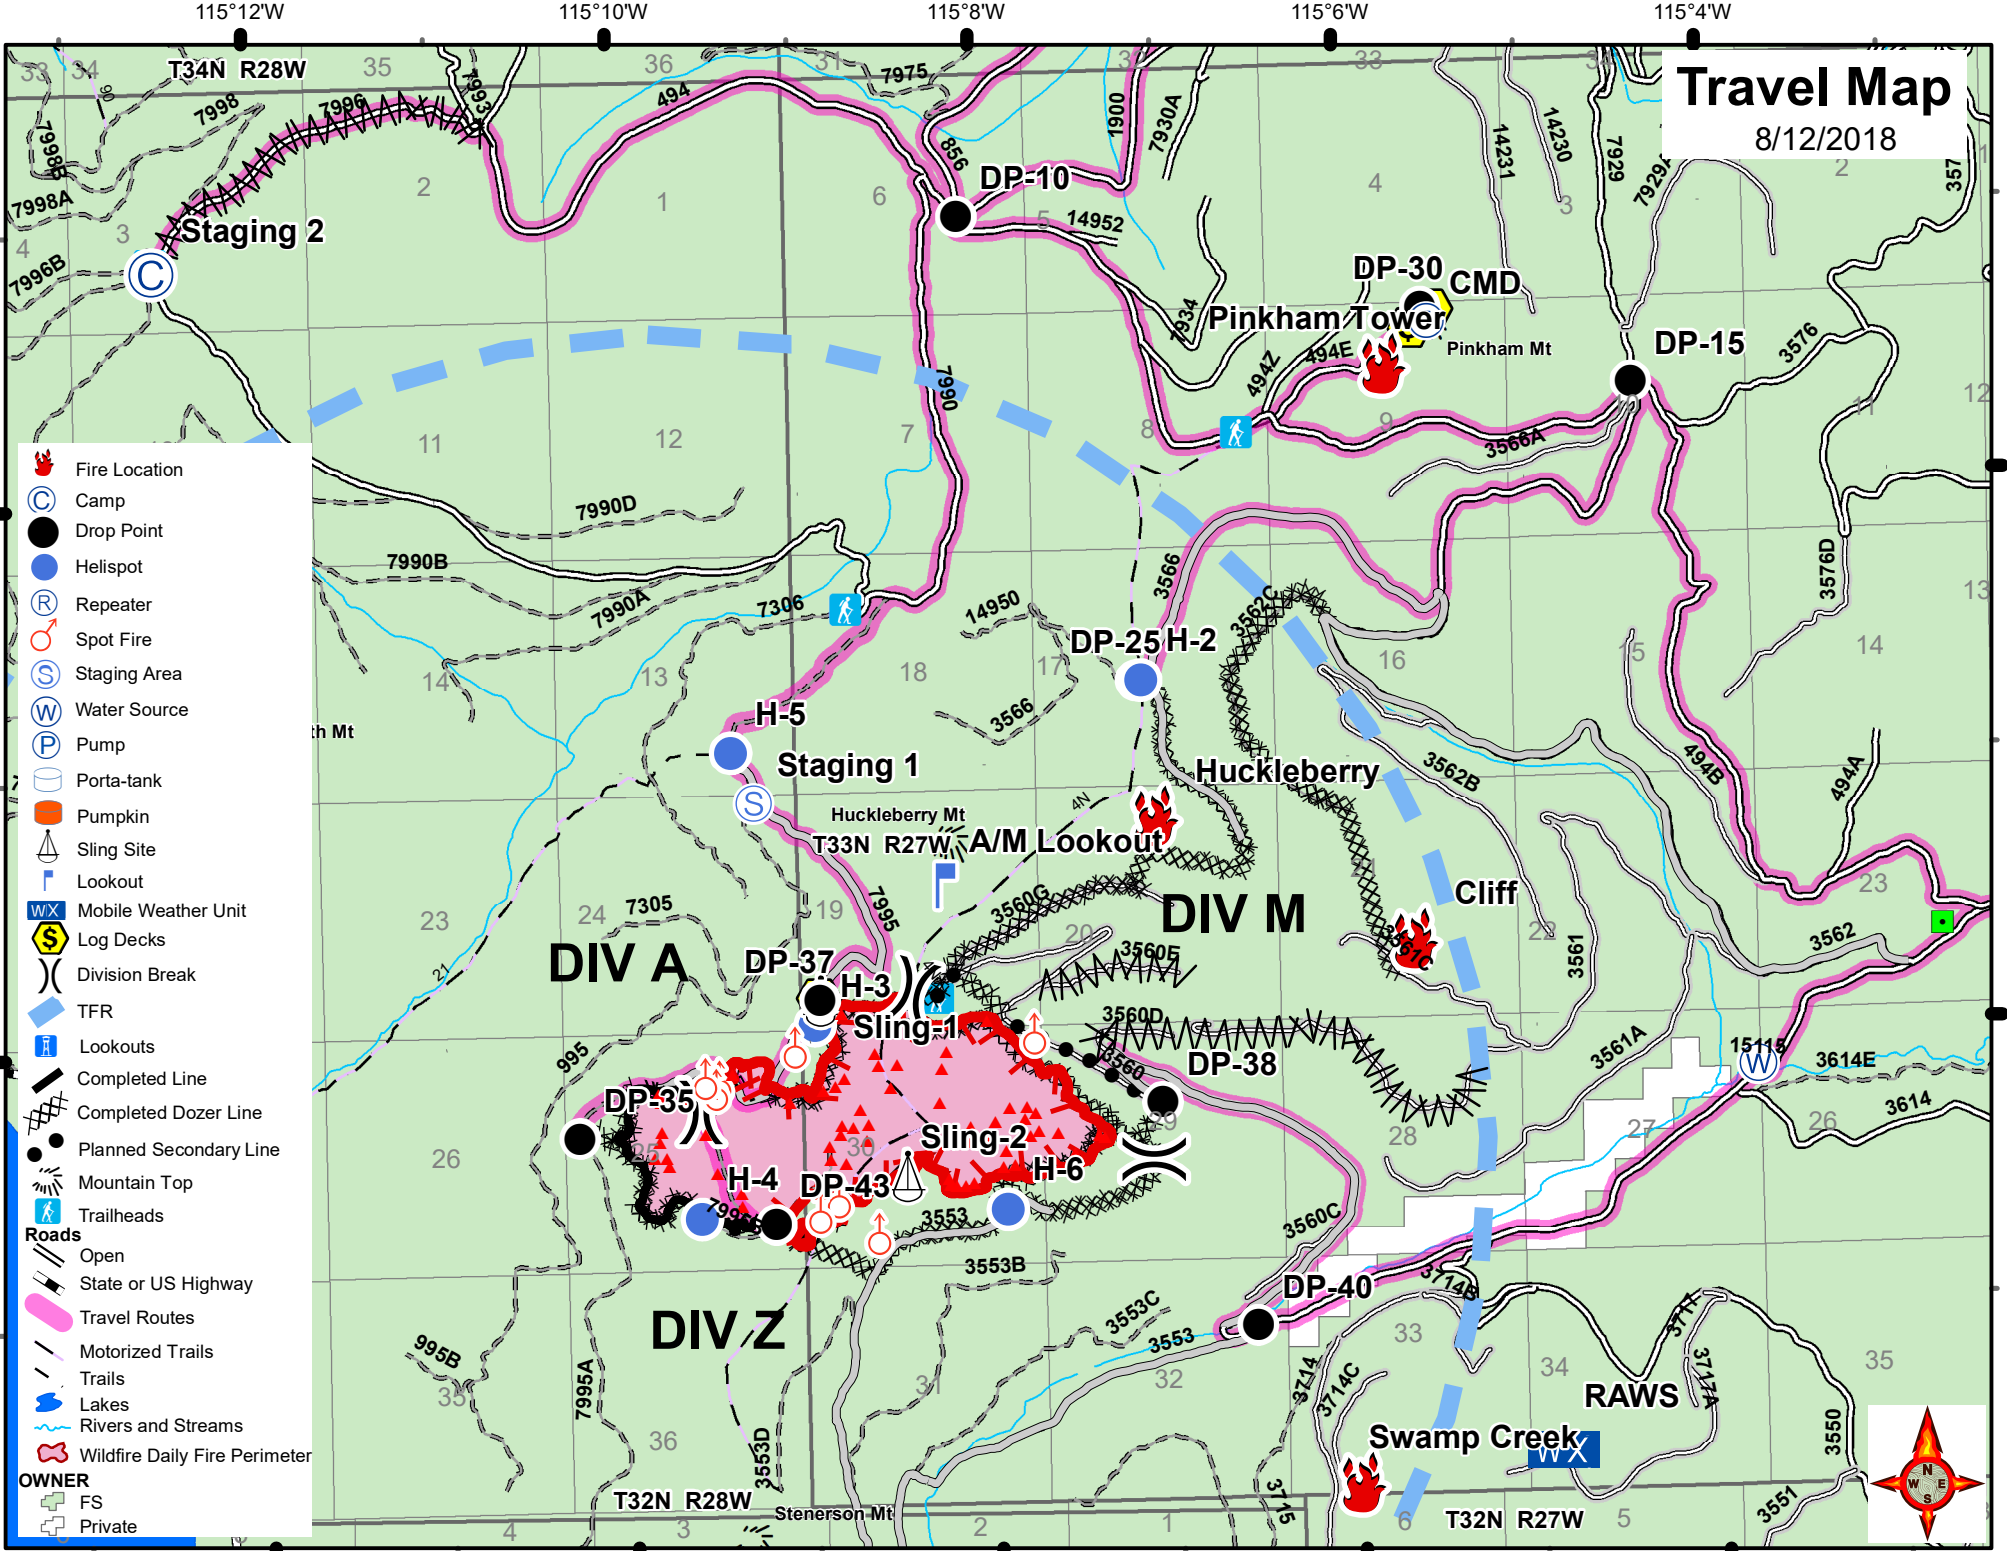

Travel Map

8/12/2018

- Fire Location
- Camp
- Drop Point
- Helispot
- Repeater
- Spot Fire
- Staging Area
- Water Source
- Pump
- Porta-tank
- Pumpkin
- Sling Site
- Lookout
- Mobile Weather Unit
- Log Decks
- Division Break
- TFR
- Lookouts
- Completed Line
- Completed Dozer Line
- Planned Secondary Line
- Mountain Top
- Trailheads
- Roads
 - Open
 - State or US Highway
 - Travel Routes
 - Motorized Trails
 - Trails
- Lakes
- Rivers and Streams
- Wildfire Daily Fire Perimeter
- OWNER
 - FS
 - Private