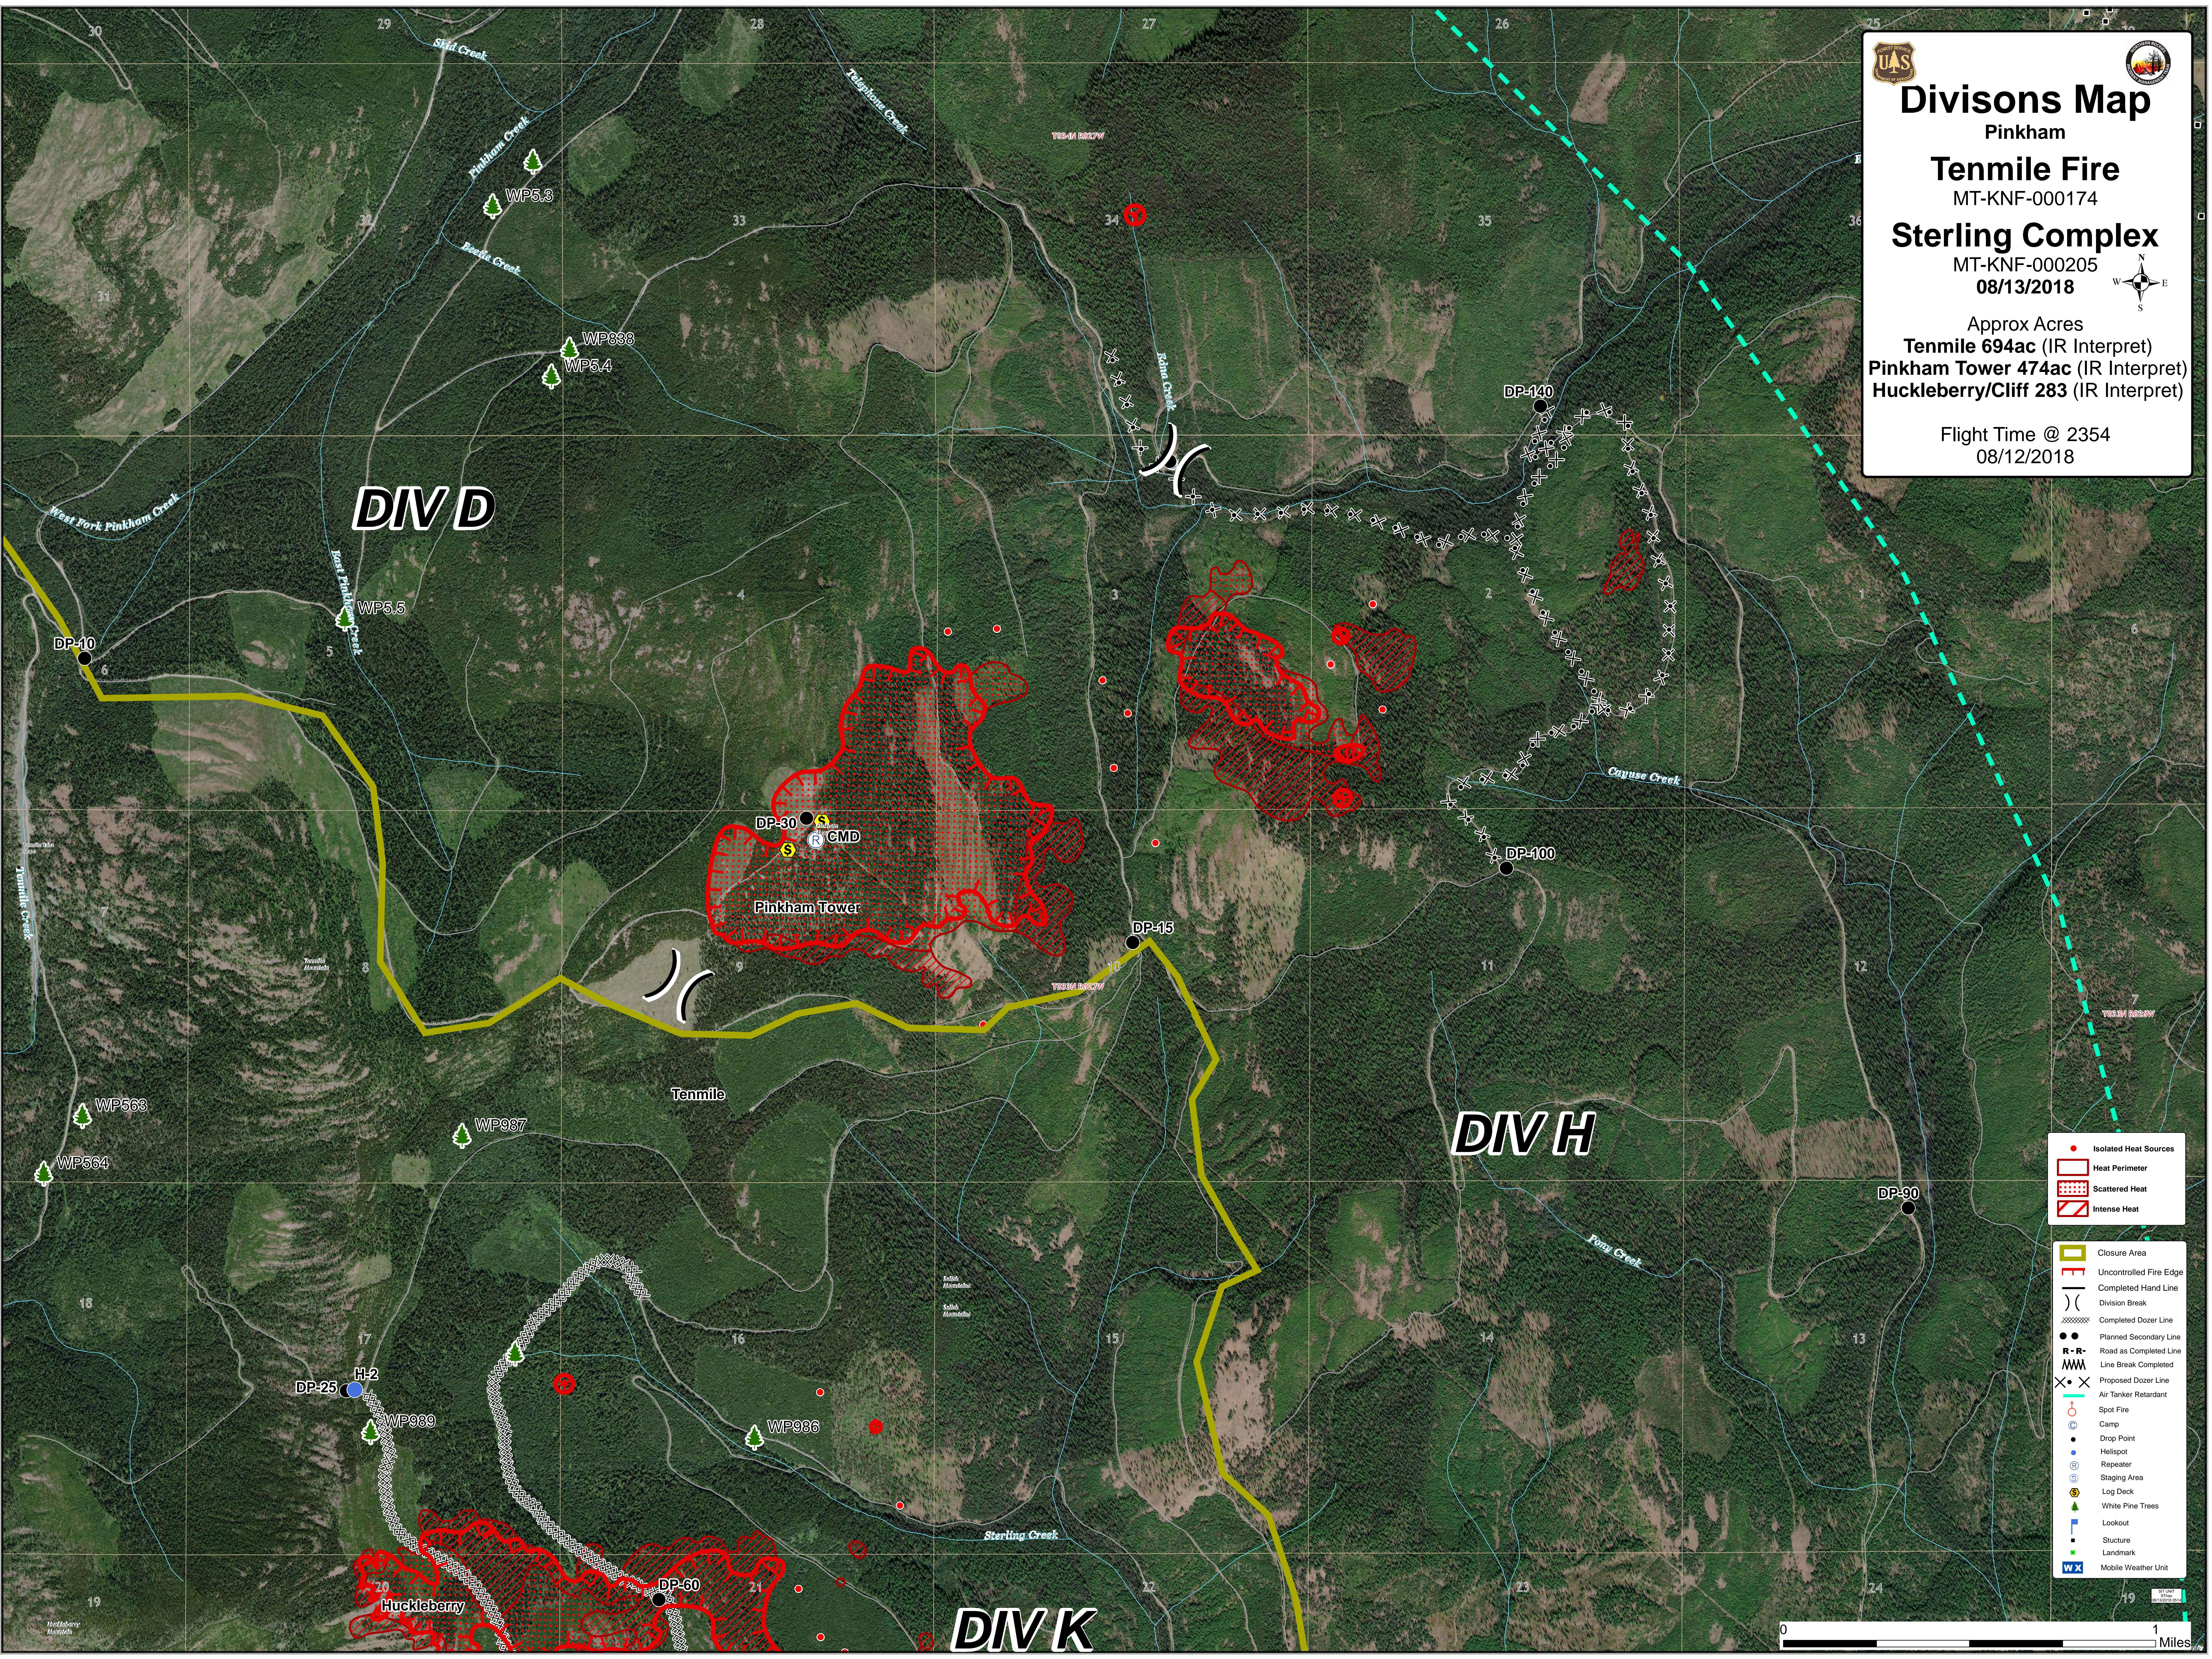

Divisions Map

Pinkham

Tenmile Fire

MT-KNF-000174

Sterling Complex

MT-KNF-000205

08/13/2018

Approx Acres

Tenmile 694ac (IR Interpret)

Pinkham Tower 474ac (IR Interpret)

Huckleberry/Cliff 283 (IR Interpret)

Flight Time @ 2354

08/12/2018

- Isolated Heat Sources
- Heat Perimeter
- Scattered Heat
- Intense Heat
- Closure Area
- Uncontrolled Fire Edge
- Completed Hand Line
- Division Break
- Completed Dozer Line
- Planned Secondary Line
- Road as Completed Line
- Line Break Completed
- Proposed Dozer Line
- Air Tanker Retardant
- Spot Fire
- Camp
- Drop Point
- Helispot
- Repeater
- Staging Area
- Log Deck
- White Pine Trees
- Lookout
- Structure
- Landmark
- Mobile Weather Unit