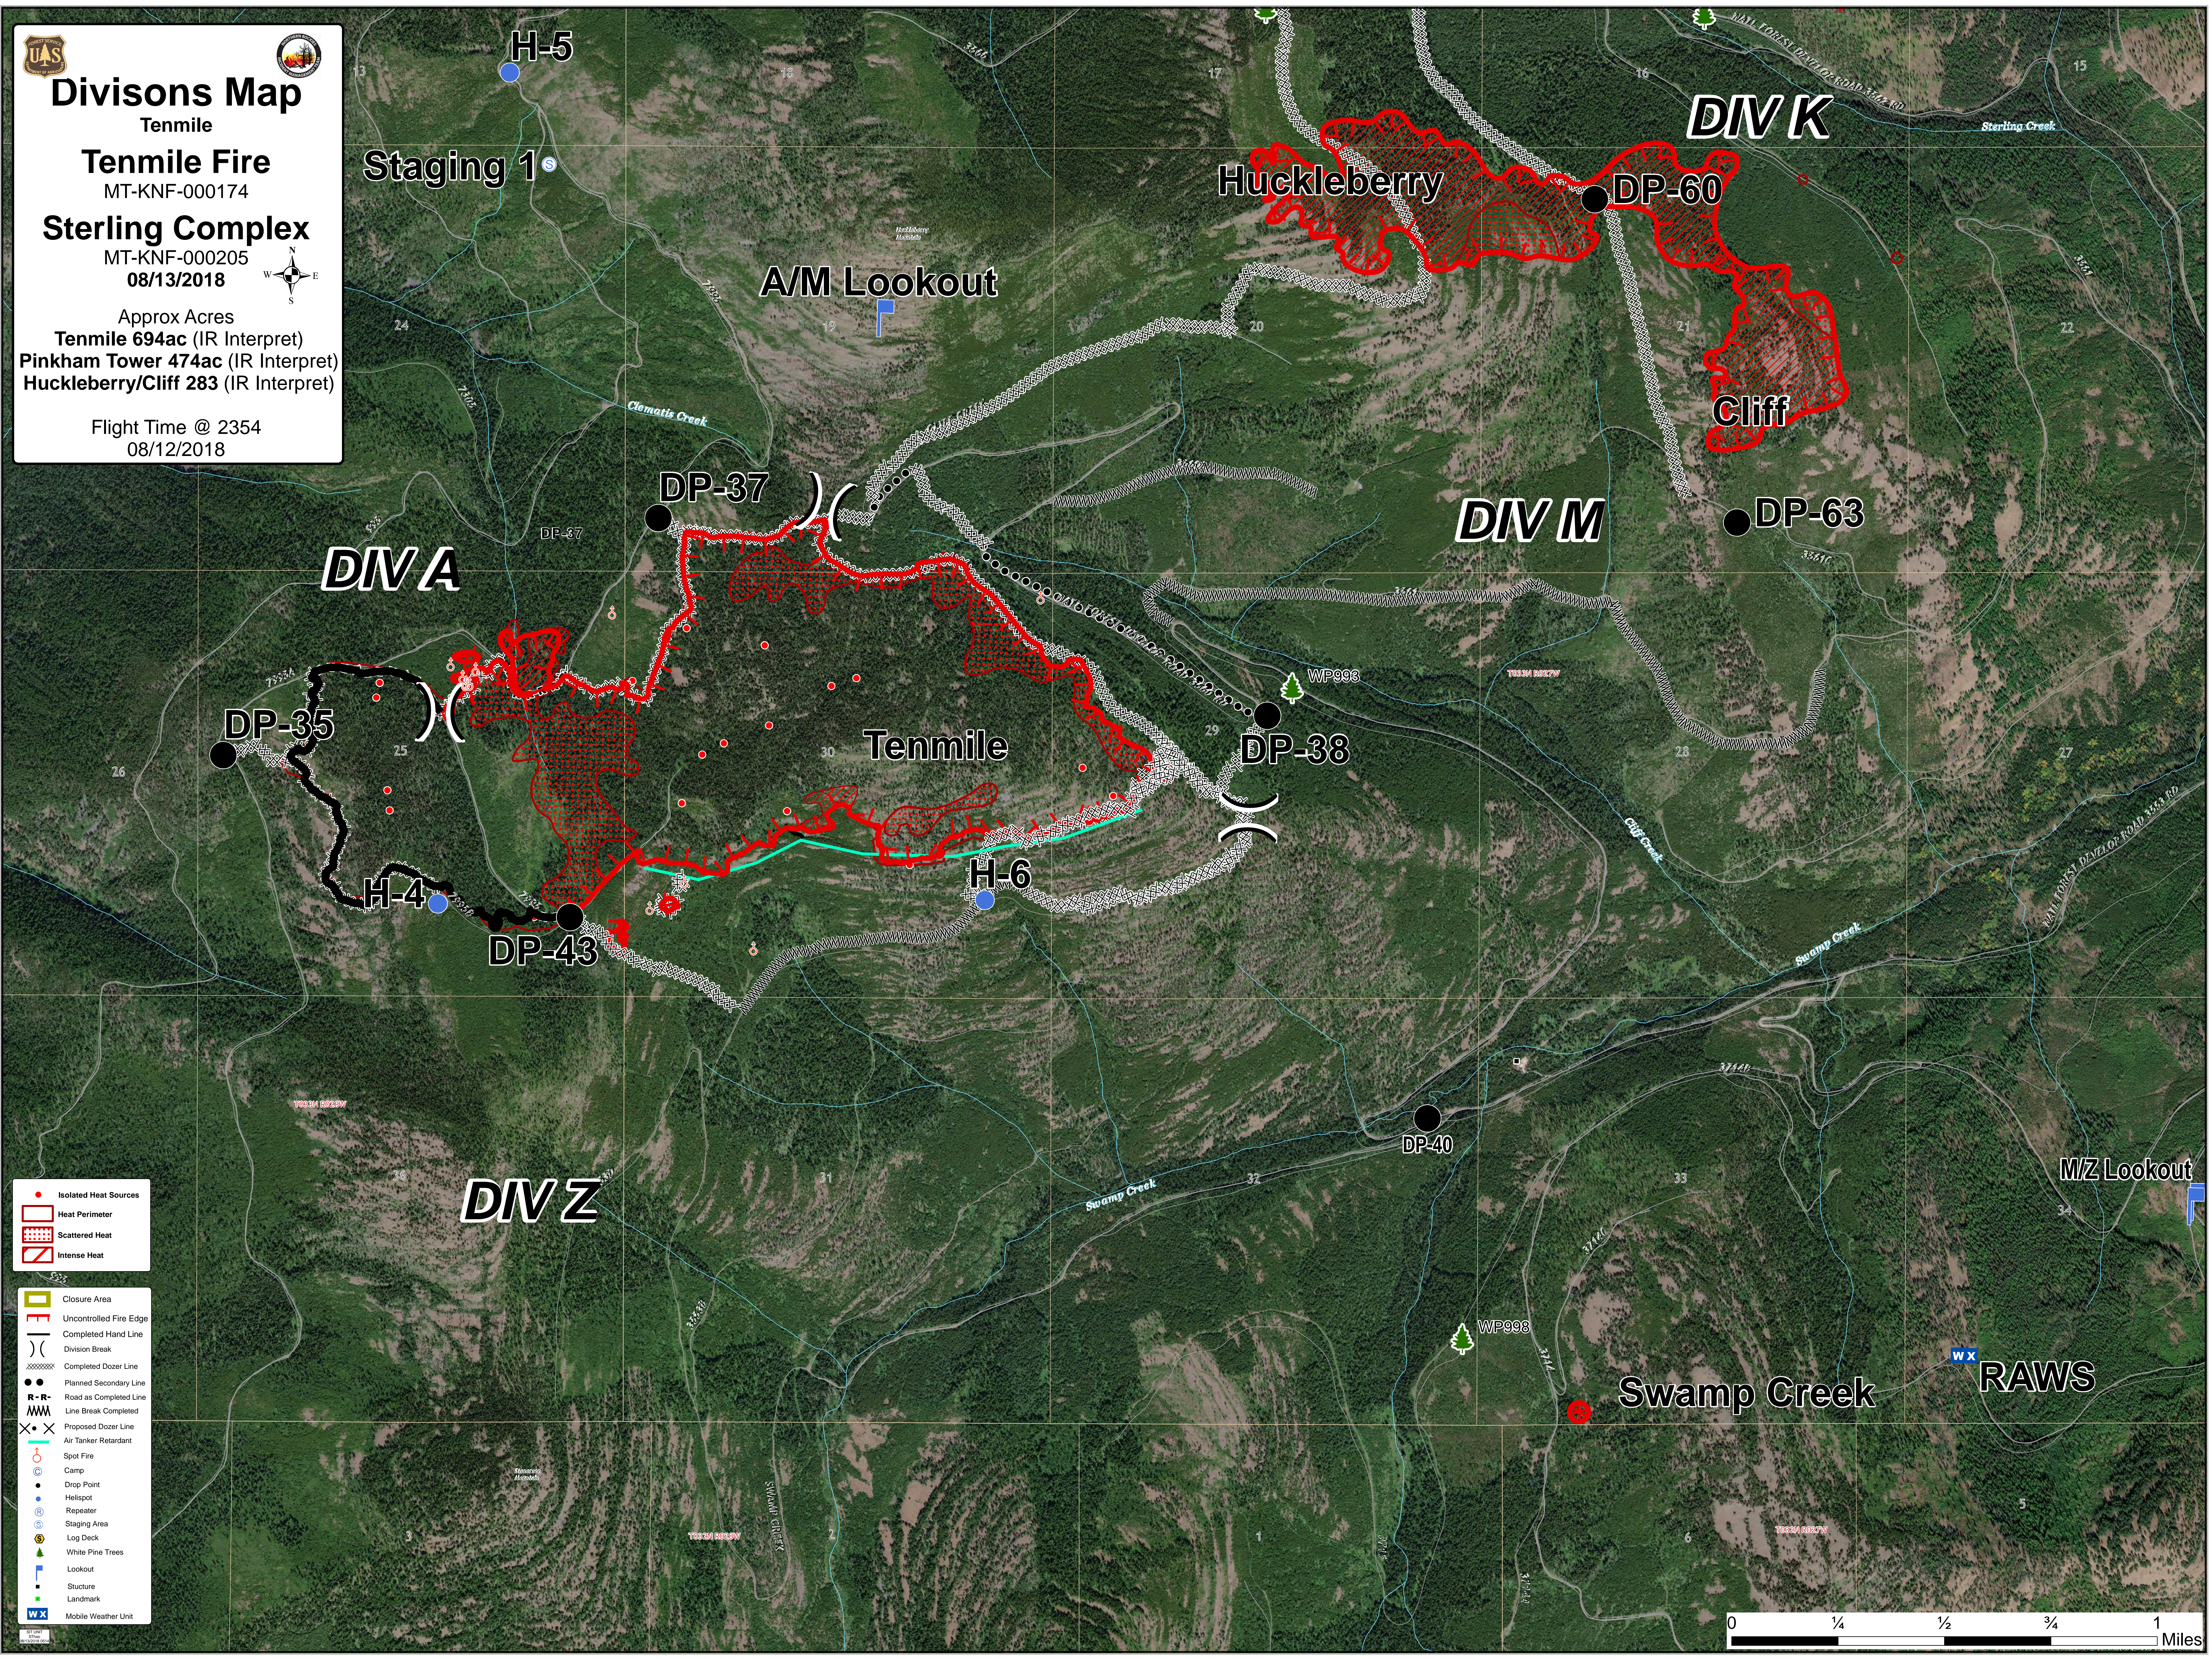

# Divisions Map

Tenmile

## Sterling Complex

MT-KNF-000205

08/13/2018

Approx Acres

Tenmile 694ac (IR Interpret)

Pinkham Tower 474ac (IR Interpret)

Huckleberry/Cliff 283 (IR Interpret)

Flight Time @ 2354

08/12/2018

- Isolated Heat Sources
- Heat Perimeter
- Scattered Heat
- Intense Heat

- Closure Area
- Uncontrolled Fire Edge
- Completed Hand Line
- Division Break
- Completed Dozer Line
- Planned Secondary Line
- Road as Completed Line
- Line Break Completed
- Proposed Dozer Line
- Air Tanker Retardant
- Spot Fire
- Camp
- Drop Point
- Helispot
- Repeater
- Staging Area
- Log Deck
- White Pine Trees
- Lookout
- Structure
- Landmark
- WX Mobile Weather Unit