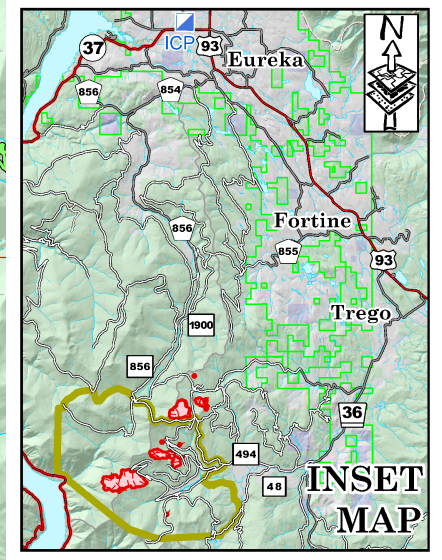

# Public Information Map

## Tenmile MT-KNF-000174 and Sterling Complex MT-KNF-000205 Fires

8/14/2018

Approx Acres  
Tenmile 680ac  
Swamp Creek 1ac

Pinkham Tower 478ac  
Huckleberry 283ac

@0800  
08/13/2018

Fire Perimeter  
 Closure Area

0 1/4 1/2 3/4 1 Miles