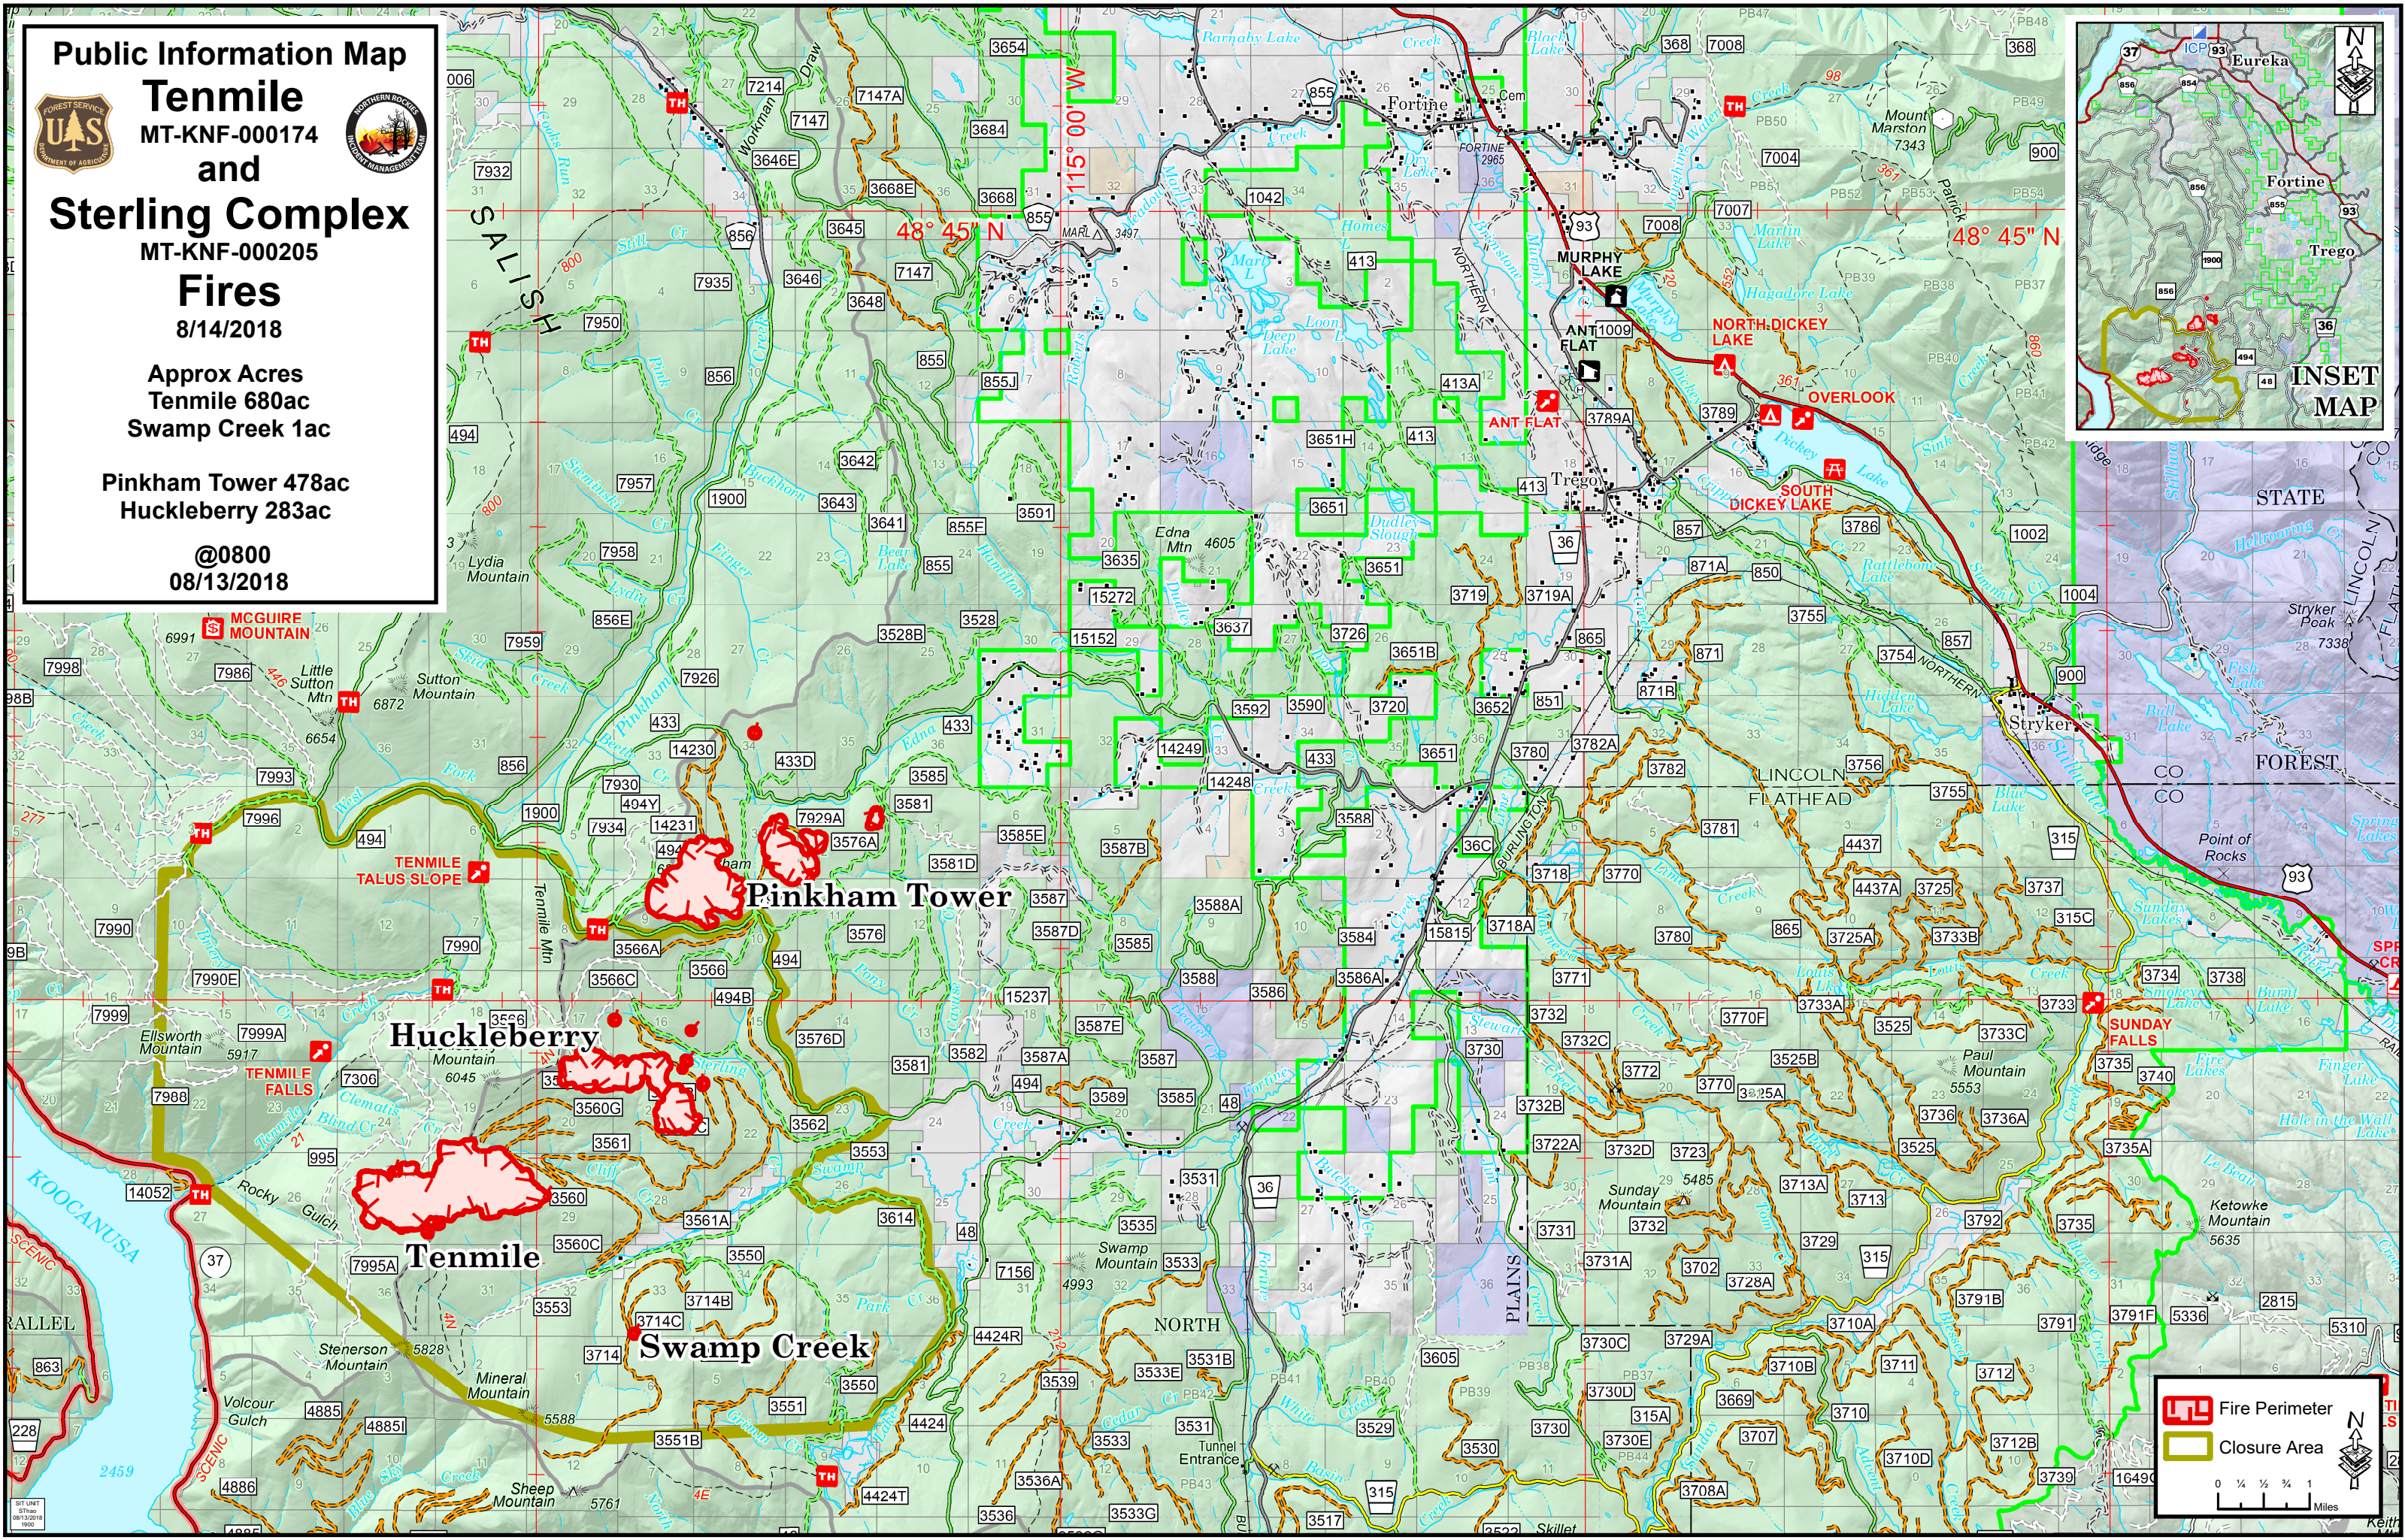

# Public Information Map

## Tenmile MT-KNF-000174 and Sterling Complex MT-KNF-000205 Fires

8/14/2018

Approx Acres  
Tenmile 680ac  
Swamp Creek 1ac

Pinkham Tower 478ac  
Huckleberry 283ac

@0800  
08/13/2018

Fire Perimeter  
 Closure Area

0 1/4 1/2 3/4 1 Miles