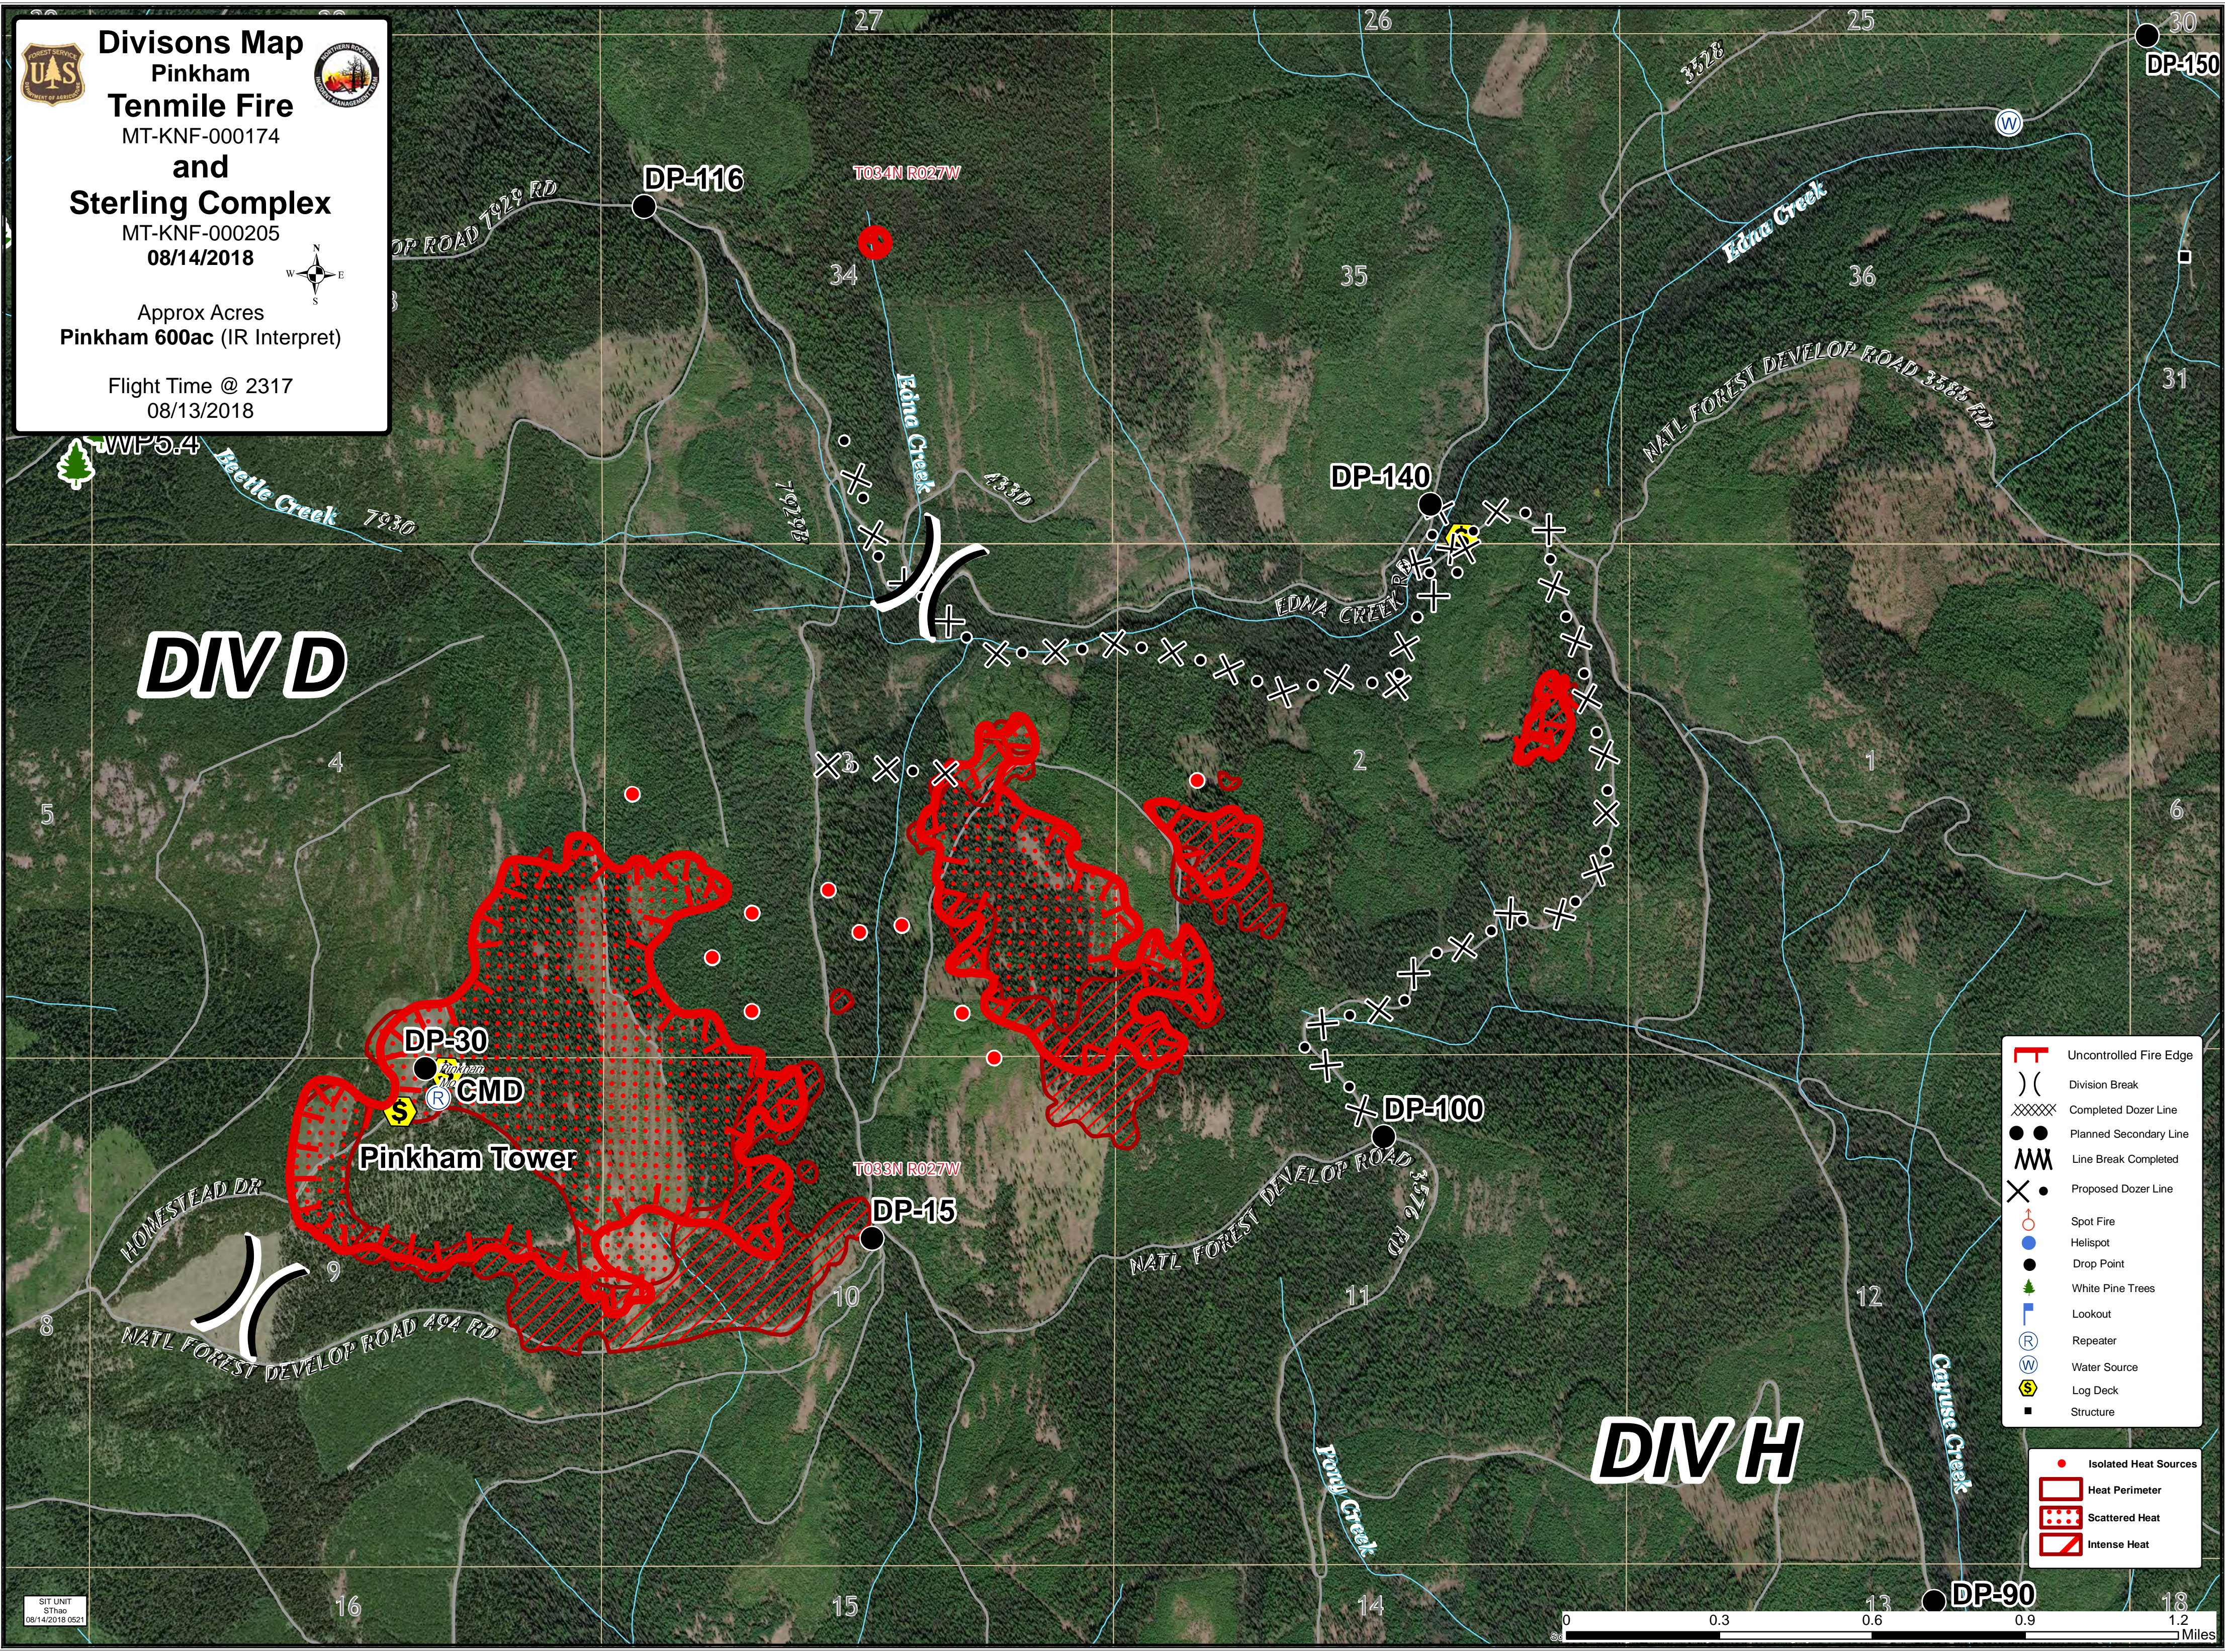

Divisions Map
Pinkham
Tenmile Fire
 MT-KNF-000174
and
Sterling Complex
 MT-KNF-000205
08/14/2018

Approx Acres
Pinkham 600ac (IR Interpret)

Flight Time @ 2317
 08/13/2018

- Uncontrolled Fire Edge
- Division Break
- Completed Dozer Line
- Planned Secondary Line
- Line Break Completed
- Proposed Dozer Line
- Spot Fire
- Helispot
- Drop Point
- White Pine Trees
- Lookout
- Repeater
- Water Source
- Log Deck
- Structure

- Isolated Heat Sources
- Heat Perimeter
- Scattered Heat
- Intense Heat

SIT UNIT
 SThao
 08/14/2018 0521