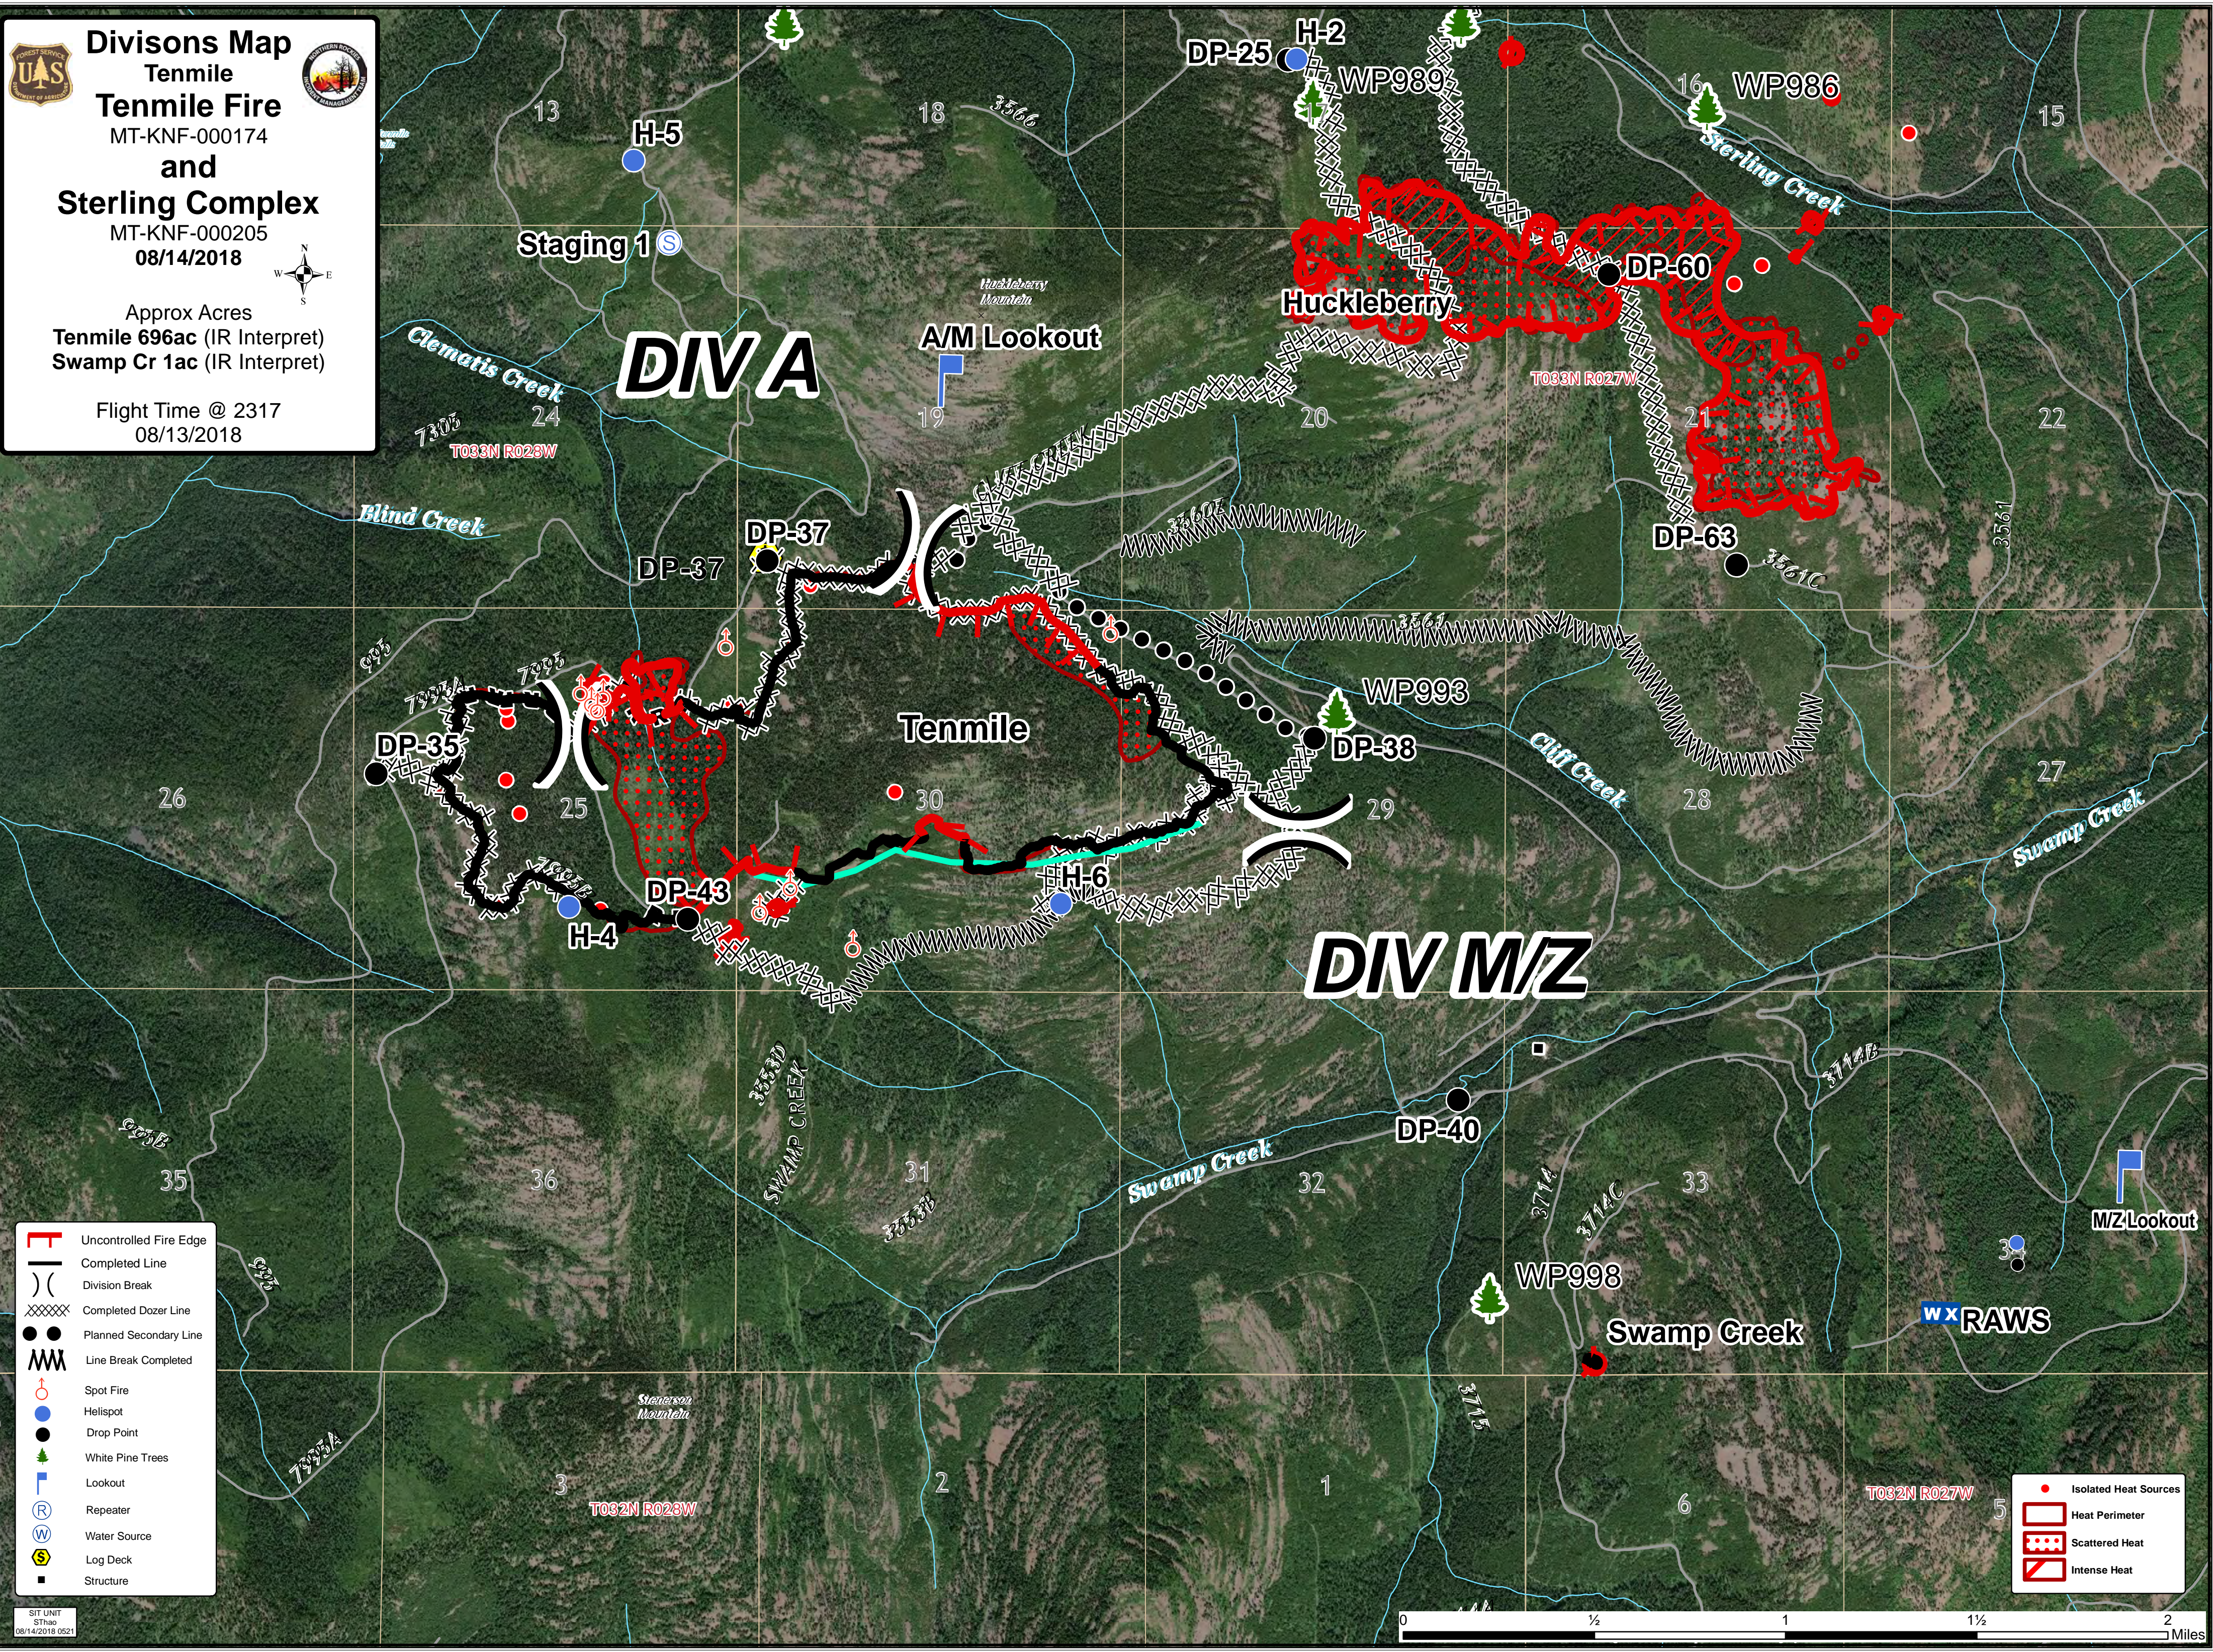

Divisions Map
Tenmile
Tenmile Fire
 MT-KNF-000174
and
Sterling Complex
 MT-KNF-000205
08/14/2018

Approx Acres
Tenmile 696ac (IR Interpret)
Swamp Cr 1ac (IR Interpret)

Flight Time @ 2317
 08/13/2018

- Uncontrolled Fire Edge
- Completed Line
- Division Break
- Completed Dozer Line
- Planned Secondary Line
- Line Break Completed
- Spot Fire
- Helispot
- Drop Point
- White Pine Trees
- Lookout
- Repeater
- Water Source
- Log Deck
- Structure

- Isolated Heat Sources
- Heat Perimeter
- Scattered Heat
- Intense Heat

SIT UNIT
 SThao
 08/14/2018 0521