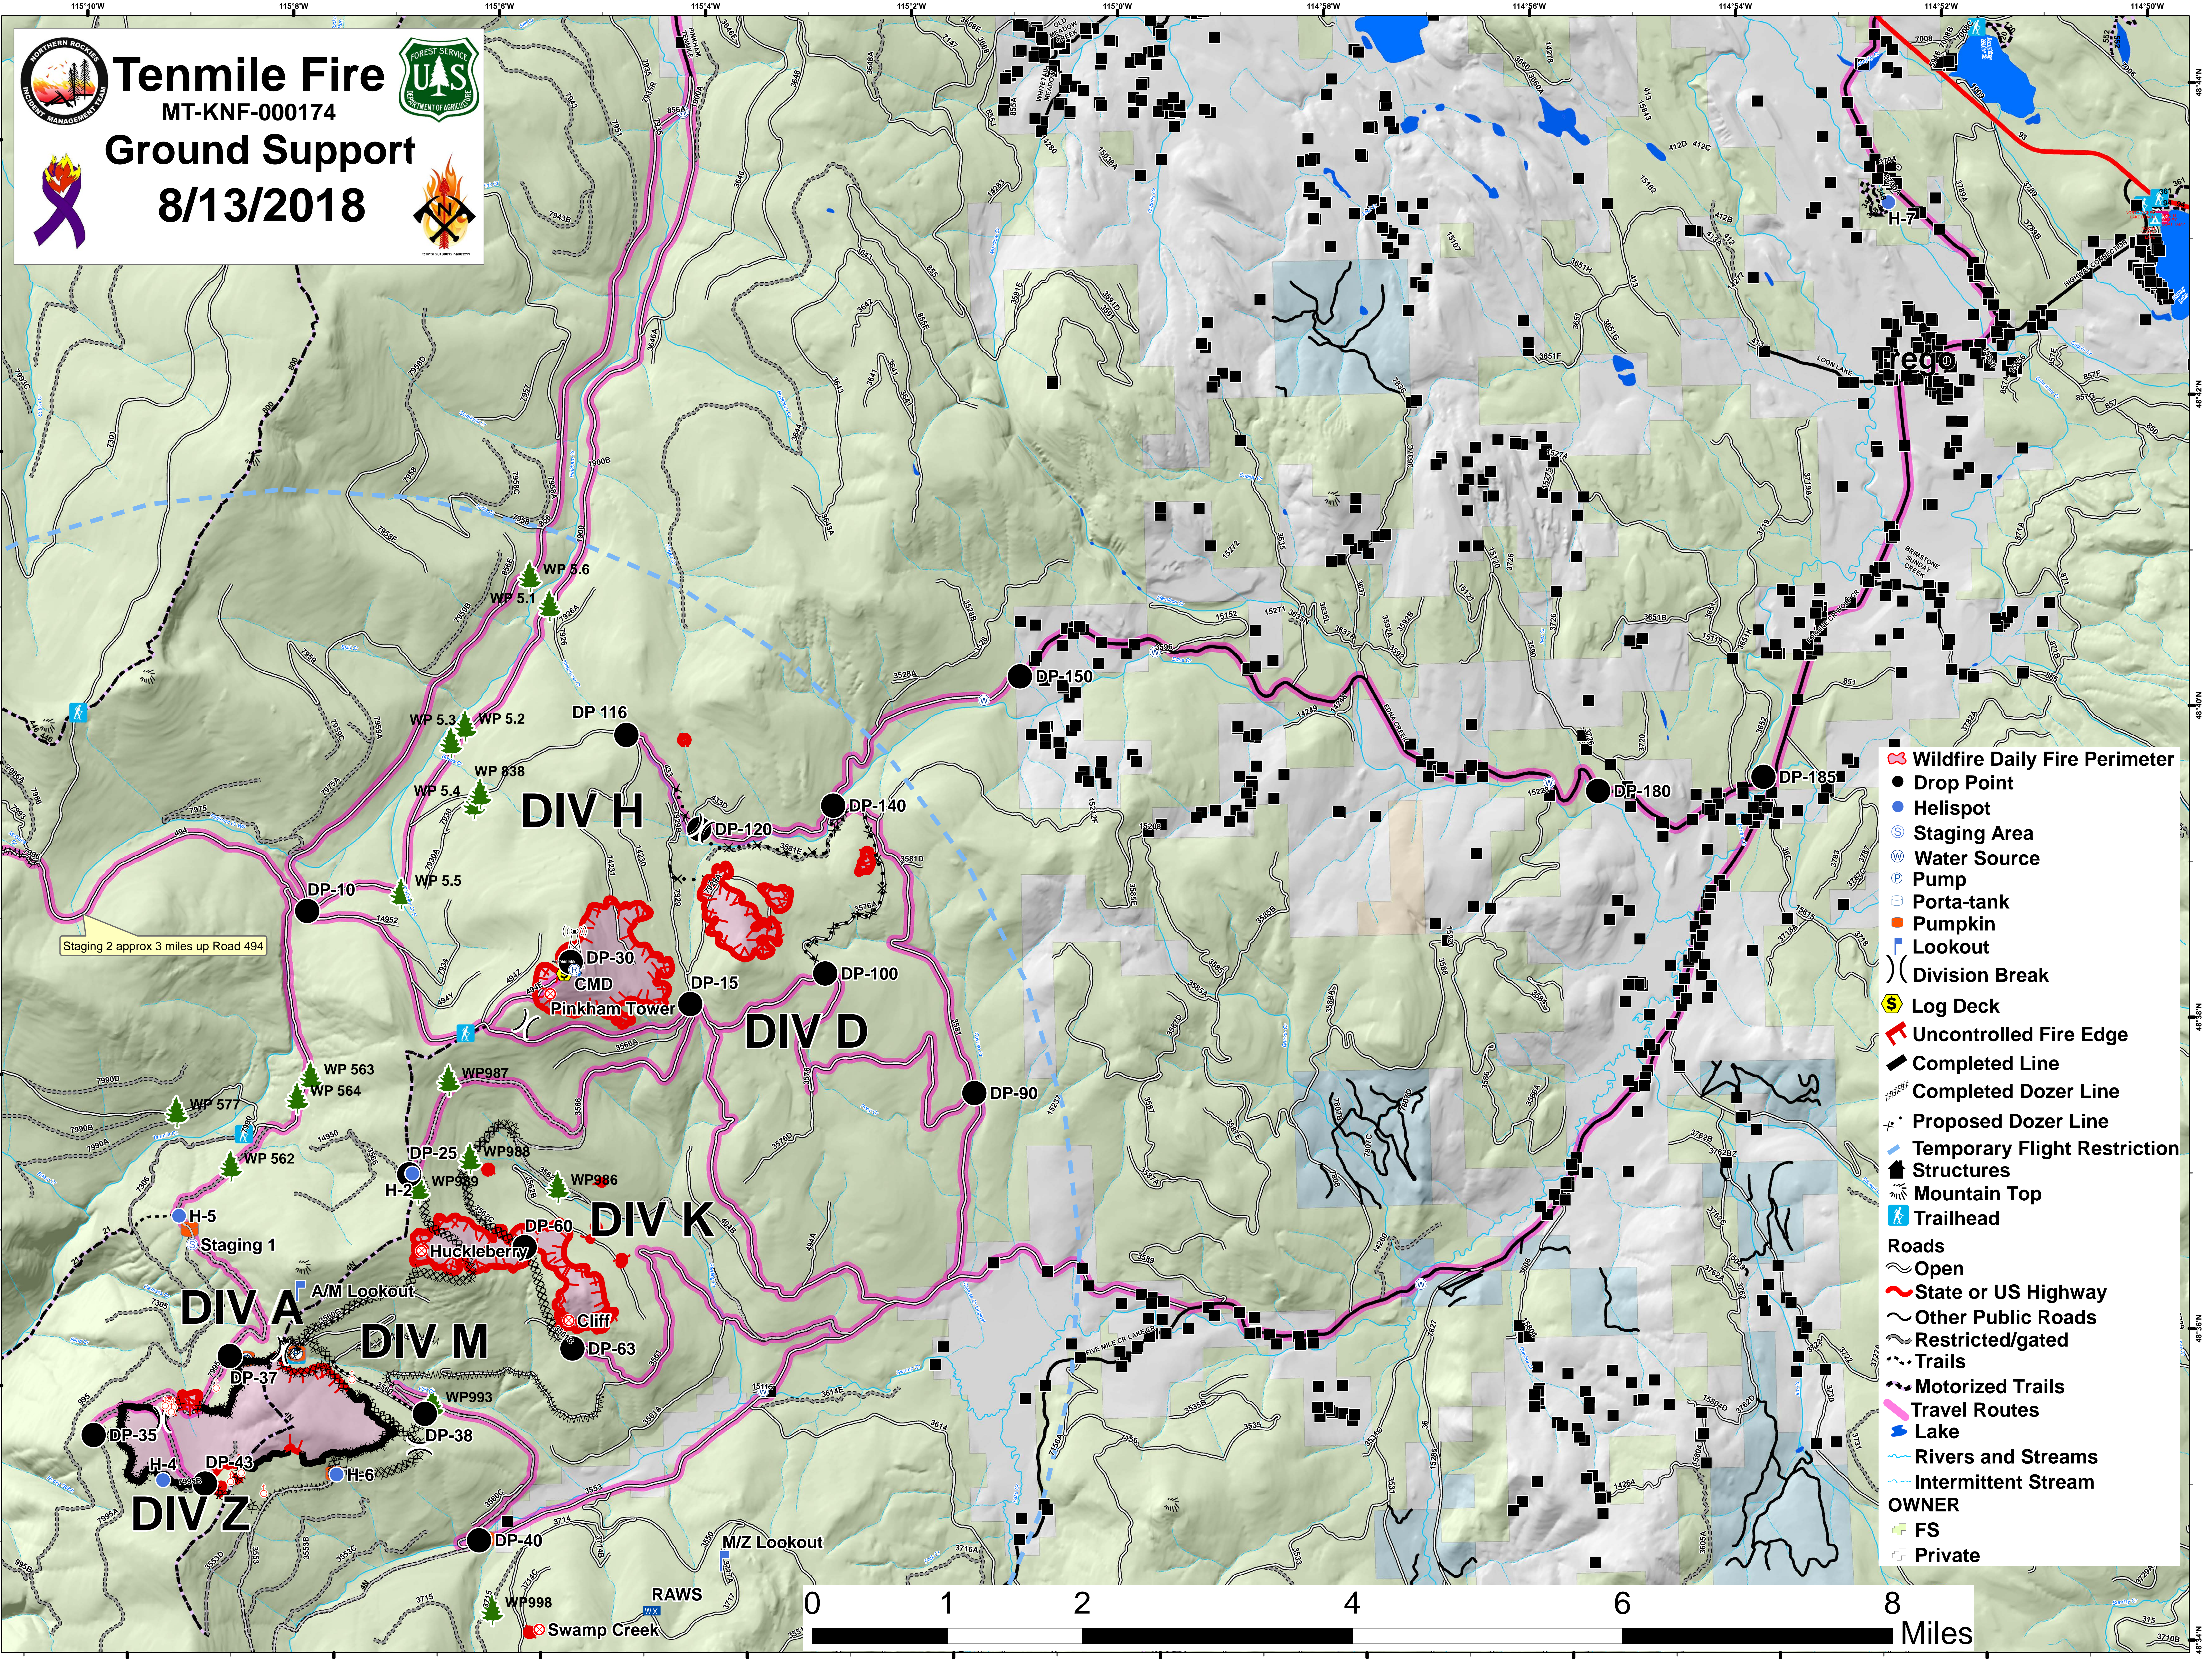

Tenmile Fire

MT-KNF-000174

Ground Support

8/13/2018

- Wildfire Daily Fire Perimeter
- Drop Point
- Helispot
- Staging Area
- Water Source
- Pump
- Porta-tank
- Pumpkin
- Lookout
- Division Break
- Log Deck
- Uncontrolled Fire Edge
- Completed Line
- Completed Dozer Line
- Proposed Dozer Line
- Temporary Flight Restriction
- Structures
- Mountain Top
- Trailhead
- Roads**
- Open
- State or US Highway
- Other Public Roads
- Restricted/gated
- Trails
- Motorized Trails
- Travel Routes
- Lake
- Rivers and Streams
- Intermittent Stream
- OWNER**
- FS
- Private

Staging 2 approx 3 miles up Road 494

Staging 1

DIV H

DIV D

DIV K

DIV A

DIV M

DIV Z

CMD
Pinkham Tower

Huckleberry

Cliff

RAWS

Swamp Creek