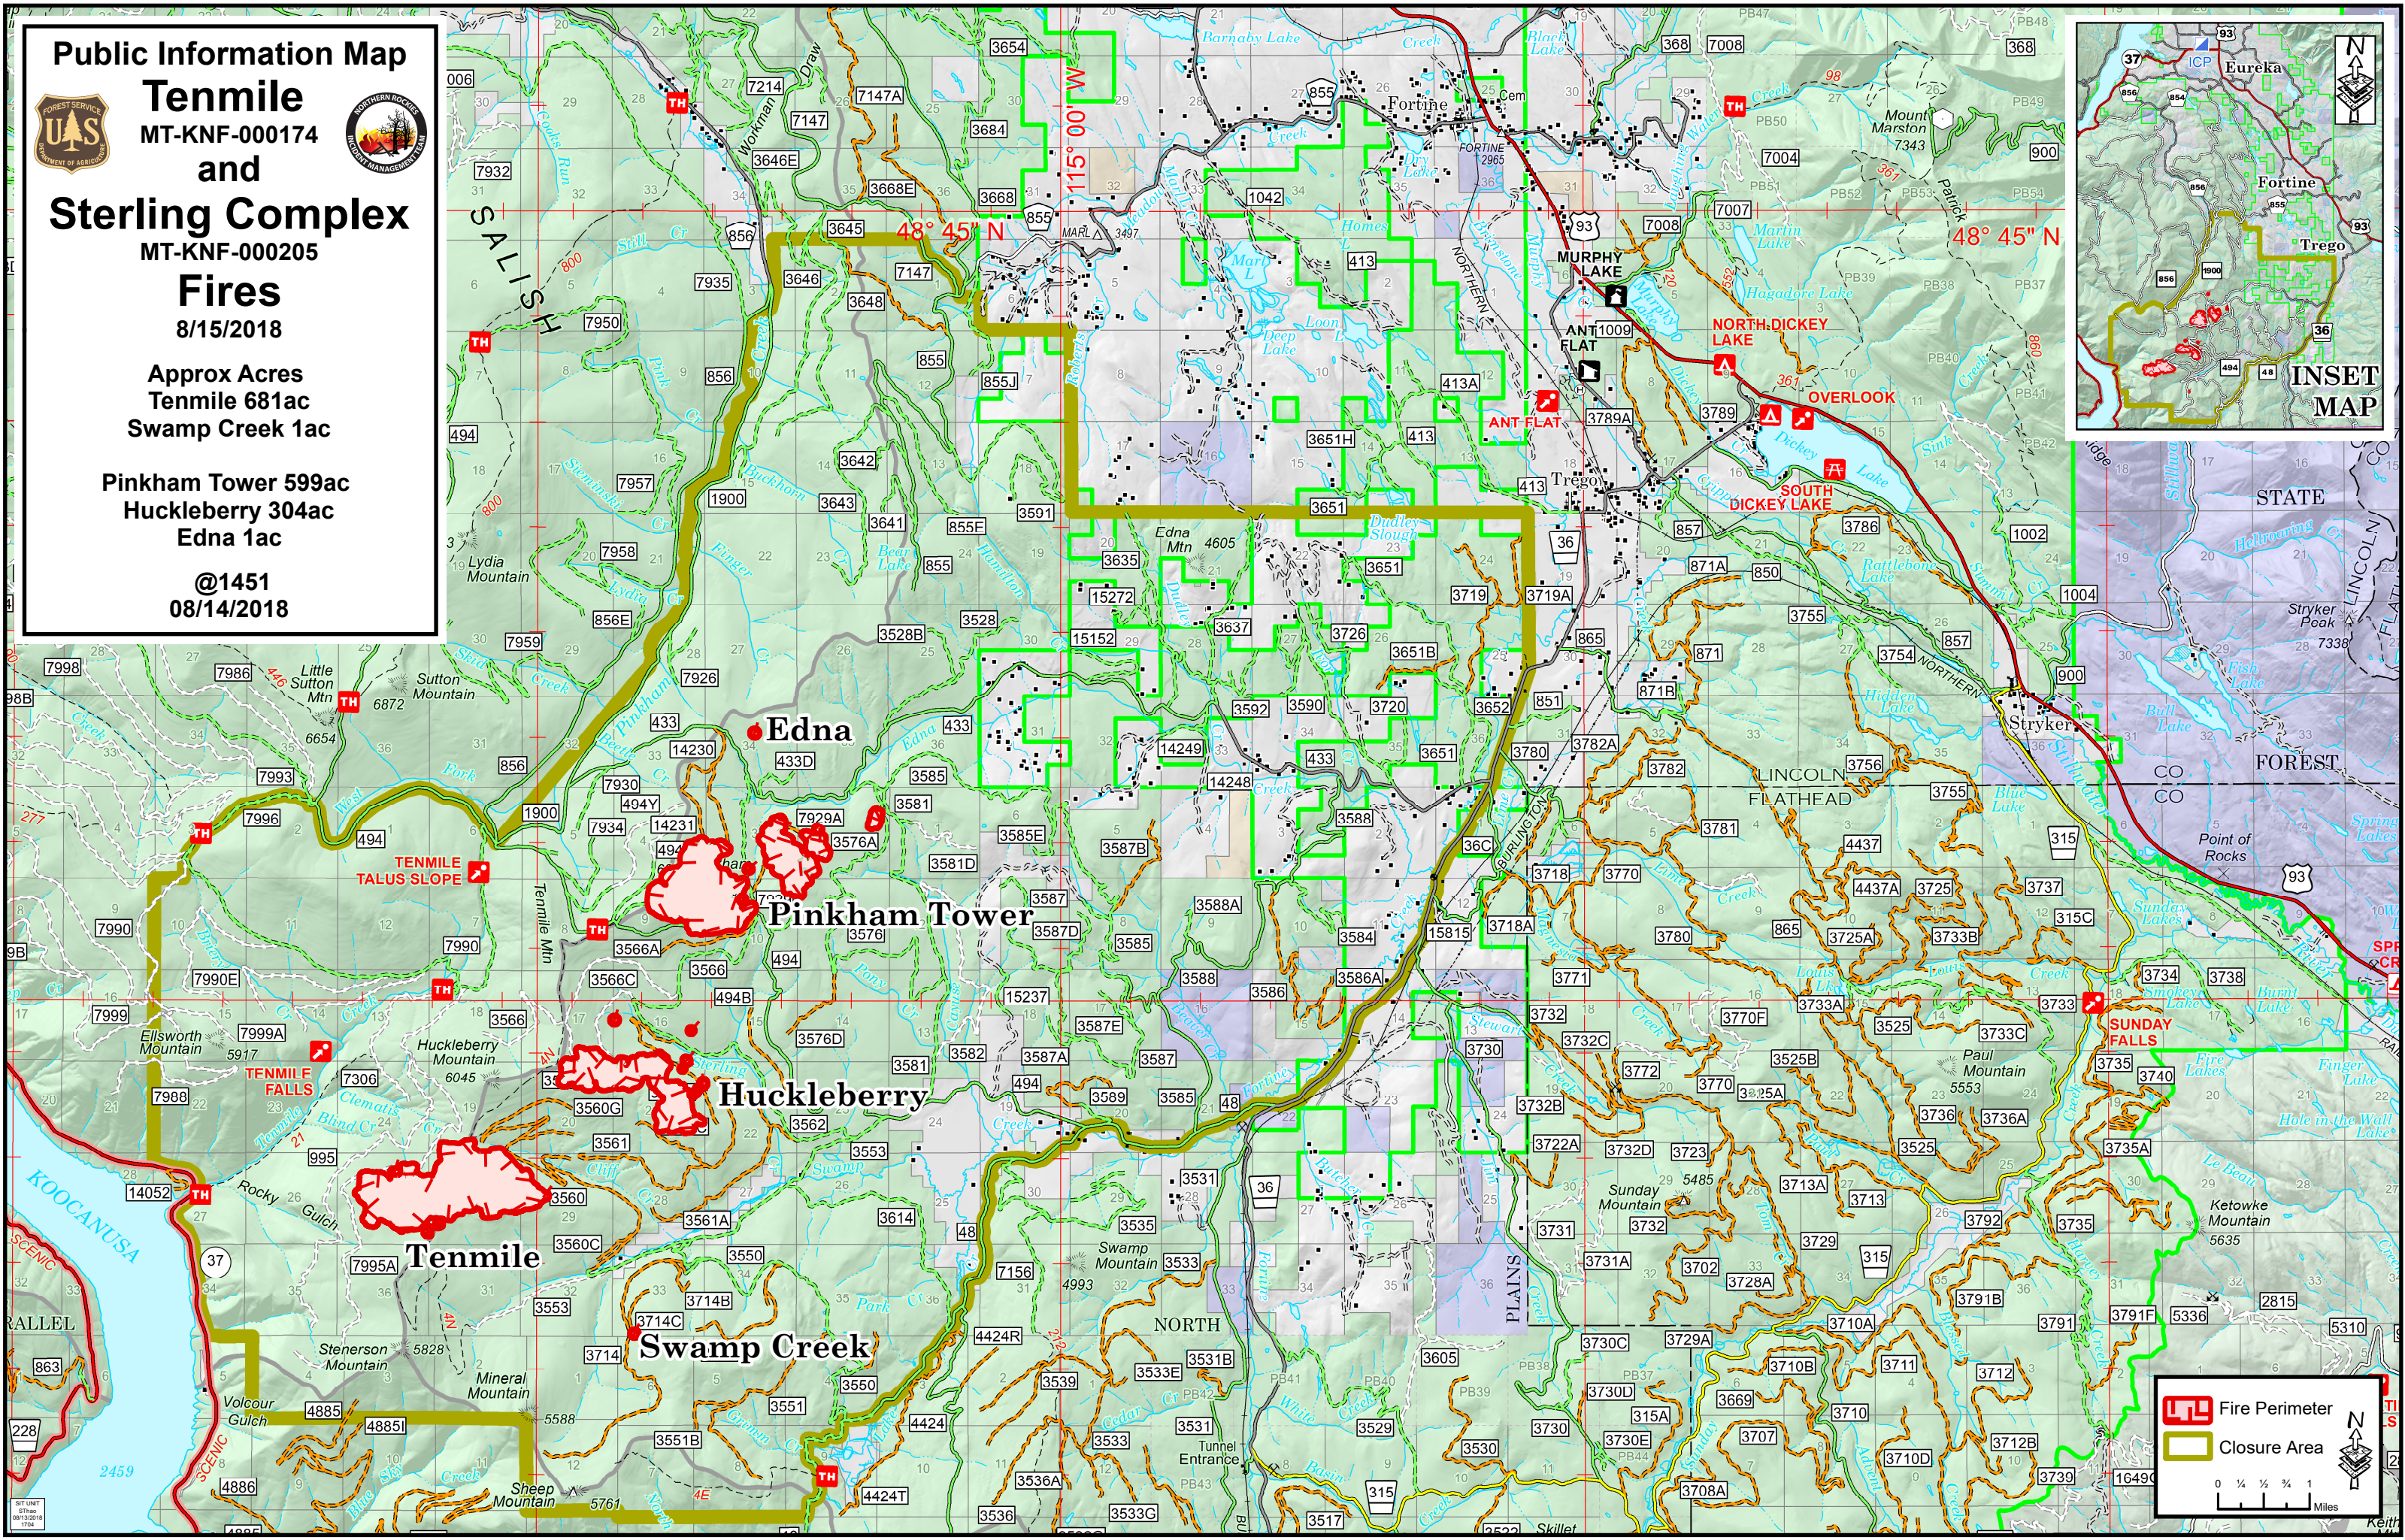

Public Information Map

Tenmile MT-KNF-000174 and Sterling Complex MT-KNF-000205 Fires

8/15/2018

Approx Acres
Tenmile 681ac
Swamp Creek 1ac

Pinkham Tower 599ac
Huckleberry 304ac
Edna 1ac

@1451
08/14/2018

Fire Perimeter
 Closure Area

0 1/4 1/2 3/4 1 Miles