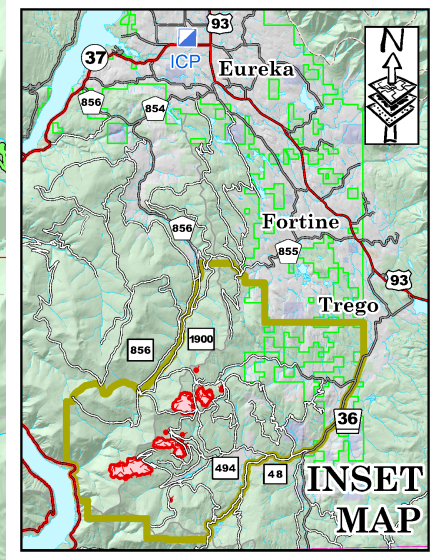

Public Information Map

Tenmile MT-KNF-000174 and Sterling Complex MT-KNF-000205 Fires

8/15/2018

Approx Acres
Tenmile 681ac
Swamp Creek 1ac

Pinkham Tower 599ac
Huckleberry 304ac
Edna 1ac

@1451
08/14/2018

Fire Perimeter
 Closure Area

0 1/4 1/2 3/4 1 Miles