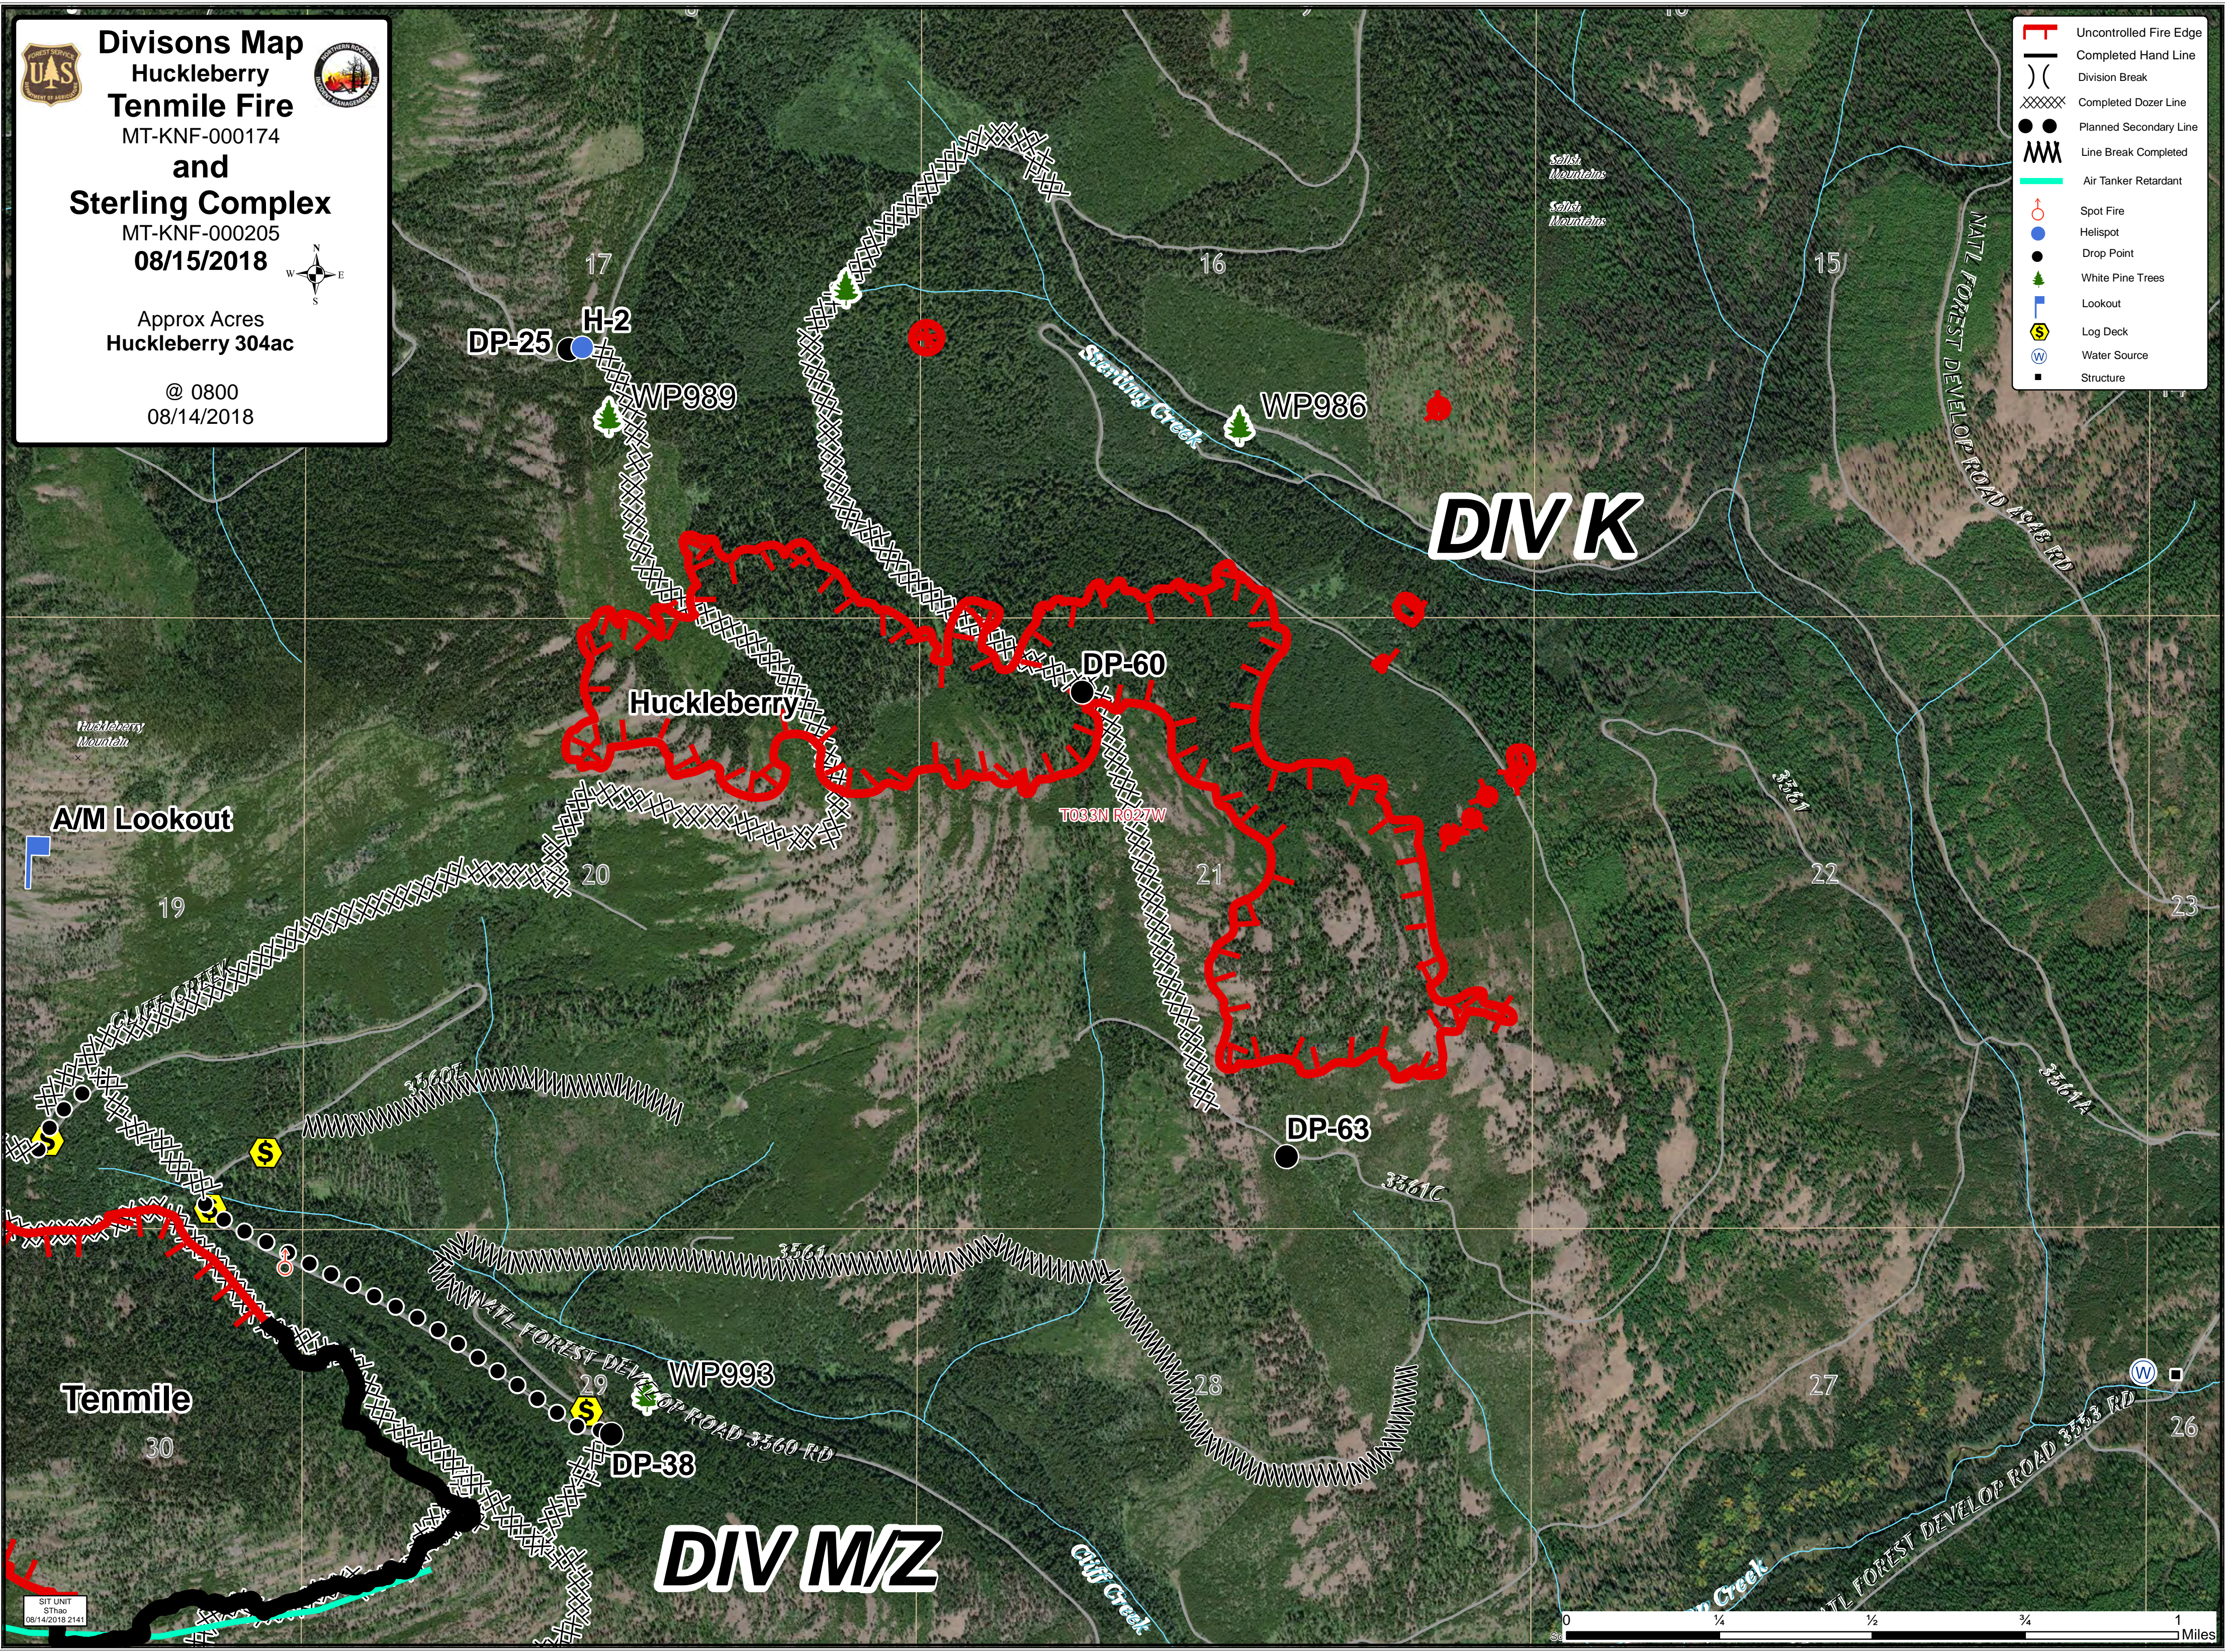

Divisions Map
Huckleberry
Tenmile Fire
 MT-KNF-000174
and
Sterling Complex
 MT-KNF-000205
08/15/2018

Approx Acres
Huckleberry 304ac

@ 0800
 08/14/2018

- Uncontrolled Fire Edge
- Completed Hand Line
- Division Break
- Completed Dozer Line
- Planned Secondary Line
- Line Break Completed
- Air Tanker Retardant
- Spot Fire
- Helispot
- Drop Point
- White Pine Trees
- Lookout
- Log Deck
- Water Source
- Structure

SIT UNIT
 SThao
 08/14/2018 2141