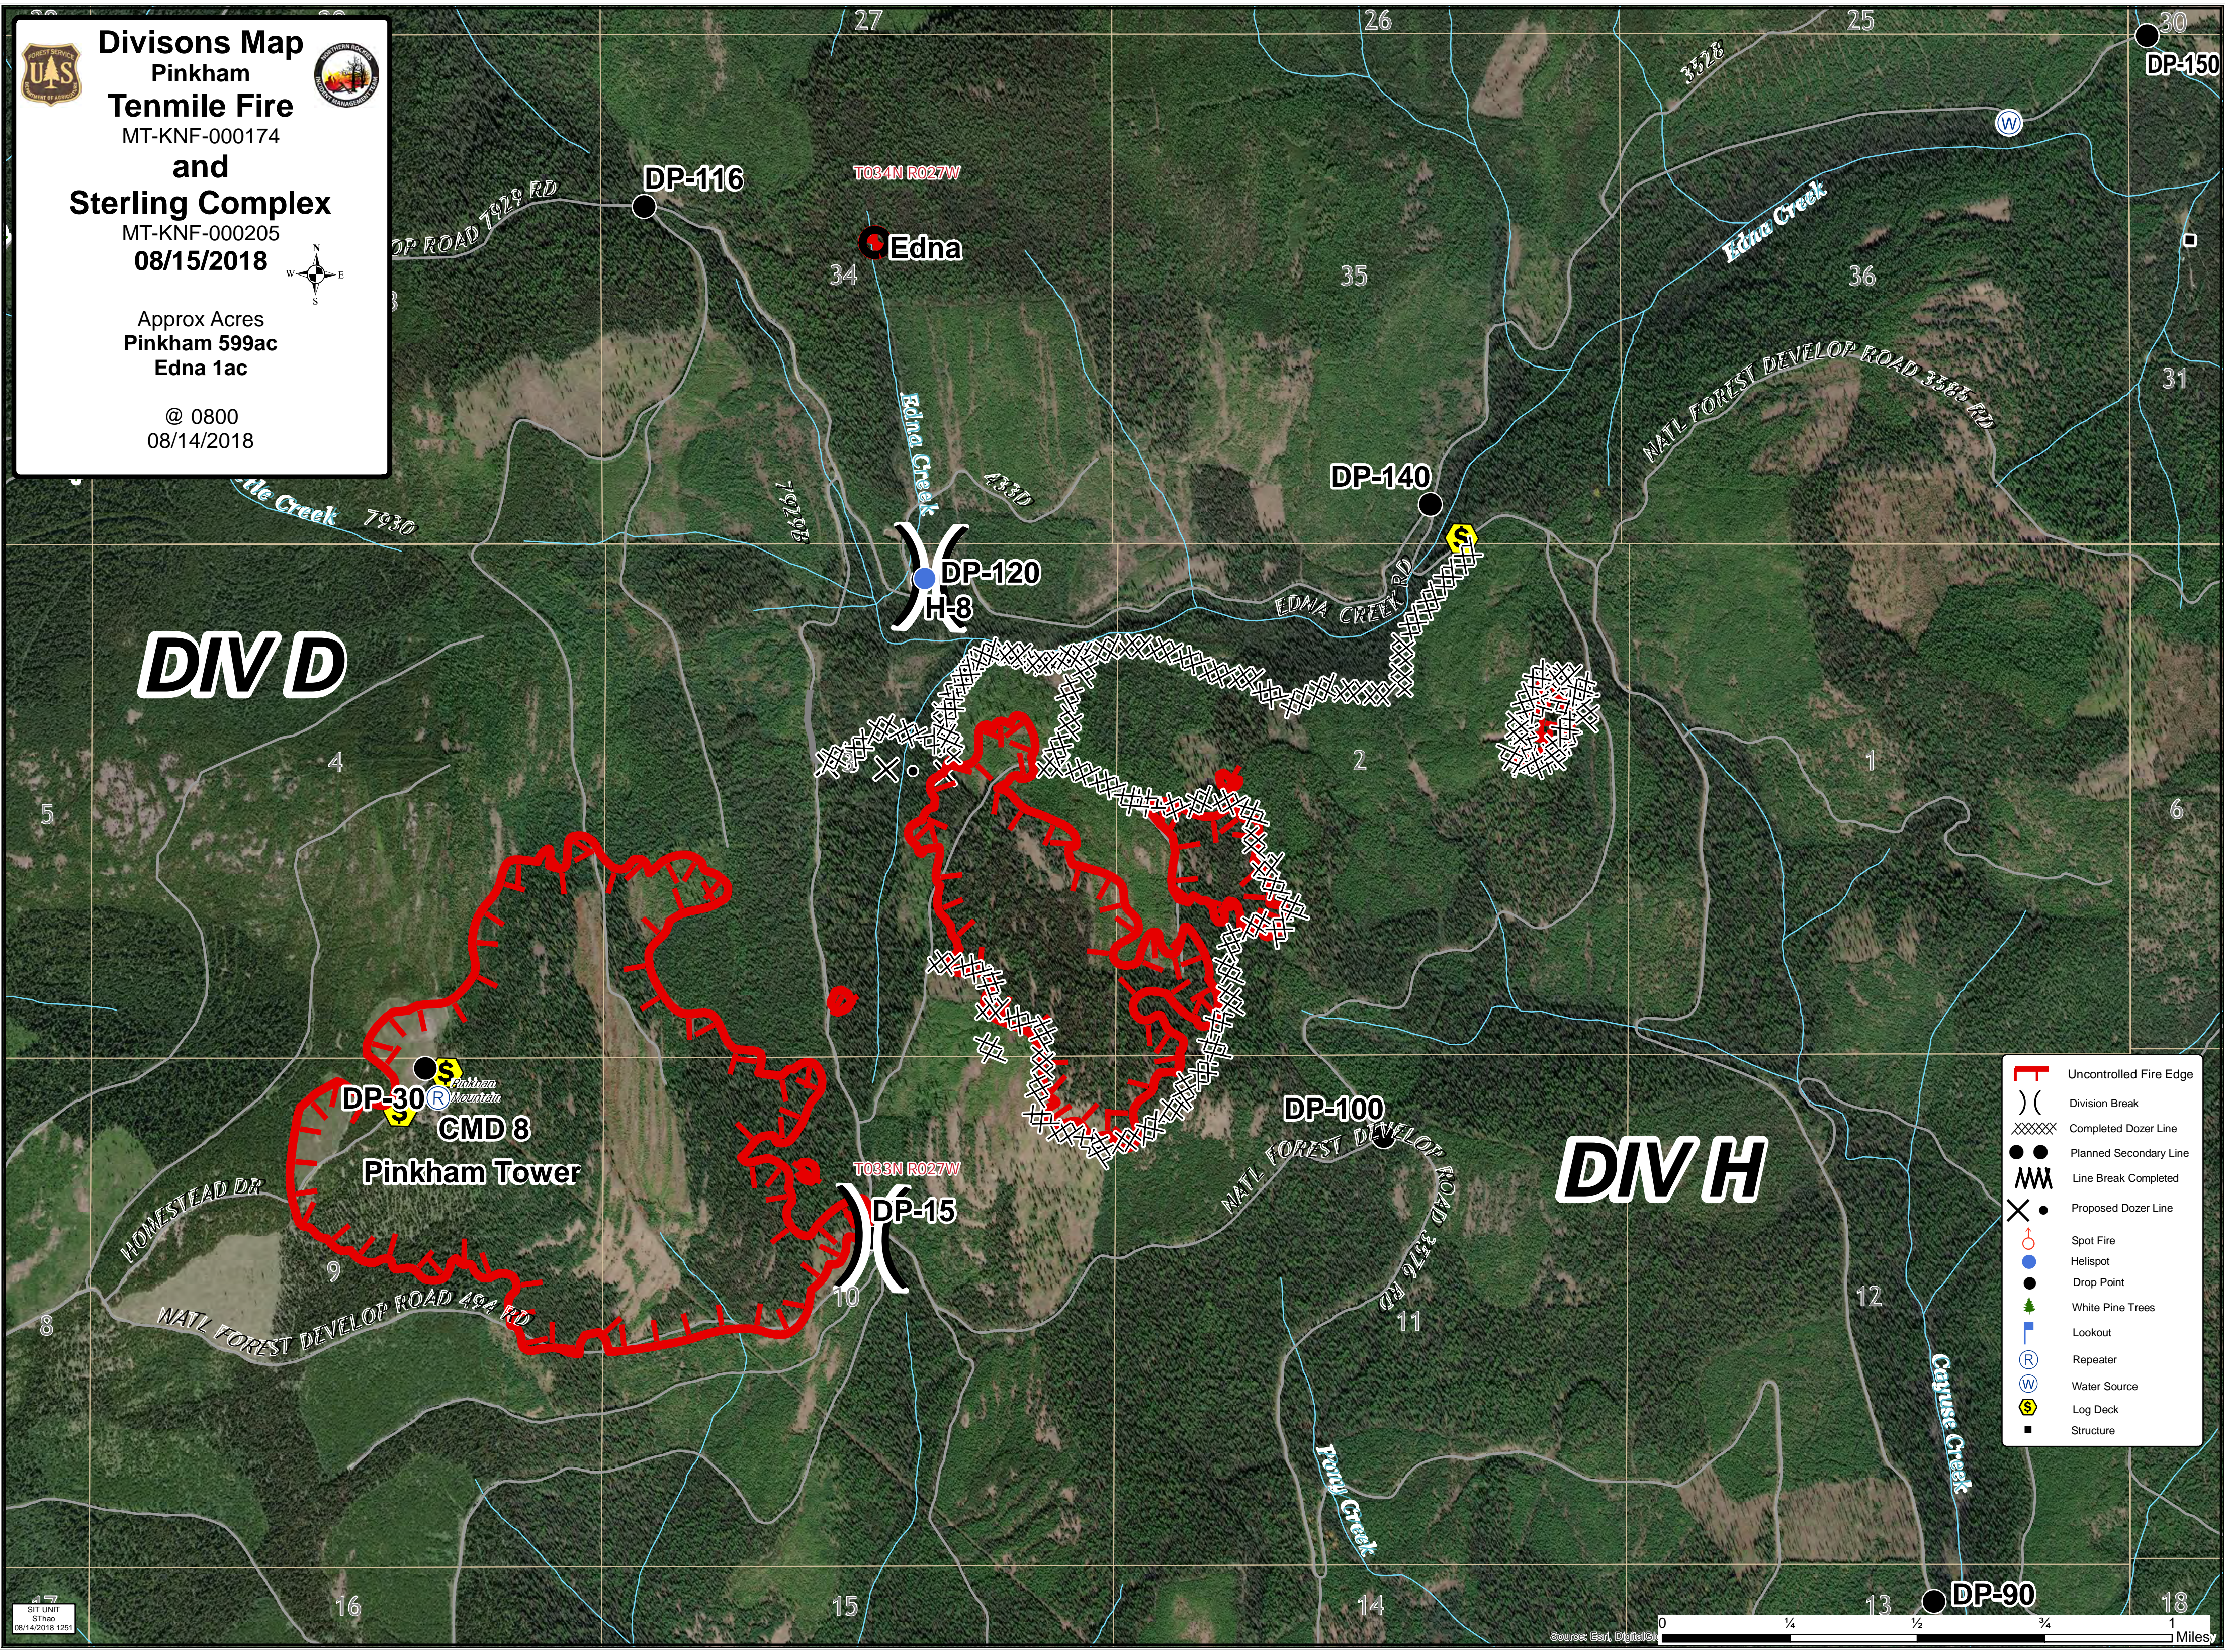

Divisions Map
Pinkham
Tenmile Fire
 MT-KNF-000174
and
Sterling Complex
 MT-KNF-000205
08/15/2018

Approx Acres
 Pinkham 599ac
 Edna 1ac

@ 0800
 08/14/2018

- Uncontrolled Fire Edge
- Division Break
- Completed Dozer Line
- Planned Secondary Line
- Line Break Completed
- Proposed Dozer Line
- Spot Fire
- Helispot
- Drop Point
- White Pine Trees
- Lookout
- Repeater
- Water Source
- Log Deck
- Structure

SIT UNIT
 5TH 90
 08/14/2018 1251

Source: Esri, DigitalGlobe
 0 1/4 1/2 3/4 1 Miles