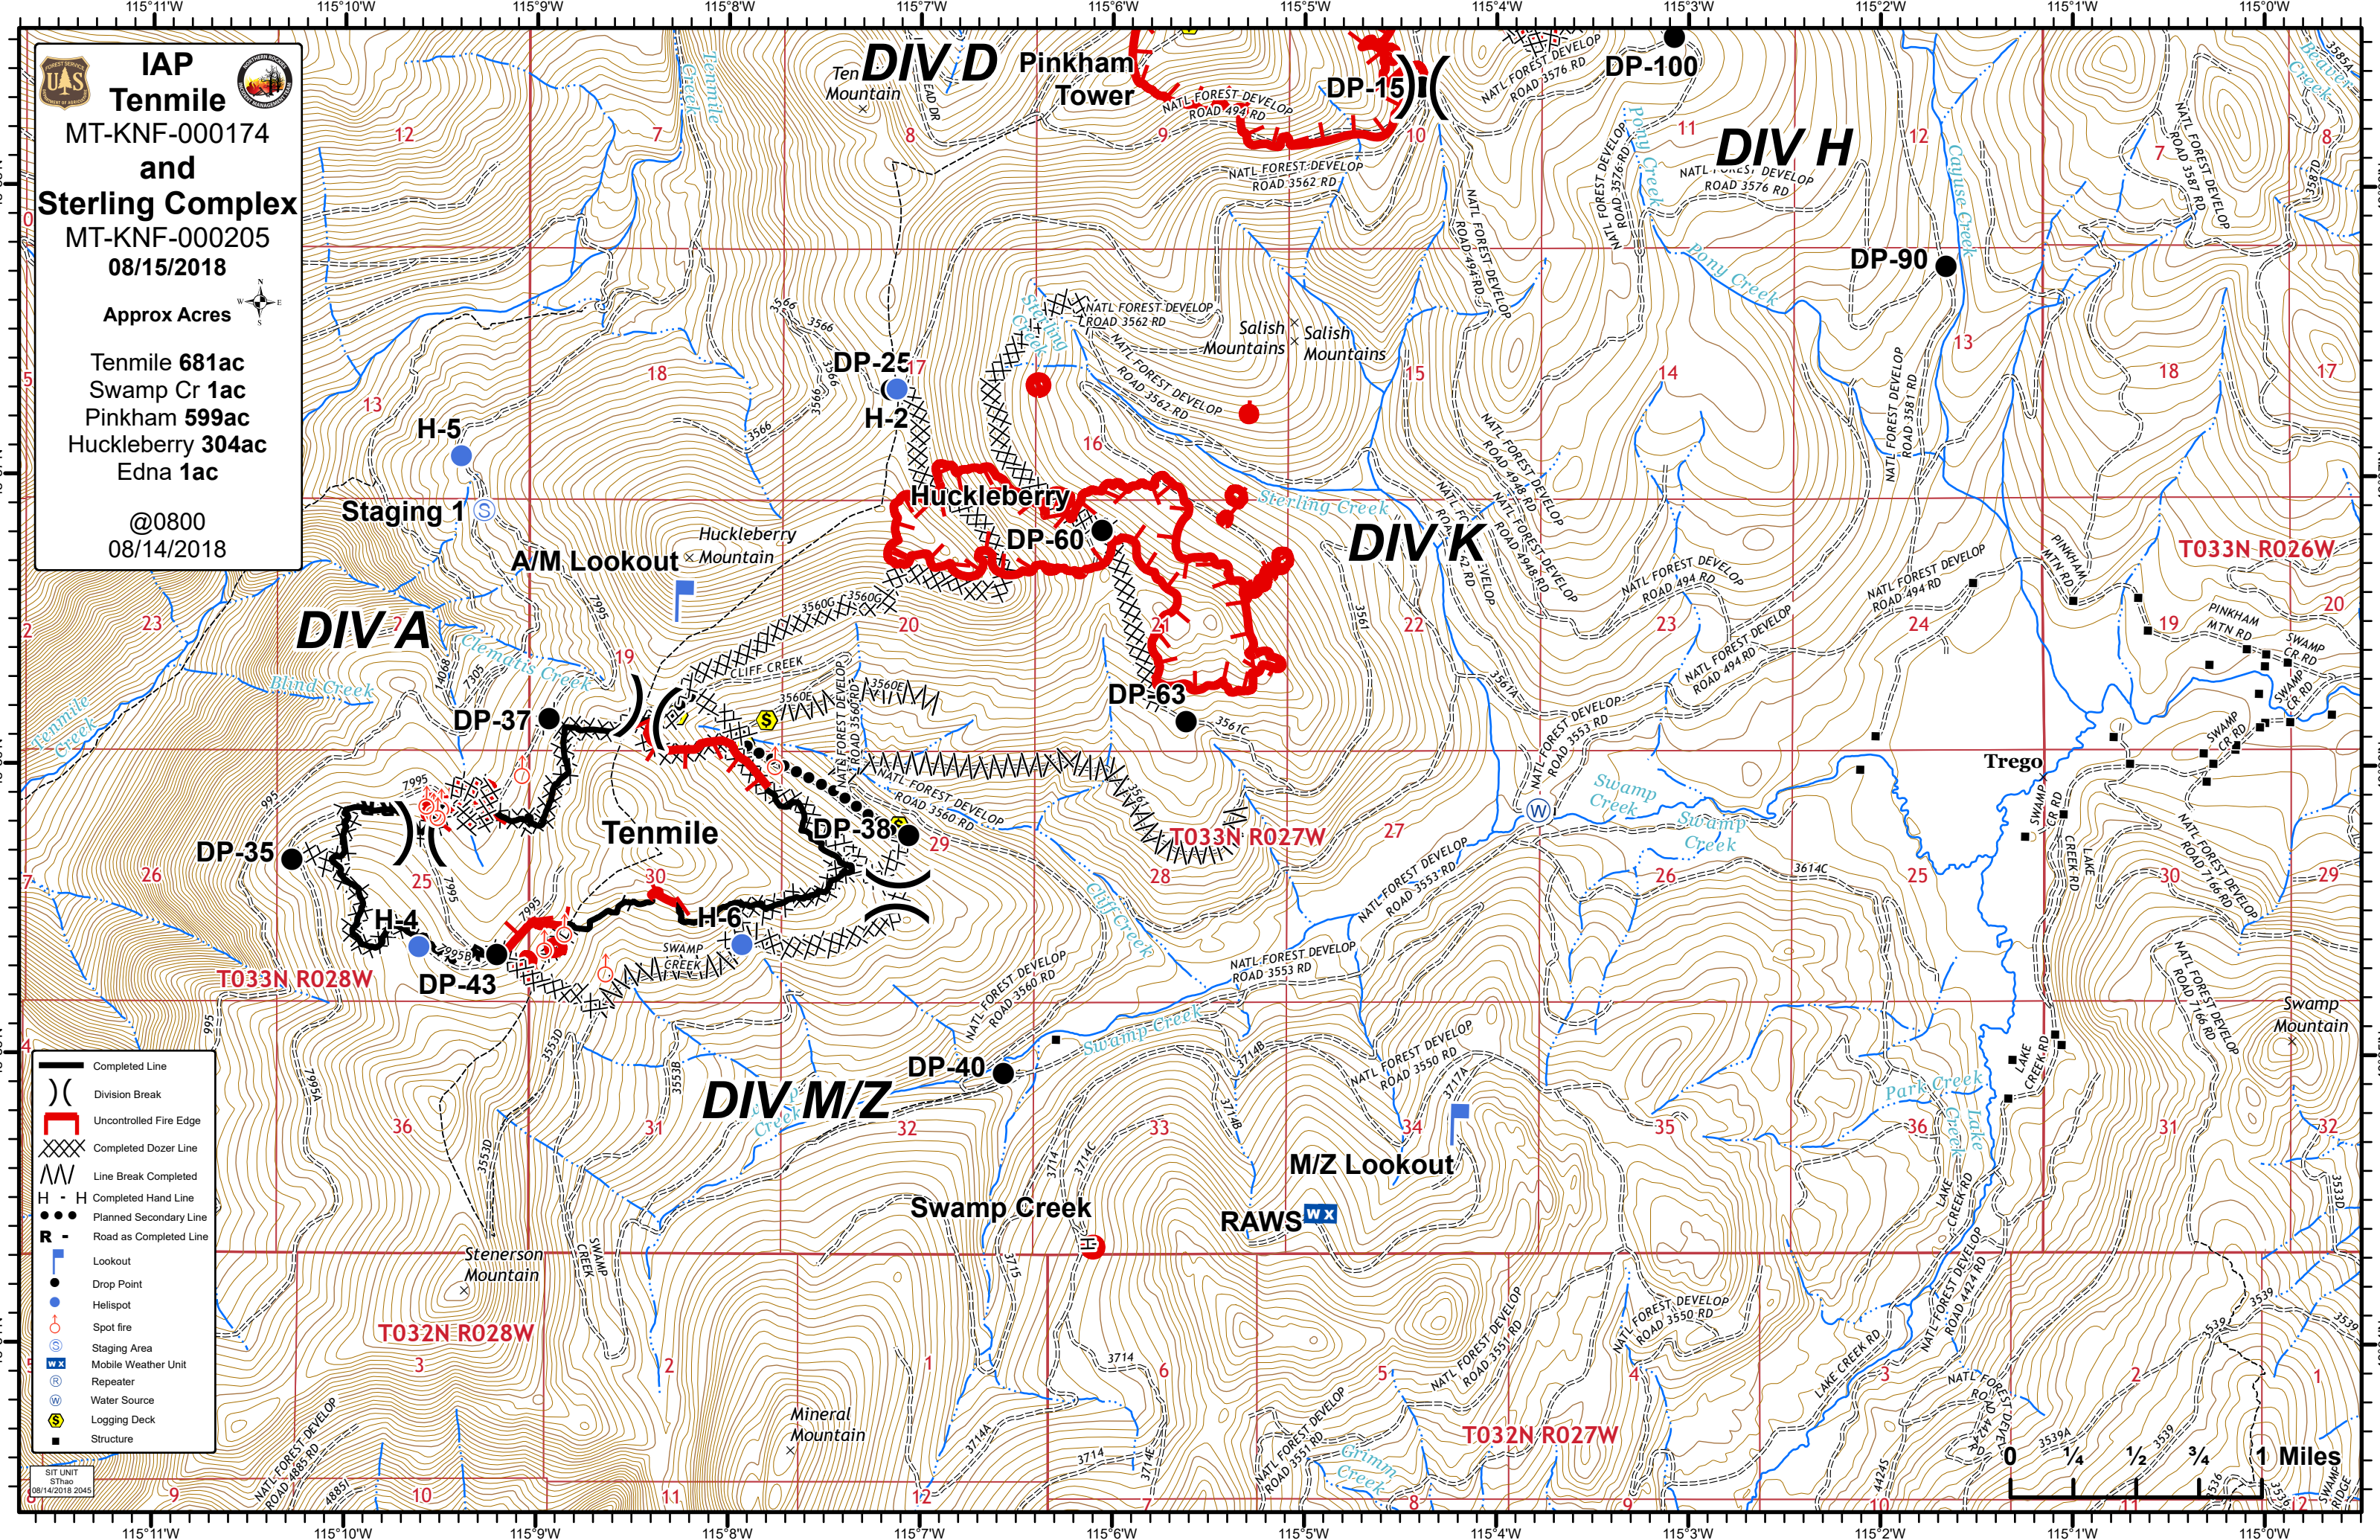

IAP
Tenmile
 MT-KNF-000174
and
Sterling Complex
 MT-KNF-000205
08/15/2018

Approx Acres

Tenmile 681ac
 Swamp Cr 1ac
 Pinkham 599ac
 Huckleberry 304ac
 Edna 1ac

@0800
 08/14/2018

SIT UNIT
 5TH ed
 08/14/2018 2045