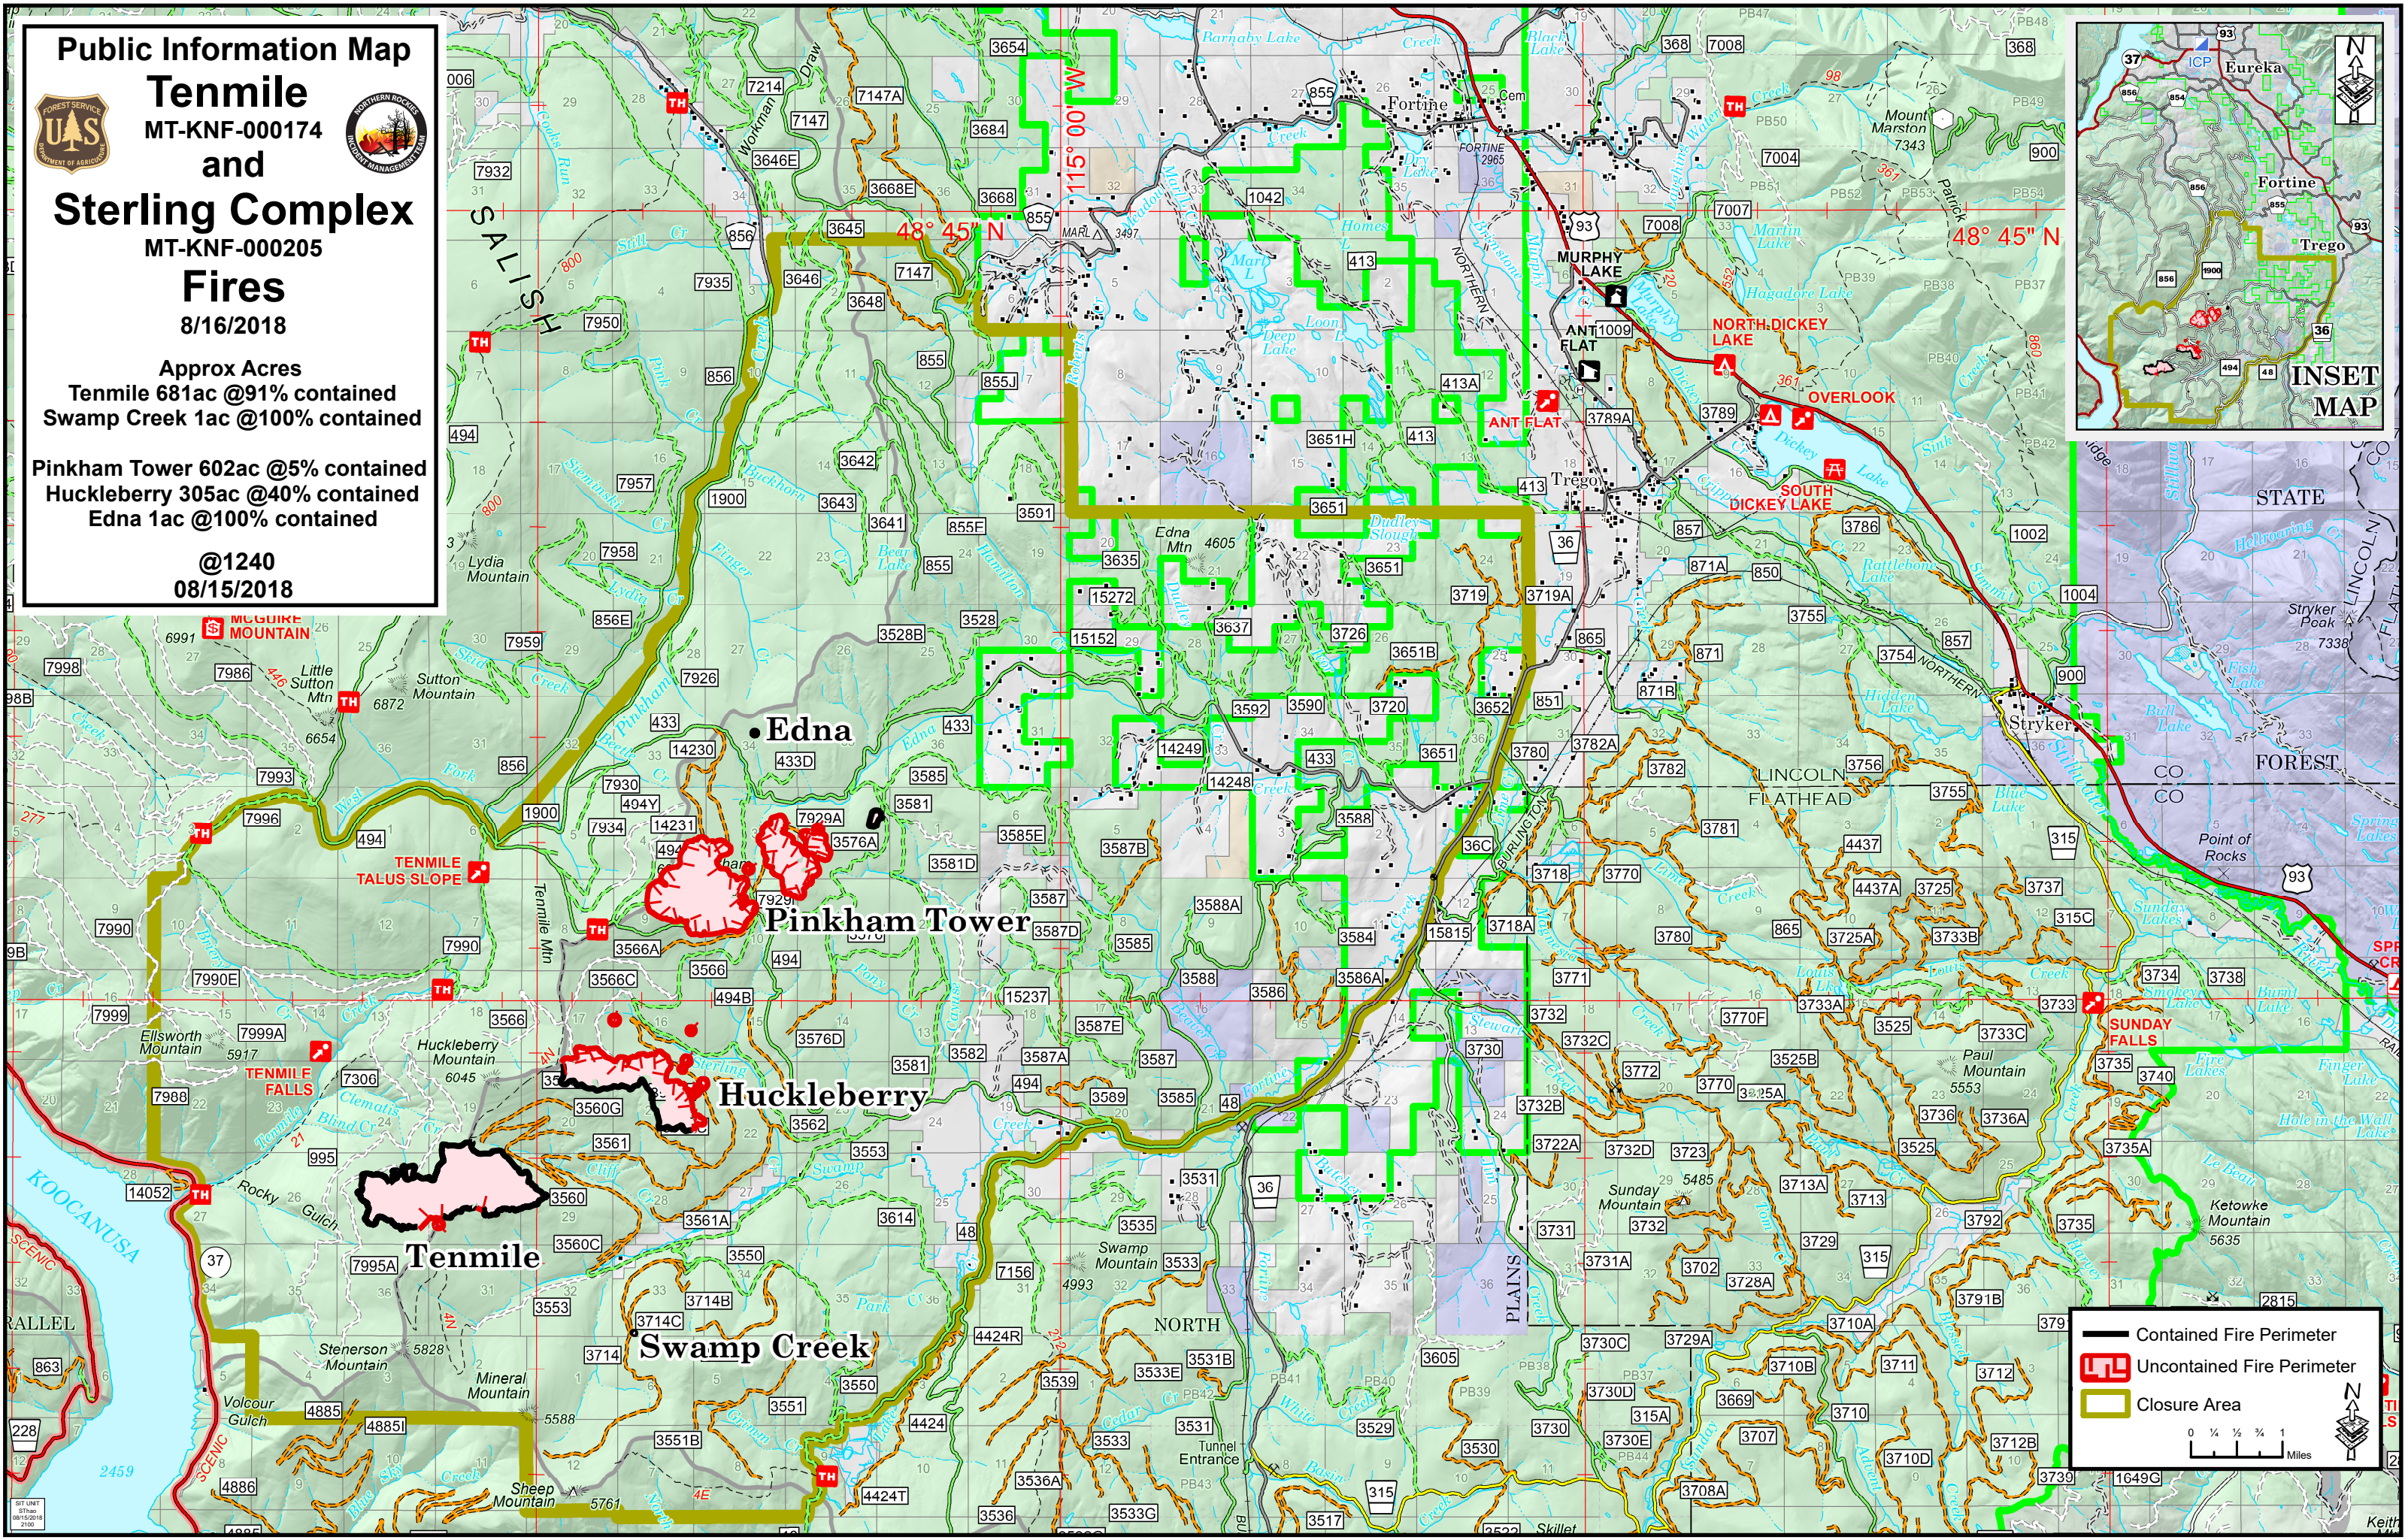

Public Information Map

Tenmile and Sterling Complex Fires

8/16/2018

Approx Acres
Tenmile 681ac @91% contained
Swamp Creek 1ac @100% contained

Pinkham Tower 602ac @5% contained
Huckleberry 305ac @40% contained
Edna 1ac @100% contained

@1240
08/15/2018

Contained Fire Perimeter
 Uncontained Fire Perimeter
 Closure Area

0 1/4 1/2 3/4 1 Miles