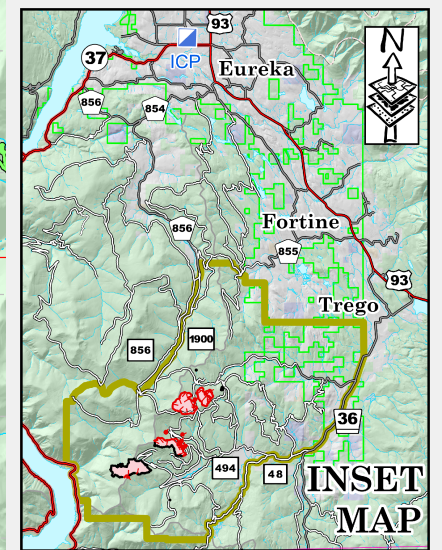

Public Information Map

Tenmile and Sterling Complex Fires

8/16/2018

Approx Acres
Tenmile 681ac @91% contained
Swamp Creek 1ac @100% contained

Pinkham Tower 602ac @5% contained
Huckleberry 305ac @40% contained
Edna 1ac @100% contained

@1240
08/15/2018

Contained Fire Perimeter
 Uncontained Fire Perimeter
 Closure Area

0 1/4 1/2 3/4 1 Miles