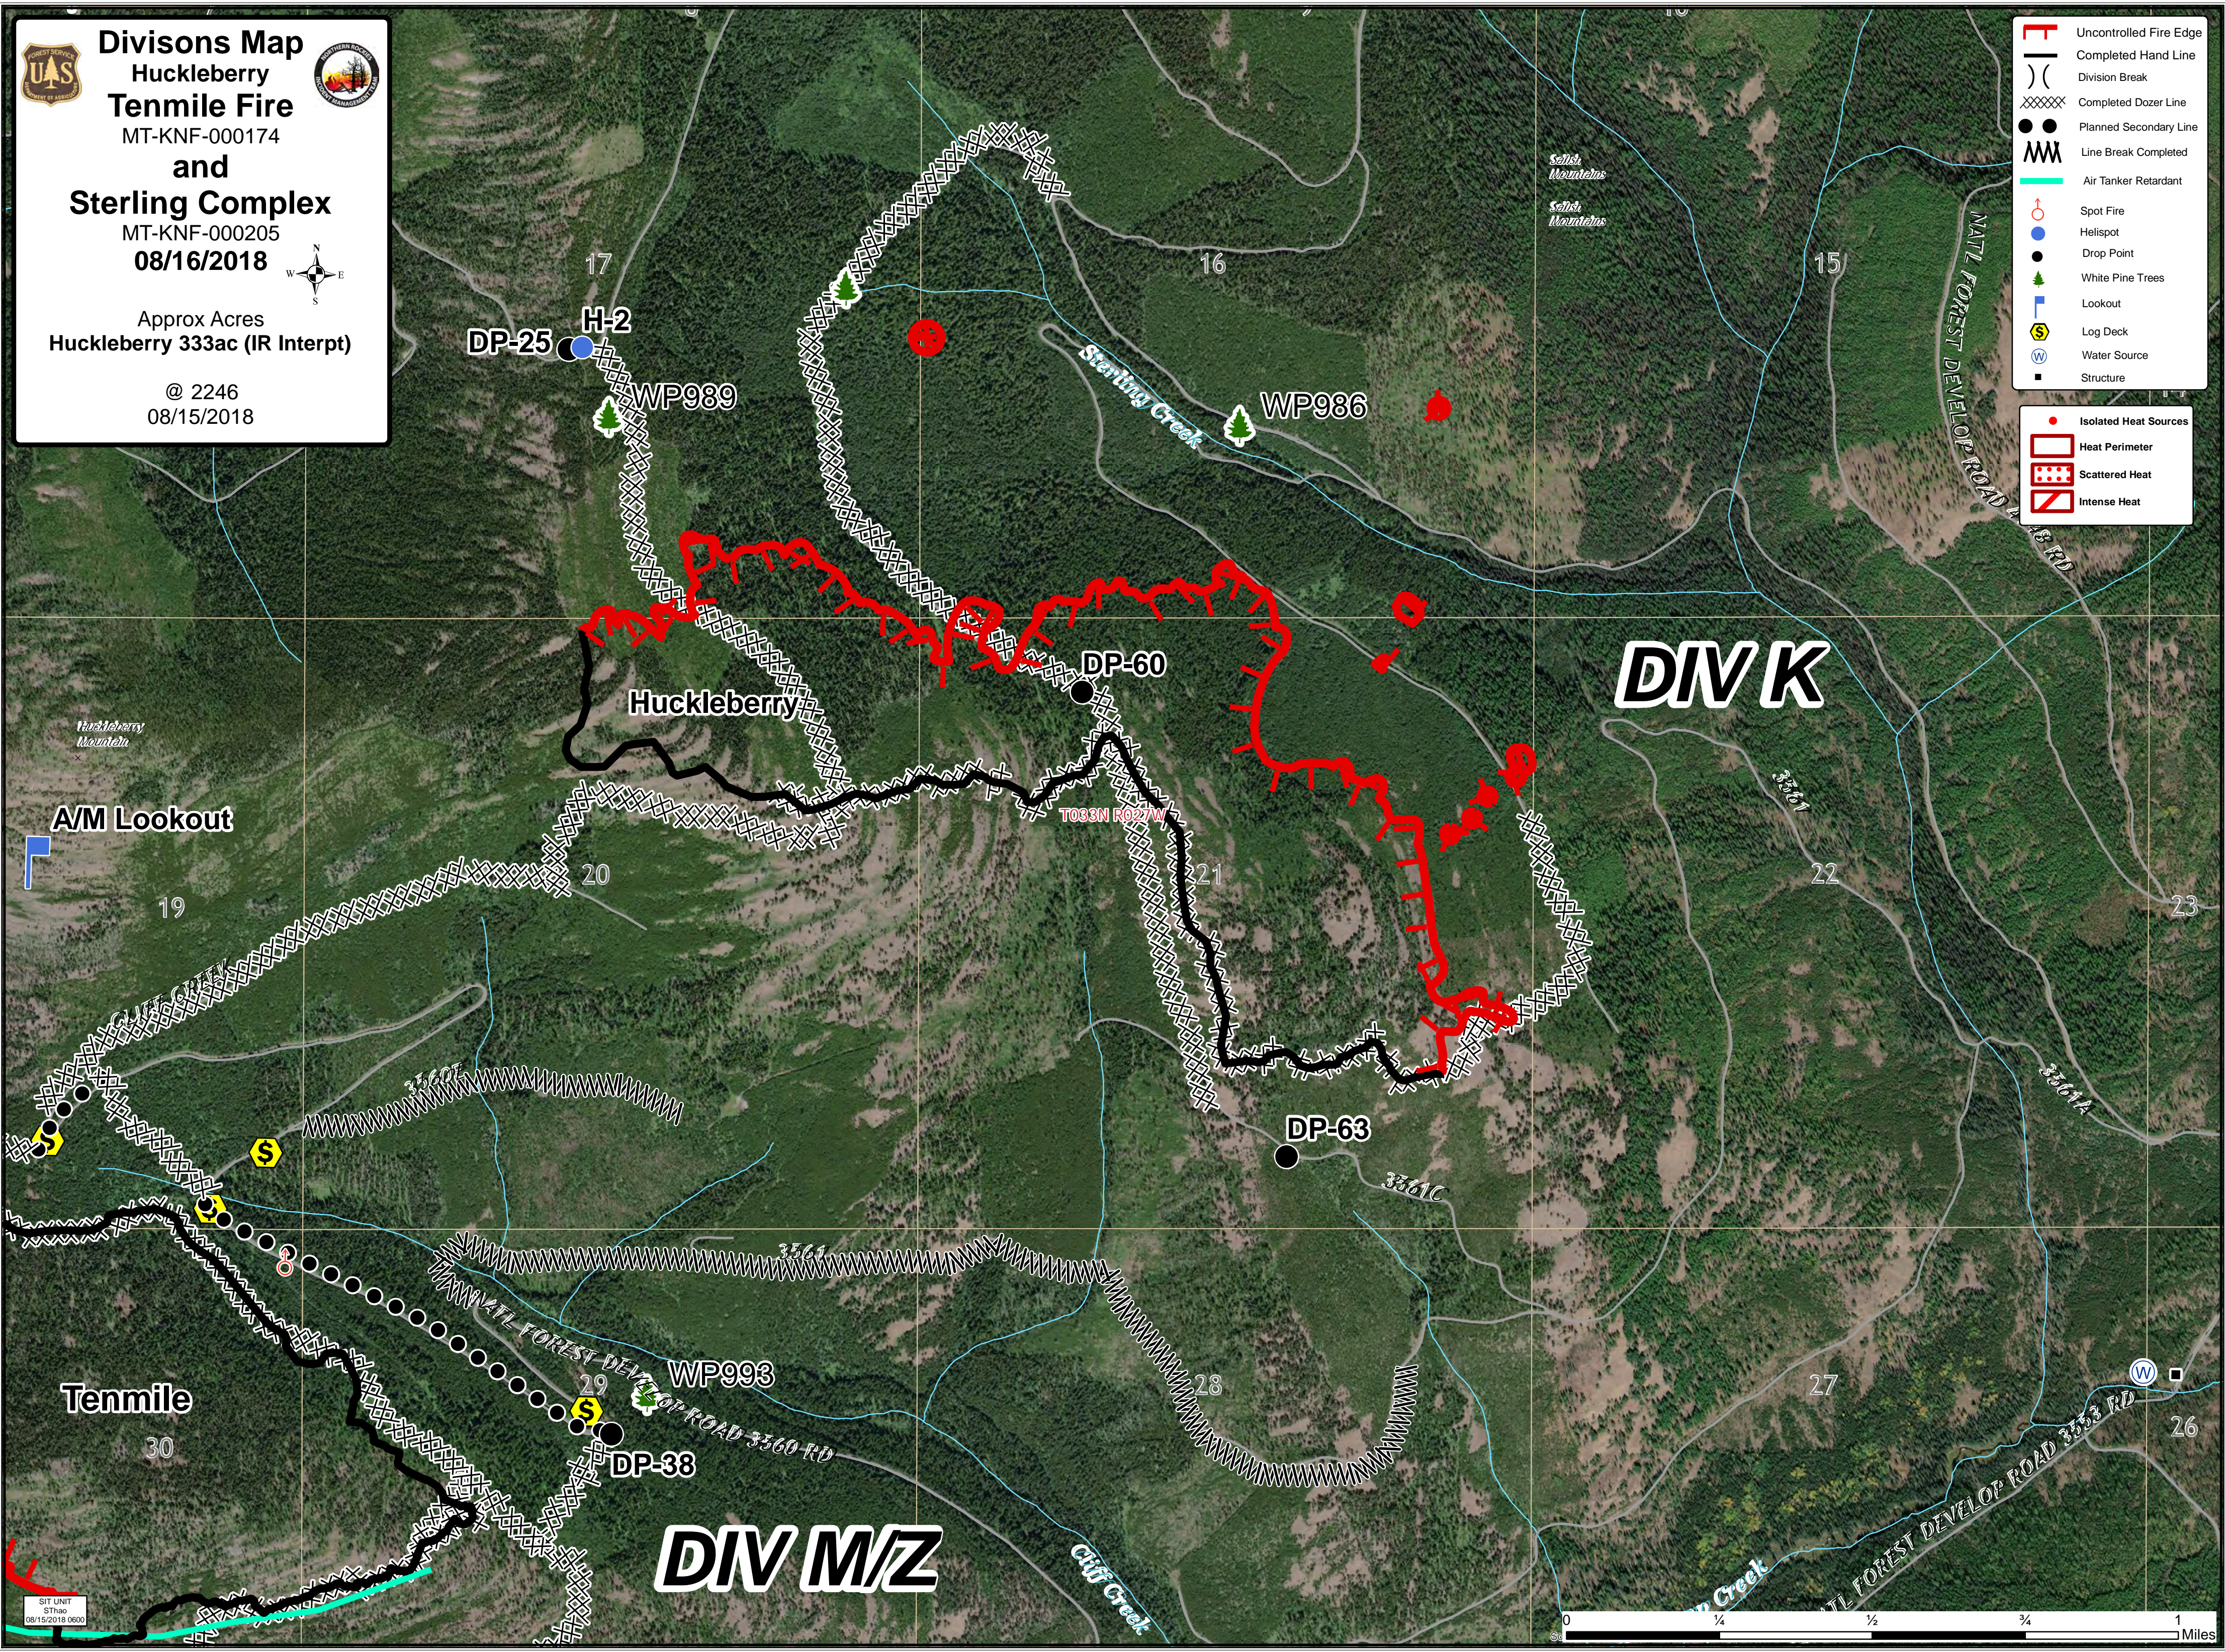

Divisions Map
Huckleberry
Tenmile Fire
 MT-KNF-000174
and
Sterling Complex
 MT-KNF-000205
08/16/2018

Approx Acres
Huckleberry 333ac (IR Interpt)

@ 2246
 08/15/2018

	Uncontrolled Fire Edge
	Completed Hand Line
	Division Break
	Completed Dozer Line
	Planned Secondary Line
	Line Break Completed
	Air Tanker Retardant
	Spot Fire
	Helispot
	Drop Point
	White Pine Trees
	Lookout
	Log Deck
	Water Source
	Structure

	Isolated Heat Sources
	Heat Perimeter
	Scattered Heat
	Intense Heat

SIT UNIT
 STHao
 08/15/2018 0600