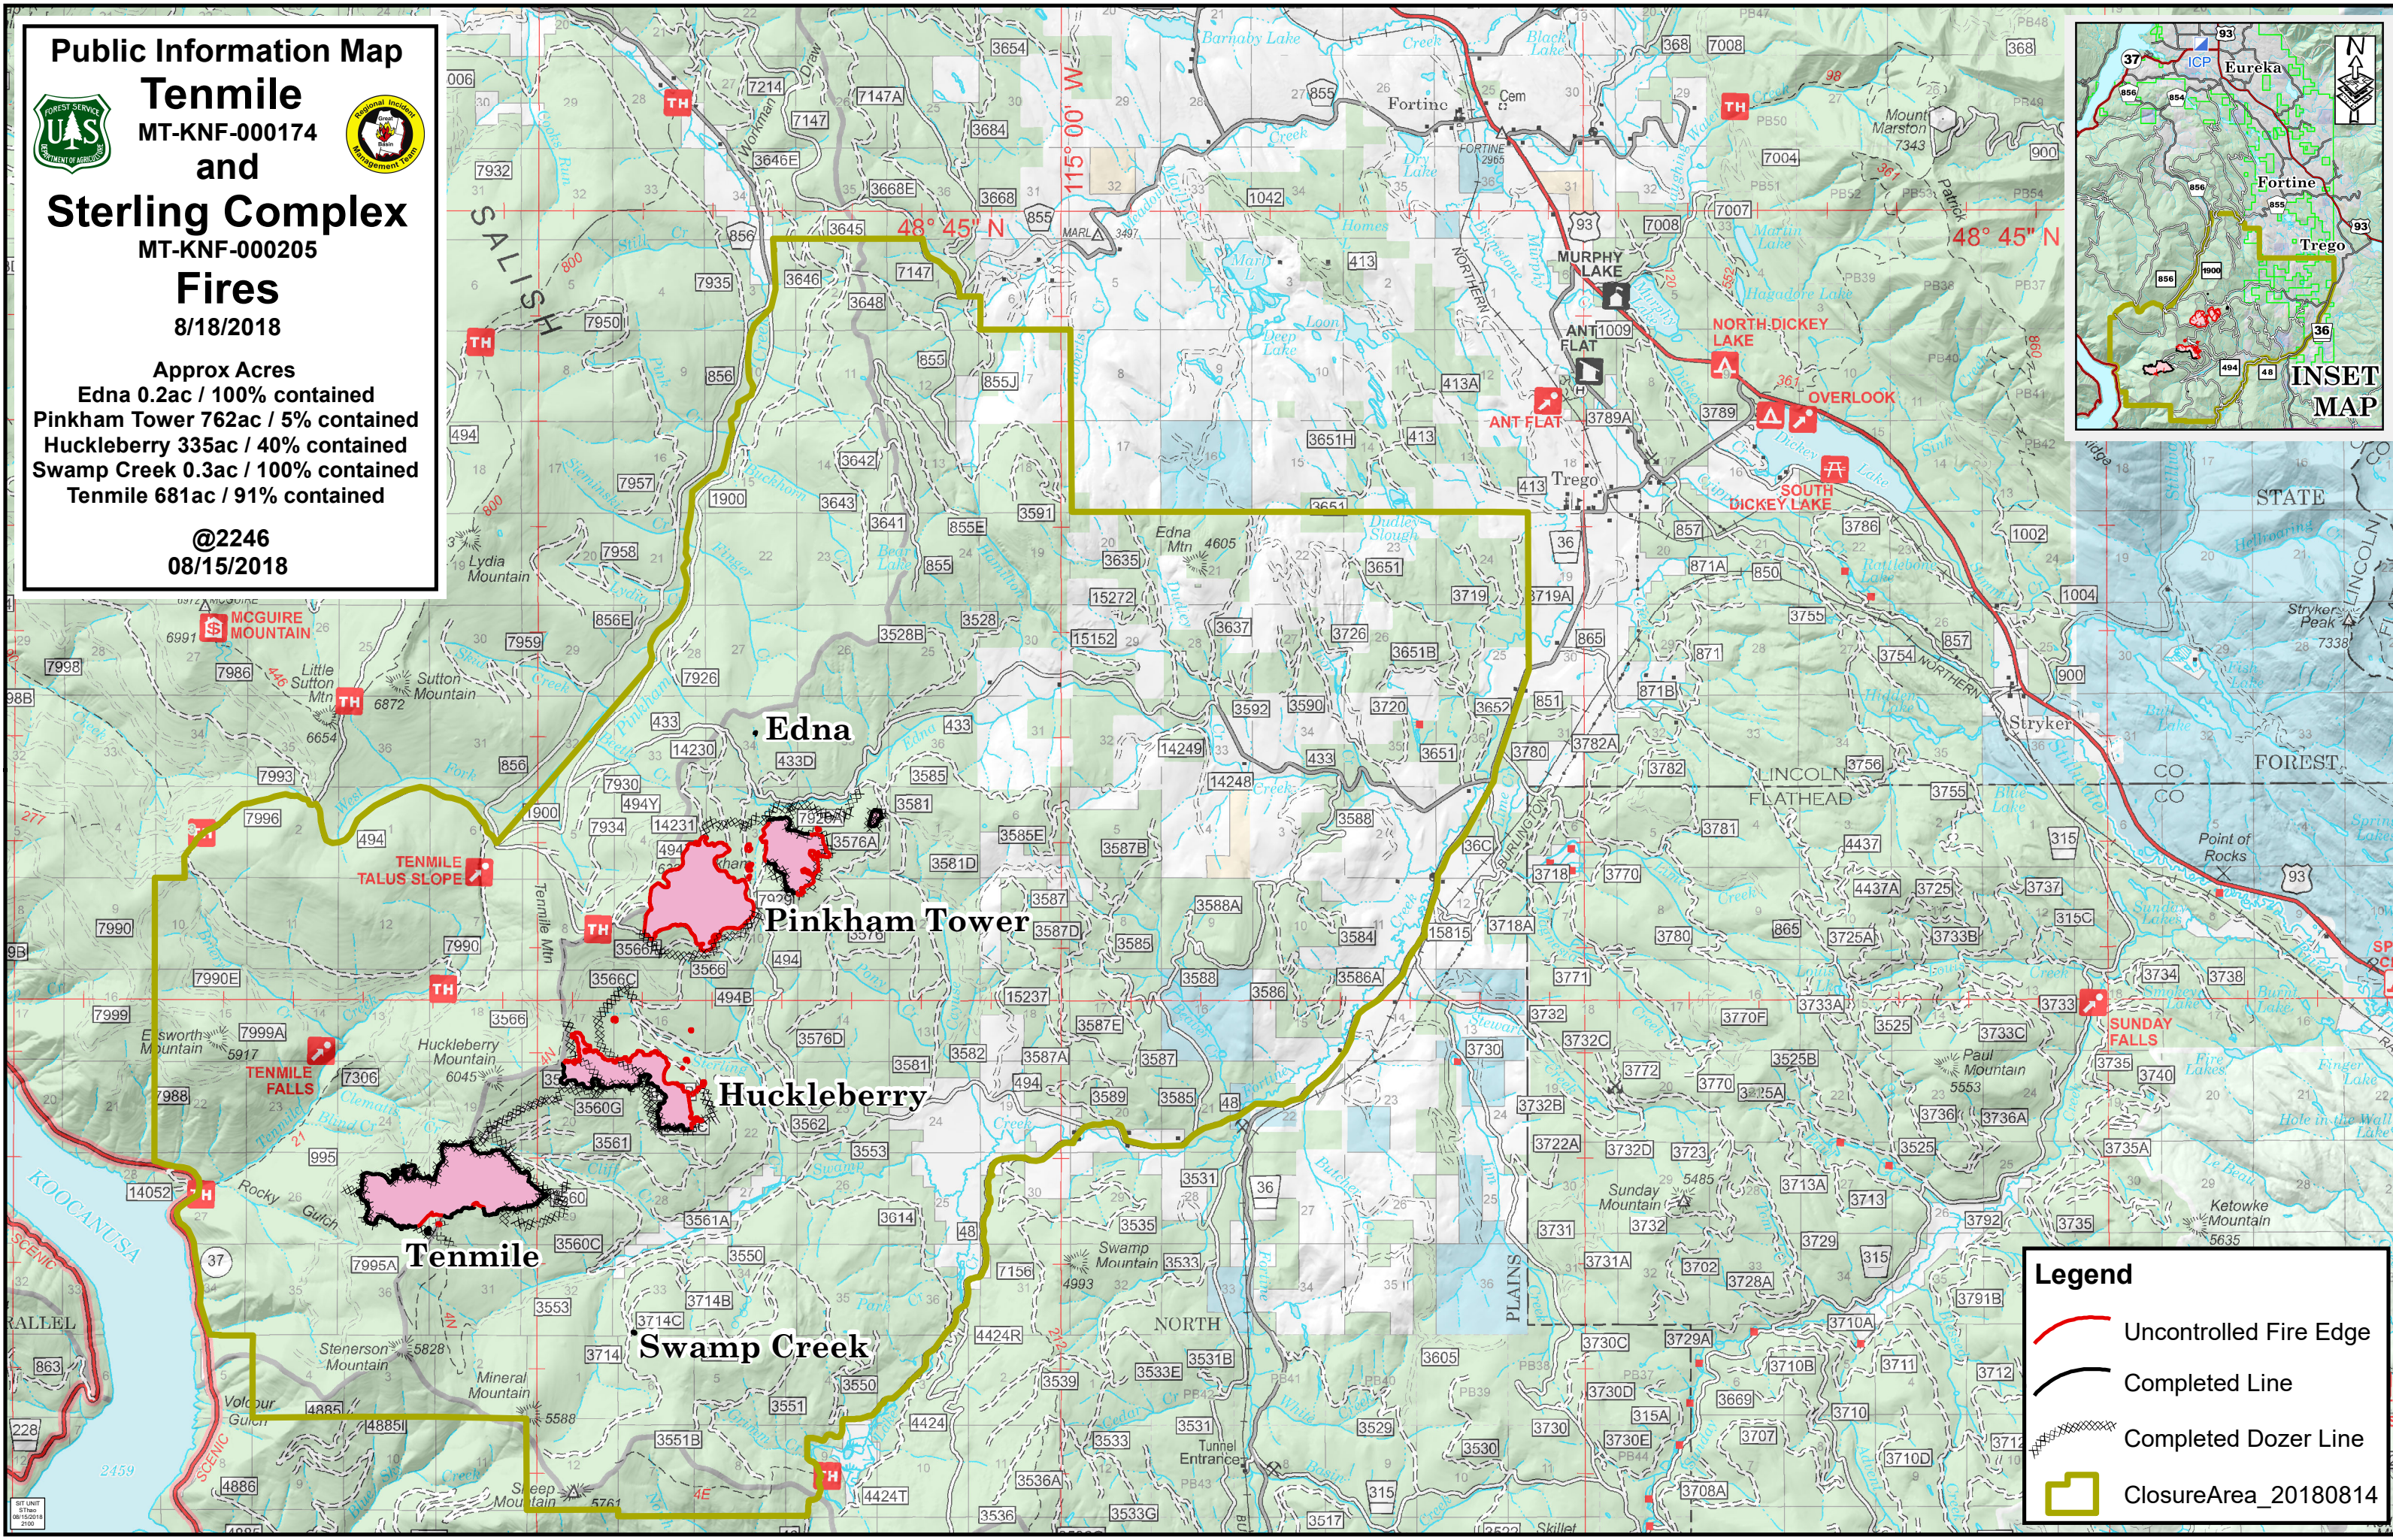

Public Information Map

Tenmile
MT-KNF-000174
and
Sterling Complex
MT-KNF-000205
Fires

8/18/2018

Approx Acres
Edna 0.2ac / 100% contained
Pinkham Tower 762ac / 5% contained
Huckleberry 335ac / 40% contained
Swamp Creek 0.3ac / 100% contained
Tenmile 681ac / 91% contained

@2246
08/15/2018

Legend

- Uncontrolled Fire Edge
- Completed Line
- Completed Dozer Line
- ClosureArea_20180814