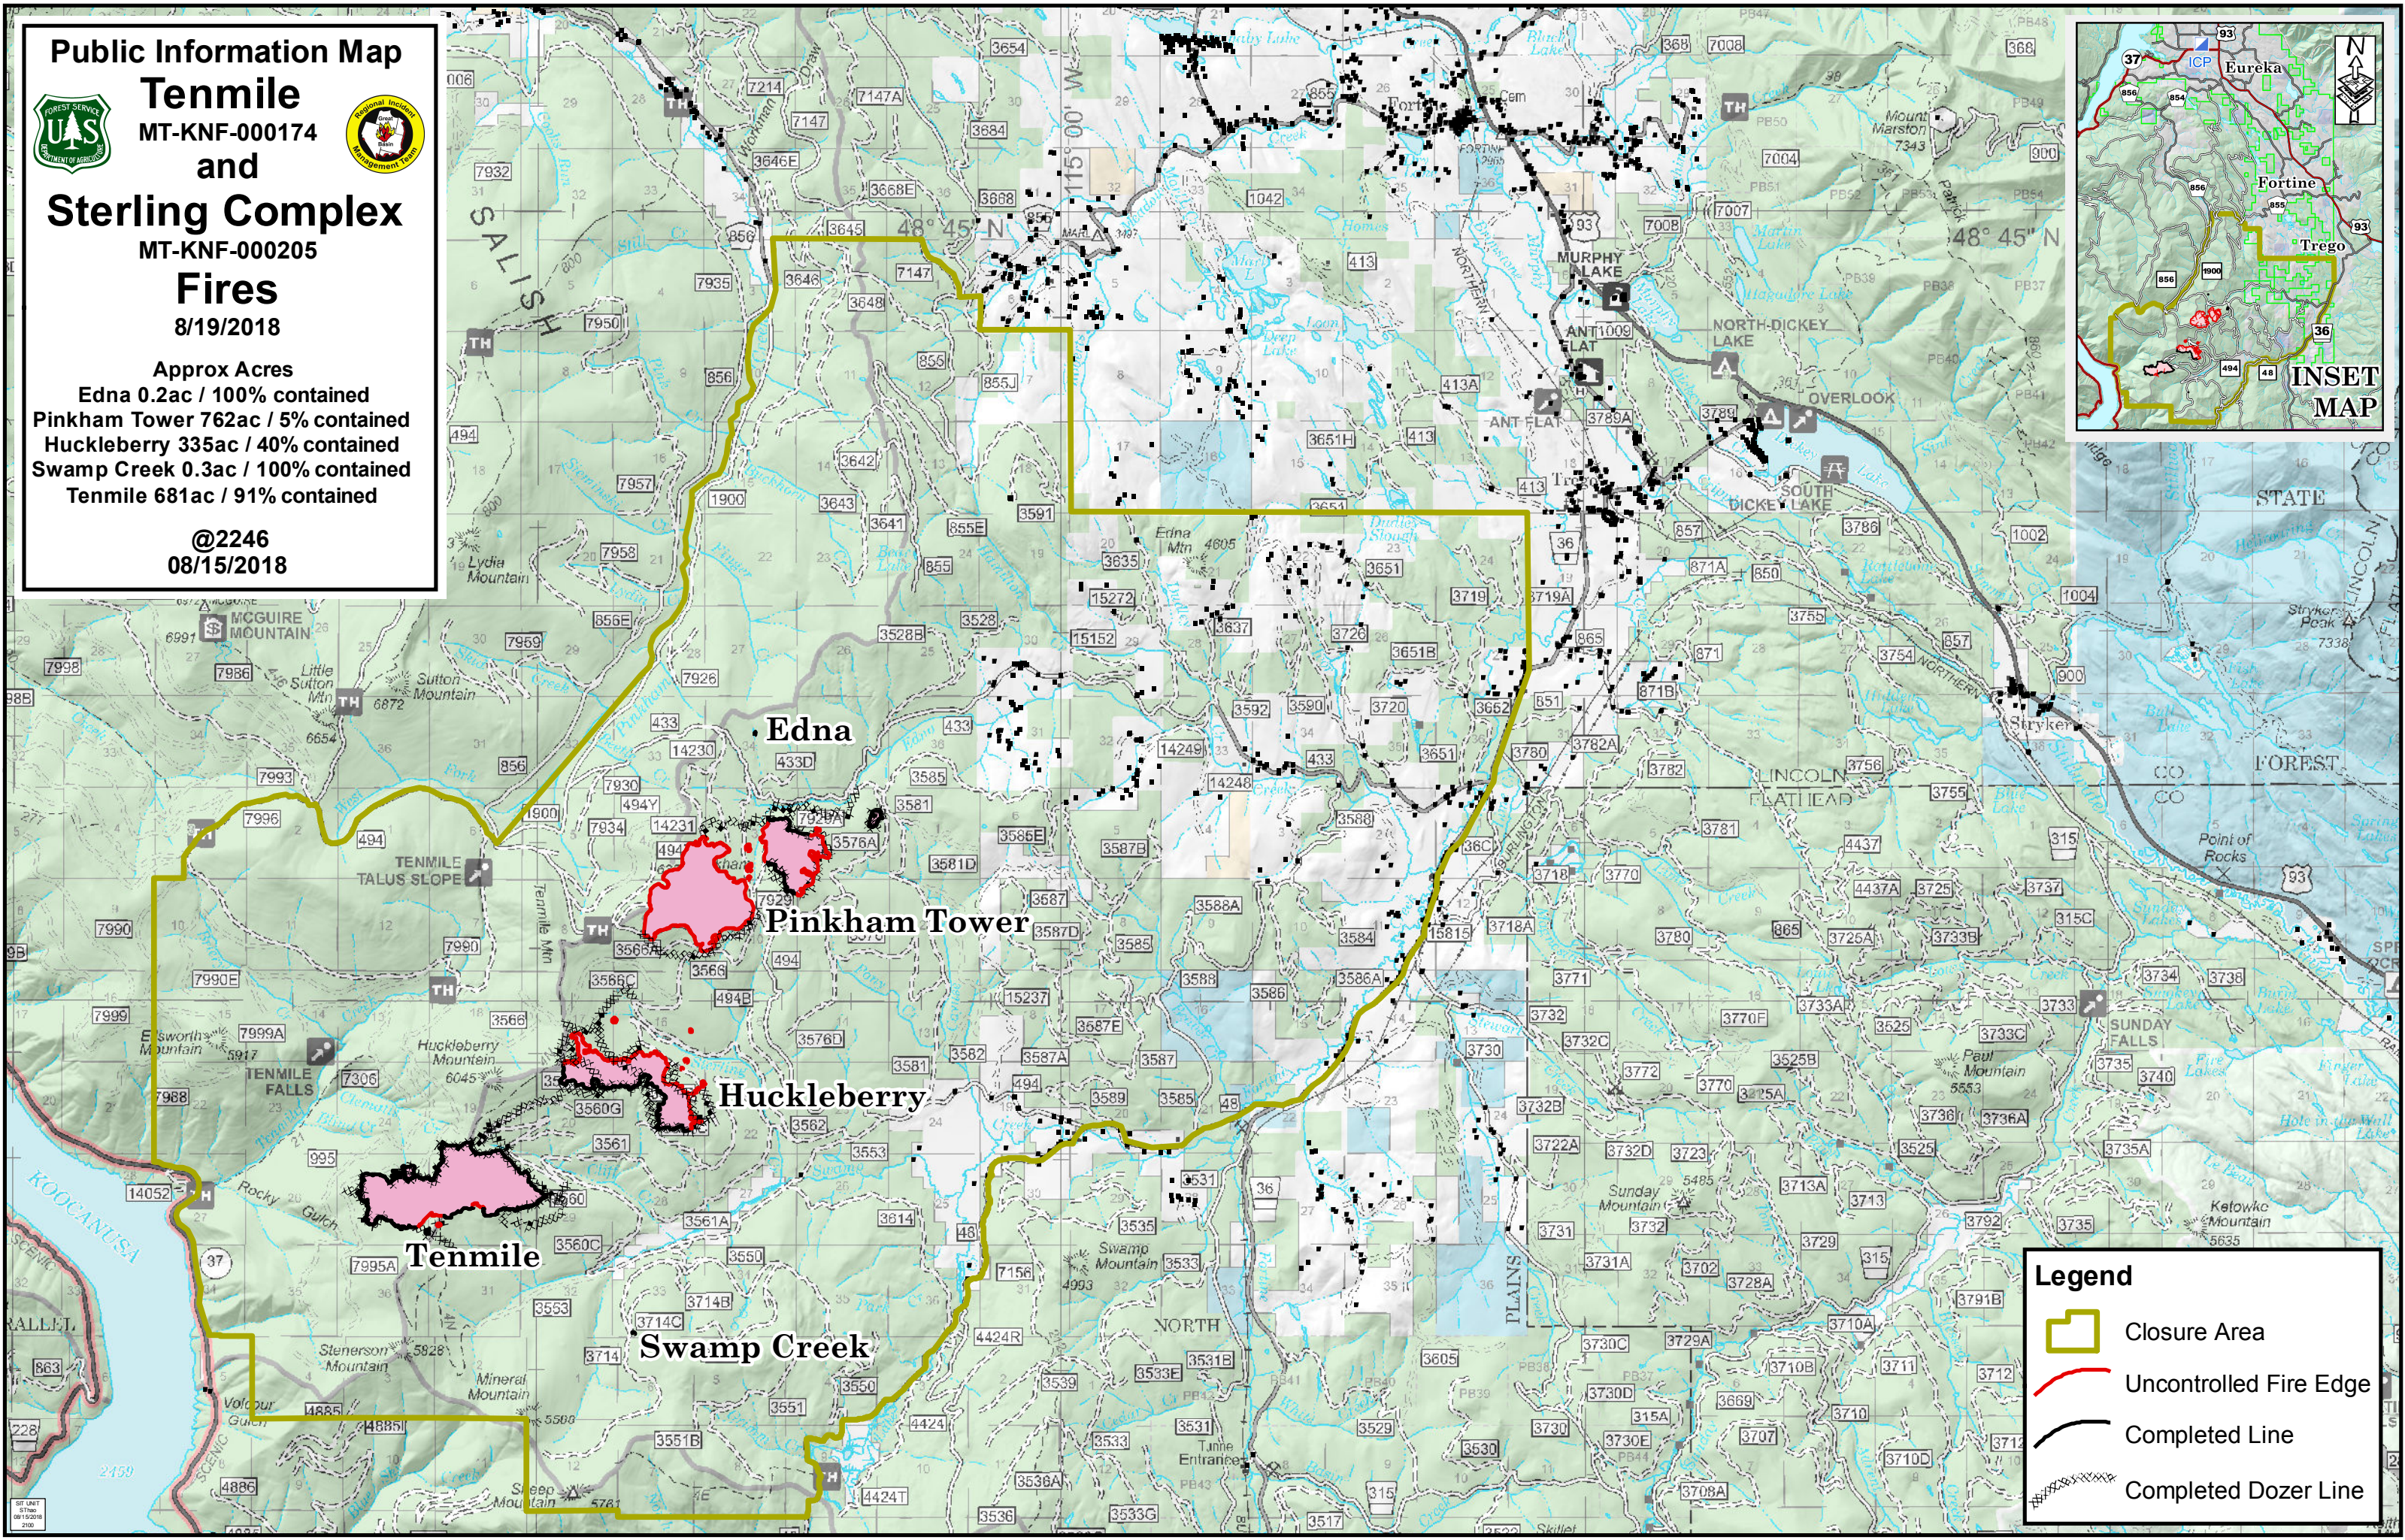

Public Information Map

Tenmile
MT-KNF-000174
and
Sterling Complex
MT-KNF-000205
Fires

8/19/2018

Approx Acres

- Edna 0.2ac / 100% contained
- Pinkham Tower 762ac / 5% contained
- Huckleberry 335ac / 40% contained
- Swamp Creek 0.3ac / 100% contained
- Tenmile 681ac / 91% contained

@2246
08/15/2018

Legend

- Closure Area
- Uncontrolled Fire Edge
- Completed Line
- Completed Dozer Line

Scale: 1 inch = 1 mile
Date: 08/15/2018