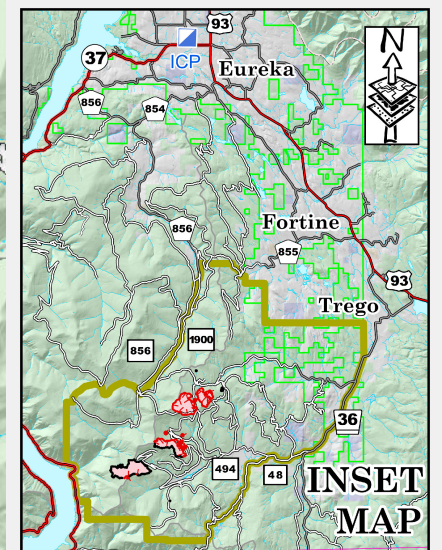

Public Information Map

Tenmile
MT-KNF-000174
and
Sterling Complex
MT-KNF-000205
Fires

8/19/2018

Approx Acres

- Edna 0.2ac / 100% contained
- Pinkham Tower 762ac / 5% contained
- Huckleberry 335ac / 40% contained
- Swamp Creek 0.3ac / 100% contained
- Tenmile 681ac / 91% contained

@2246
08/15/2018

Legend

- Closure Area
- Uncontrolled Fire Edge
- Completed Line
- Completed Dozer Line

Scale: 1 inch = 1 mile
Date: 08/15/2018