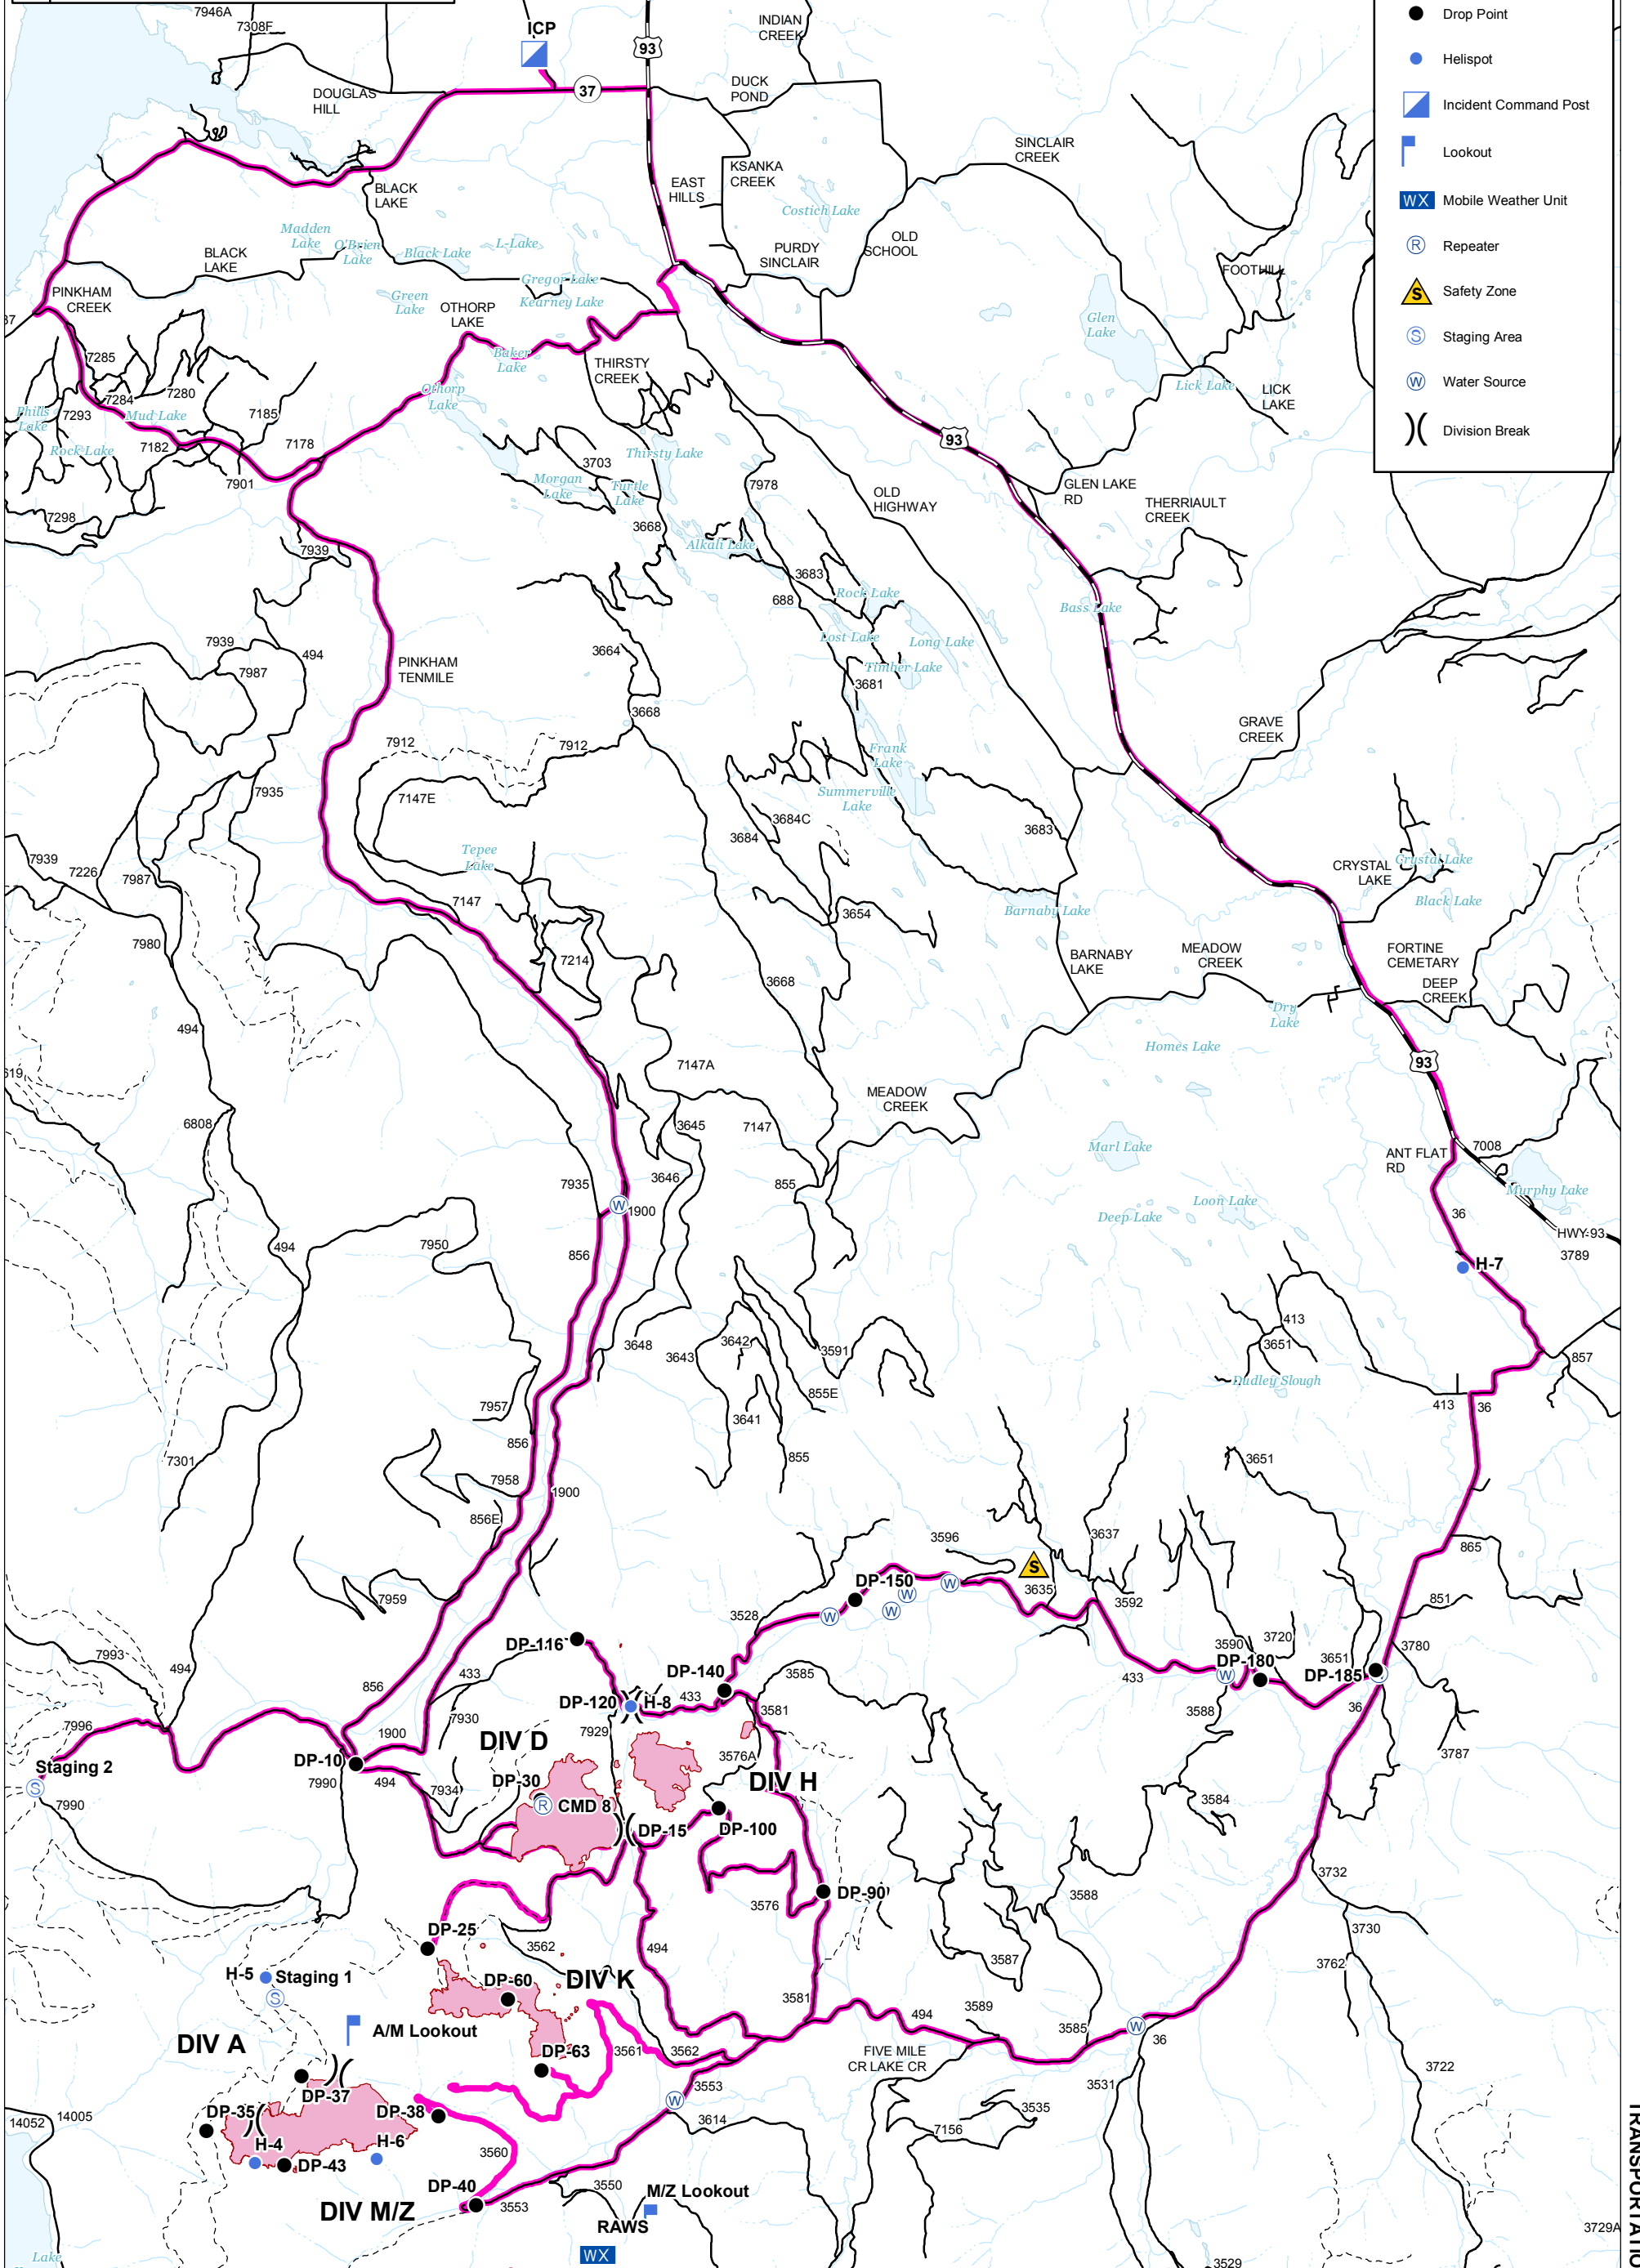

# Sterling Complex

MTKNF-205

1098 acres

## Tenmile

MTKNF-174

681 acres

08/19/2018

Team 5

### Legend

- Highway
- Off Highway
- Primitive
- Travel Routes
- Drop Point
- Helispot
- Incident Command Post
- Lookout
- Mobile Weather Unit
- Repeater
- Safety Zone
- Staging Area
- Water Source
- Division Break

Coordinate System: NAD 1983 UTM Zone 11N  
 Map Scale: 1:105,000, 1 inch = 8,750 feet

GB Team 5  
 8/18/2018, 21:24 Hrs

TRANSPORTATION