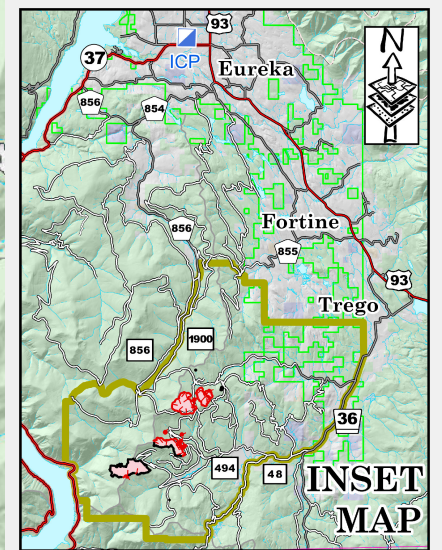

Public Information Map

Tenmile
MT-KNF-000174
and
Sterling Complex
MT-KNF-000205

Approx Acres
Edna 0.2ac / 100% contained
Pinkham Tower 832ac / 17% contained
Huckleberry 384ac / 37% contained
Swamp Creek 0.3ac / 100% contained
Tenmile 681ac / 91% contained

August 20, 2018

Legend

- Closure Area
- Uncontrolled Fire Edge
- Completed Line
- Completed Dozer Line