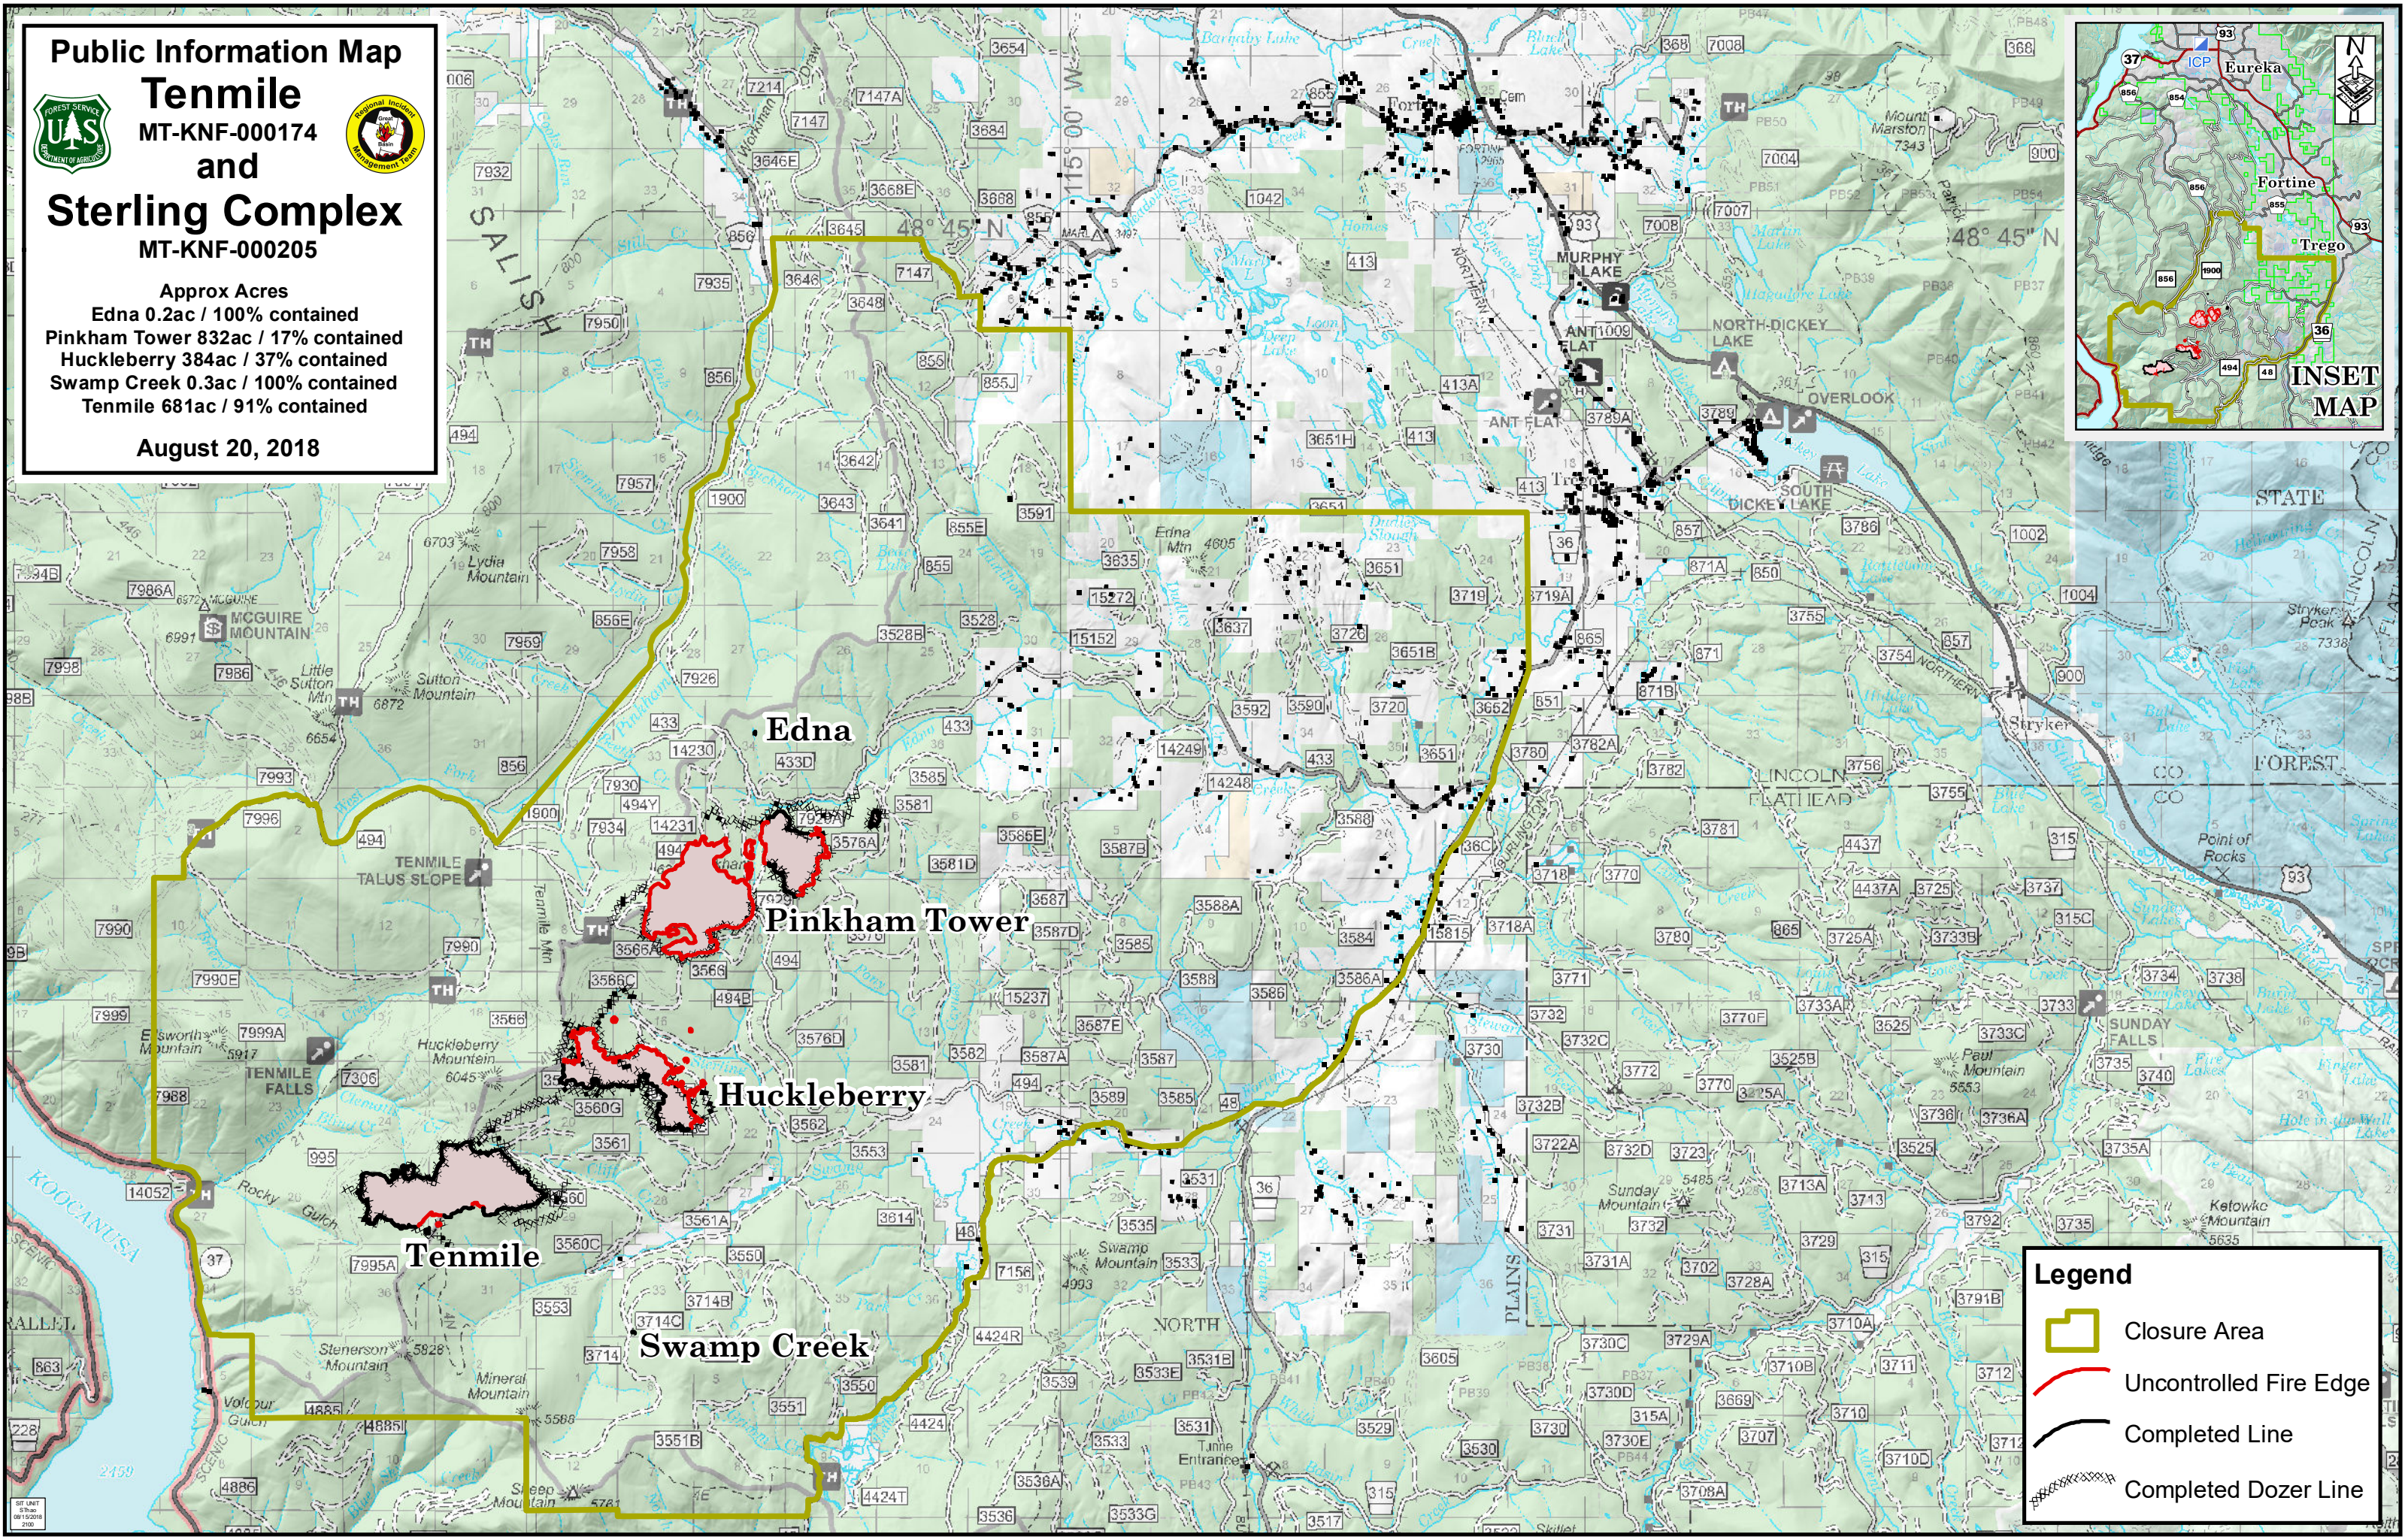

Public Information Map

Tenmile
MT-KNF-000174
and
Sterling Complex
MT-KNF-000205

Approx Acres
Edna 0.2ac / 100% contained
Pinkham Tower 832ac / 17% contained
Huckleberry 384ac / 37% contained
Swamp Creek 0.3ac / 100% contained
Tenmile 681ac / 91% contained

August 20, 2018

Legend

- Closure Area
- Uncontrolled Fire Edge
- Completed Line
- Completed Dozer Line