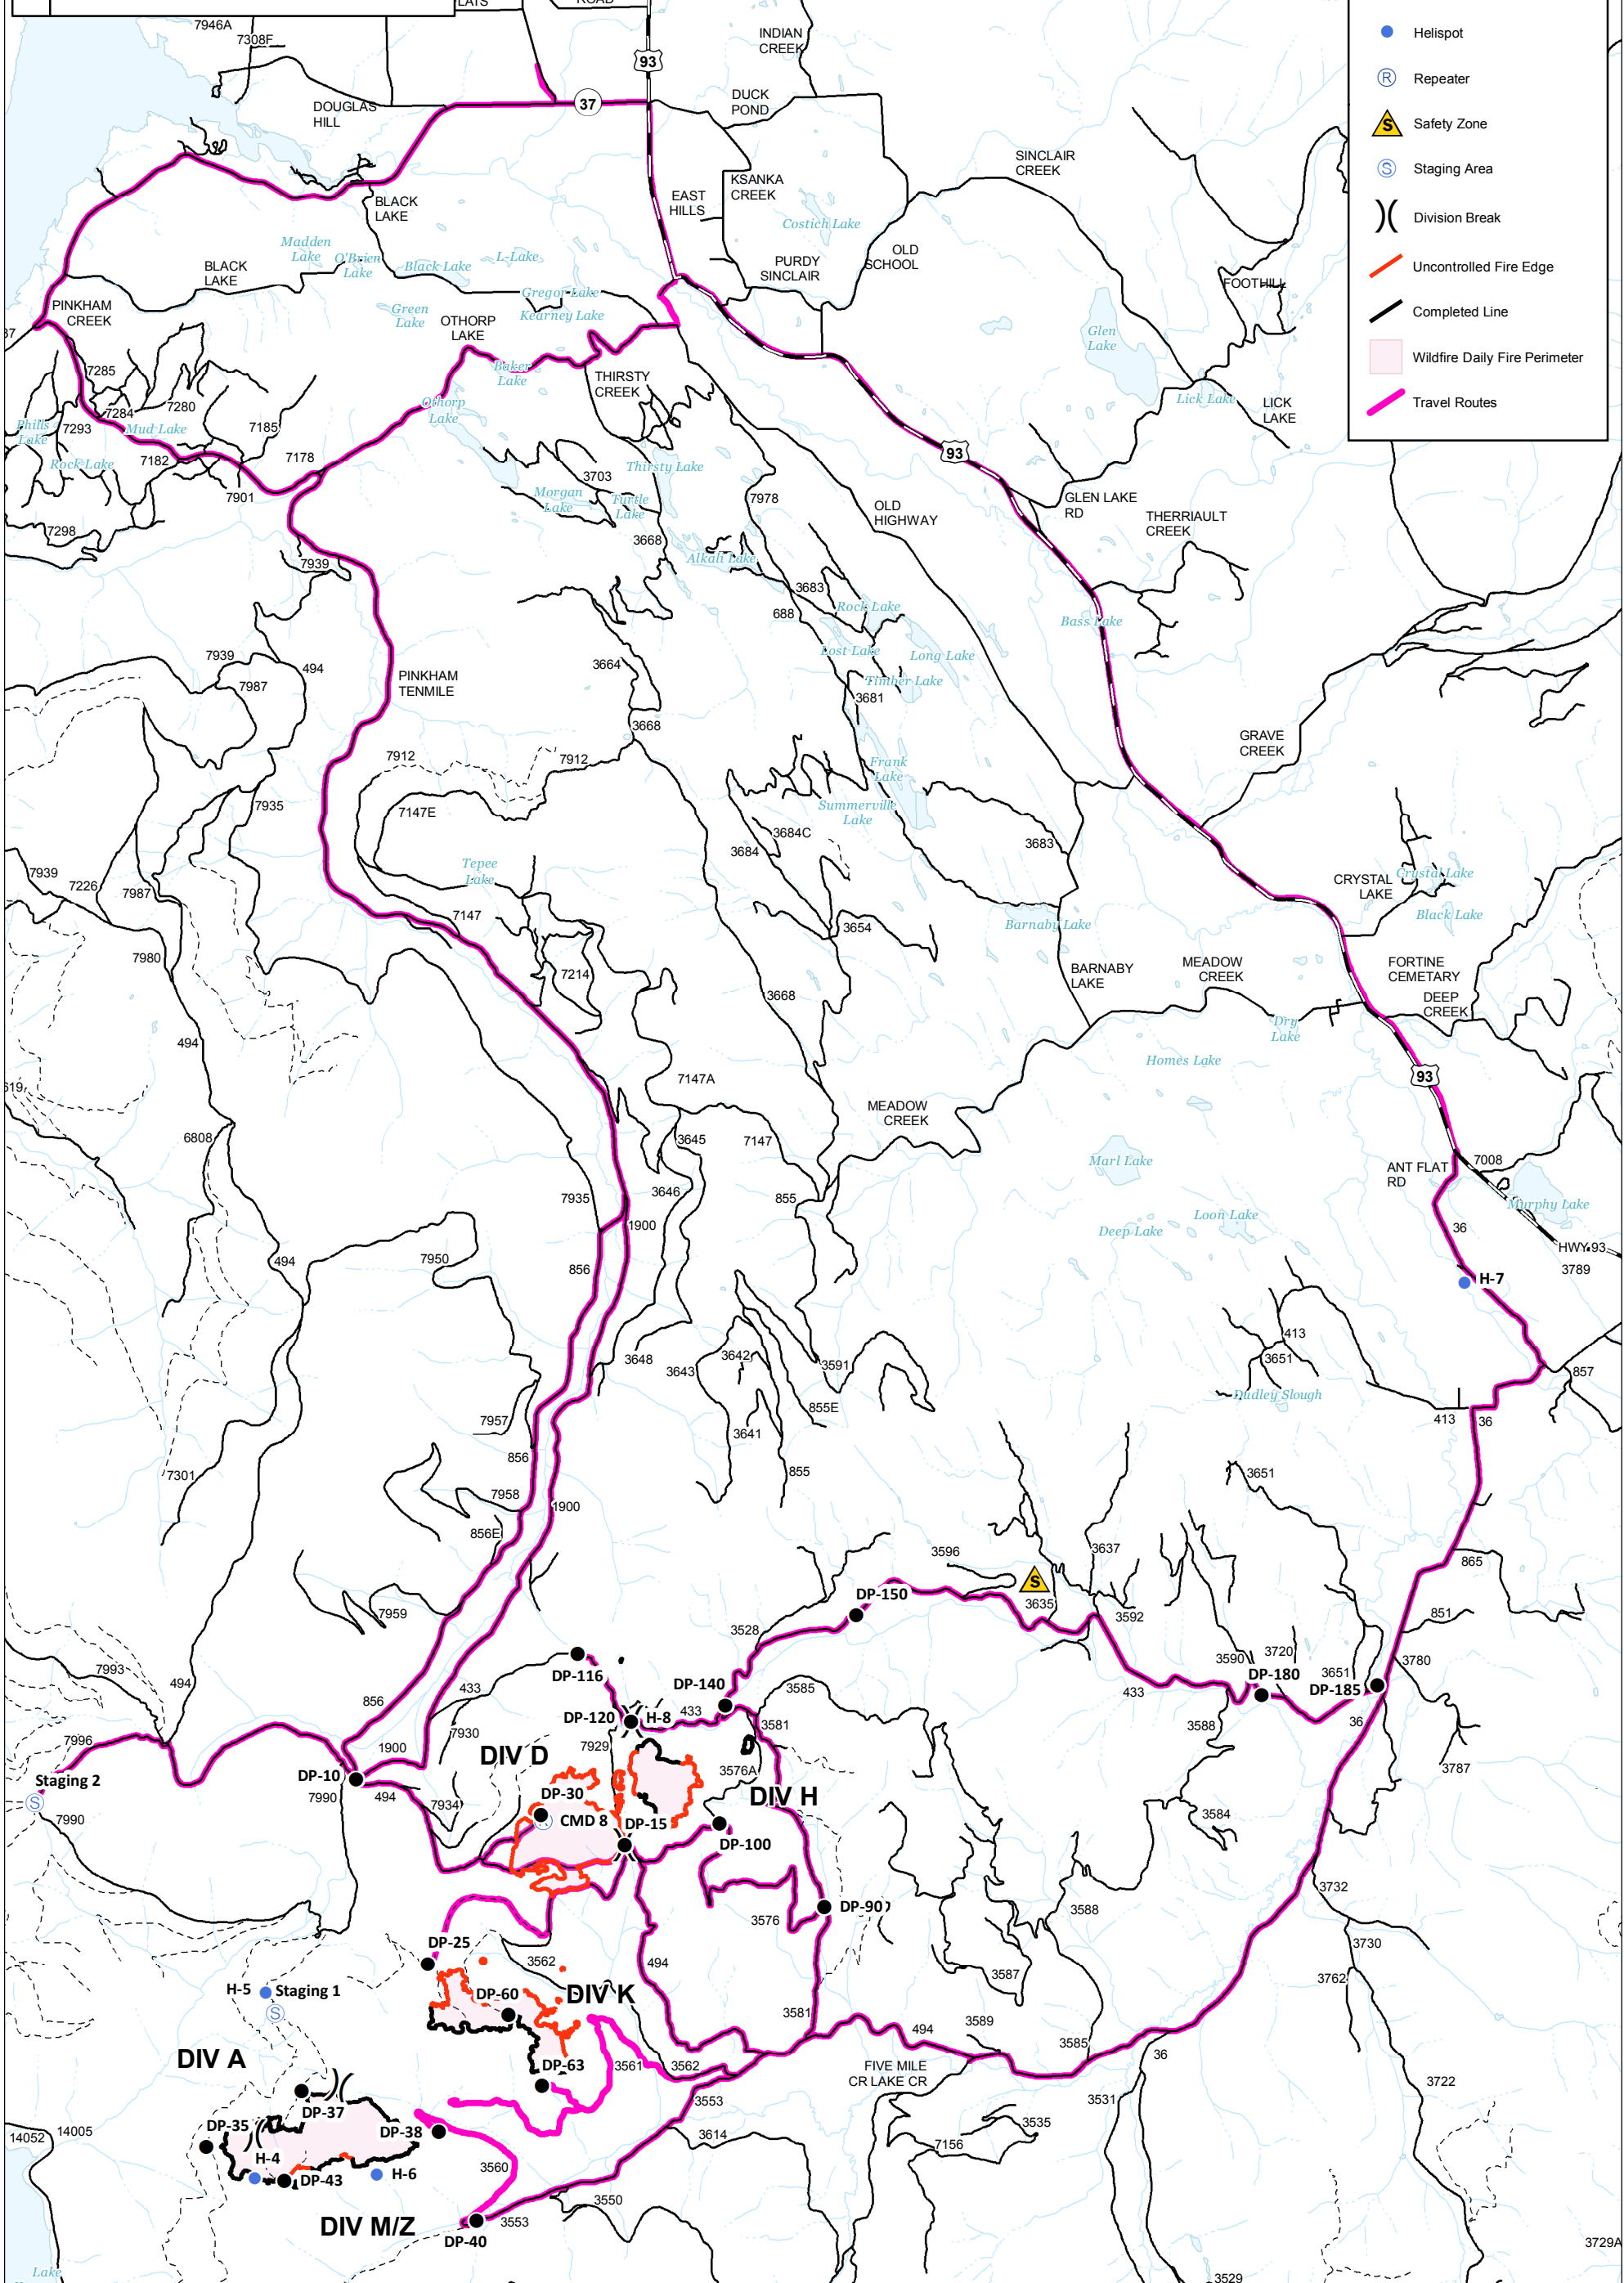

TRANSPORTATION

Sterling Complex

MTKNF-205

1216 acres

Tenmile

MTKNF-174

681 acres

08/20/2018

Team 5

Legend

- Highway
- Off Highway
- Primitive
- Drop Point
- Helispot
- Repeater
- Safety Zone
- Staging Area
- Division Break
- Uncontrolled Fire Edge
- Completed Line
- Wildfire Daily Fire Perimeter
- Travel Routes

Coordinate System: NAD 1983 UTM Zone 11N
 Map Scale: 1:105,000, 1 inch = 8,750 feet

GB Team 5
 8/19/2018, 20:48 Hrs

TRANSPORTATION