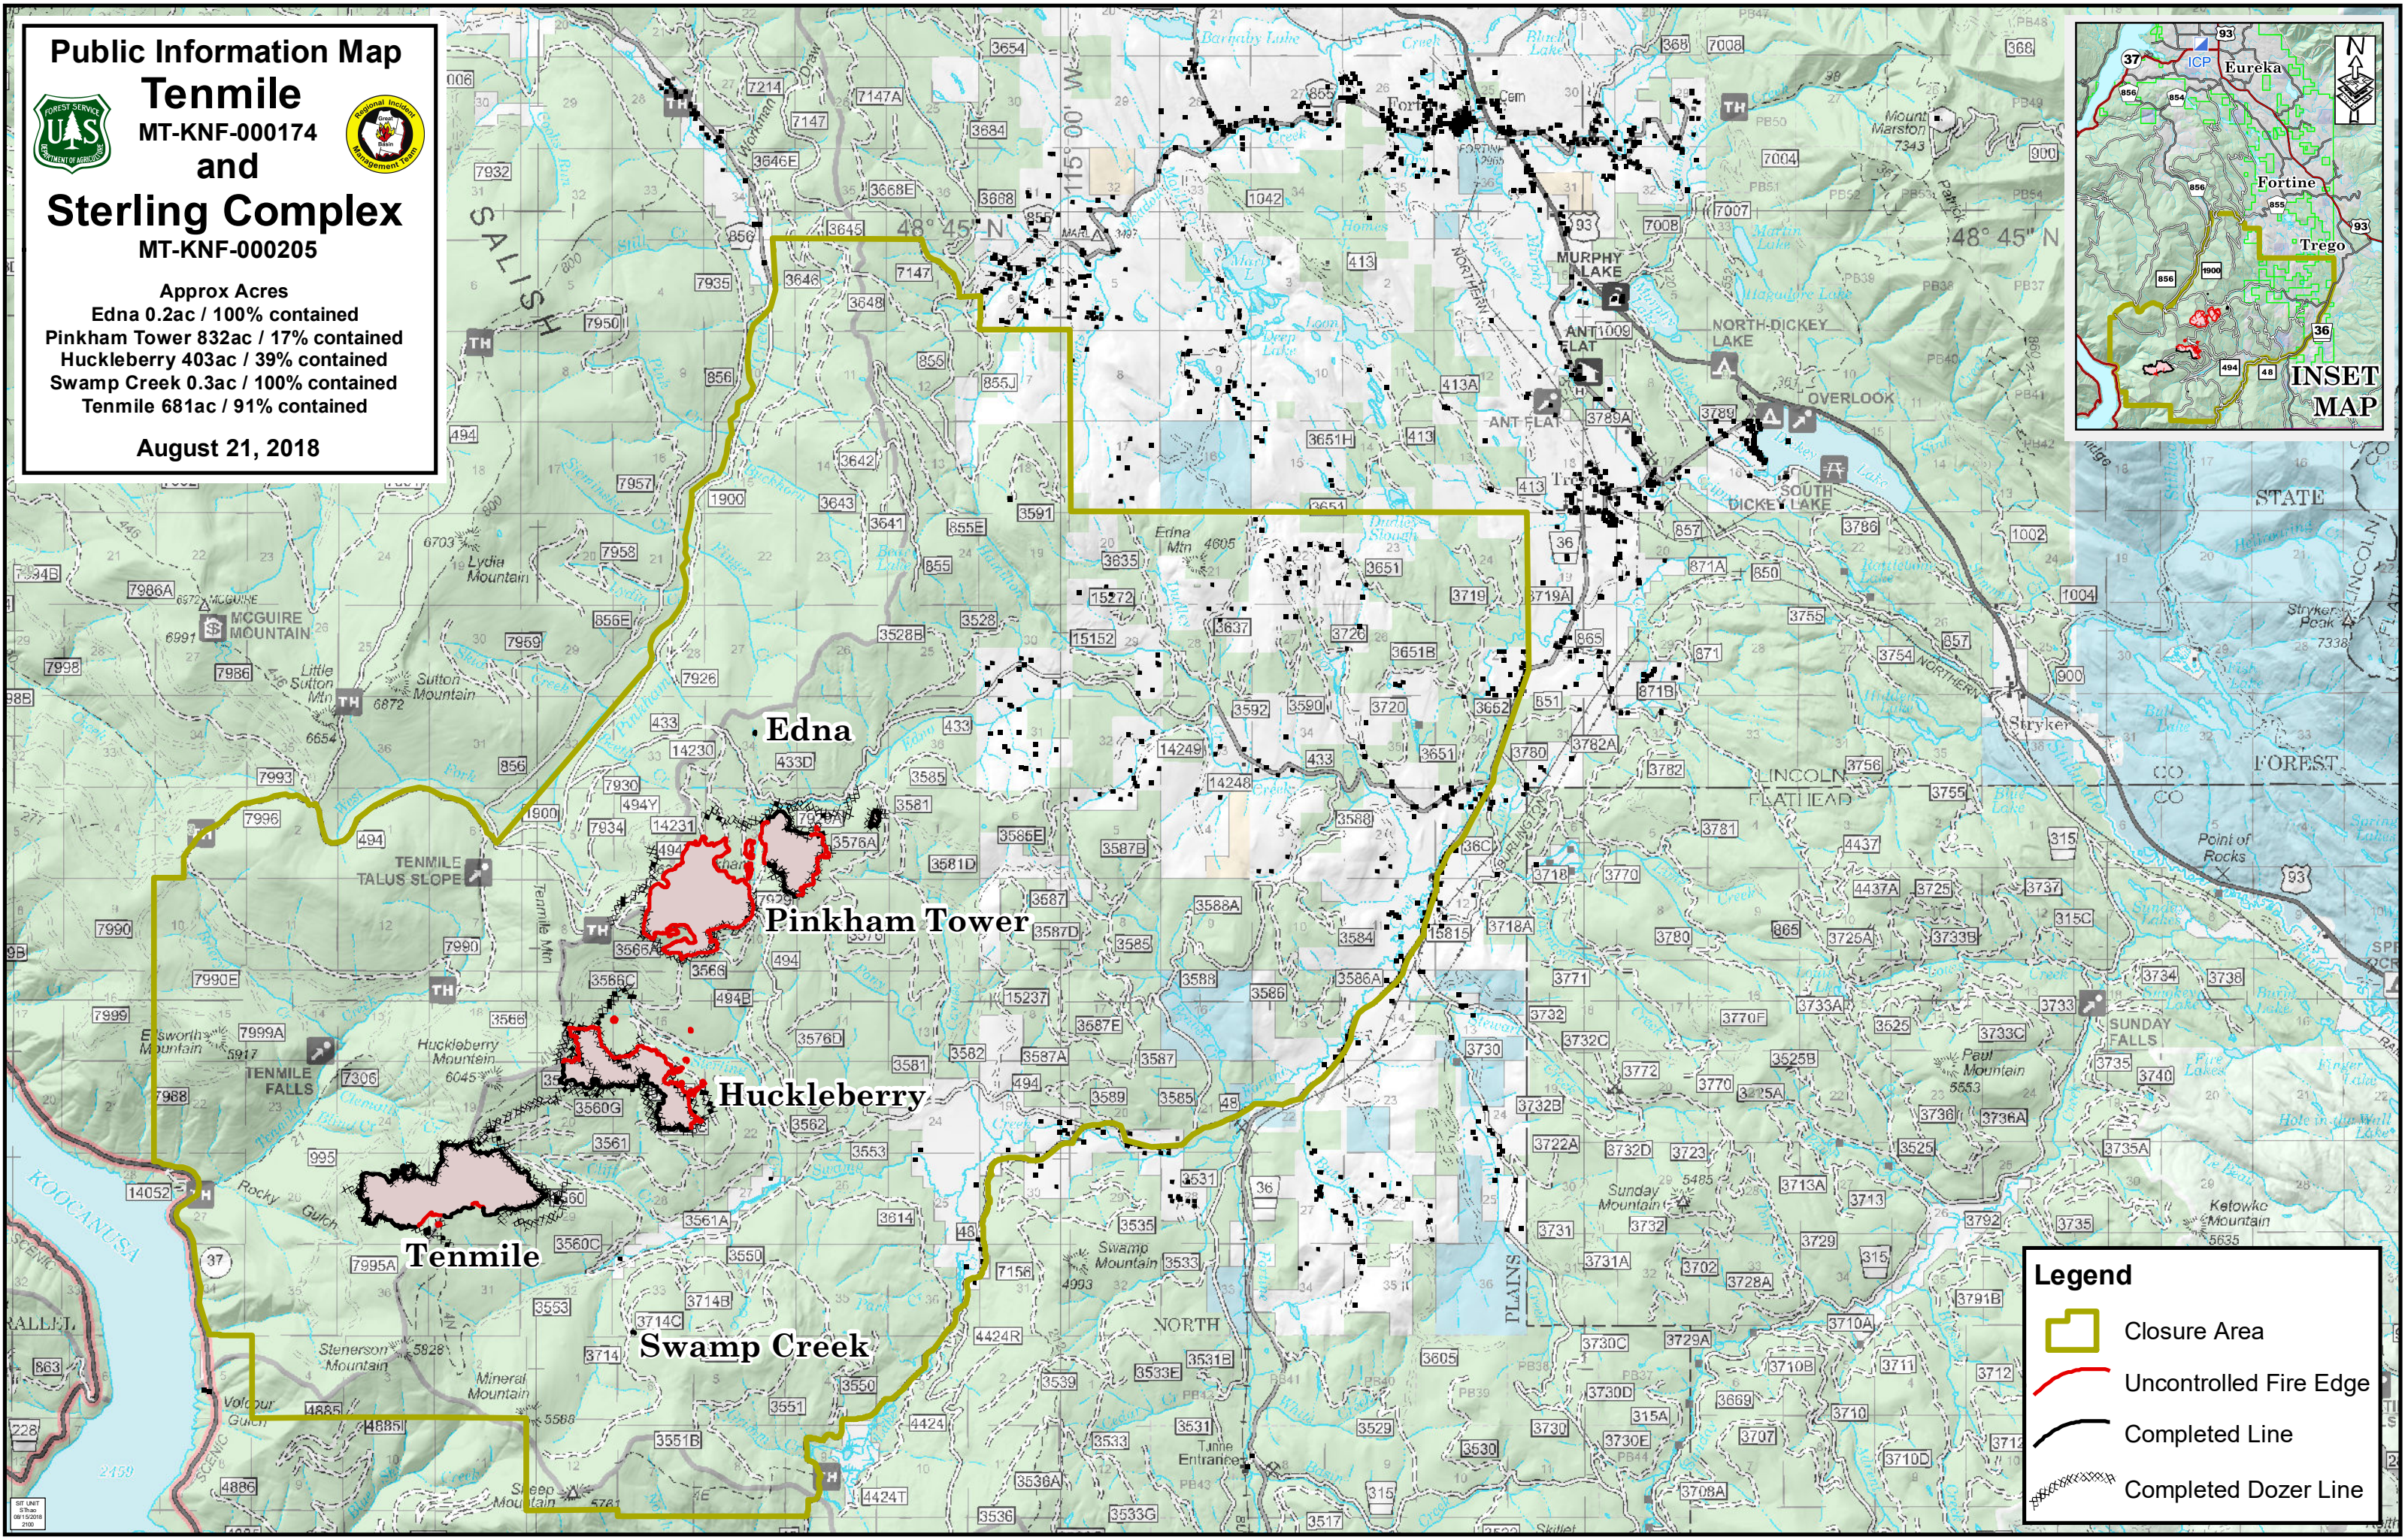

Public Information Map

**Tenmile**  
MT-KNF-000174  
and  
**Sterling Complex**  
MT-KNF-000205

Approx Acres  
Edna 0.2ac / 100% contained  
Pinkham Tower 832ac / 17% contained  
Huckleberry 403ac / 39% contained  
Swamp Creek 0.3ac / 100% contained  
Tenmile 681ac / 91% contained

August 21, 2018

**Legend**

- Closure Area
- Uncontrolled Fire Edge
- Completed Line
- Completed Dozer Line