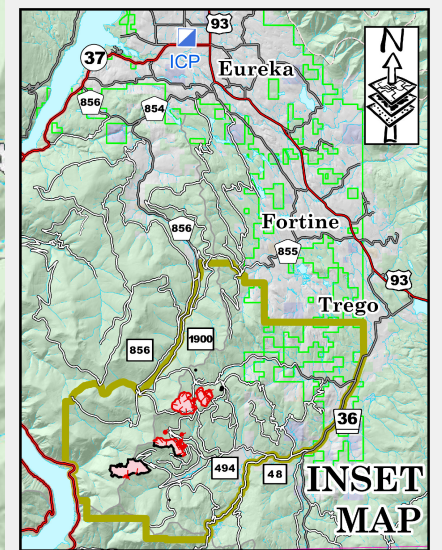

Public Information Map

**Tenmile**  
MT-KNF-000174  
and  
**Sterling Complex**  
MT-KNF-000205

Approx Acres  
Edna 0.2ac / 100% contained  
Pinkham Tower 832ac / 17% contained  
Huckleberry 403ac / 39% contained  
Swamp Creek 0.3ac / 100% contained  
Tenmile 681ac / 91% contained

August 21, 2018

**Legend**

- Closure Area
- Uncontrolled Fire Edge
- Completed Line
- Completed Dozer Line