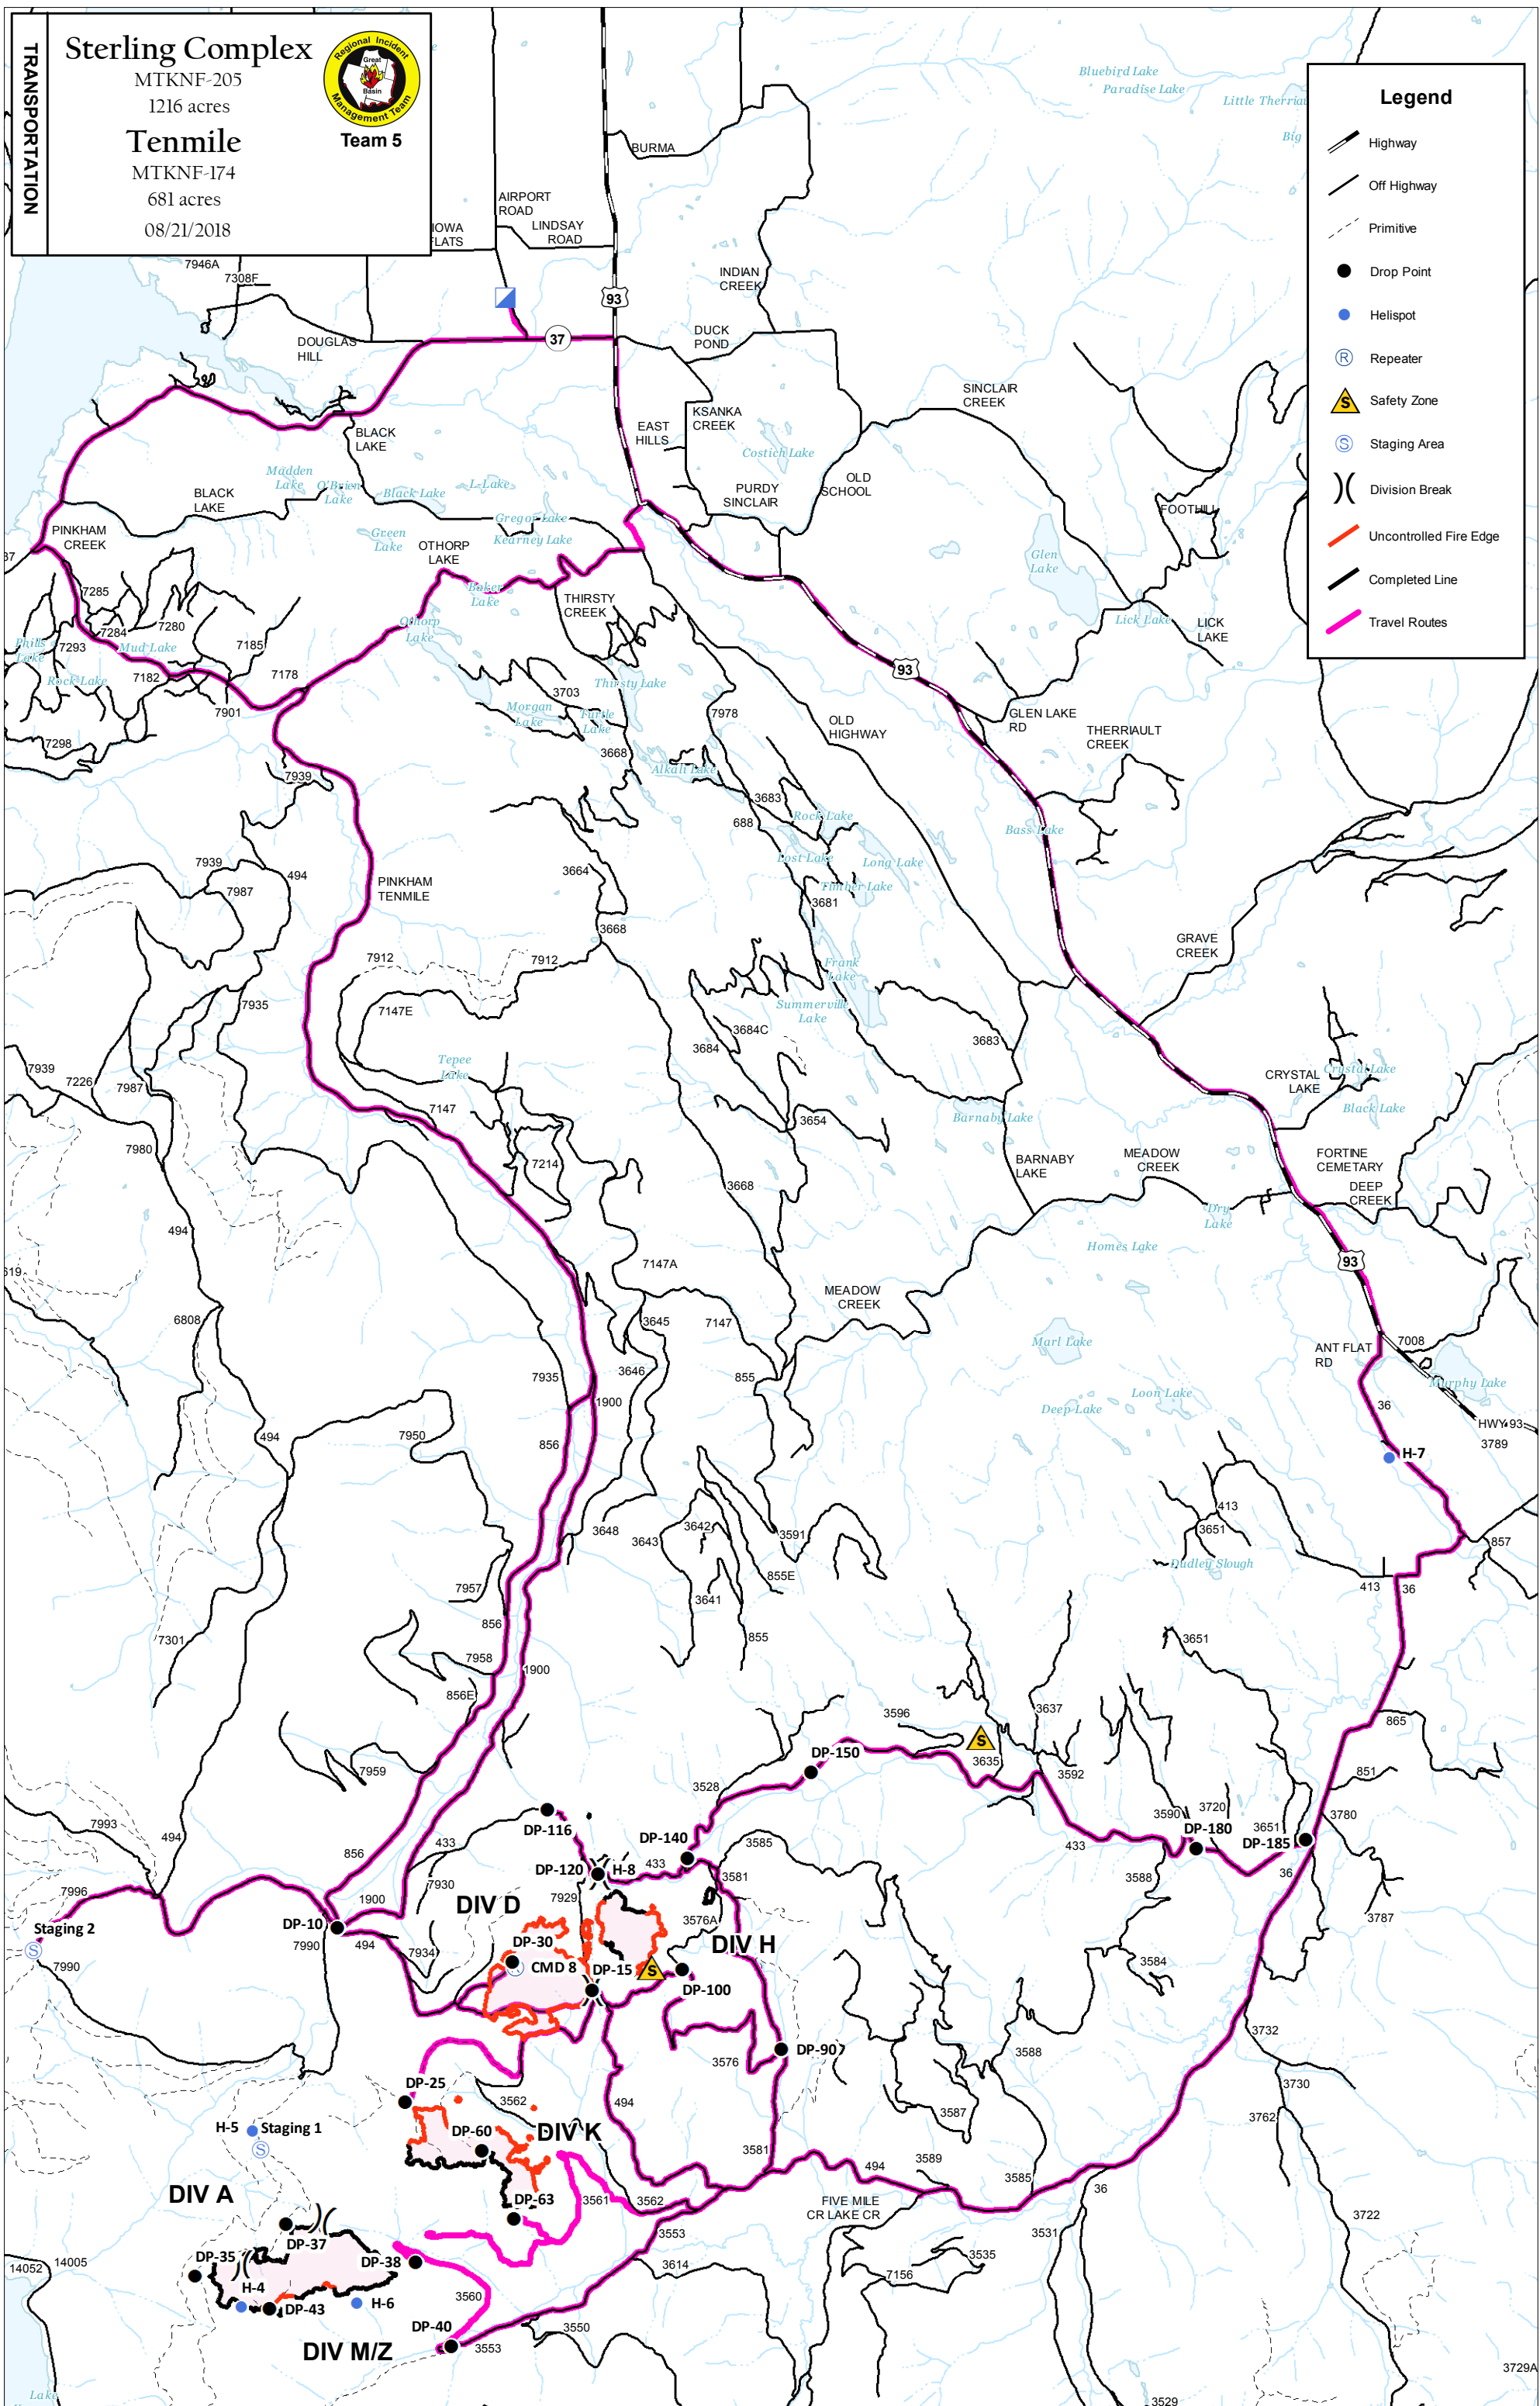

## Tenmile

MTKNF-174

681 acres

08/21/2018

Team 5

### Legend

- Highway
- Off Highway
- Primitive
- Drop Point
- Helispot
- Repeater
- Safety Zone
- Staging Area
- Division Break
- Uncontrolled Fire Edge
- Completed Line
- Travel Routes

Coordinate System: NAD 1983 UTM Zone 11N  
 Map Scale: 1:105,000, 1 inch = 8,750 feet

GB Team 5  
 8/20/2018, 21:03 Hrs

TRANSPORTATION