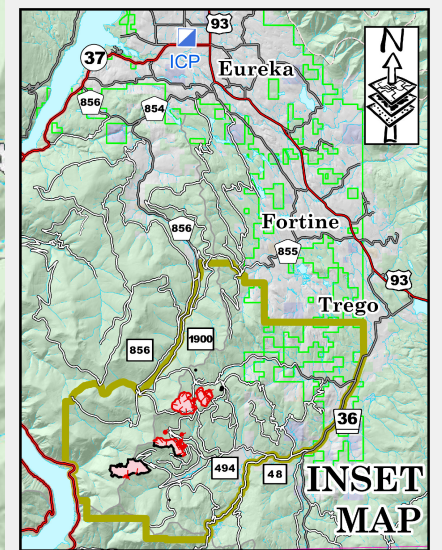

Public Information Map

**Tenmile**  
MT-KNF-000174  
and  
**Sterling Complex**  
MT-KNF-000205

Approx Acres  
Edna 0.2ac / 100% contained  
Pinkham Tower 855ac / 17% contained  
Huckleberry 410ac / 39% contained  
Swamp Creek 0.3ac / 100% contained  
Tenmile 681ac / 91% contained

August 22, 2018

**Legend**

- Closure Area
- Uncontrolled Fire Edge
- Completed Line
- Completed Dozer Line