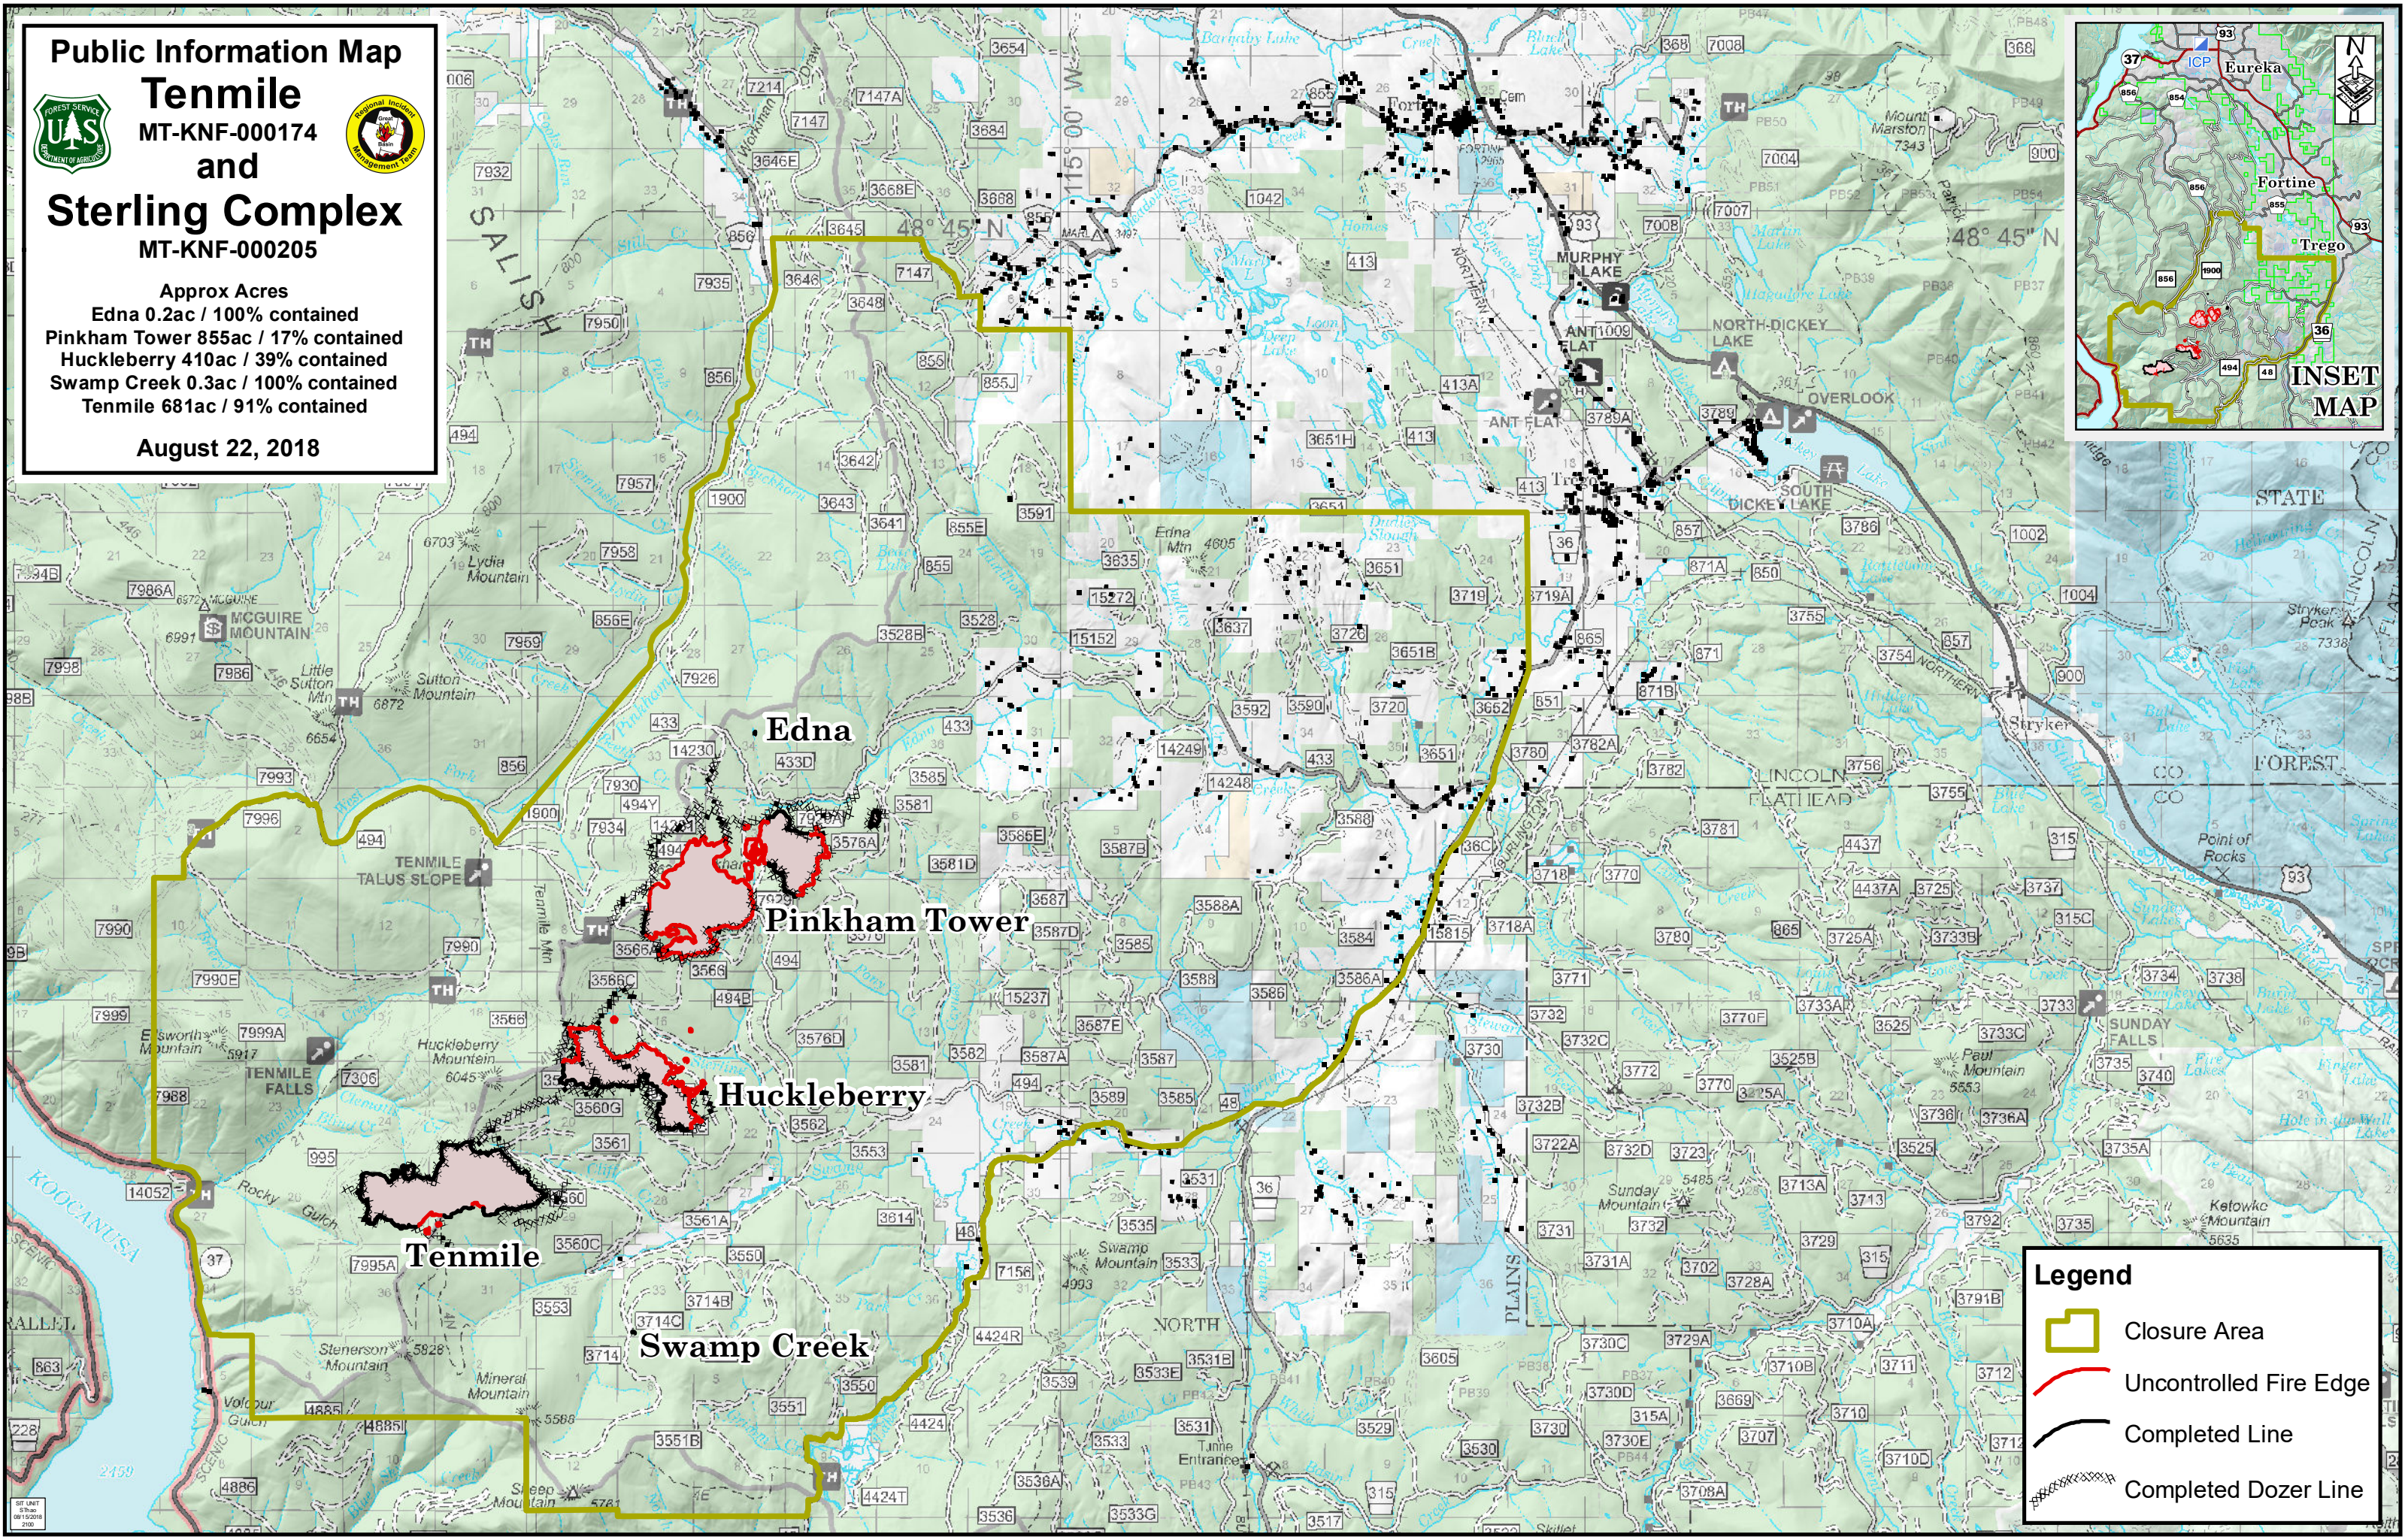

Public Information Map

**Tenmile**  
MT-KNF-000174  
and  
**Sterling Complex**  
MT-KNF-000205

Approx Acres  
Edna 0.2ac / 100% contained  
Pinkham Tower 855ac / 17% contained  
Huckleberry 410ac / 39% contained  
Swamp Creek 0.3ac / 100% contained  
Tenmile 681ac / 91% contained

August 22, 2018

**Legend**

- Closure Area
- Uncontrolled Fire Edge
- Completed Line
- Completed Dozer Line