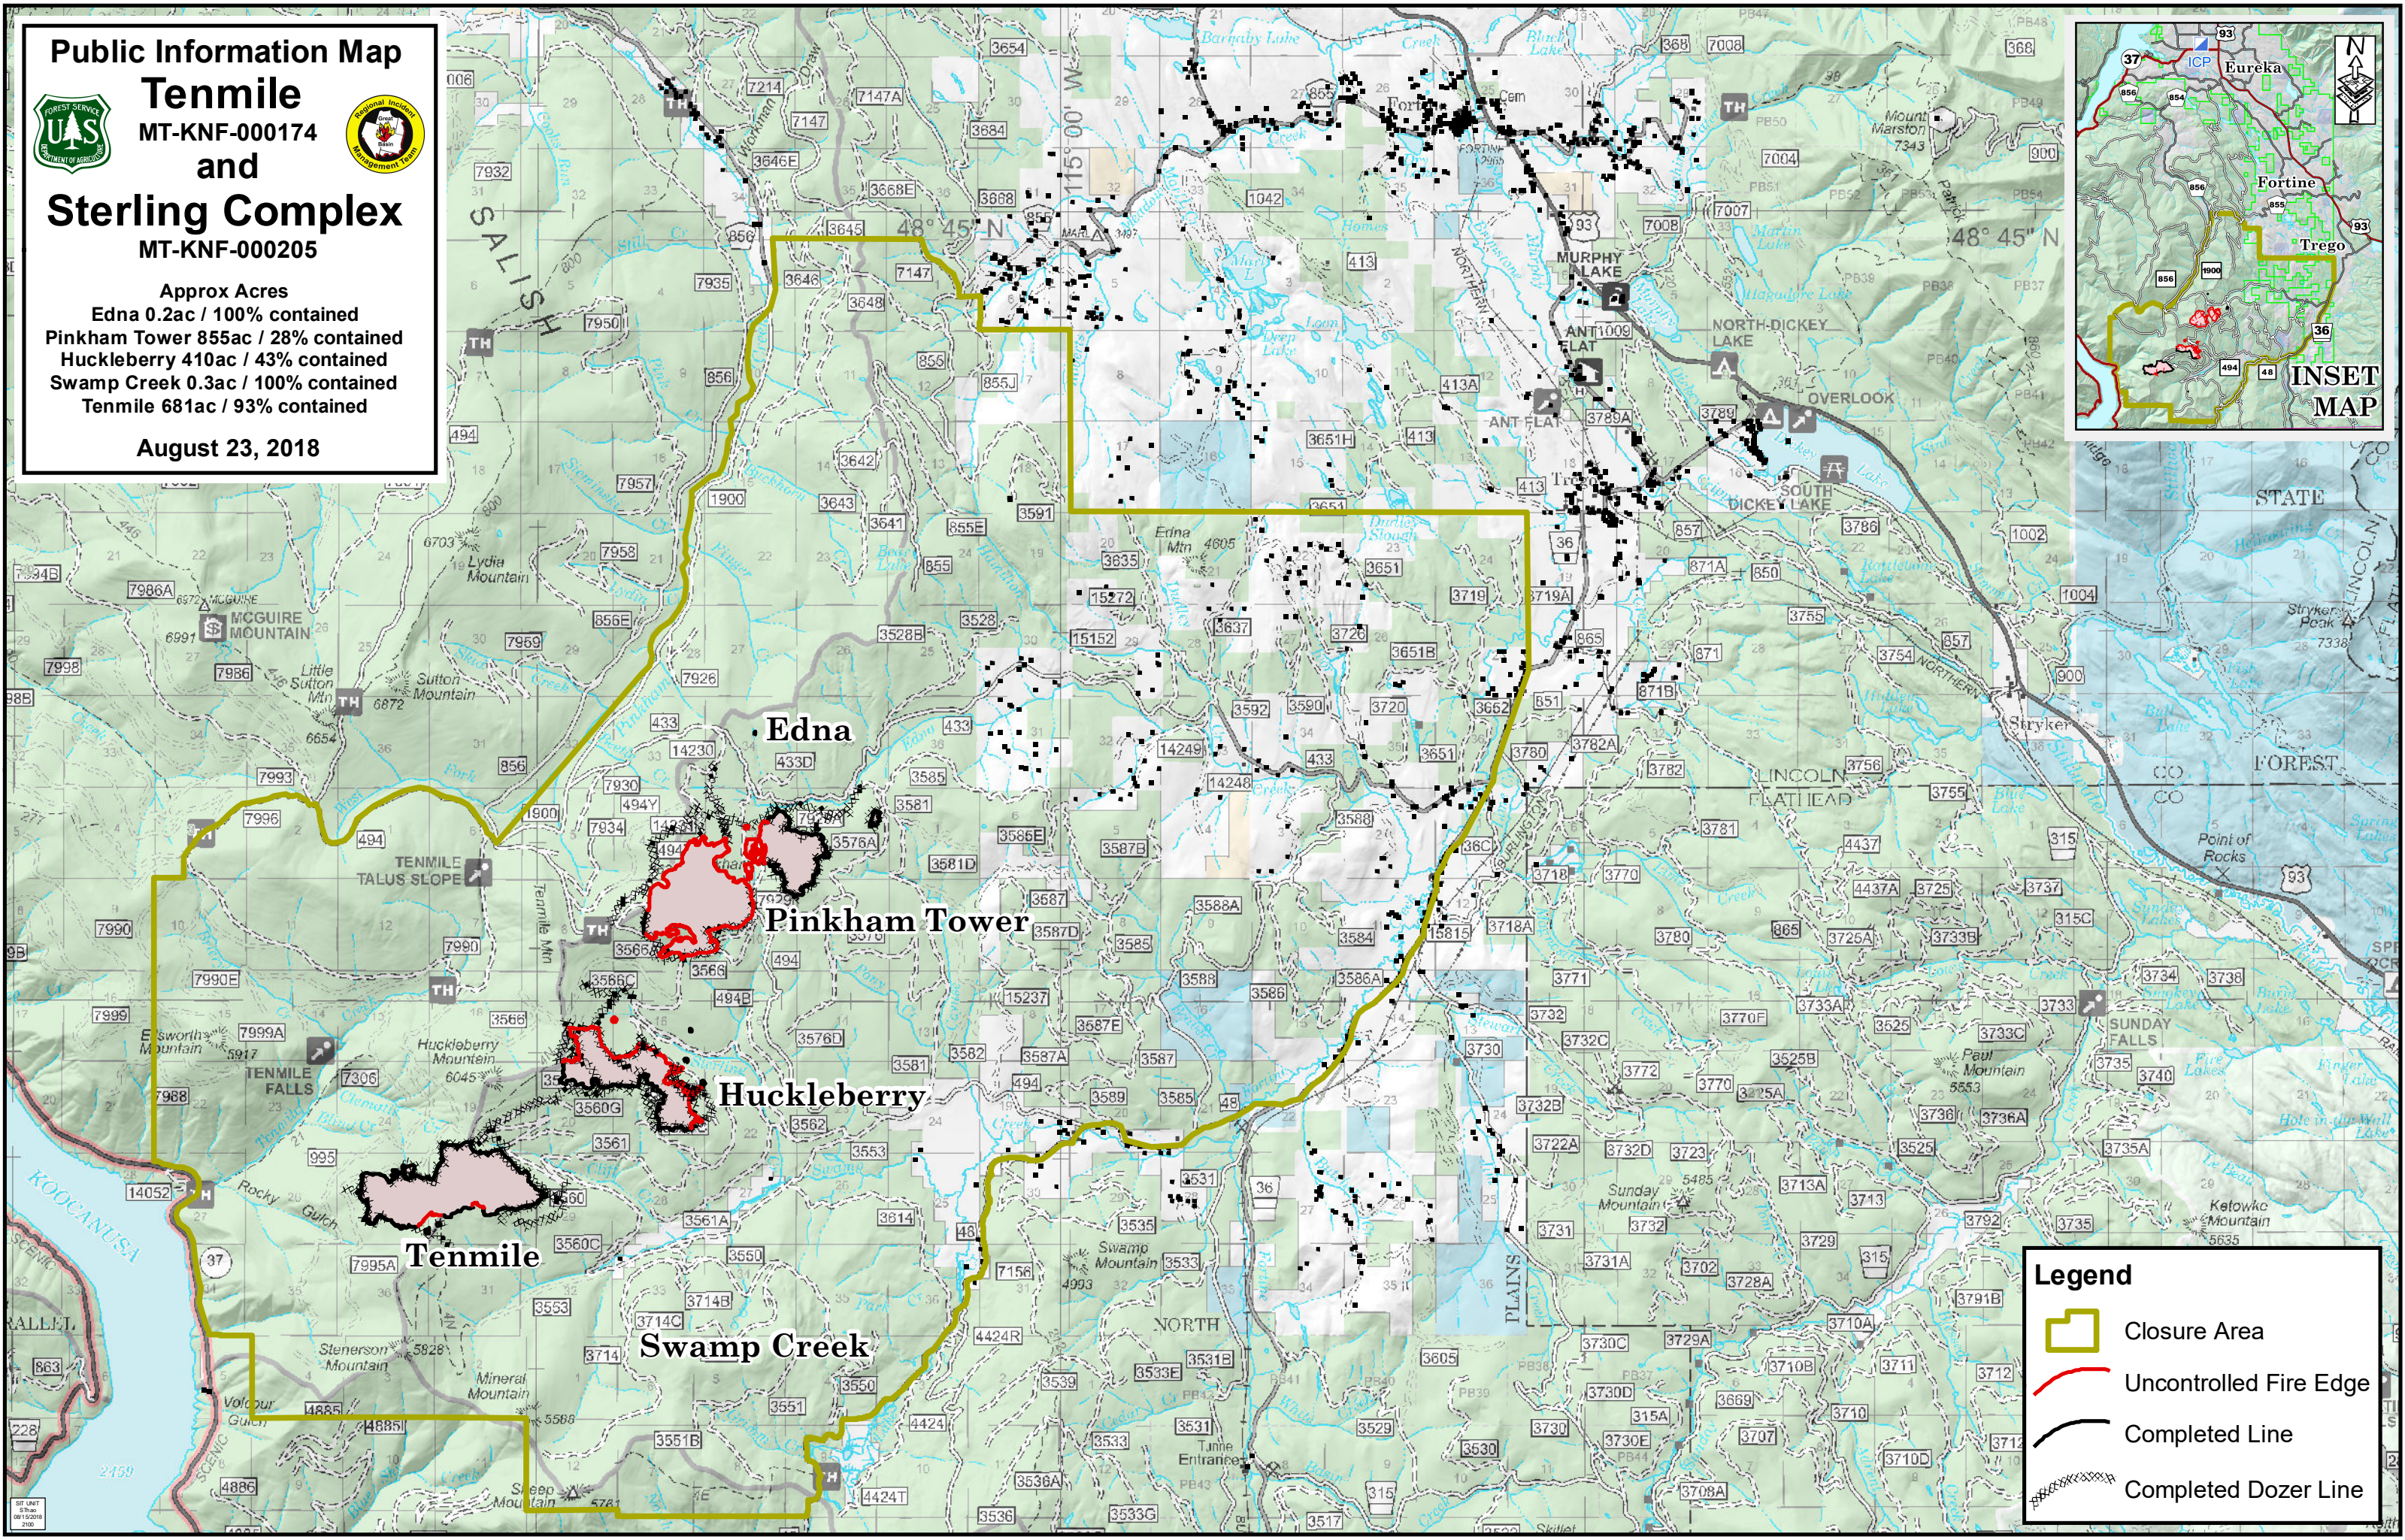

Public Information Map

Tenmile
MT-KNF-000174
and
Sterling Complex
MT-KNF-000205

Approx Acres
Edna 0.2ac / 100% contained
Pinkham Tower 855ac / 28% contained
Huckleberry 410ac / 43% contained
Swamp Creek 0.3ac / 100% contained
Tenmile 681ac / 93% contained

August 23, 2018

Legend

- Closure Area
- Uncontrolled Fire Edge
- Completed Line
- Completed Dozer Line