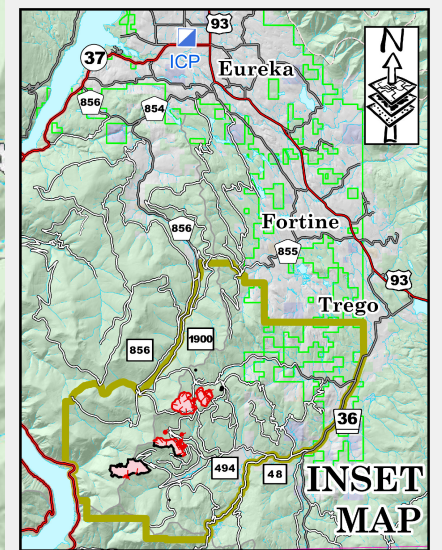

Public Information Map

Tenmile
MT-KNF-000174
and
Sterling Complex
MT-KNF-000205

Approx Acres
Edna 0.2ac / 100% contained
Pinkham Tower 855ac / 28% contained
Huckleberry 410ac / 43% contained
Swamp Creek 0.3ac / 100% contained
Tenmile 681ac / 93% contained

August 23, 2018

Legend

- Closure Area
- Uncontrolled Fire Edge
- Completed Line
- Completed Dozer Line