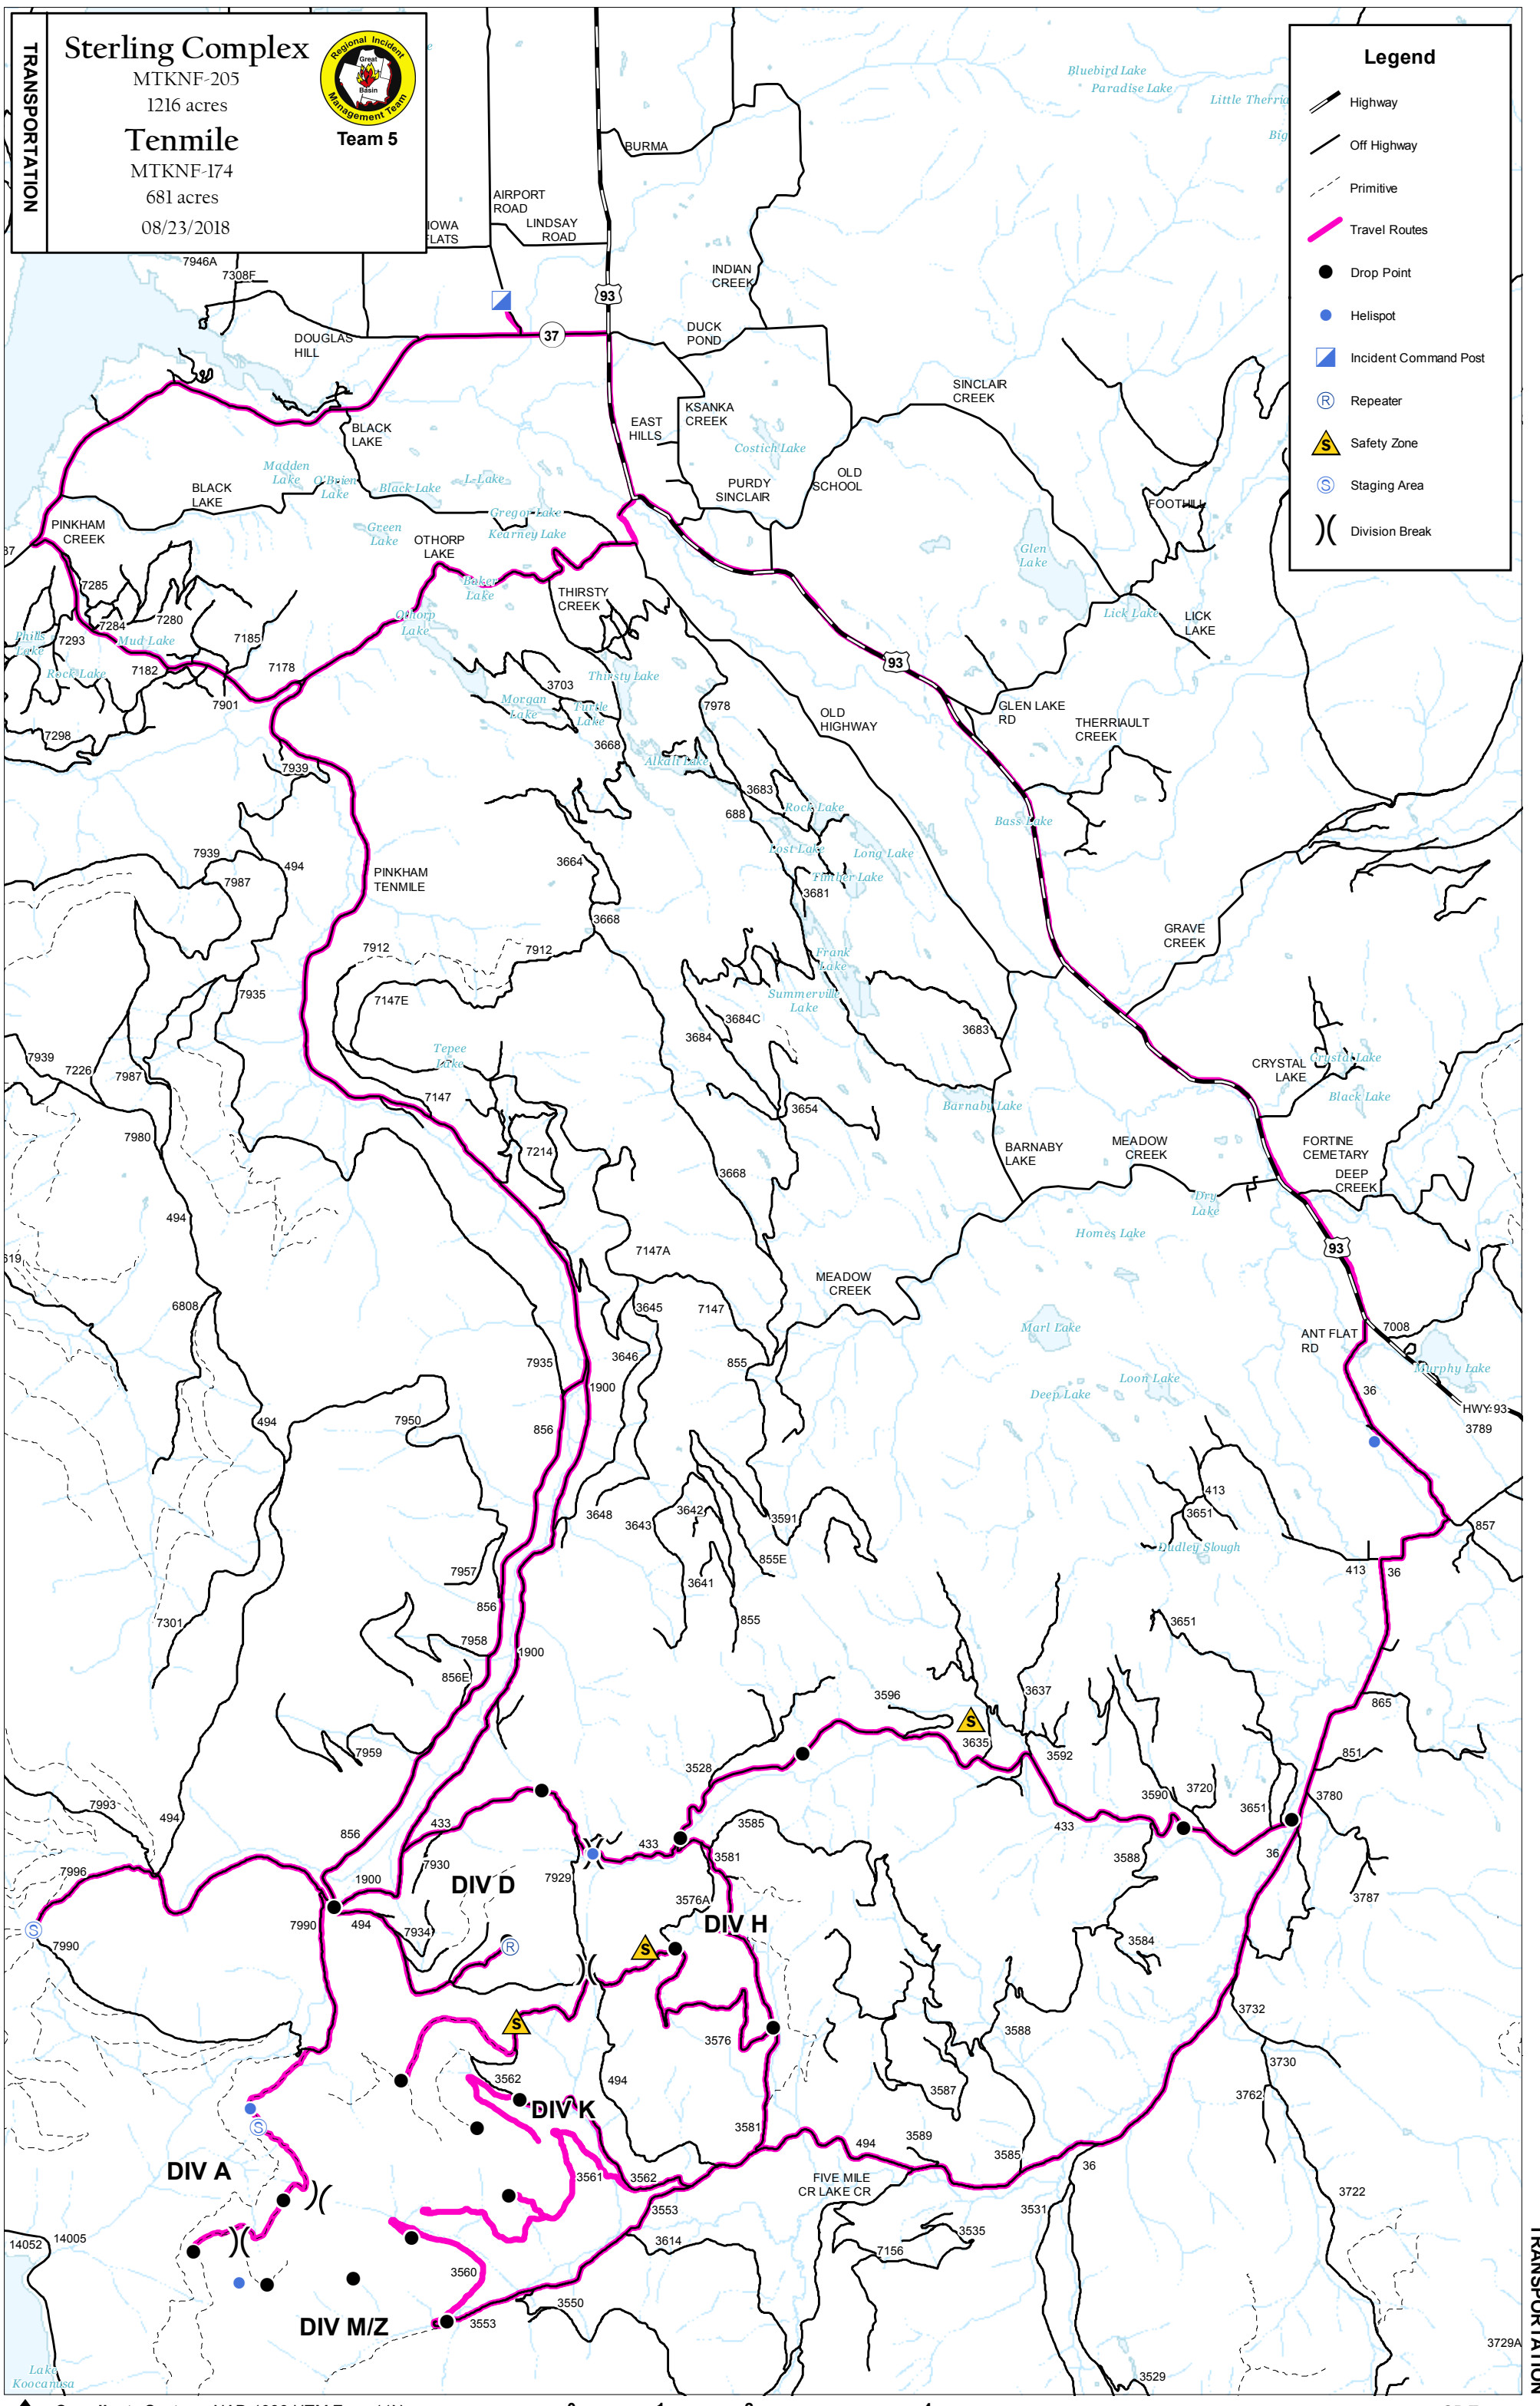

TRANSPORTATION

Sterling Complex

MTKNF-205
1216 acres
Tenmile
MTKNF-174
681 acres
08/23/2018

Team 5

Legend

- Highway
- Off Highway
- Primitive
- Travel Routes
- Drop Point
- Helispot
- Incident Command Post
- Repeater
- Safety Zone
- Staging Area
- Division Break

Coordinate System: NAD 1983 UTM Zone 11N
Map Scale: 1:105,000, 1 inch = 8,750 feet

GB Team 5
8/22/2018, 21:17 Hrs

TRANSPORTATION