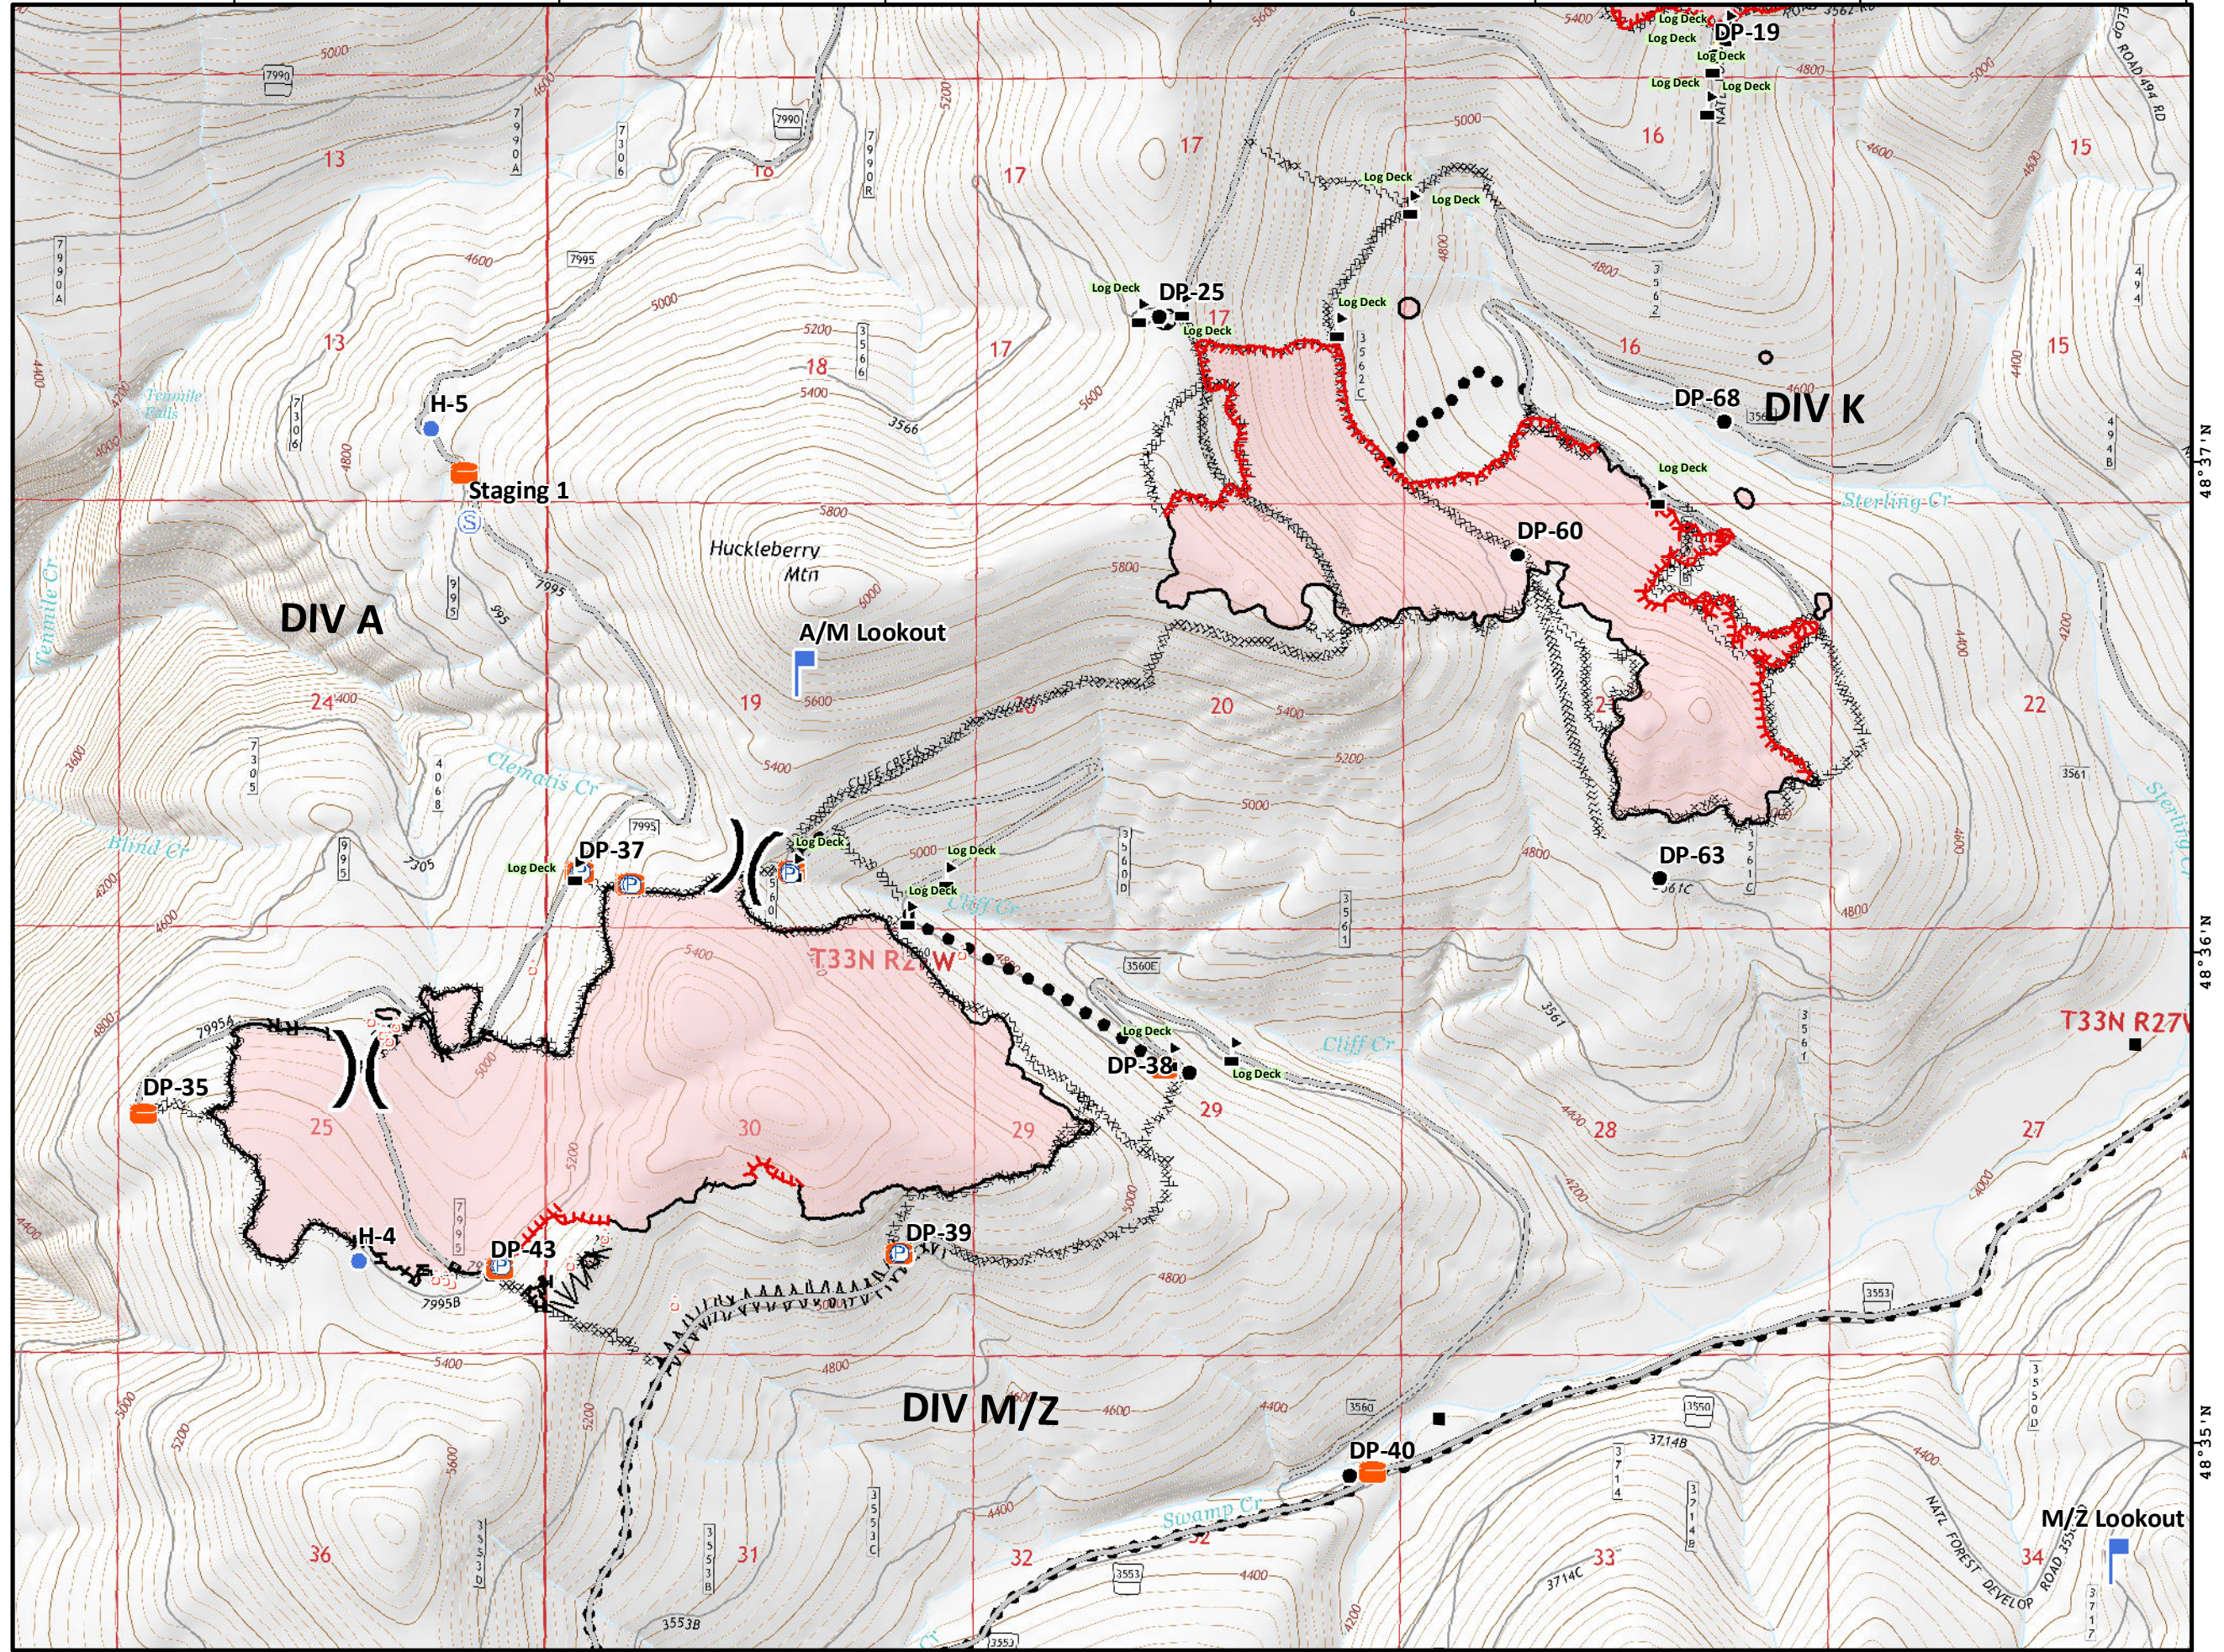

Tenmile  
MT-KNF-000174  
681 acres  
Sterling Complex  
MT-KNF-000205  
1,347 acres  
August 24, 2018  
Team 5

- Drop Point
- Helispot
- Lookout
- Pump
- Safety Zone
- Spot Fire
- Staging Area
- Pumpkin
- Value at Risk
- Division Break
- Uncontrolled Fire Edge
- Completed Line
- Completed Dozer Line
- Completed Hand Line
- R - R - Road as Completed Line
- Access or Improved Road
- Line Break Completed
- Planned Secondary Line
- Other

- Drop Point
- Helispot
- Pump
- Repeater
- Safety Zone
- Spot Fire
- Water Source
- Pumpkin
- Value at Risk
- Division Break
- Uncontrolled Fire Edge
- Completed Fire Line
- Completed Dozer Line
- Completed Hand Line
- Access or Improved Road
- Planned Fire Line
- Planned Secondary Line
- Other

**IAP PAGE 2**

Temple  
 MT-KNF-000174  
 681 acres

Sterling Complex  
 MT-KNF-000205  
 1,347 acres

August 24, 2018  
 Team 5