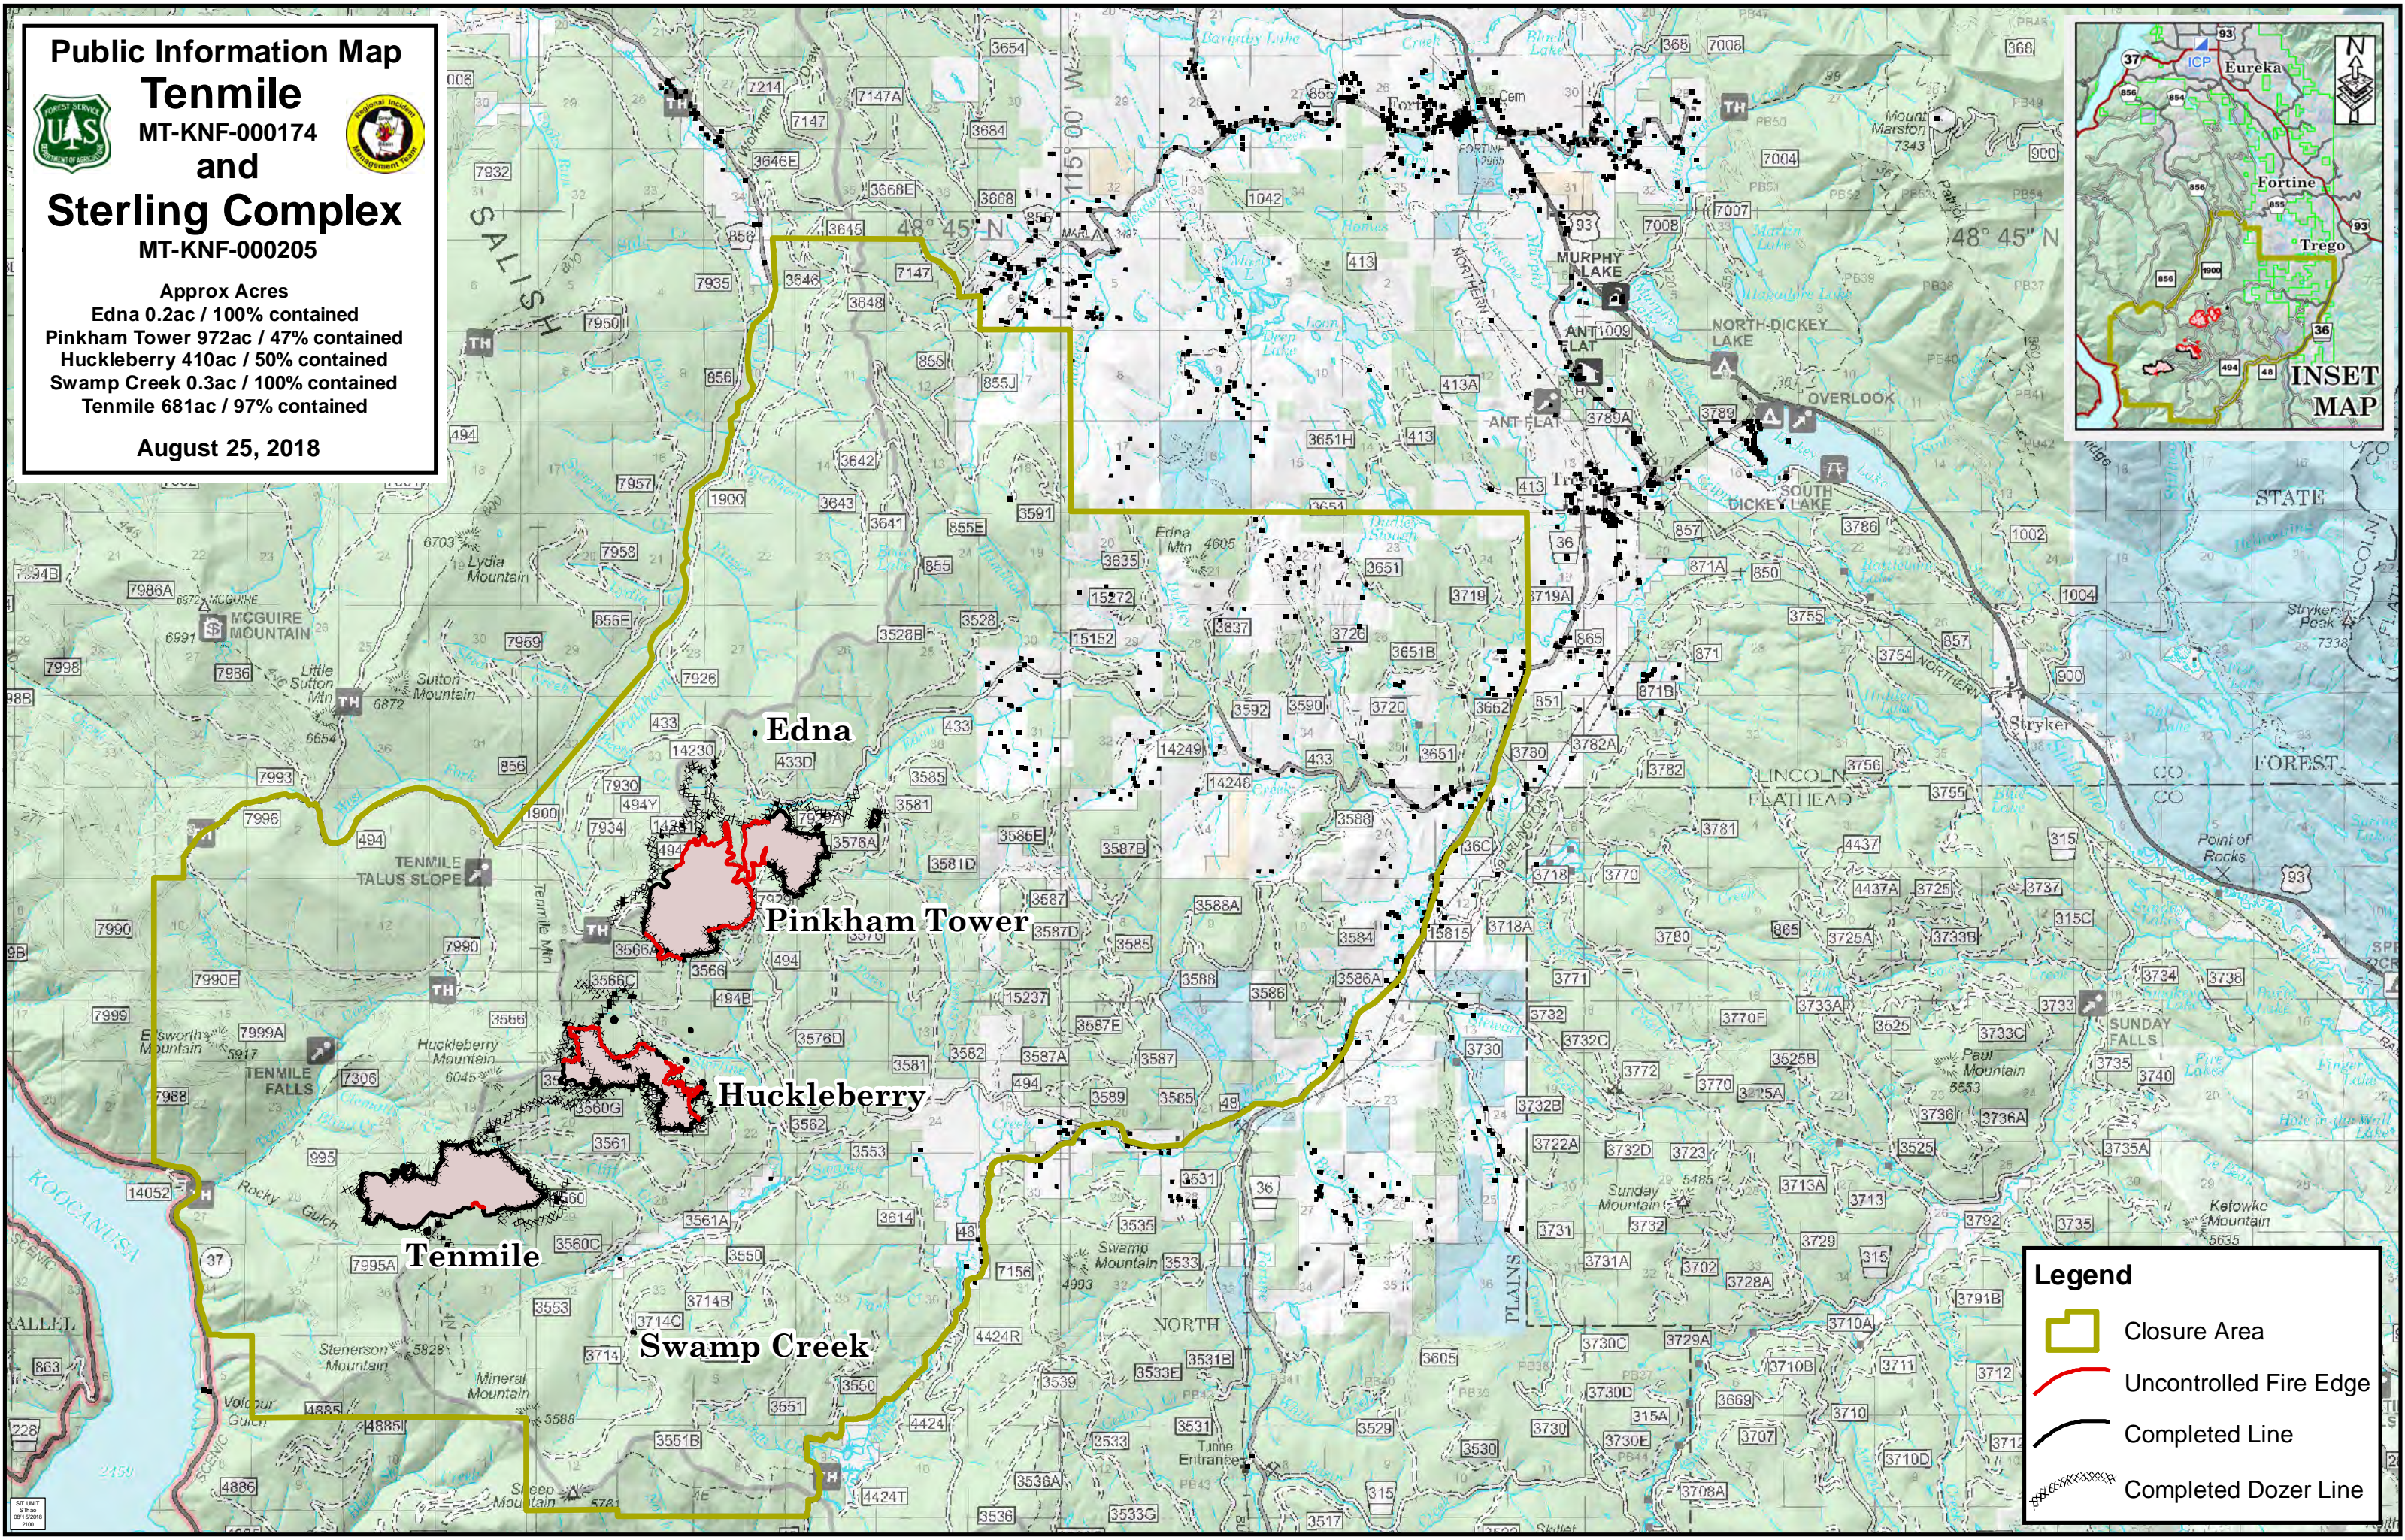

Public Information Map

Tenmile
MT-KNF-000174
and
Sterling Complex
MT-KNF-000205

Approx Acres
Edna 0.2ac / 100% contained
Pinkham Tower 972ac / 47% contained
Huckleberry 410ac / 50% contained
Swamp Creek 0.3ac / 100% contained
Tenmile 681ac / 97% contained

August 25, 2018

Legend

- Closure Area
- Uncontrolled Fire Edge
- Completed Line
- Completed Dozer Line