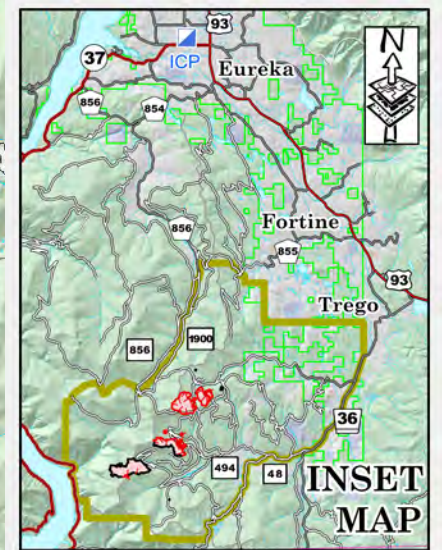

Public Information Map

Tenmile
MT-KNF-000174
and
Sterling Complex
MT-KNF-000205

Approx Acres
Edna 0.2ac / 100% contained
Pinkham Tower 972ac / 47% contained
Huckleberry 410ac / 50% contained
Swamp Creek 0.3ac / 100% contained
Tenmile 681ac / 97% contained

August 25, 2018

Legend

- Closure Area
- Uncontrolled Fire Edge
- Completed Line
- Completed Dozer Line